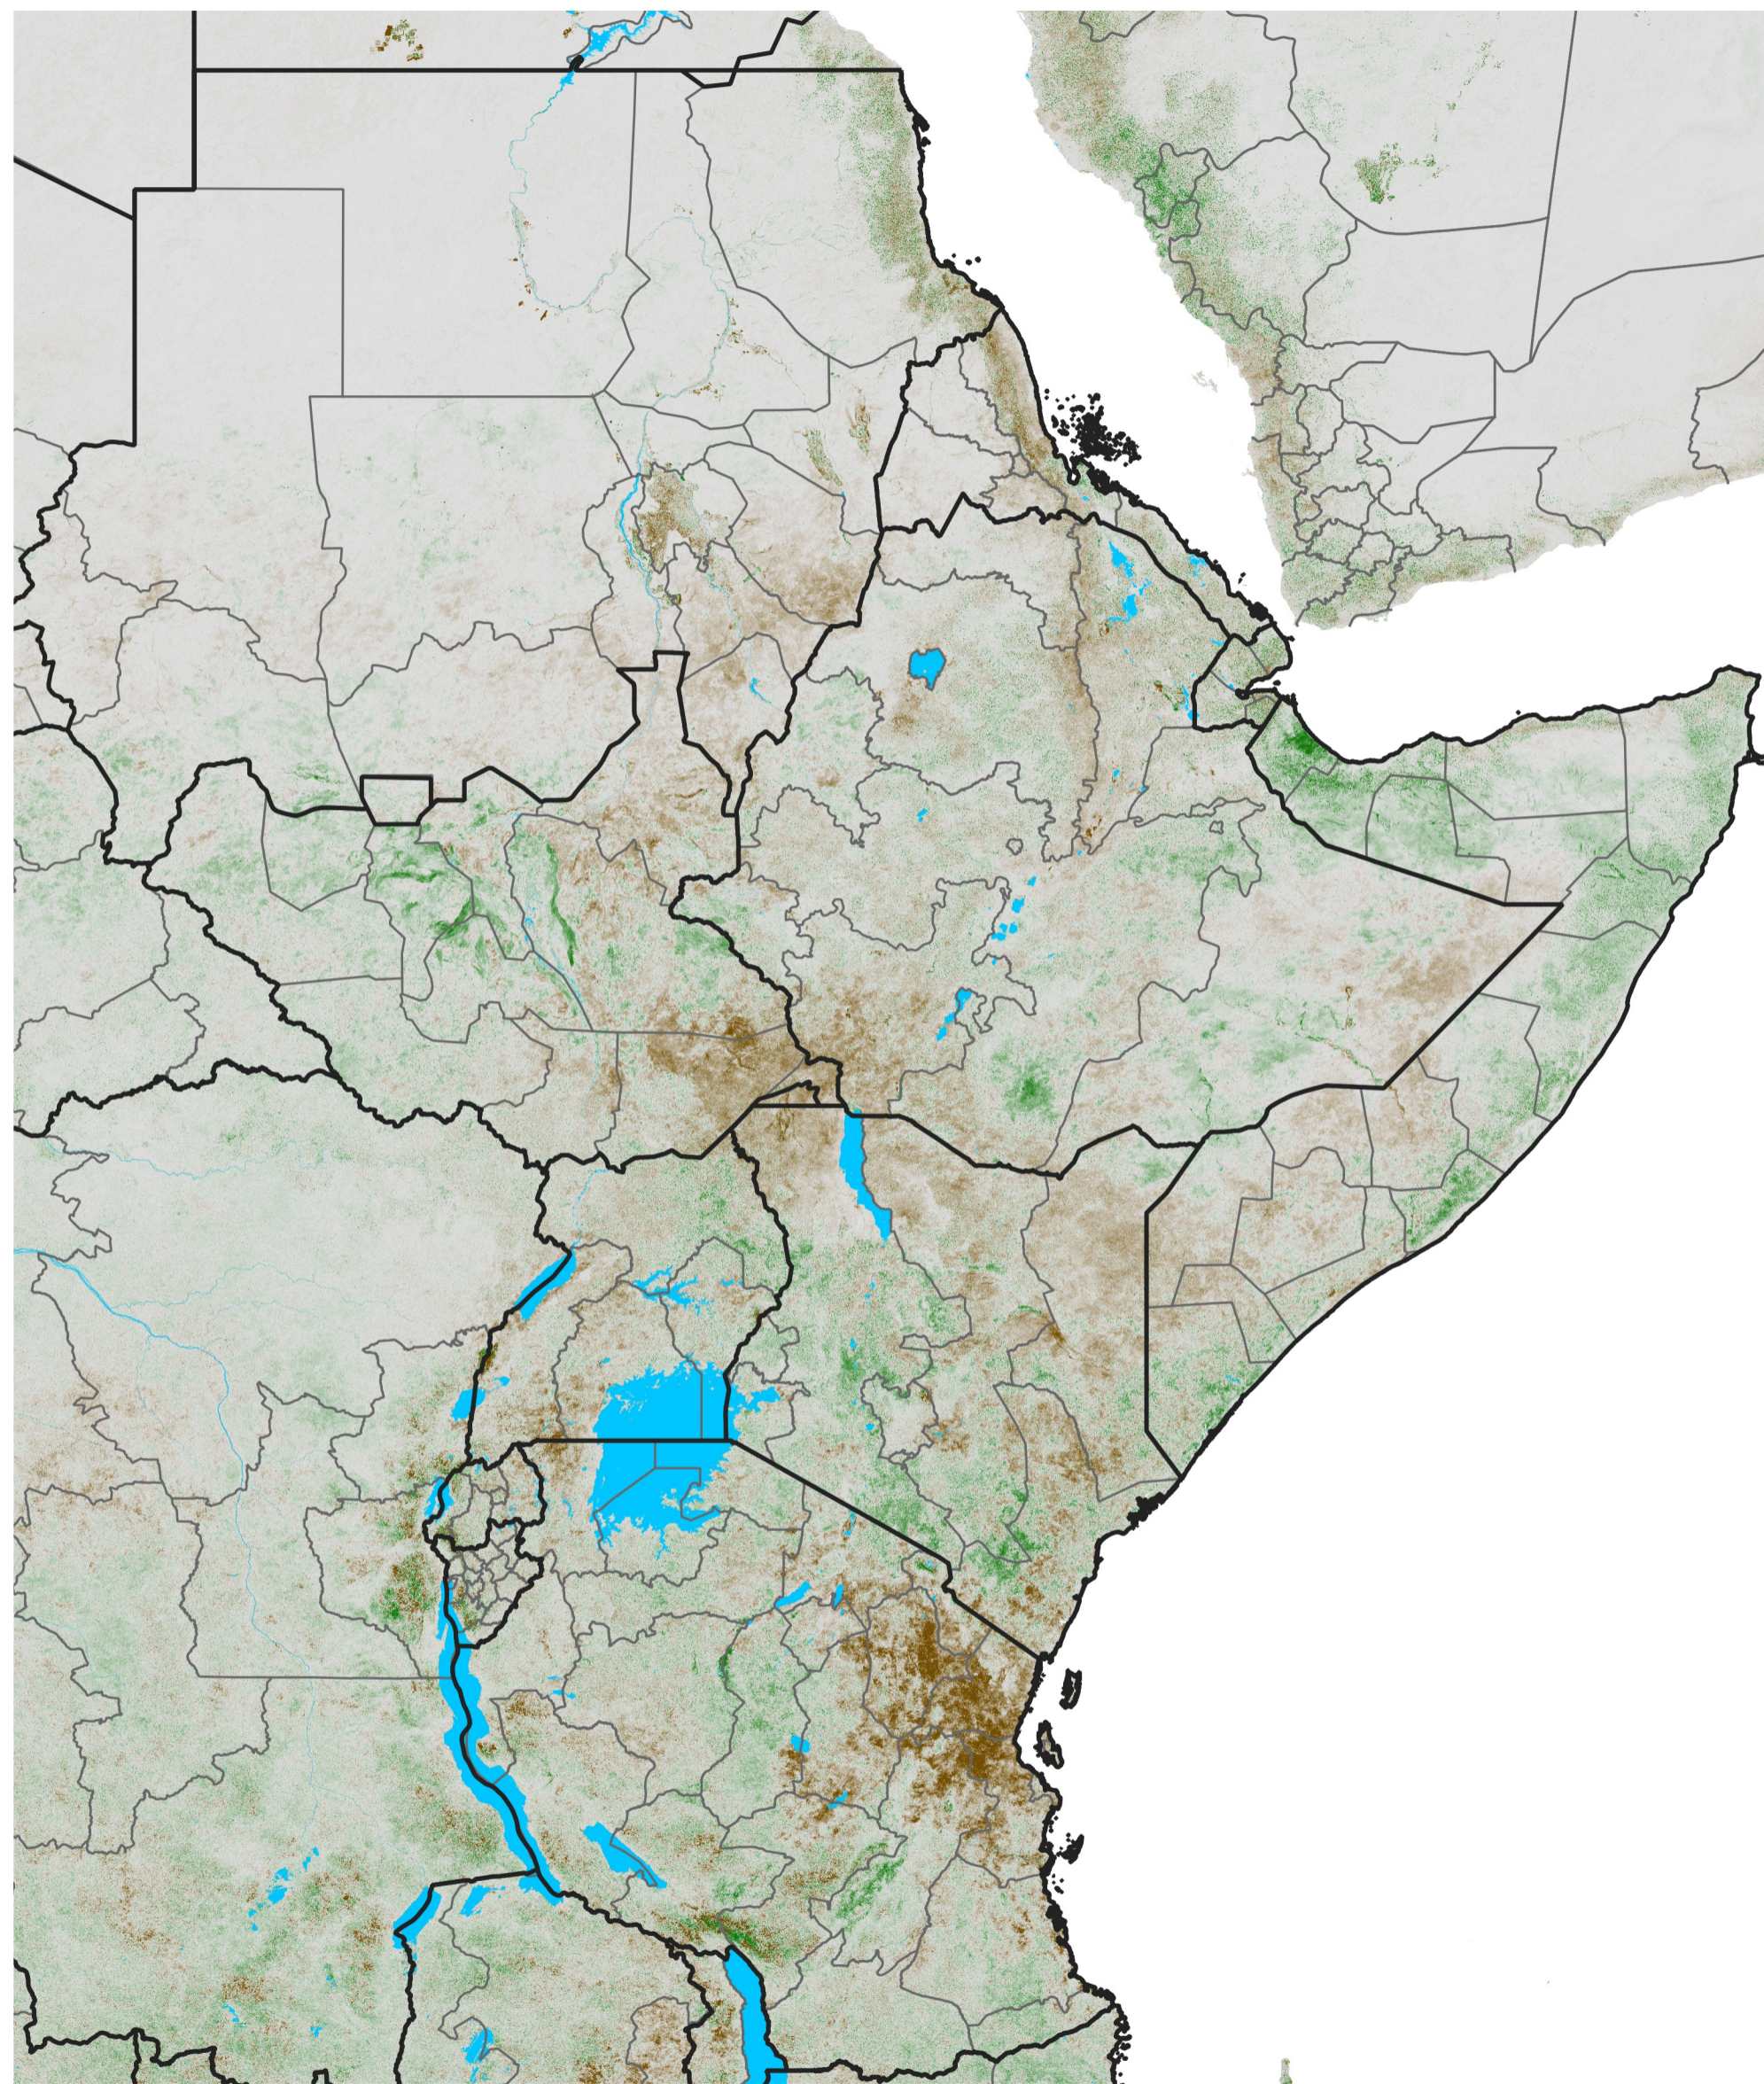

East Africa NDVI Anomaly

2014 minus Mean (2012 - 2021)

Period 04 / Jan 11 - 20, 2014

NDVI Anomaly

< -0.3 -0.2 -0.1 -0.05 0.05 0.1 0.2 >0.3

Negative

No Difference

Positive