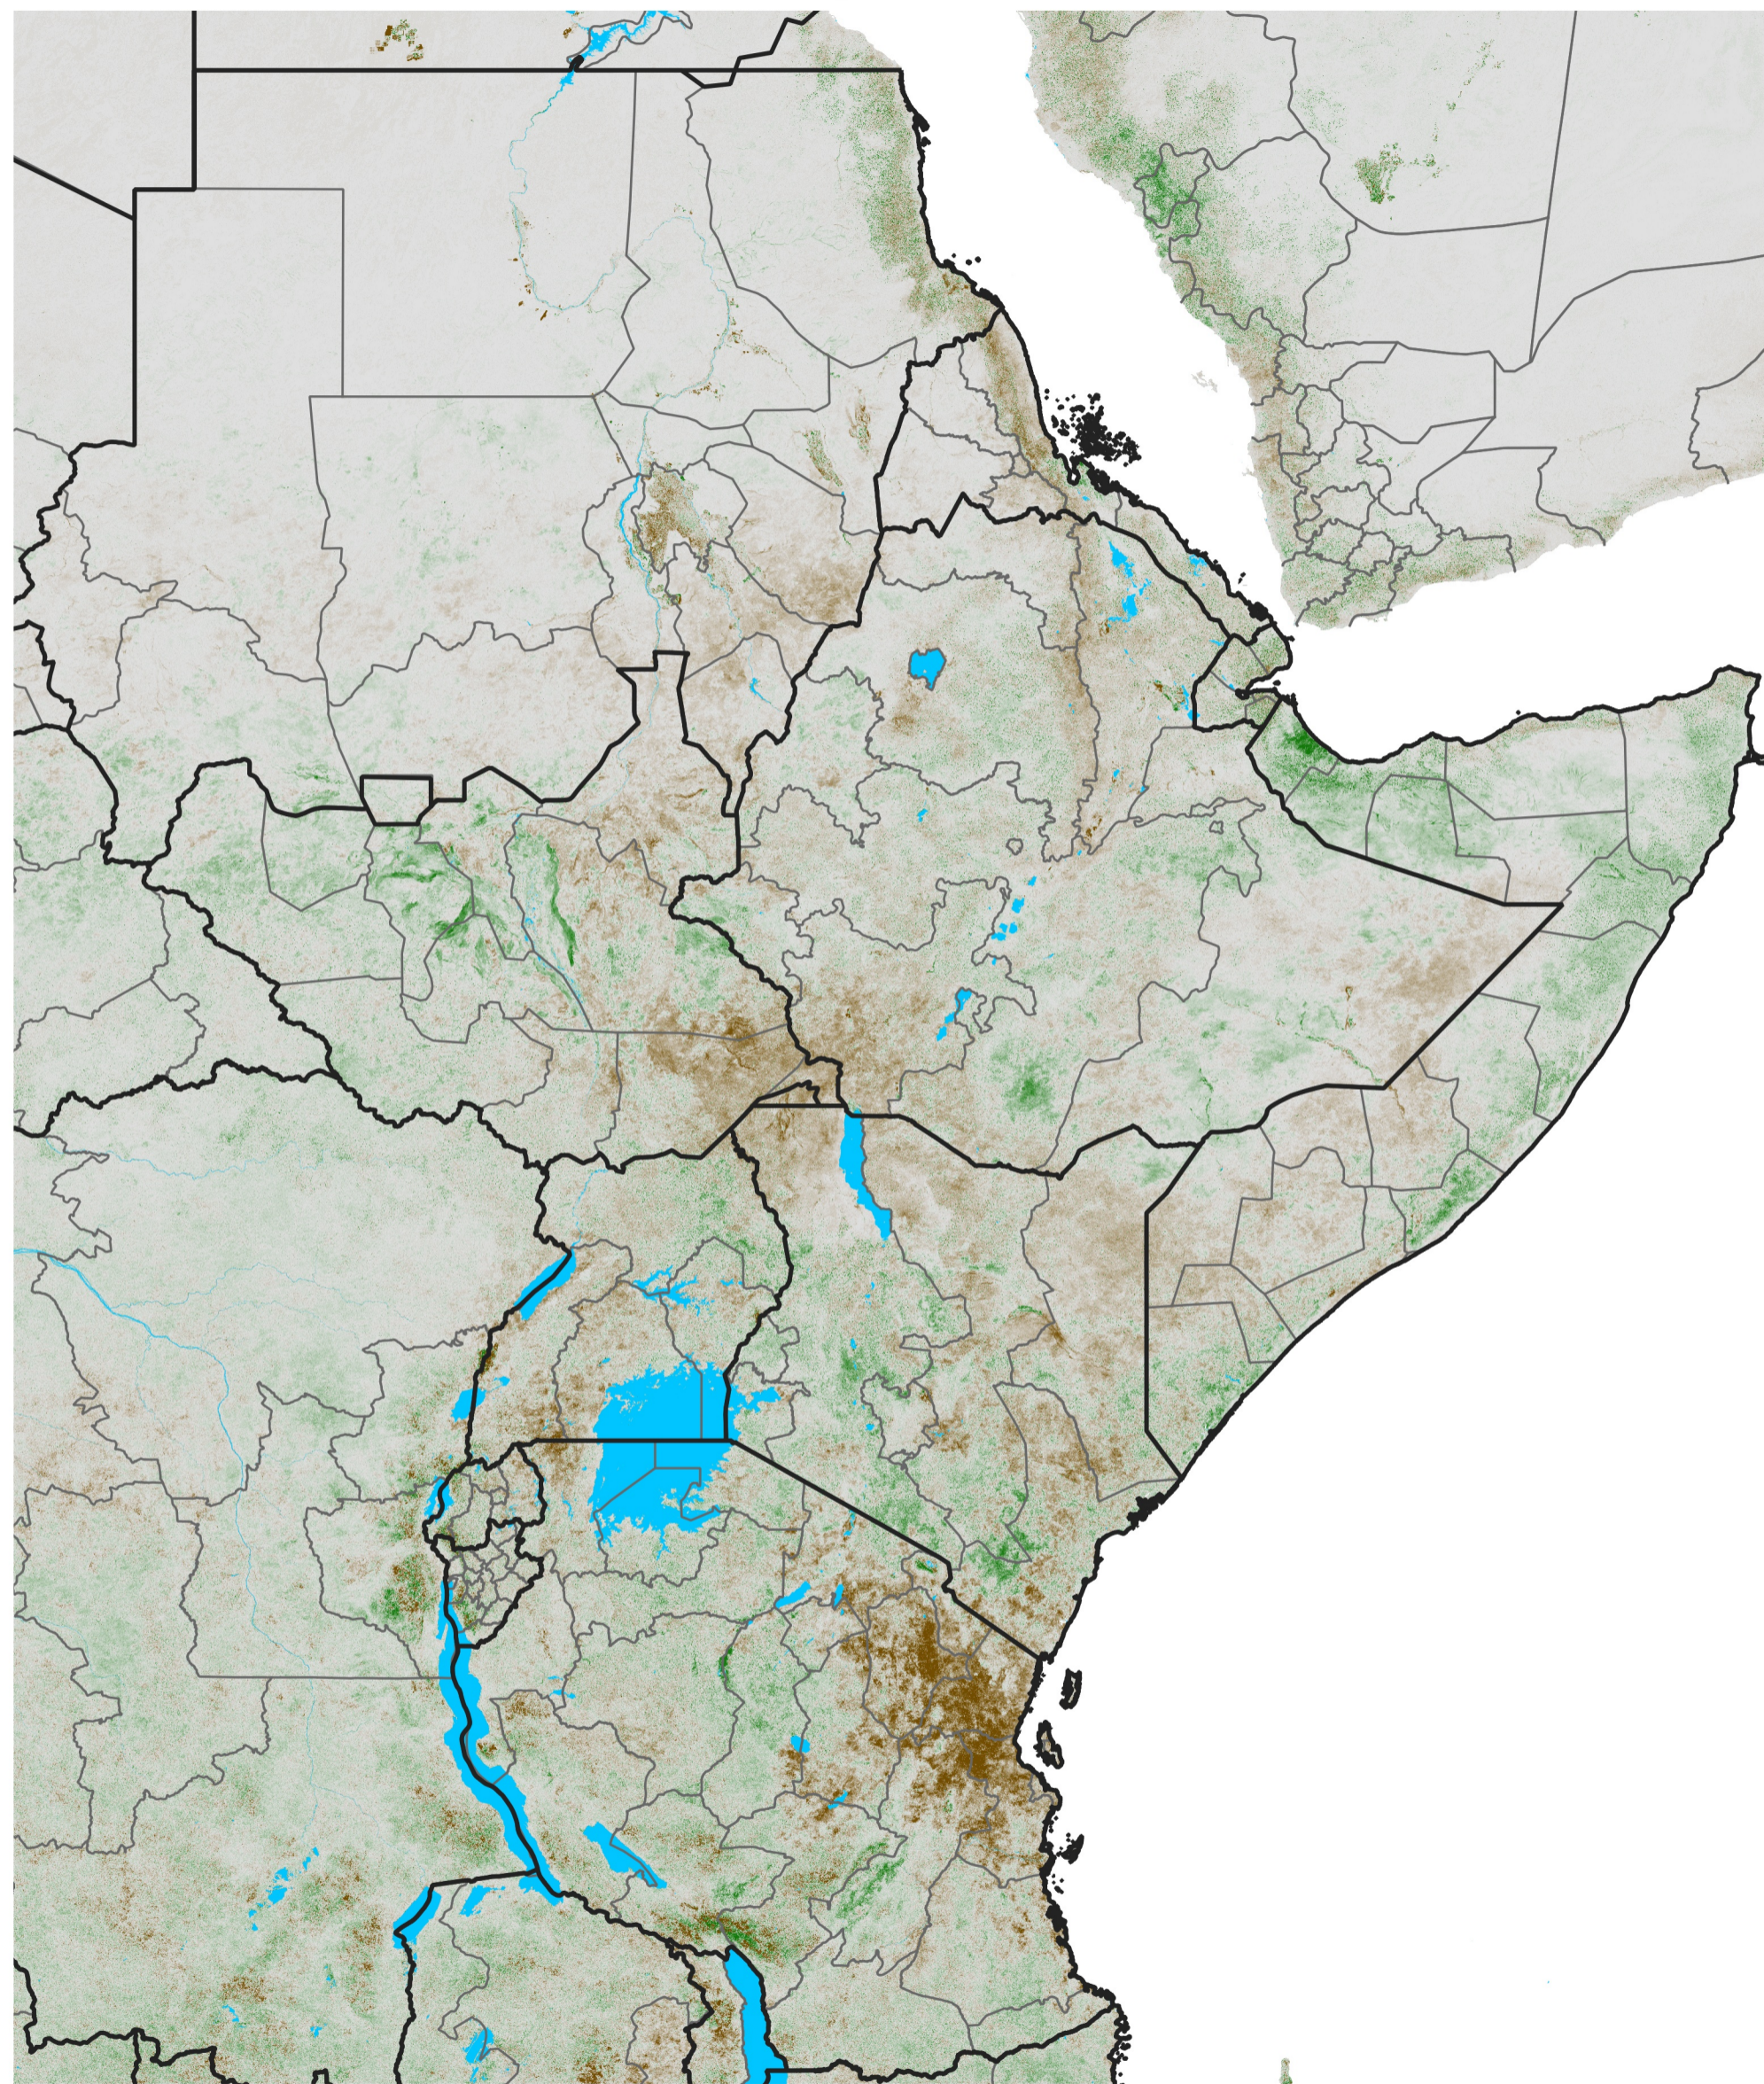

East Africa NDVI Anomaly

2014 minus Mean (2012 - 2021)

Period 05 / Jan 16 - 25, 2014

NDVI Anomaly

< -0.3 -0.2 -0.1 -0.05 0.05 0.1 0.2 >0.3

Negative

No Difference

Positive