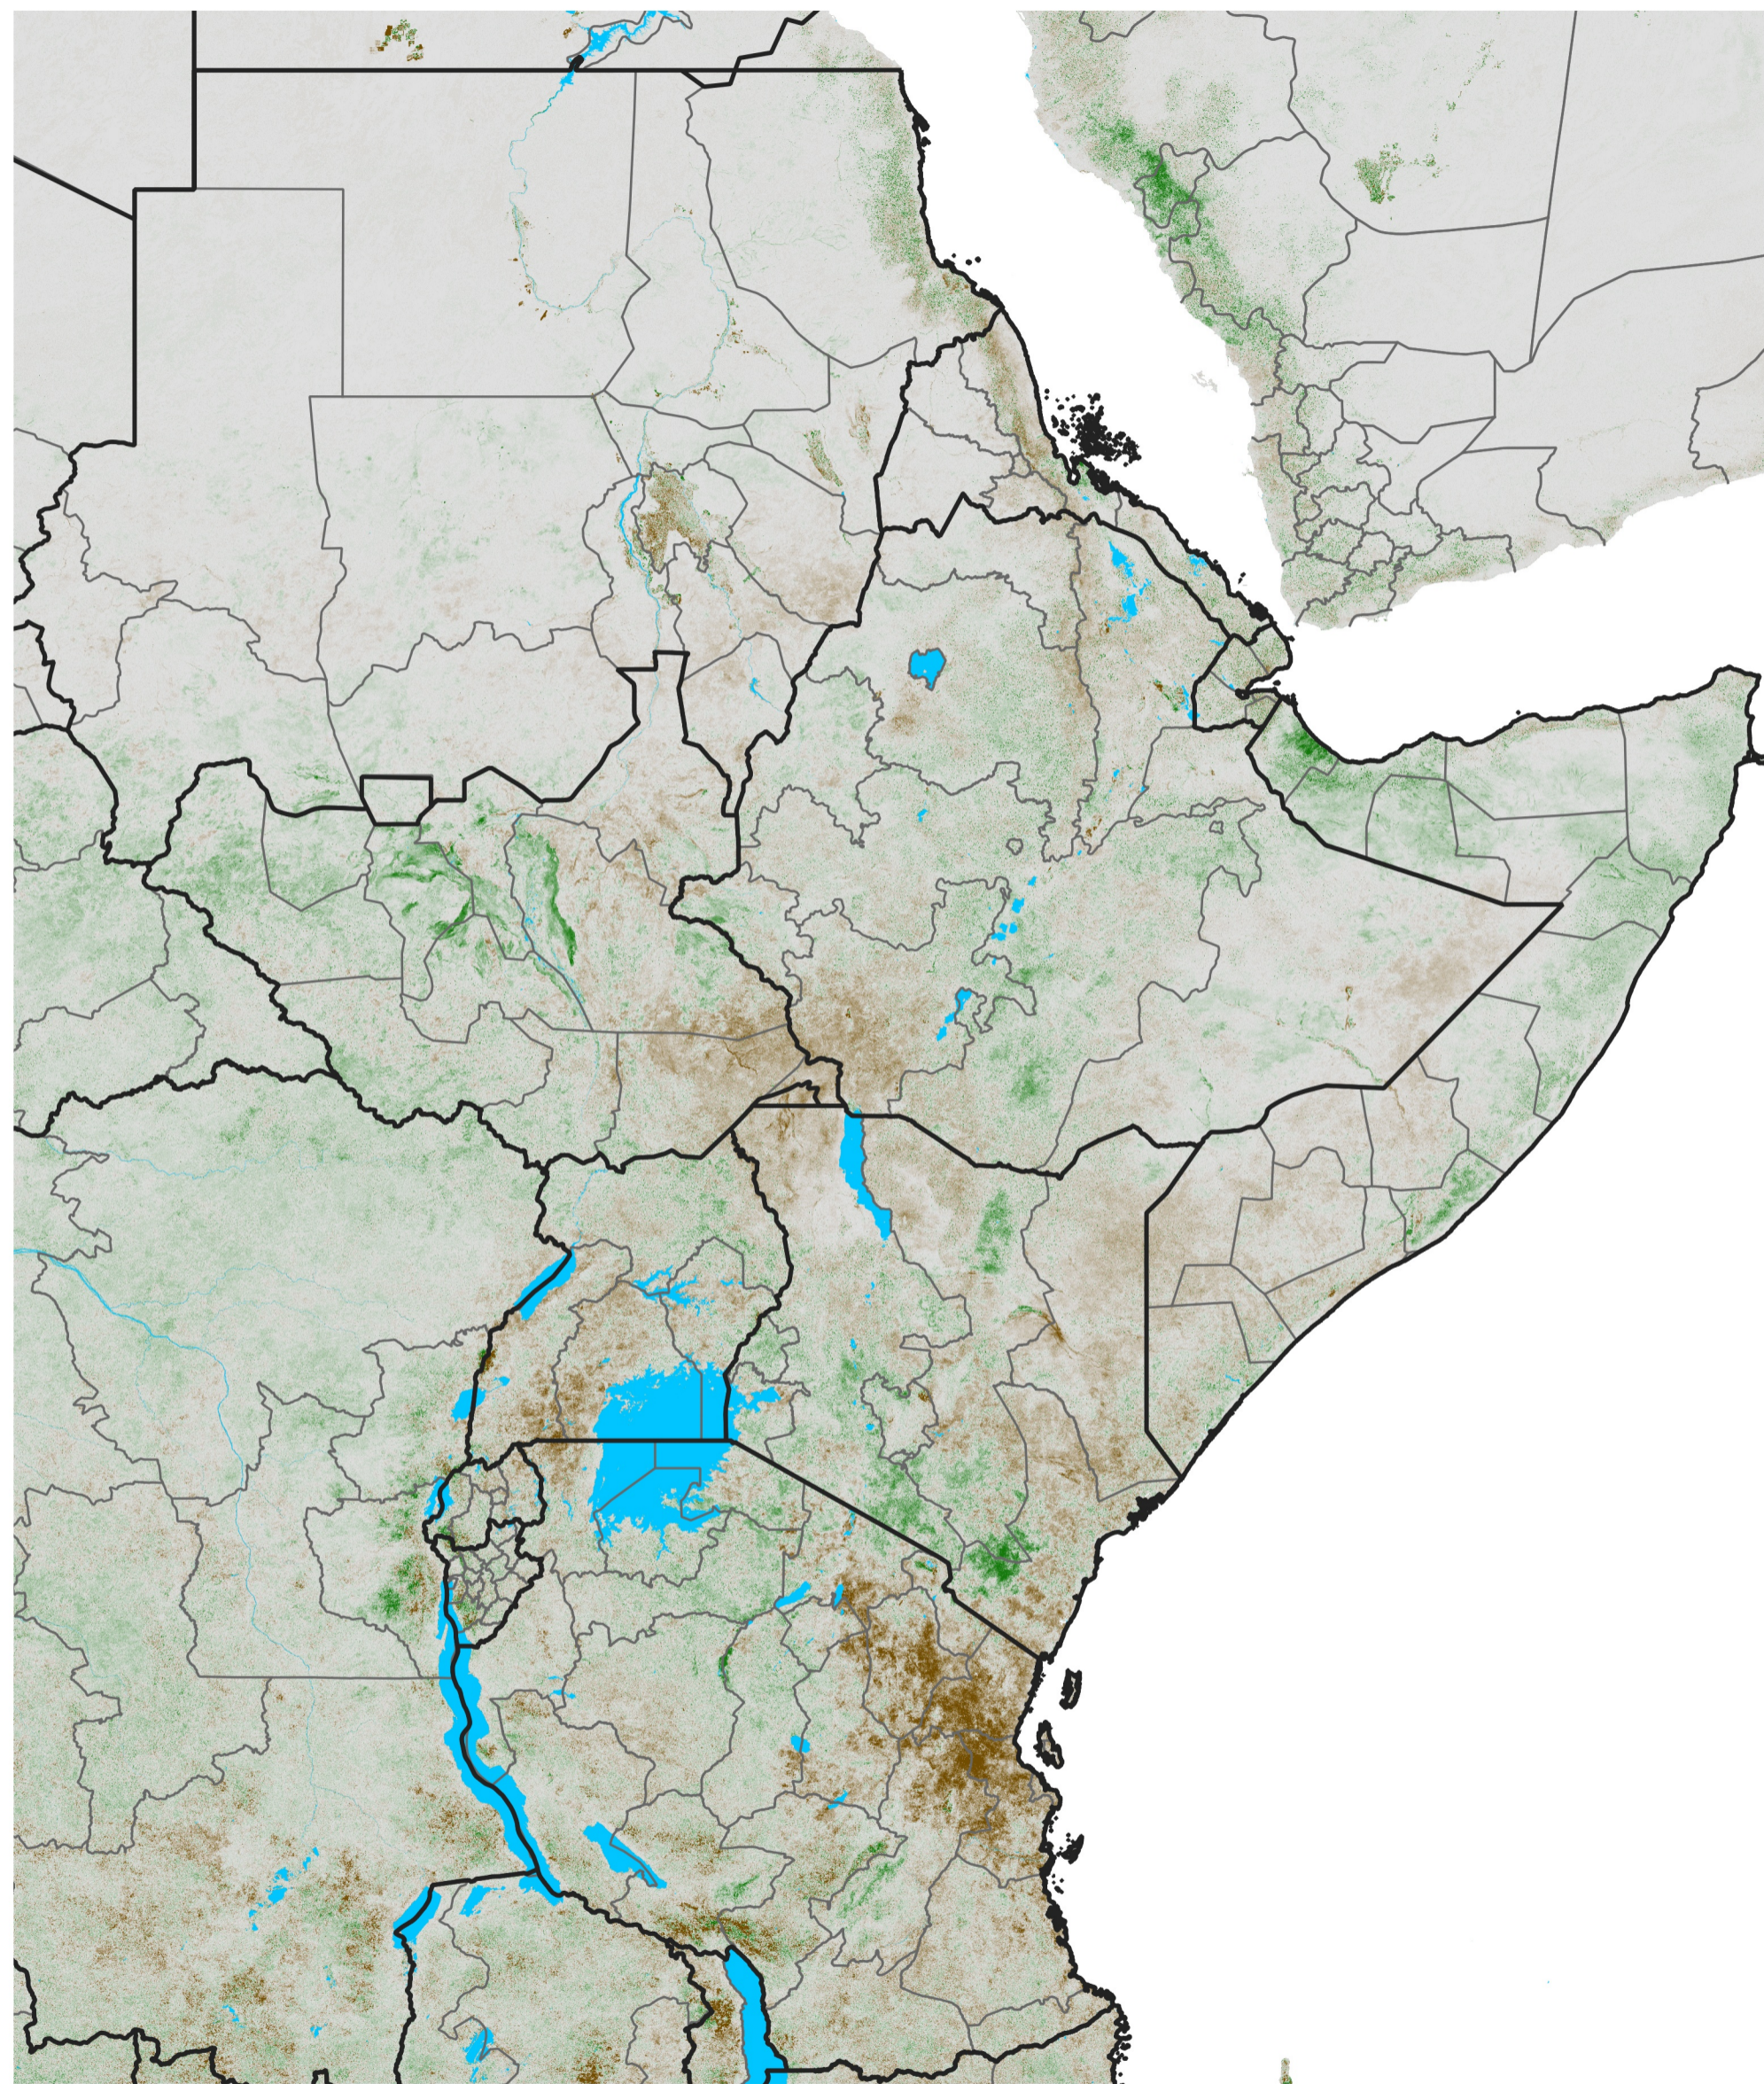

East Africa NDVI Anomaly

2014 minus Mean (2012 - 2021)

Period 08 / Feb 01 - 10, 2014

NDVI Anomaly

<math>< -0.3</math> -0.2 -0.1 -0.05 0.05 0.1 0.2 > 0.3

Negative

No Difference

Positive