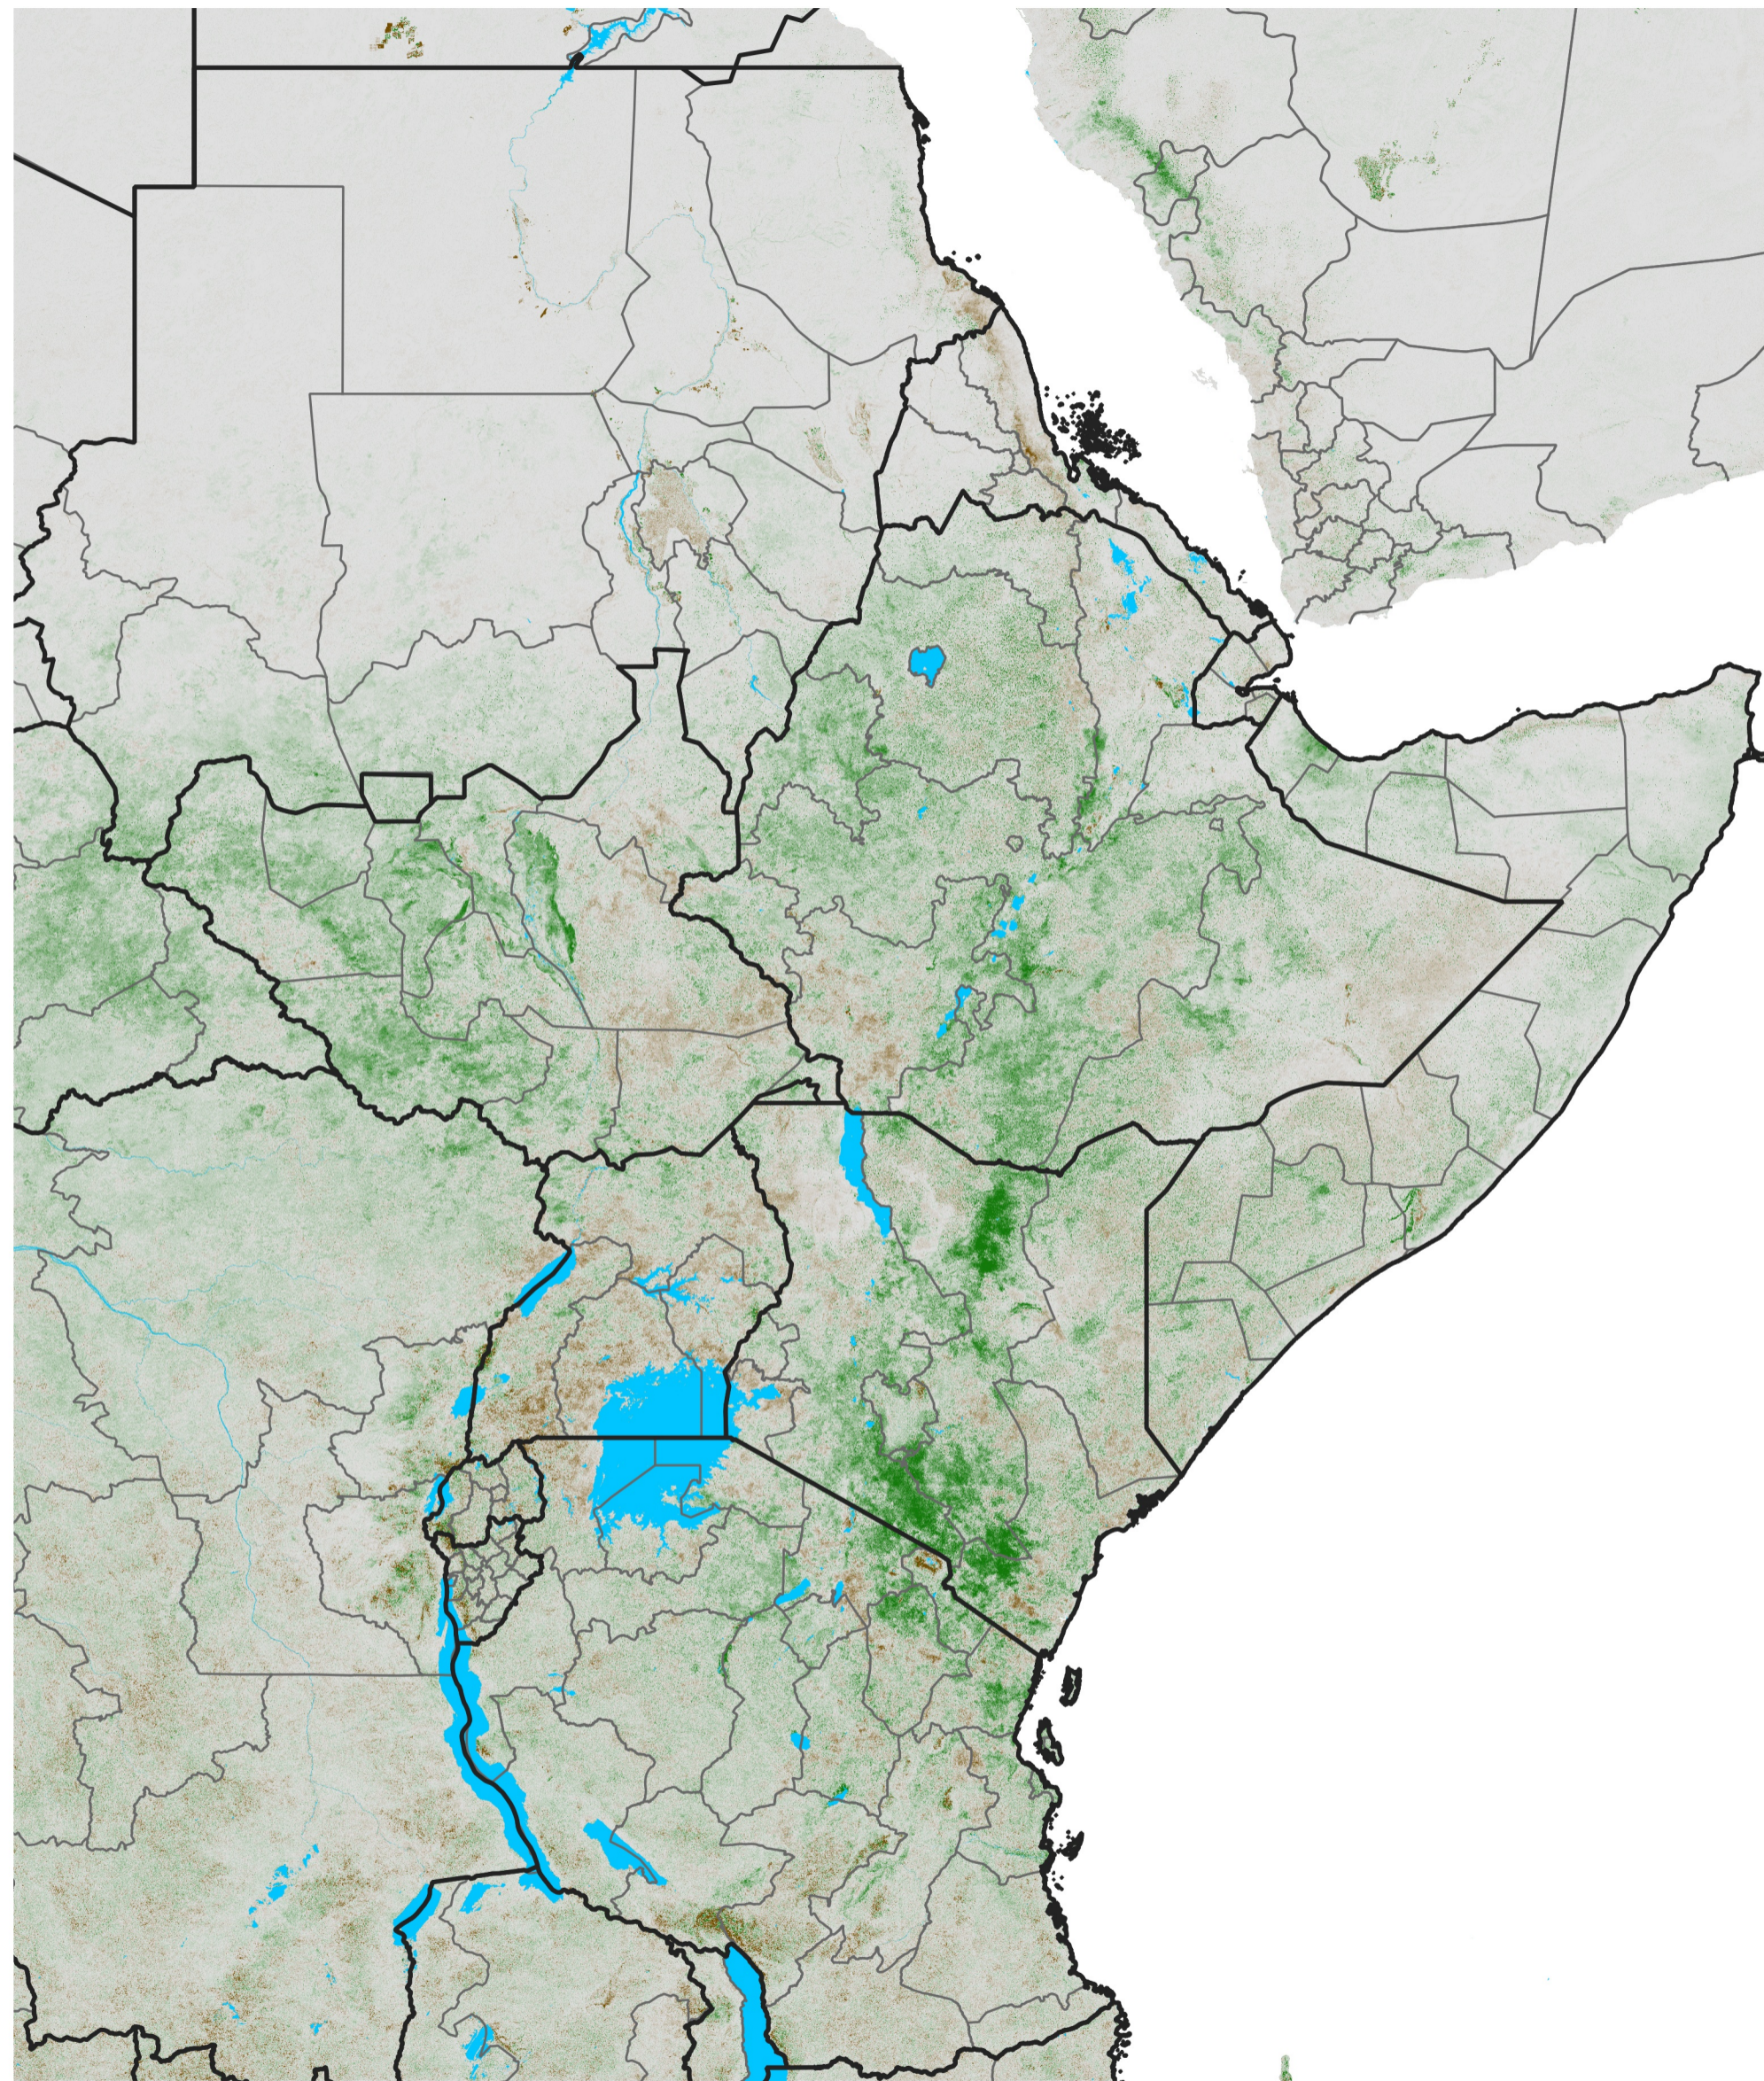

# East Africa NDVI Anomaly

2014 minus Mean (2012 - 2021)

Period 16 / Mar 11 - 20, 2014

### NDVI Anomaly

< -0.3   -0.2   -0.1   -0.05   0.05   0.1   0.2   >0.3

Negative

No Difference

Positive