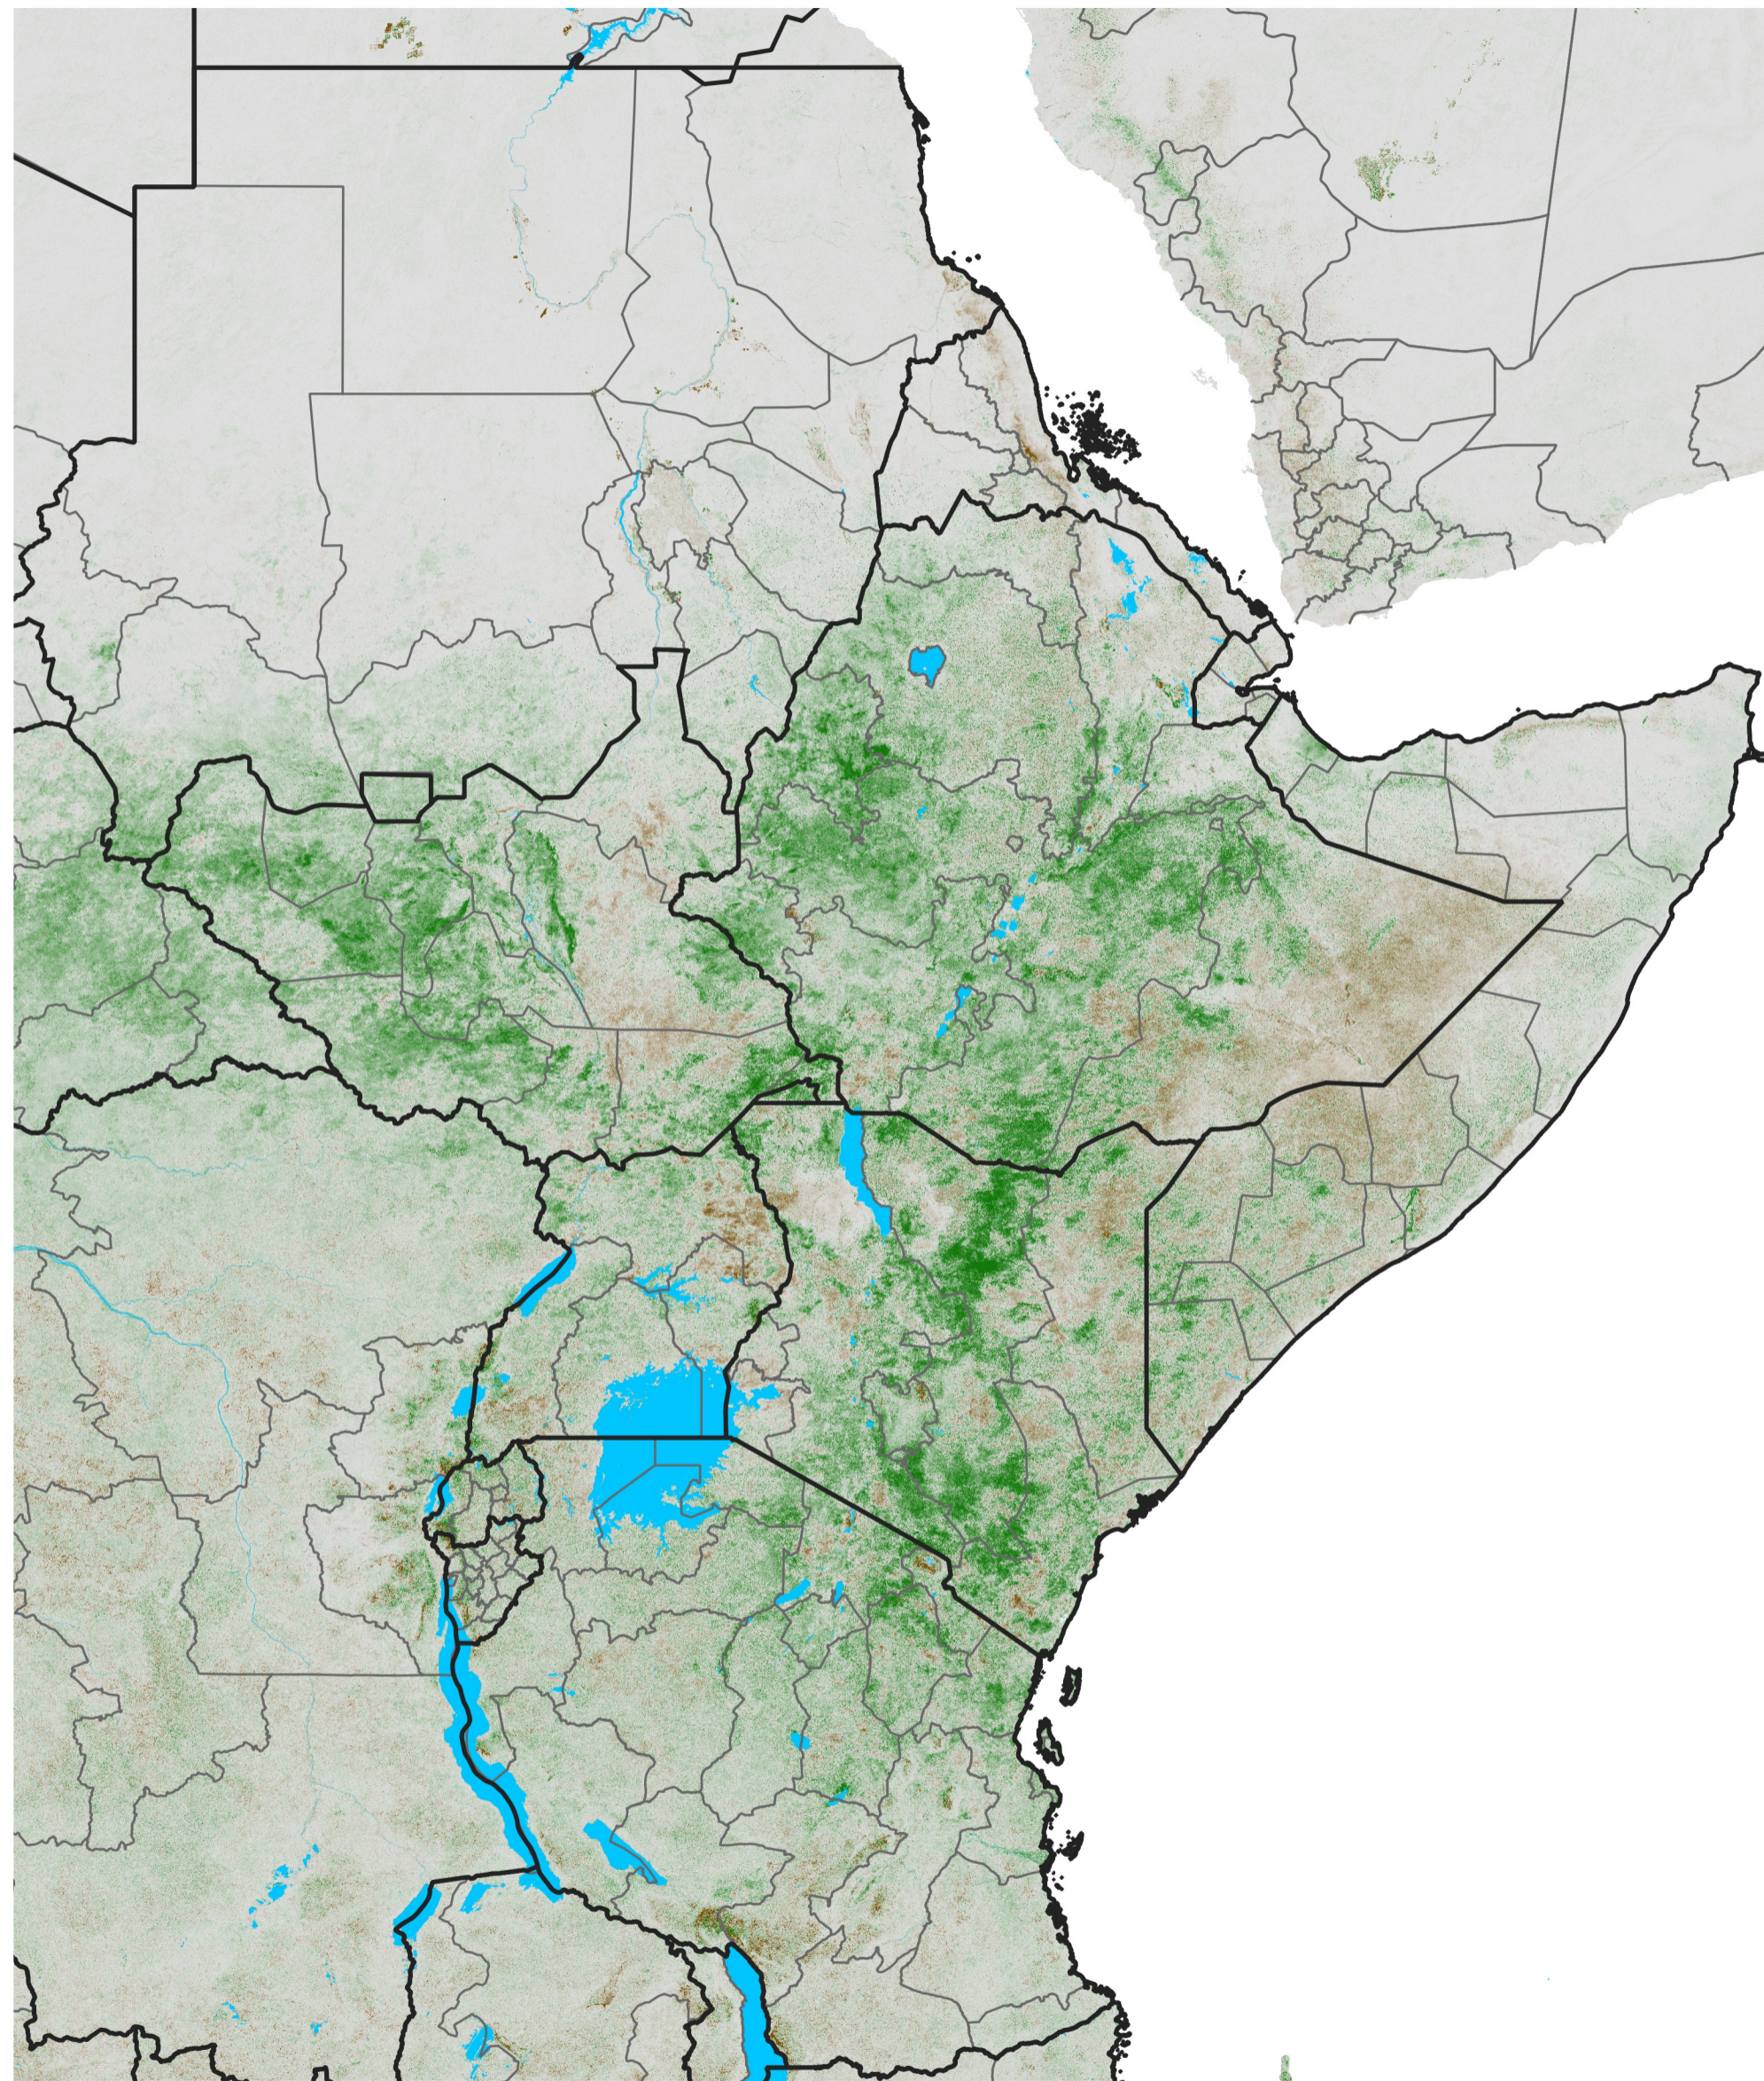

East Africa NDVI Anomaly

2014 minus Mean (2012 - 2021)

Period 20 / Apr 01 - 10, 2014

NDVI Anomaly

<math>< -0.3</math> -0.2 -0.1 -0.05 0.05 0.1 0.2 > 0.3

Negative

No Difference

Positive