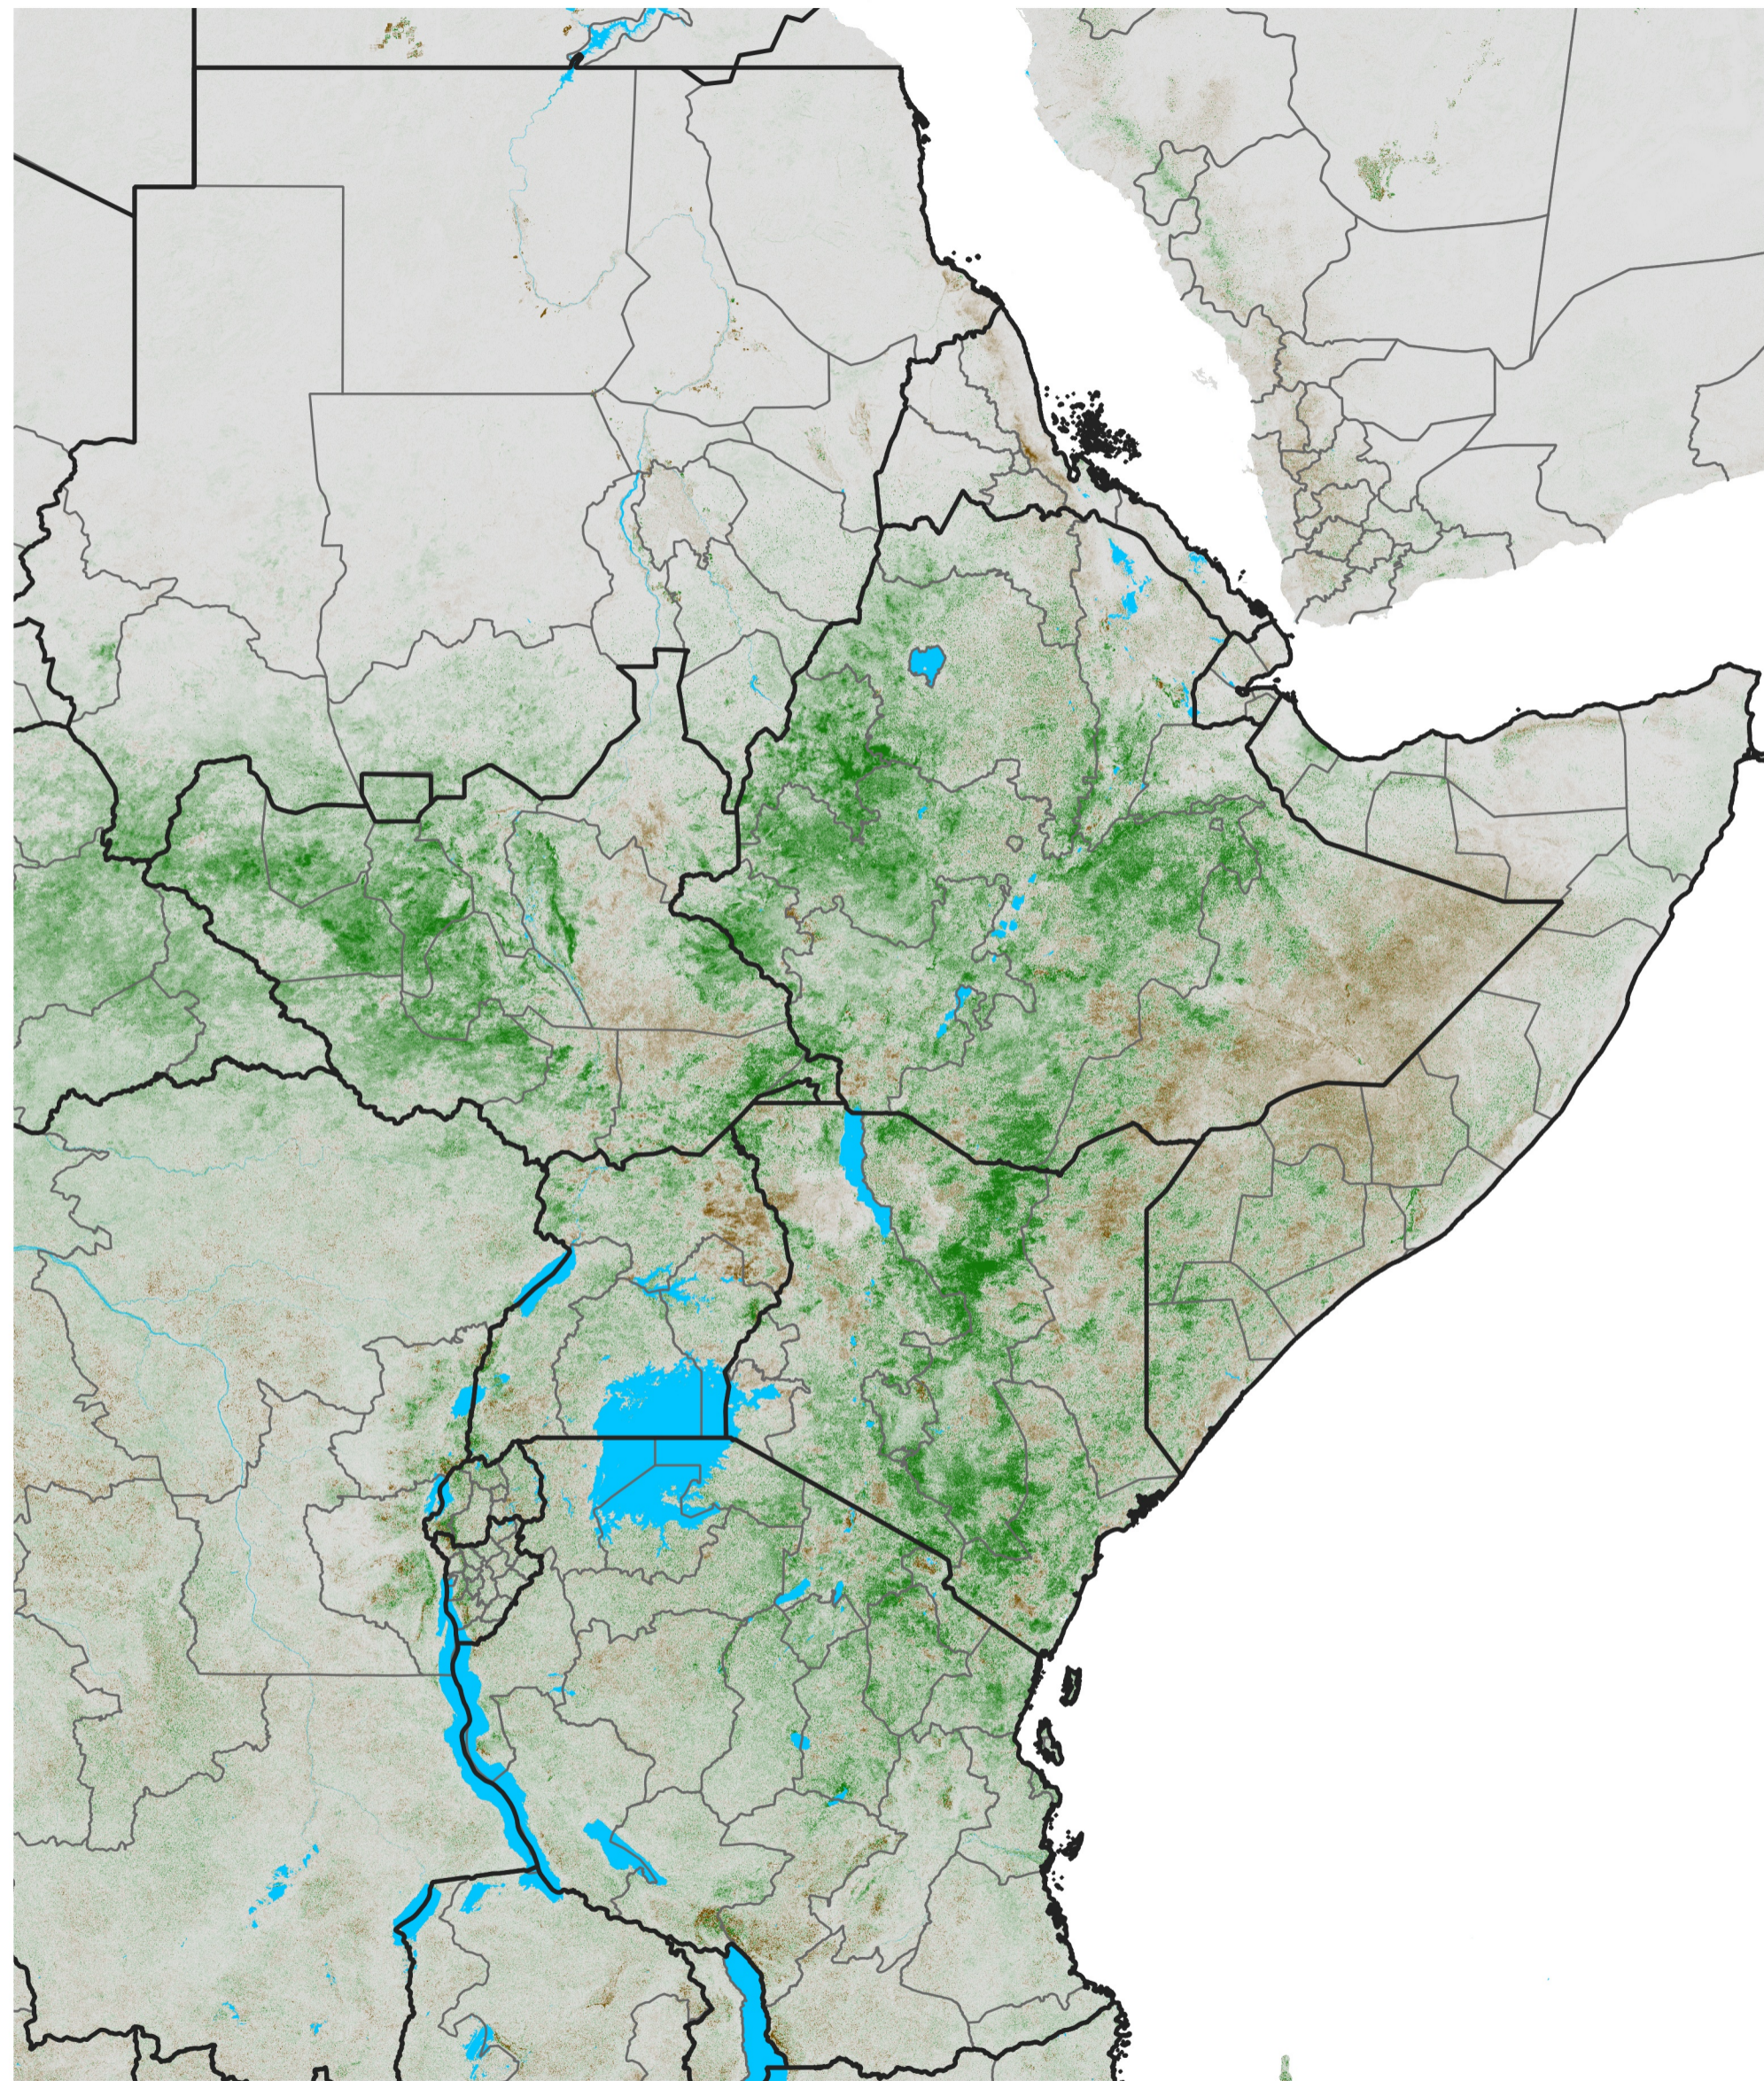

East Africa NDVI Anomaly

2014 minus Mean (2012 - 2021)

Period 21 / Apr 06 - 15, 2014

NDVI Anomaly

< -0.3 -0.2 -0.1 -0.05 0.05 0.1 0.2 >0.3

Negative

No Difference

Positive