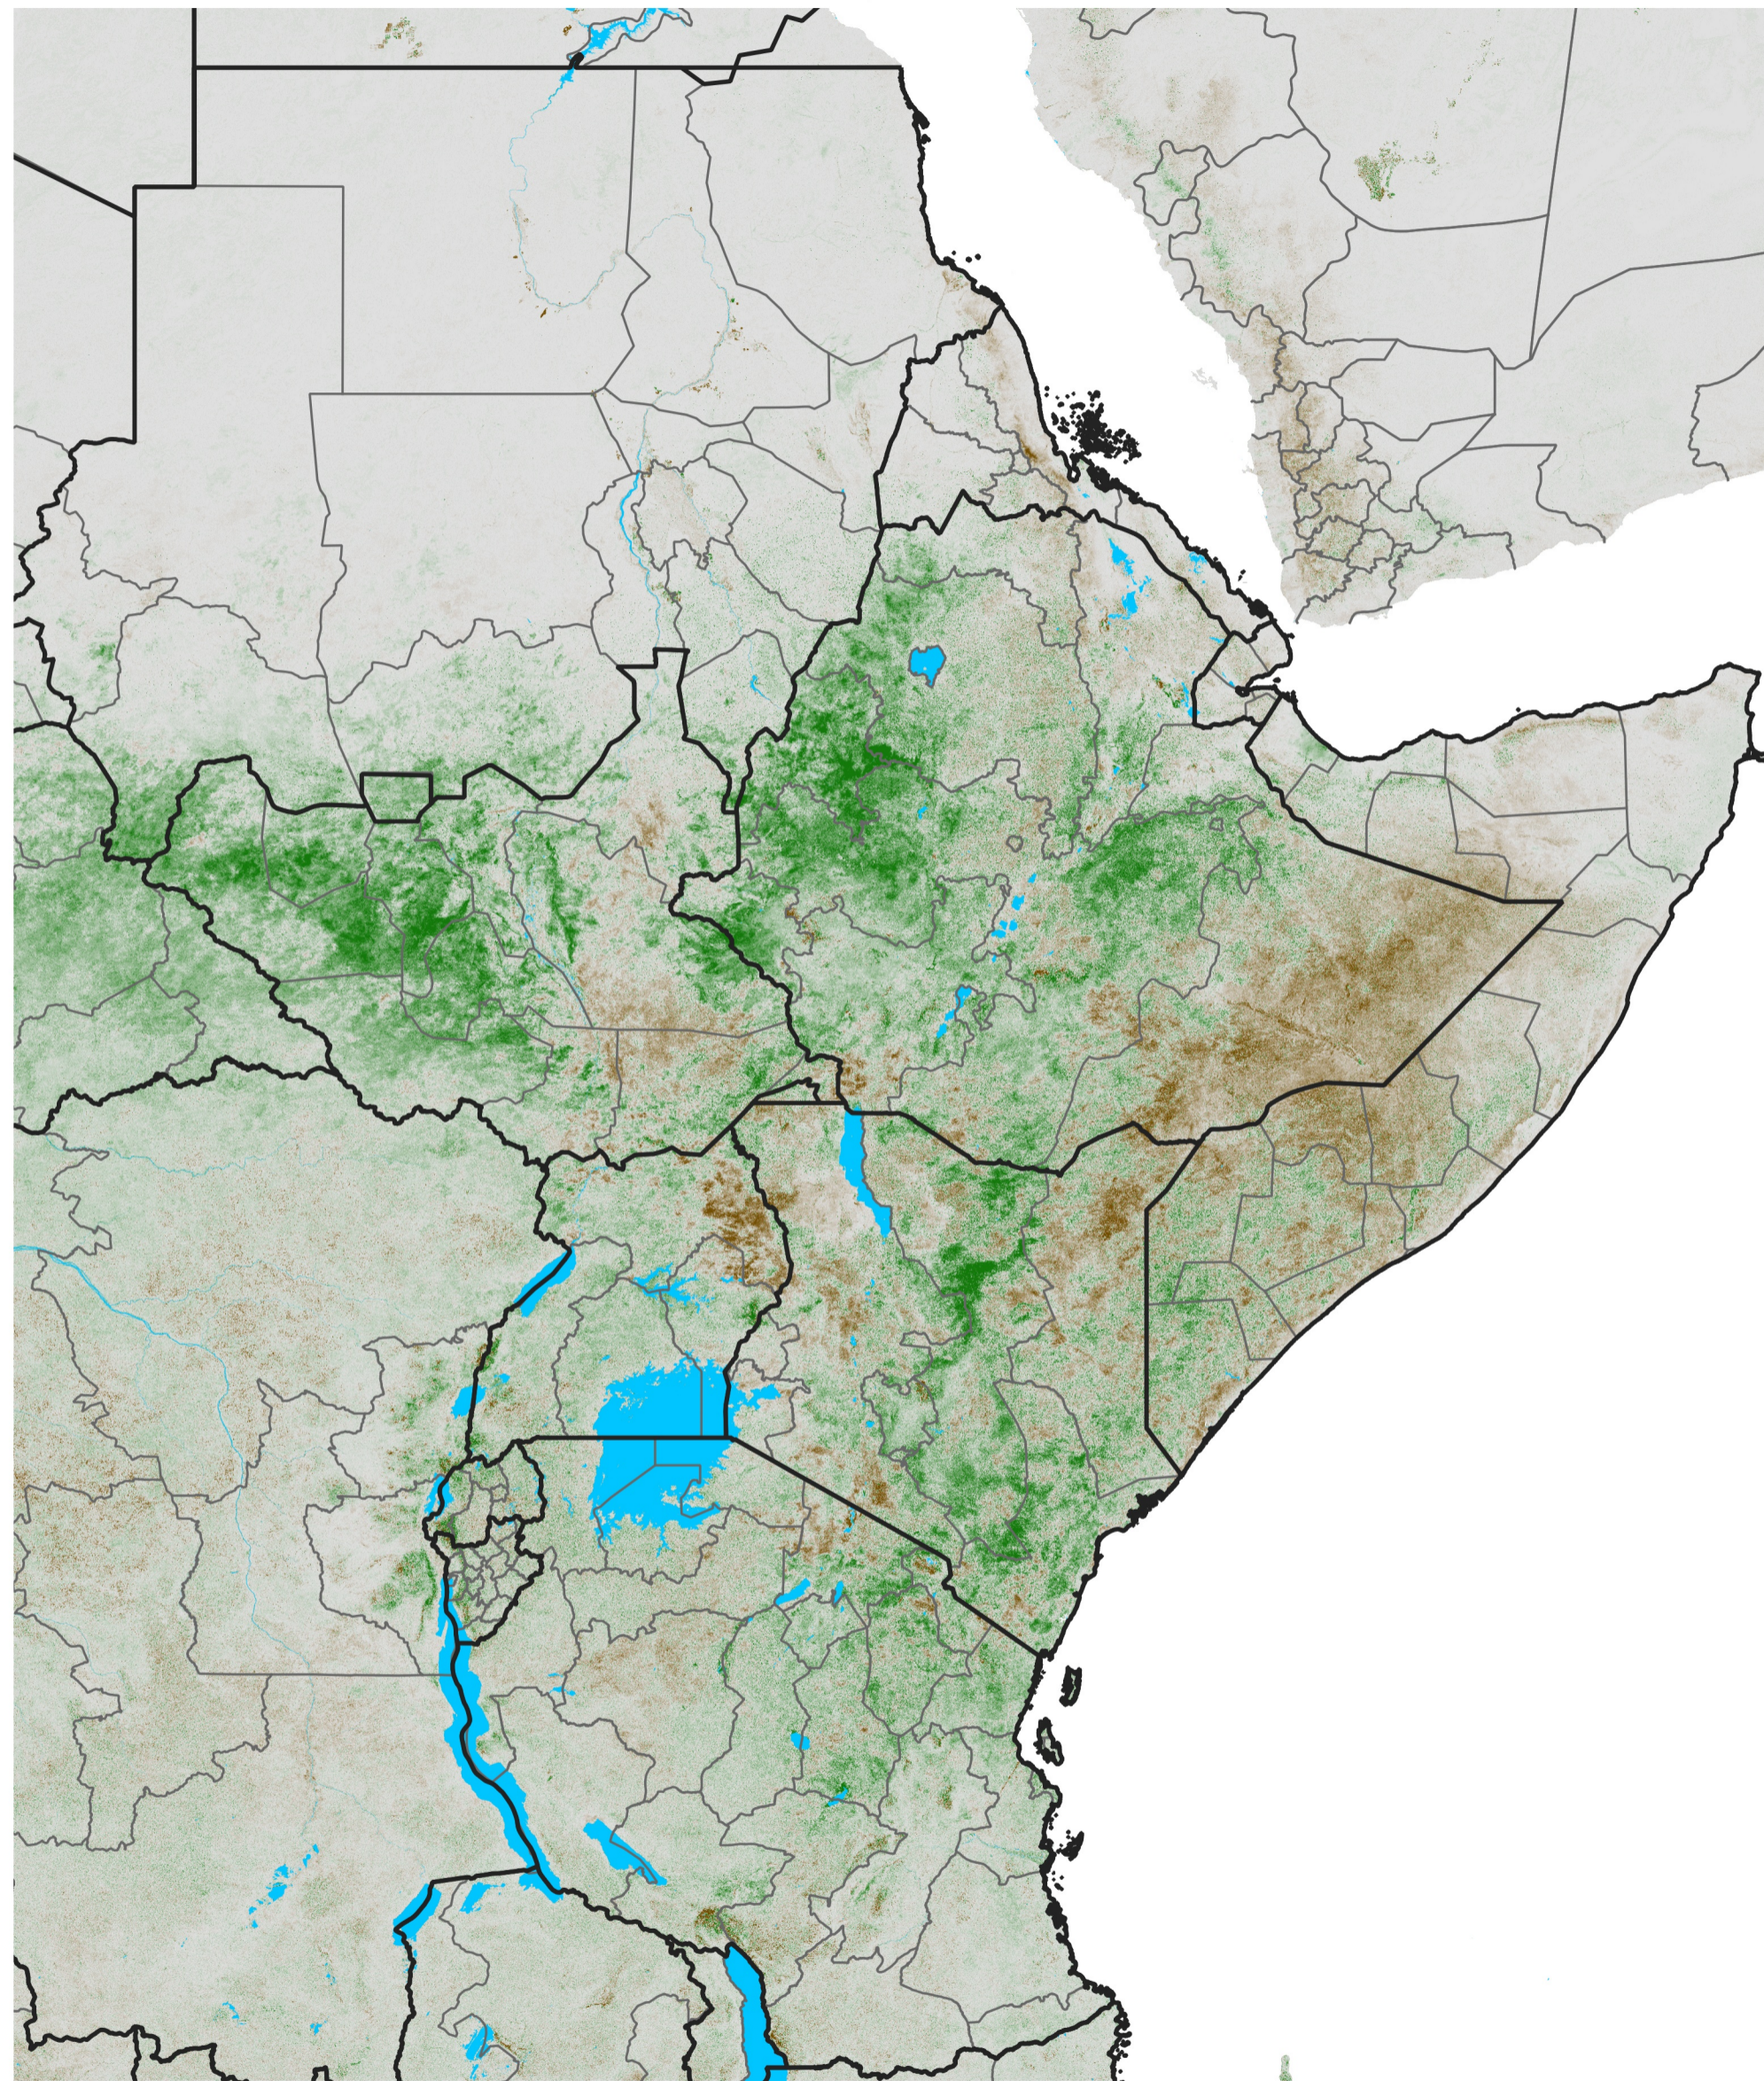

# East Africa NDVI Anomaly

2014 minus Mean (2012 - 2021)

Period 23 / Apr 16 - 25, 2014

## NDVI Anomaly

< -0.3   -0.2   -0.1   -0.05   0.05   0.1   0.2   >0.3

Negative

No Difference

Positive