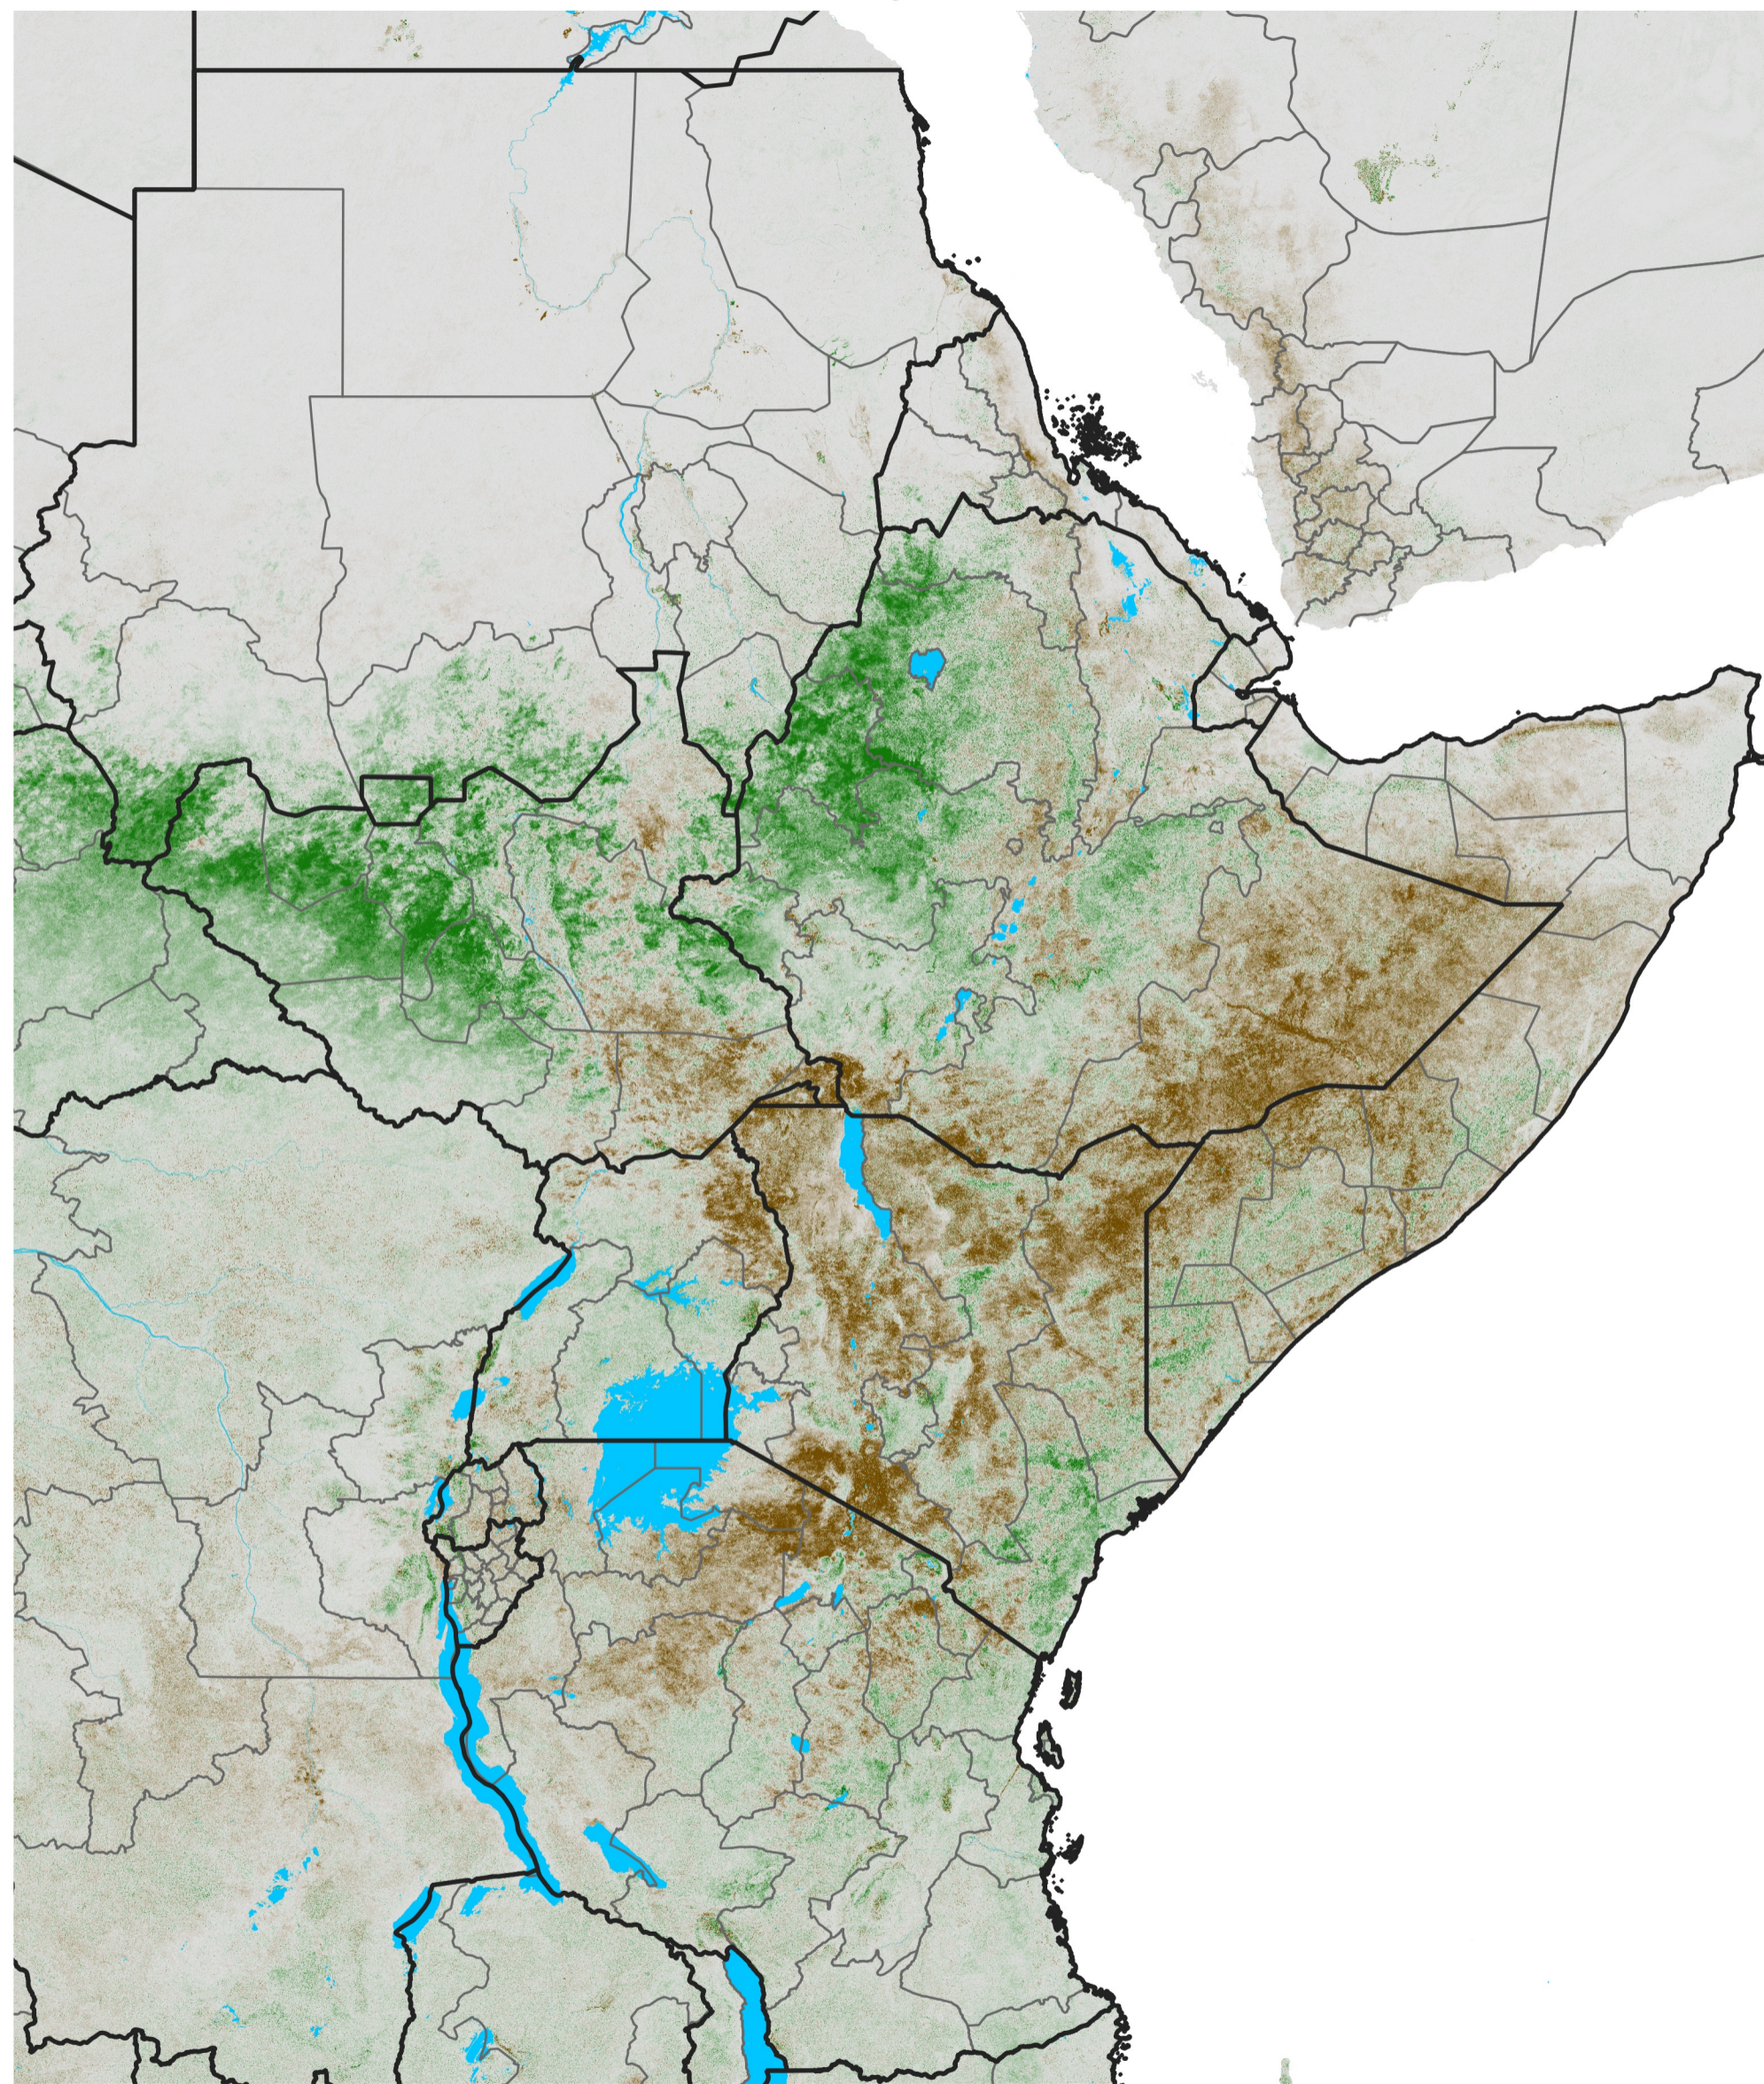

East Africa NDVI Anomaly

2014 minus Mean (2012 - 2021)

Period 27 / May 06 - 15, 2014

NDVI Anomaly

< -0.3 -0.2 -0.1 -0.05 0.05 0.1 0.2 >0.3

Negative

No Difference

Positive