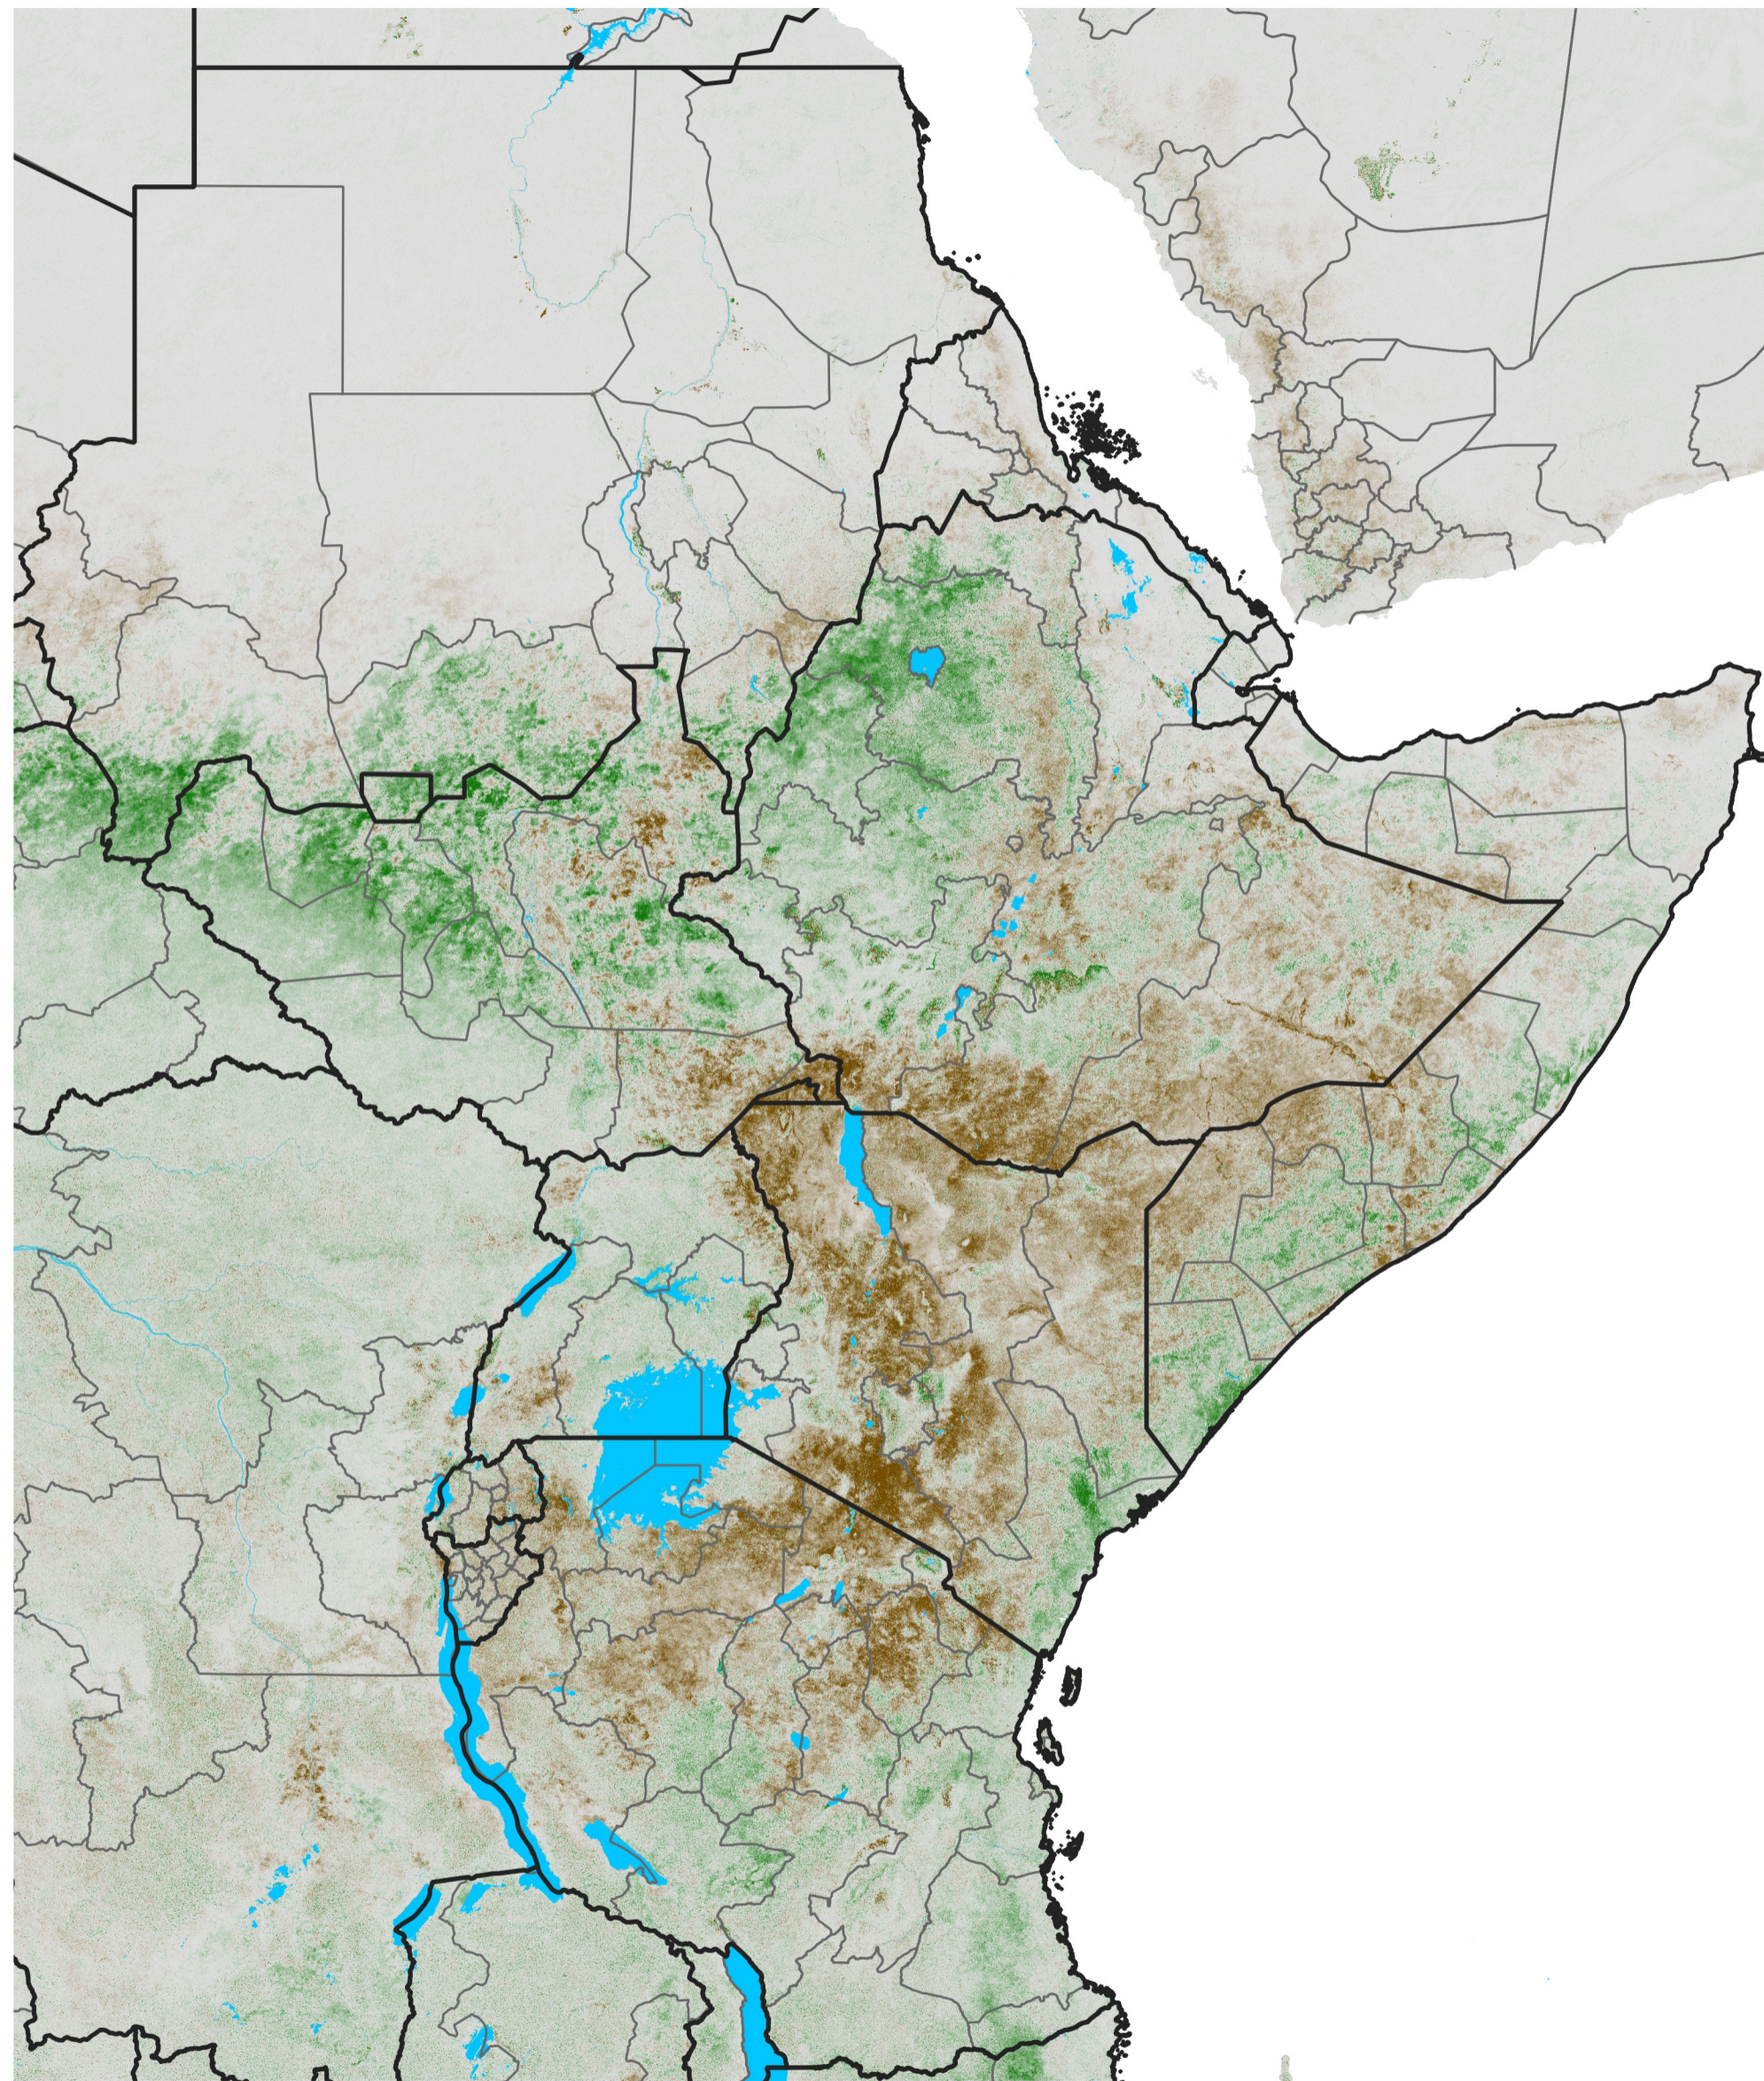

East Africa NDVI Anomaly

2014 minus Mean (2012 - 2021)

Period 33 / Jun 06 - 15, 2014

NDVI Anomaly

< -0.3 -0.2 -0.1 -0.05 0.05 0.1 0.2 >0.3

Negative

No Difference

Positive