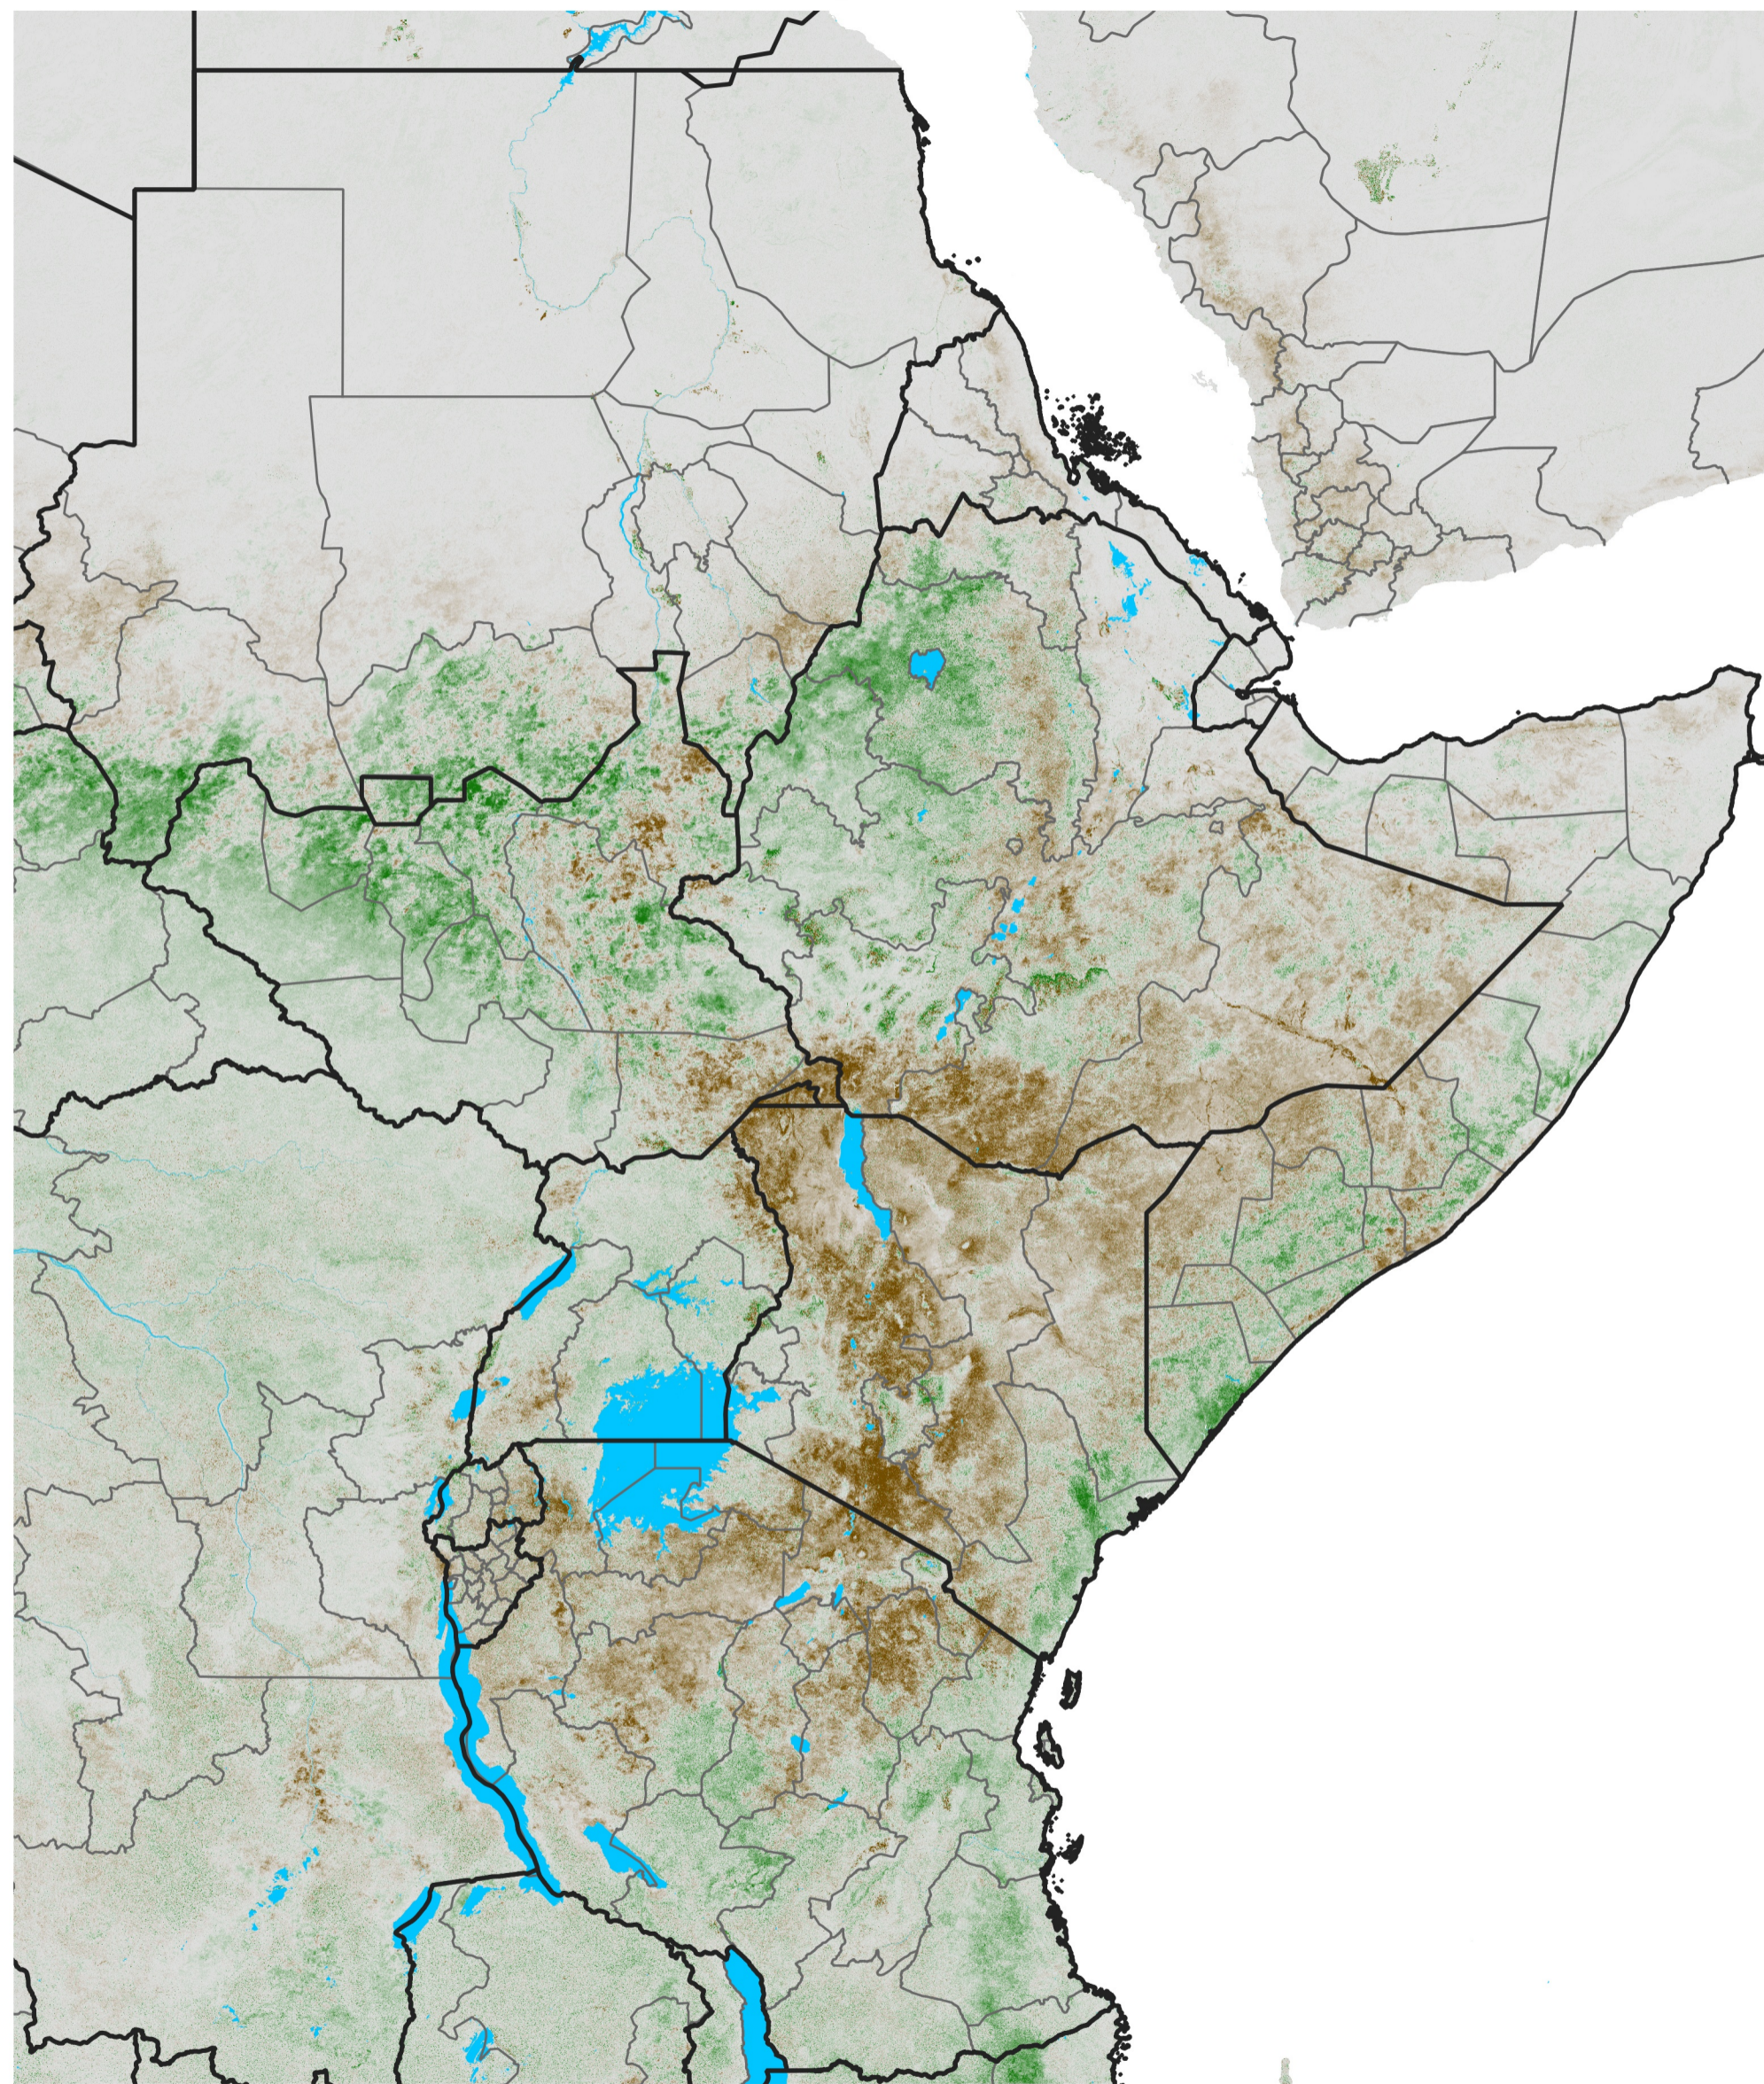

East Africa NDVI Anomaly

2014 minus Mean (2012 - 2021)

Period 34 / Jun 11 - 20, 2014

NDVI Anomaly

<math>< -0.3</math> -0.2 -0.1 -0.05 0.05 0.1 0.2 > 0.3

Negative

No Difference

Positive