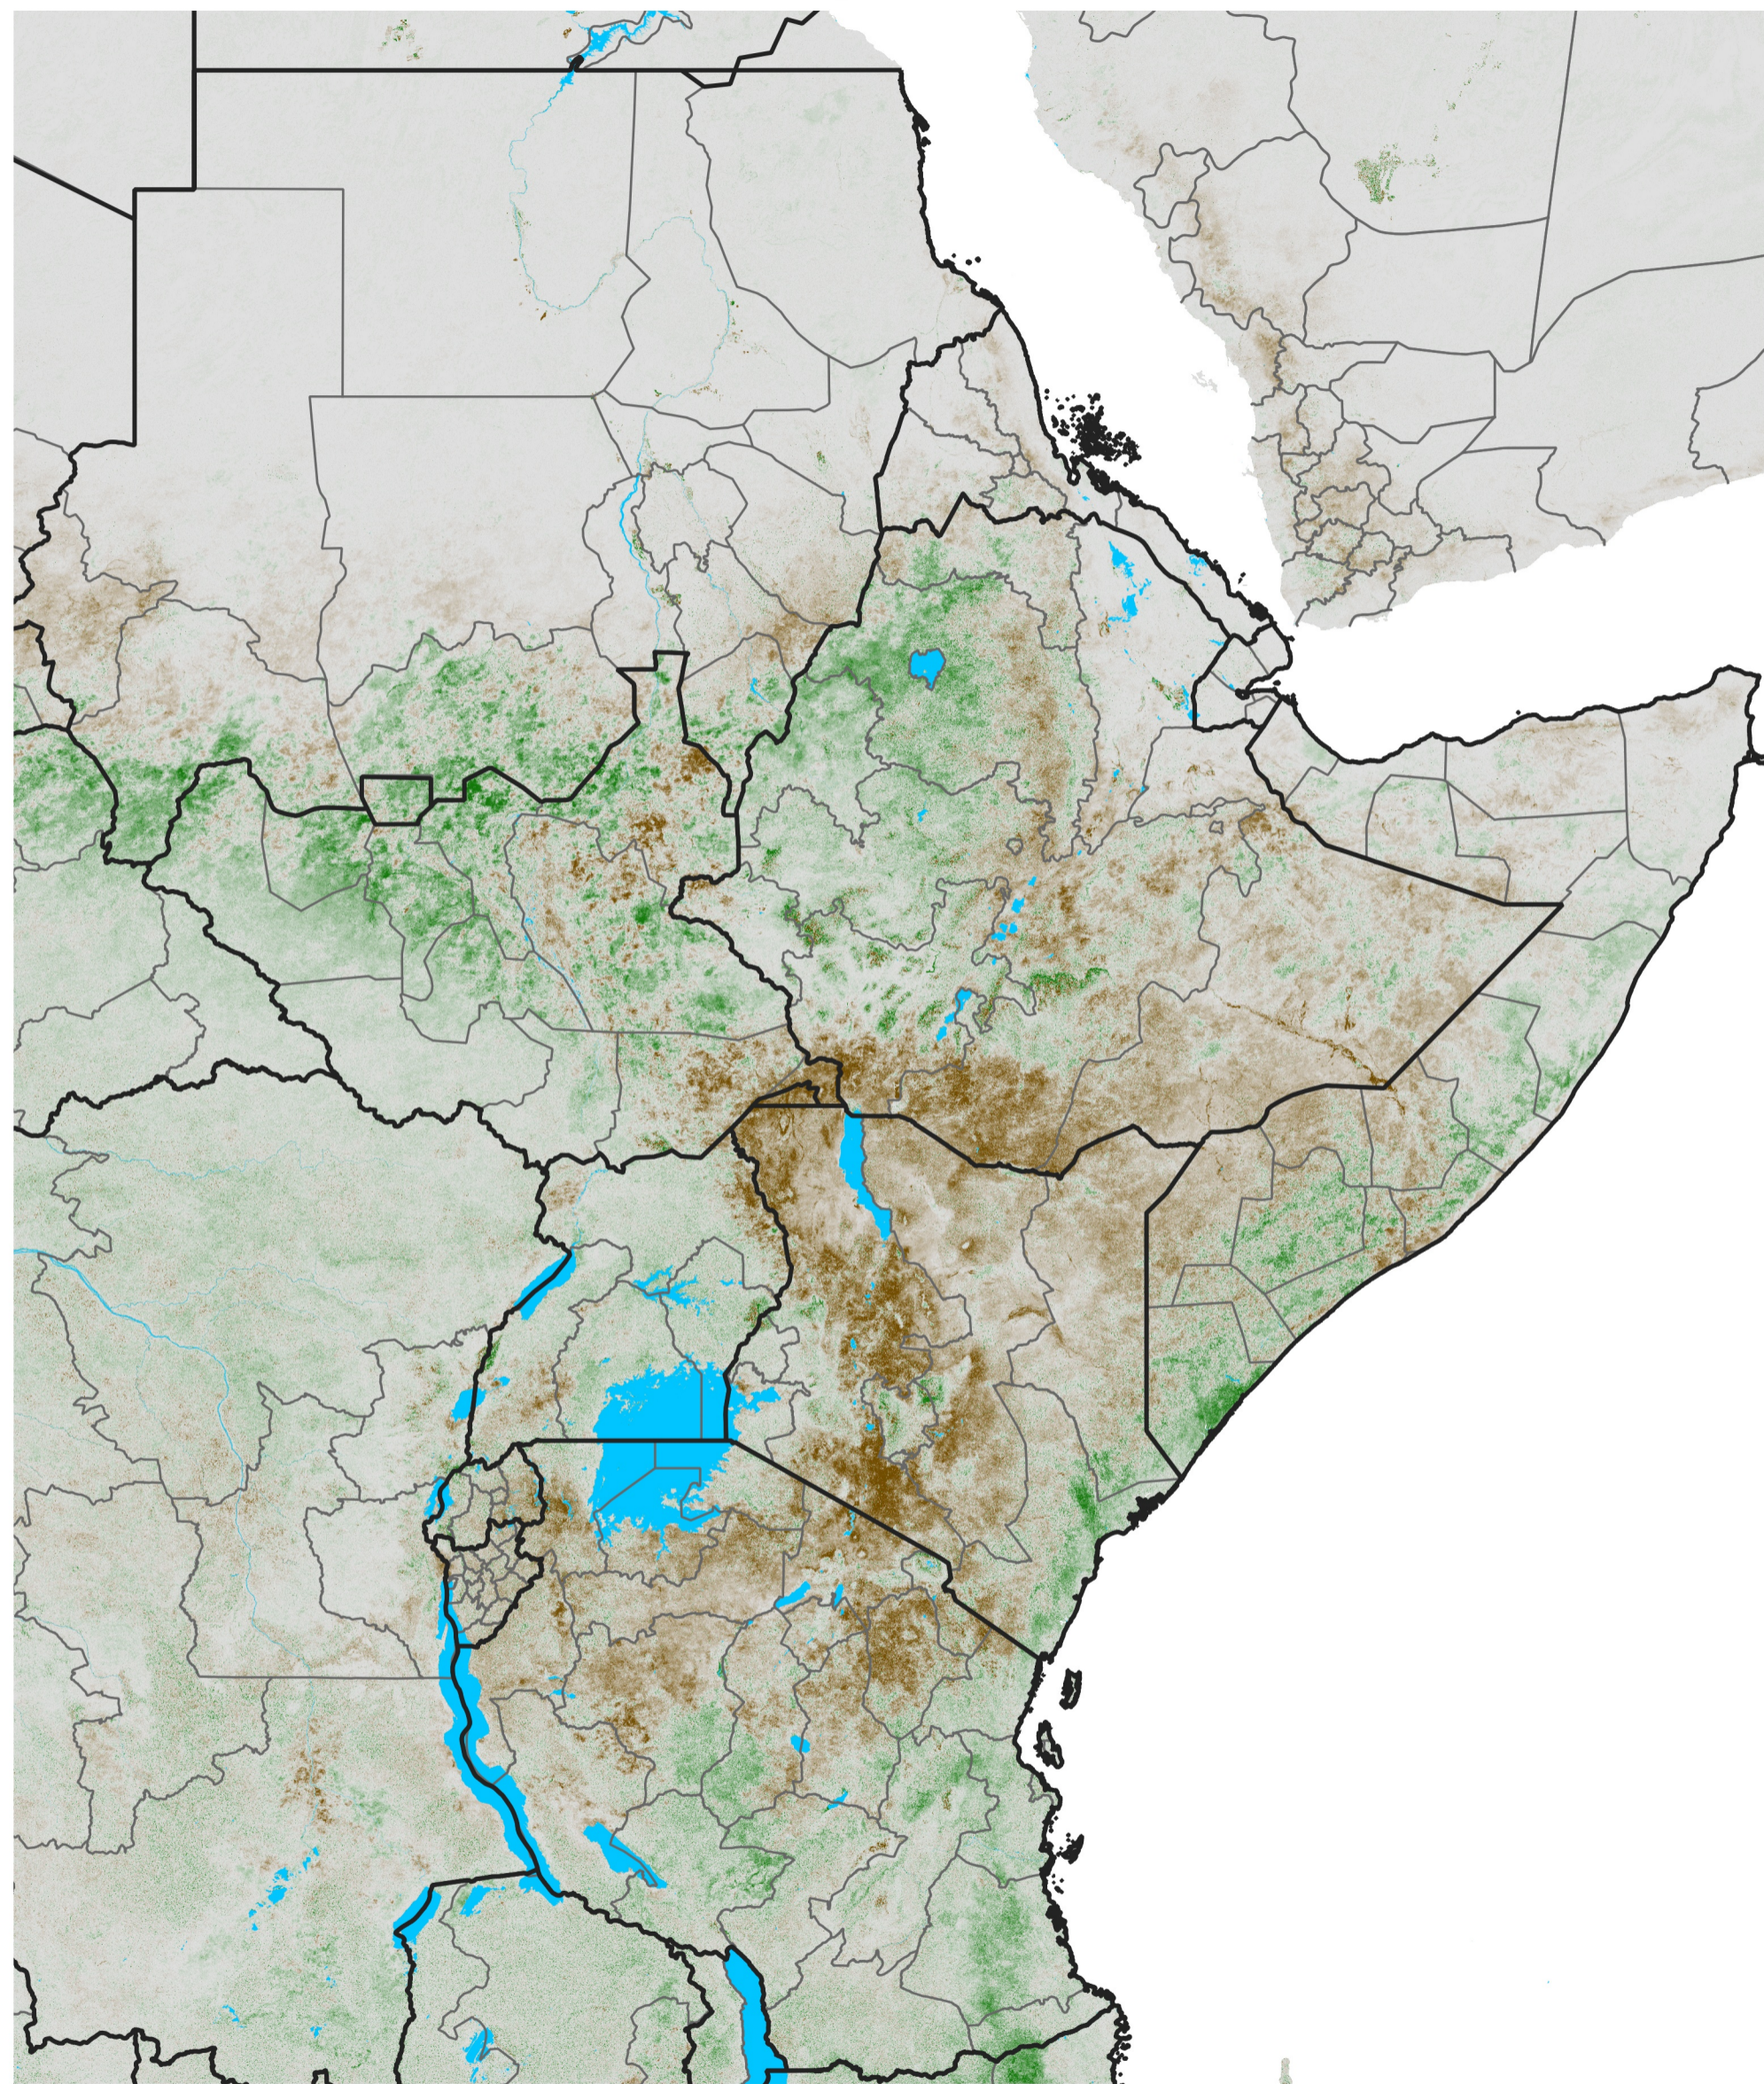

# East Africa NDVI Anomaly

2014 minus Mean (2012 - 2021)

Period 35 / Jun 16 - 25, 2014

## NDVI Anomaly

< -0.3   -0.2   -0.1   -0.05   0.05   0.1   0.2   >0.3

Negative

No Difference

Positive