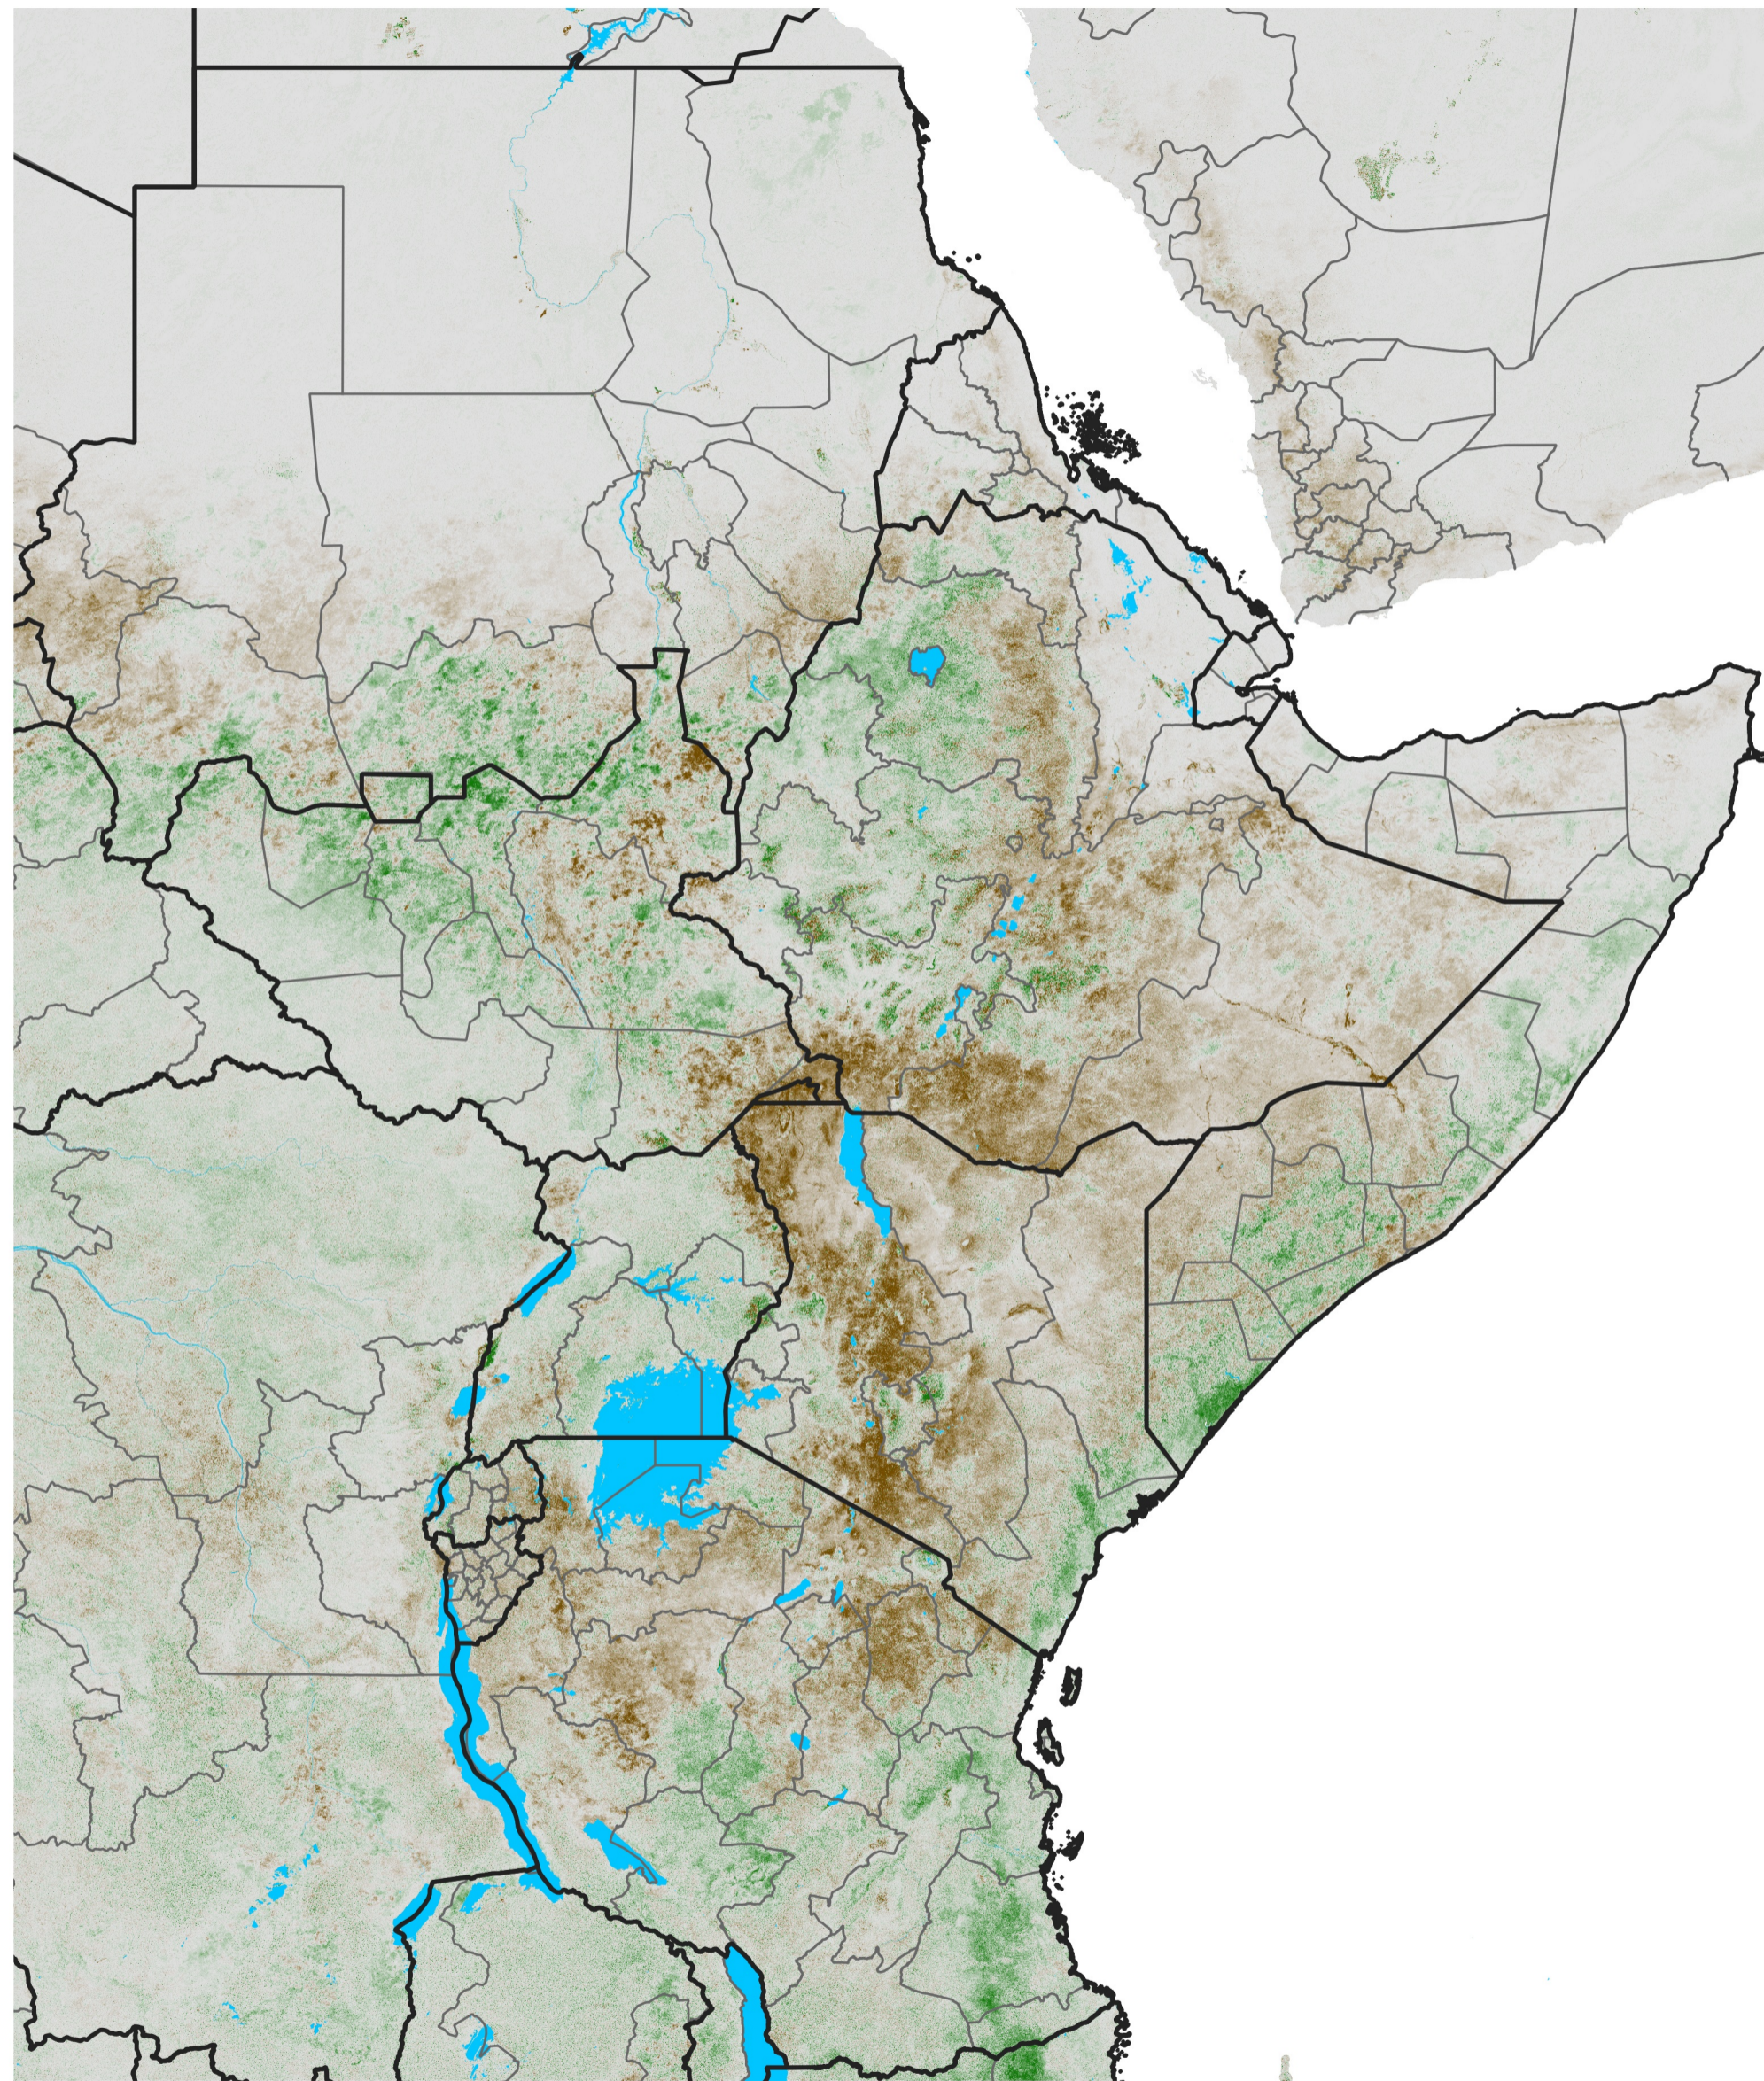

East Africa NDVI Anomaly

2014 minus Mean (2012 - 2021)

Period 37 / Jun 26 - Jul 05, 2014

NDVI Anomaly

<math>< -0.3</math> -0.2 -0.1 -0.05 0.05 0.1 0.2 > 0.3

Negative

No Difference

Positive