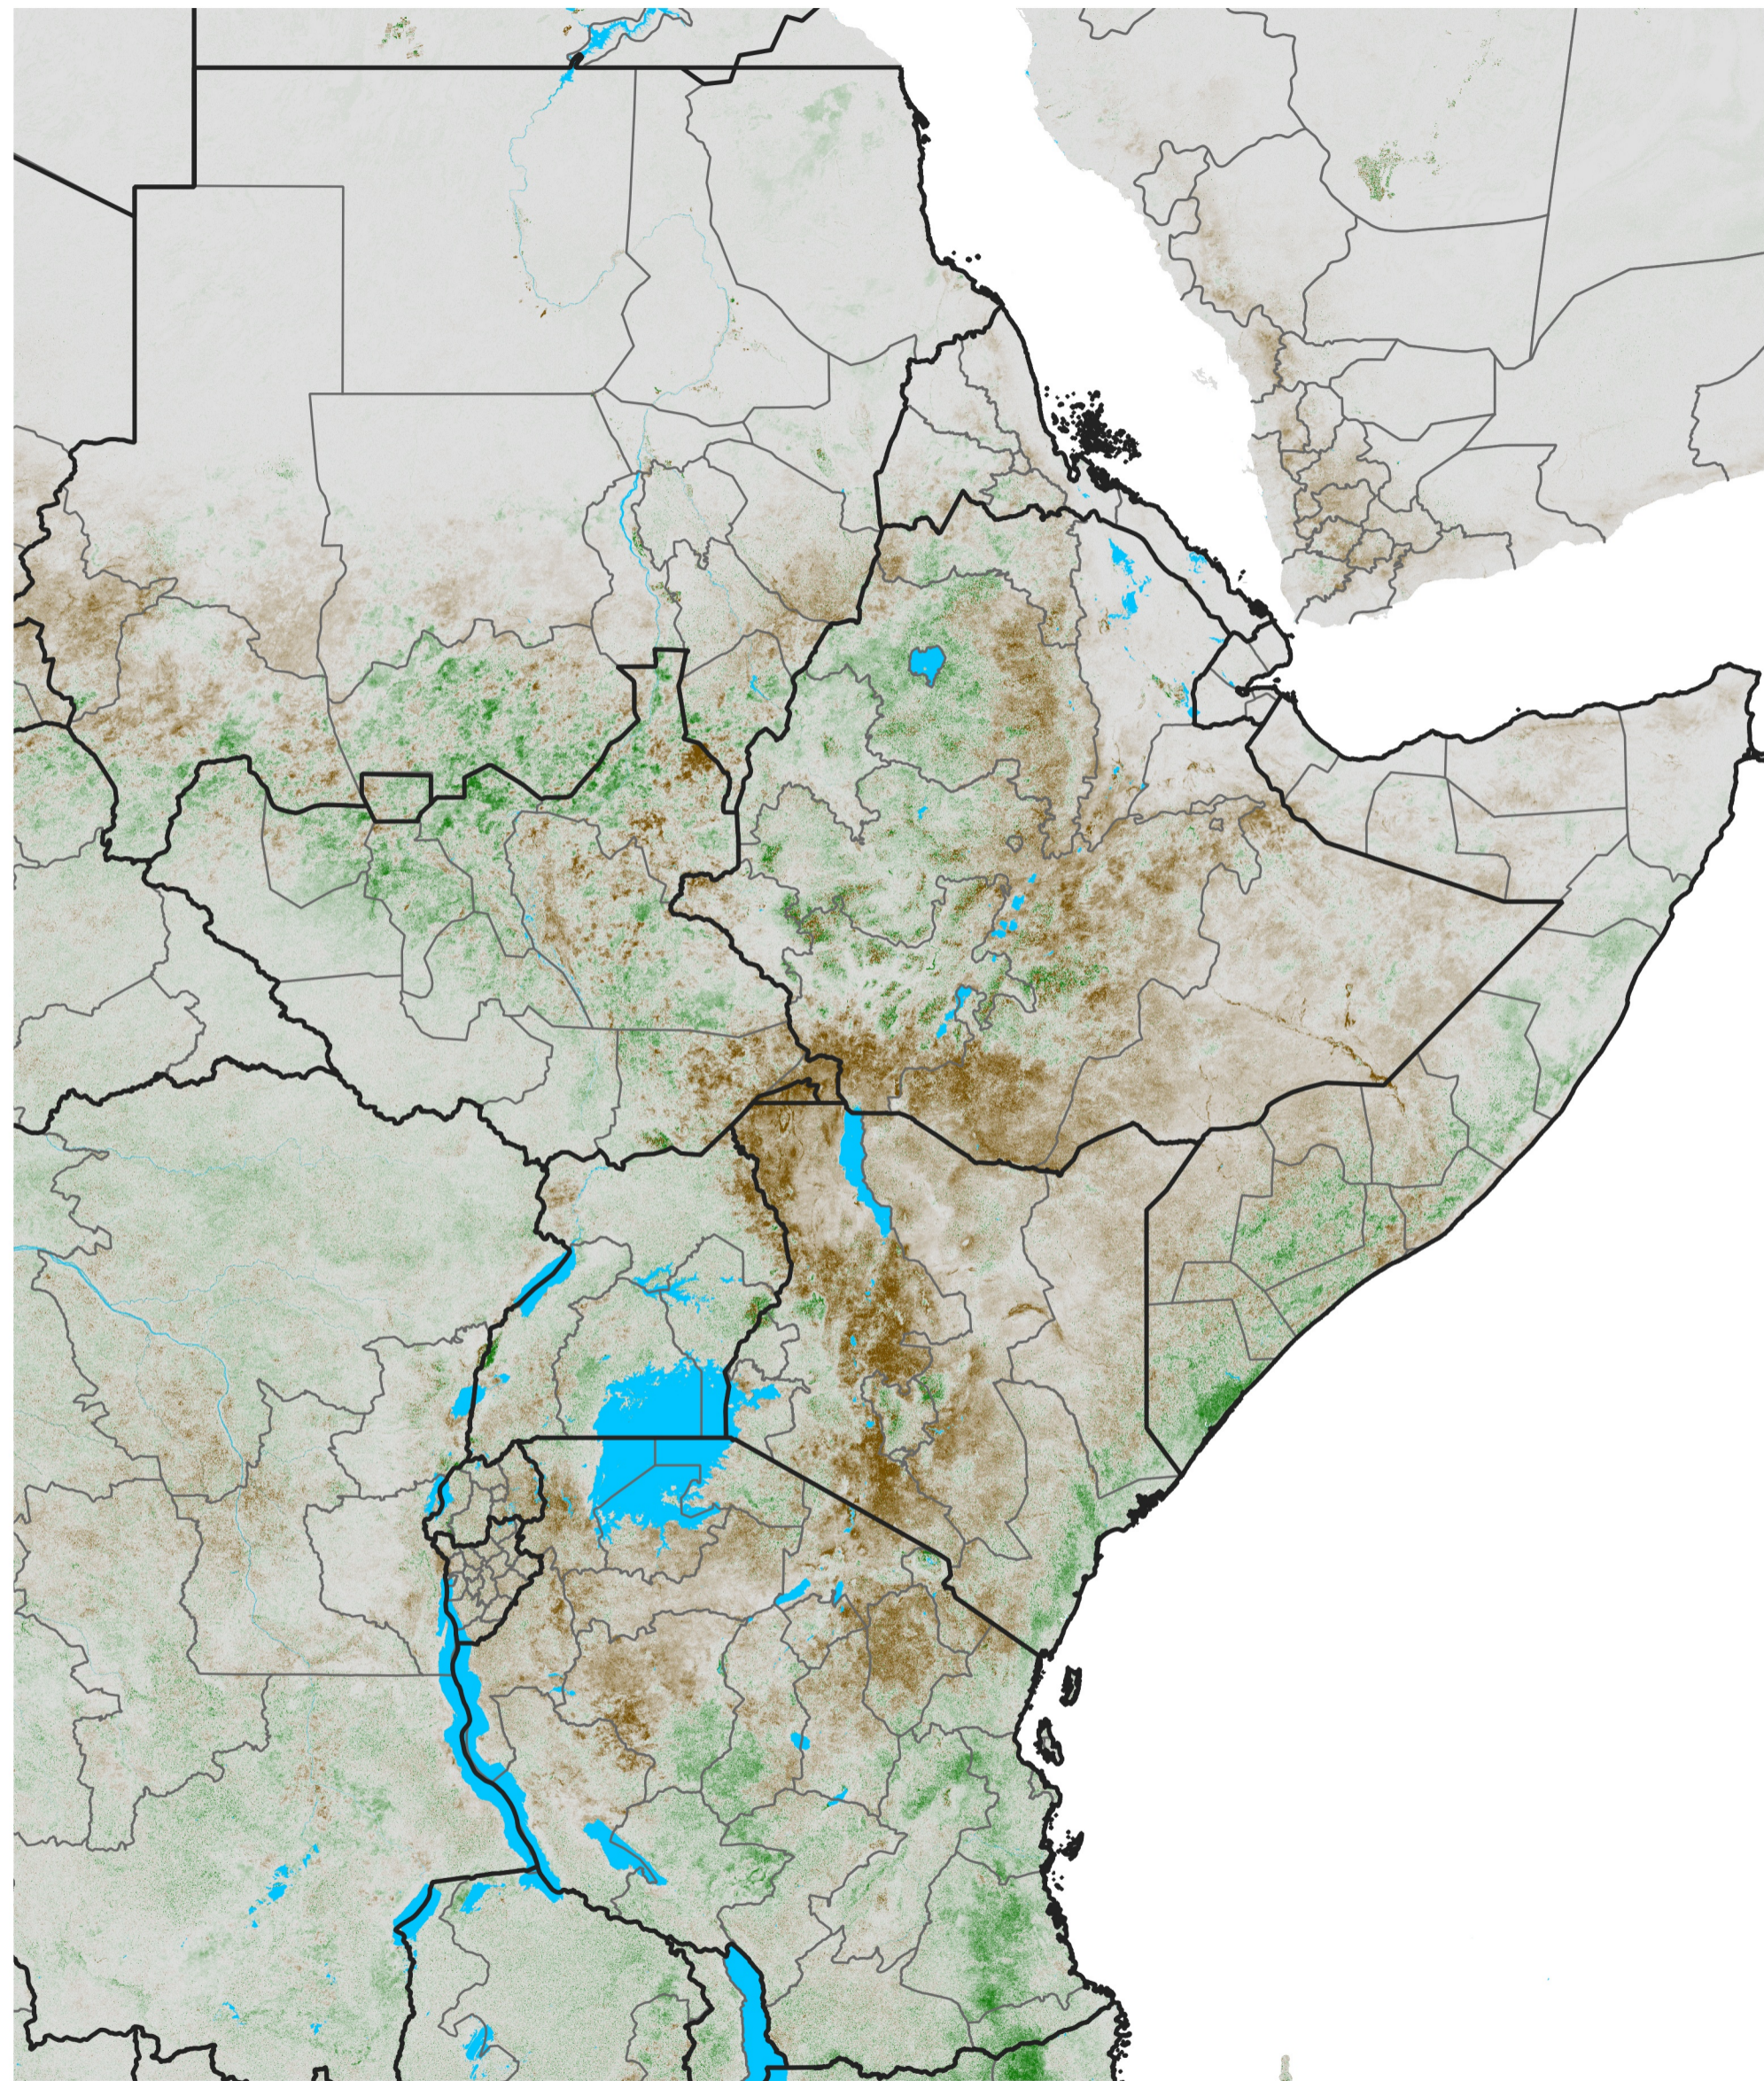

East Africa NDVI Anomaly

2014 minus Mean (2012 - 2021)

Period 38 / Jul 01 - 10, 2014

NDVI Anomaly

< -0.3 -0.2 -0.1 -0.05 0.05 0.1 0.2 > 0.3

Negative

No Difference

Positive