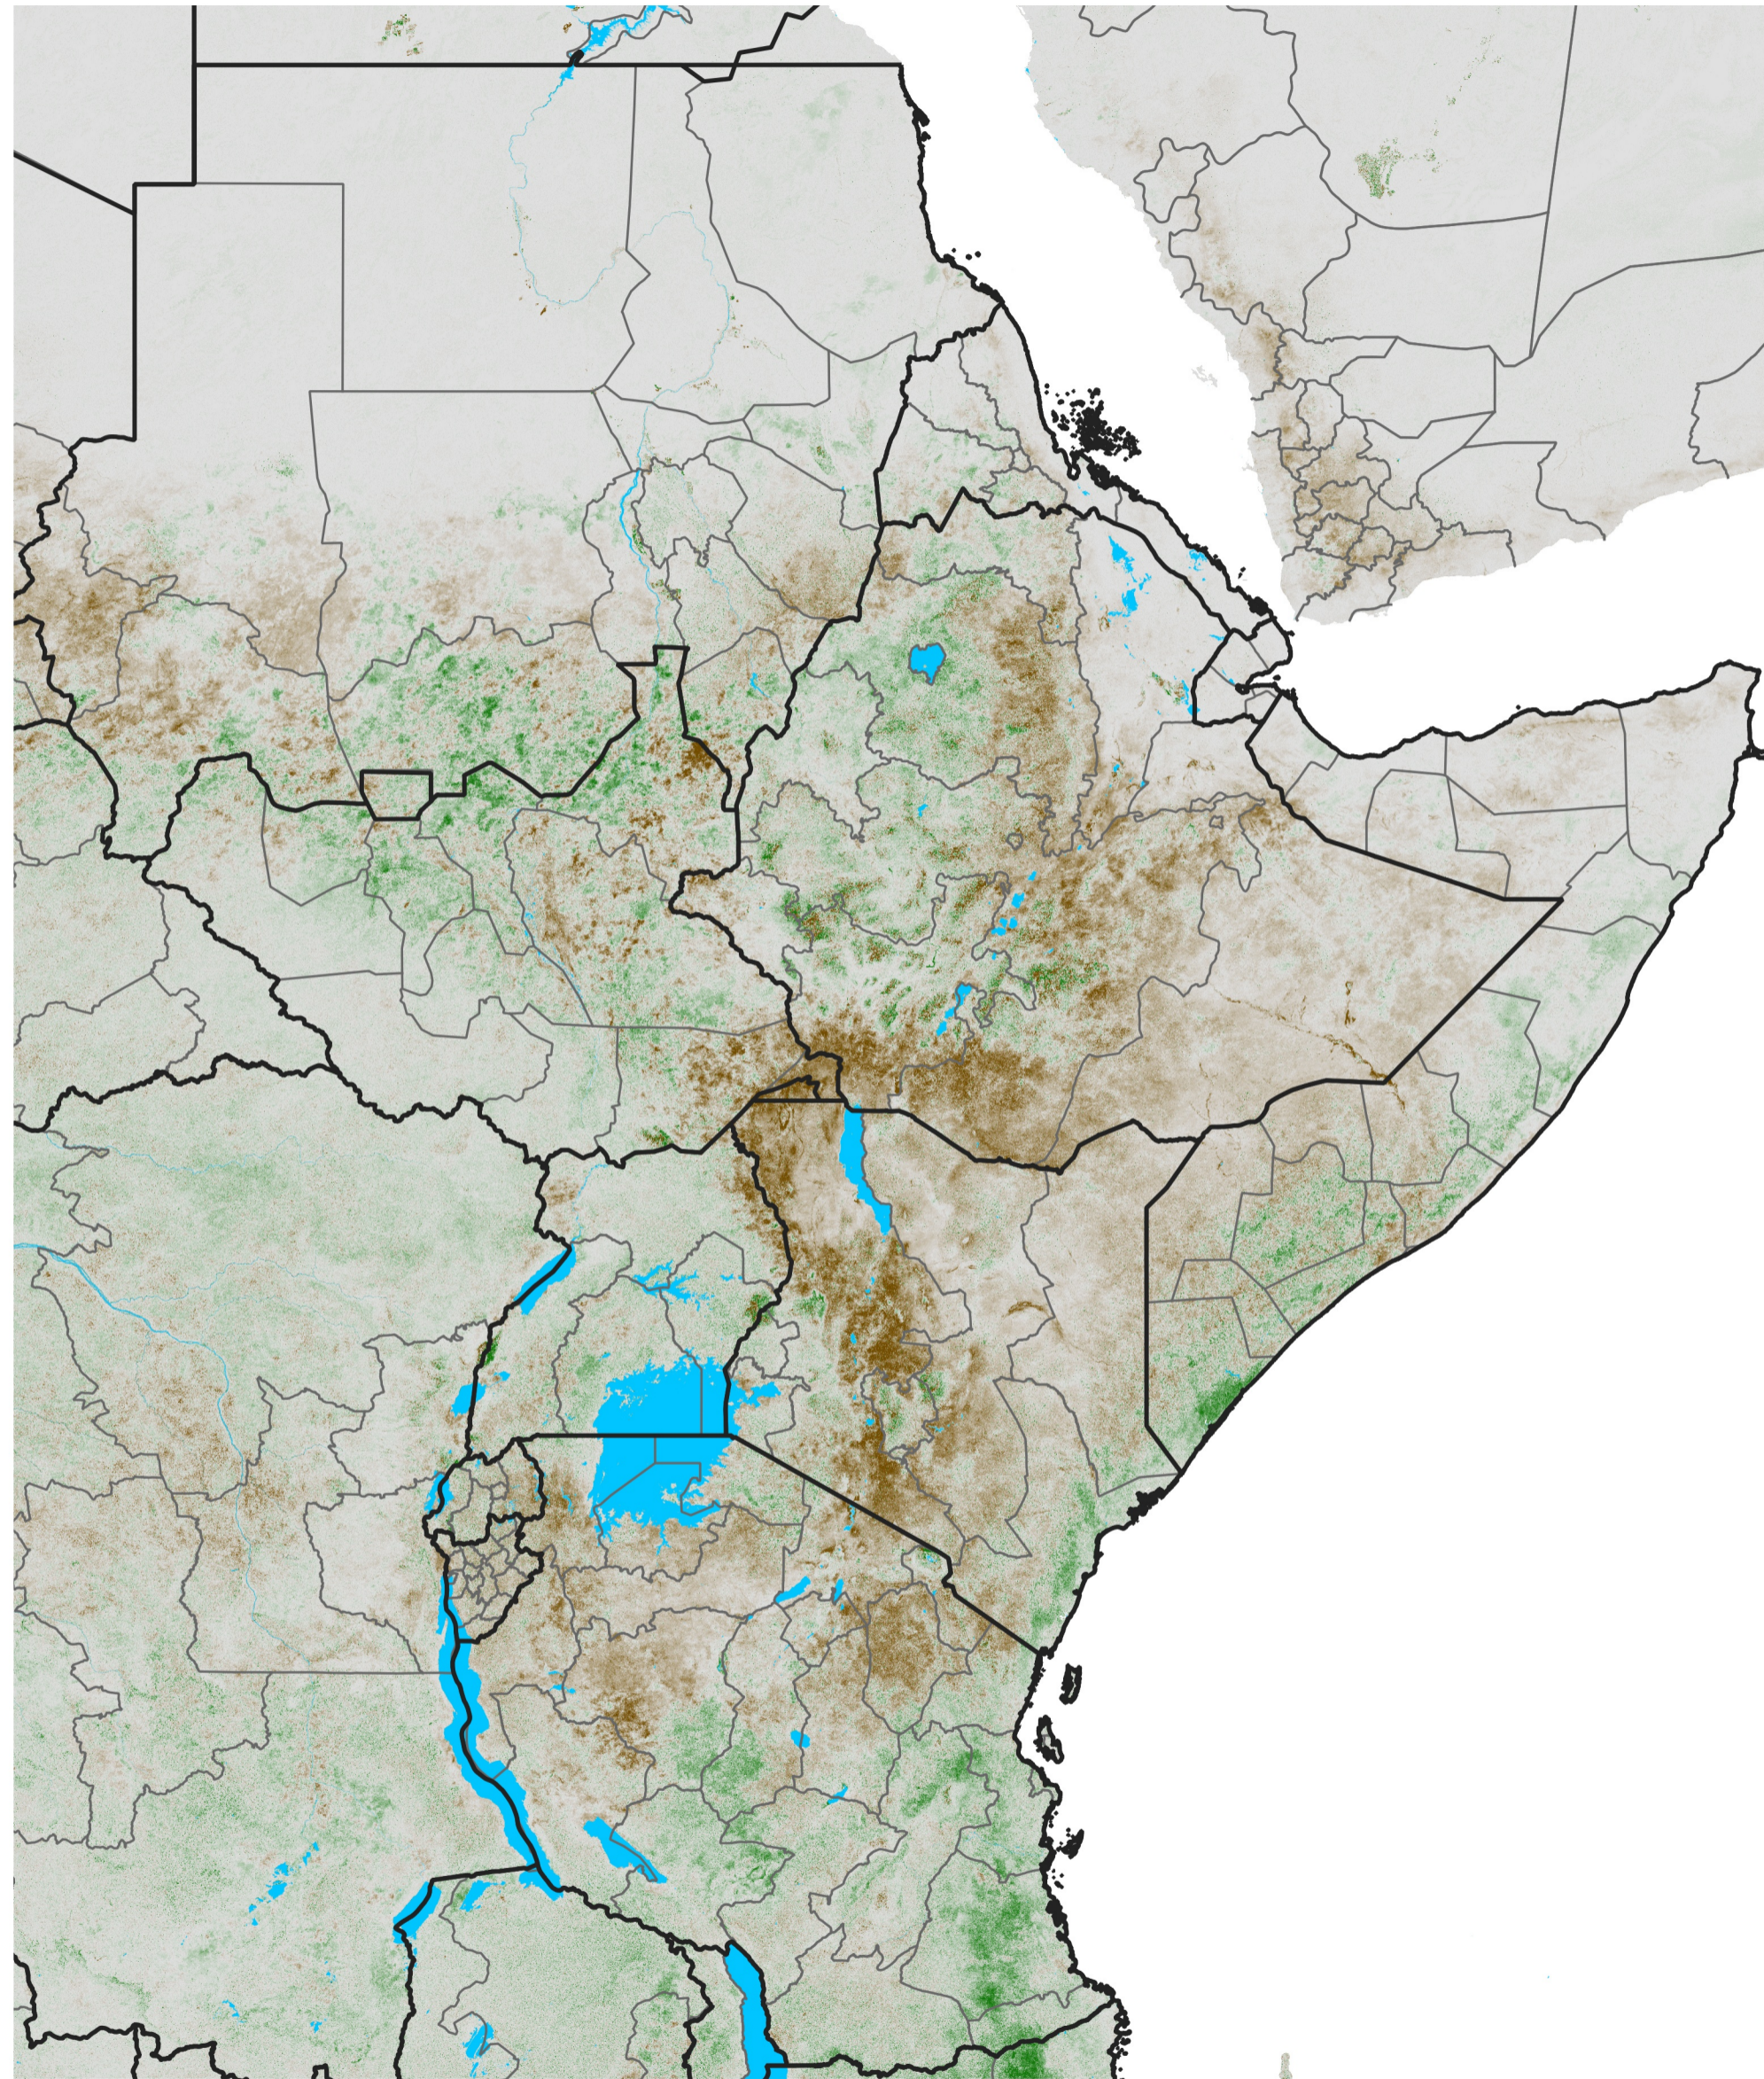

# East Africa NDVI Anomaly

2014 minus Mean (2012 - 2021)

Period 39 / Jul 06 - 15, 2014

## NDVI Anomaly

< -0.3   -0.2   -0.1   -0.05   0.05   0.1   0.2   >0.3

Negative

No Difference

Positive