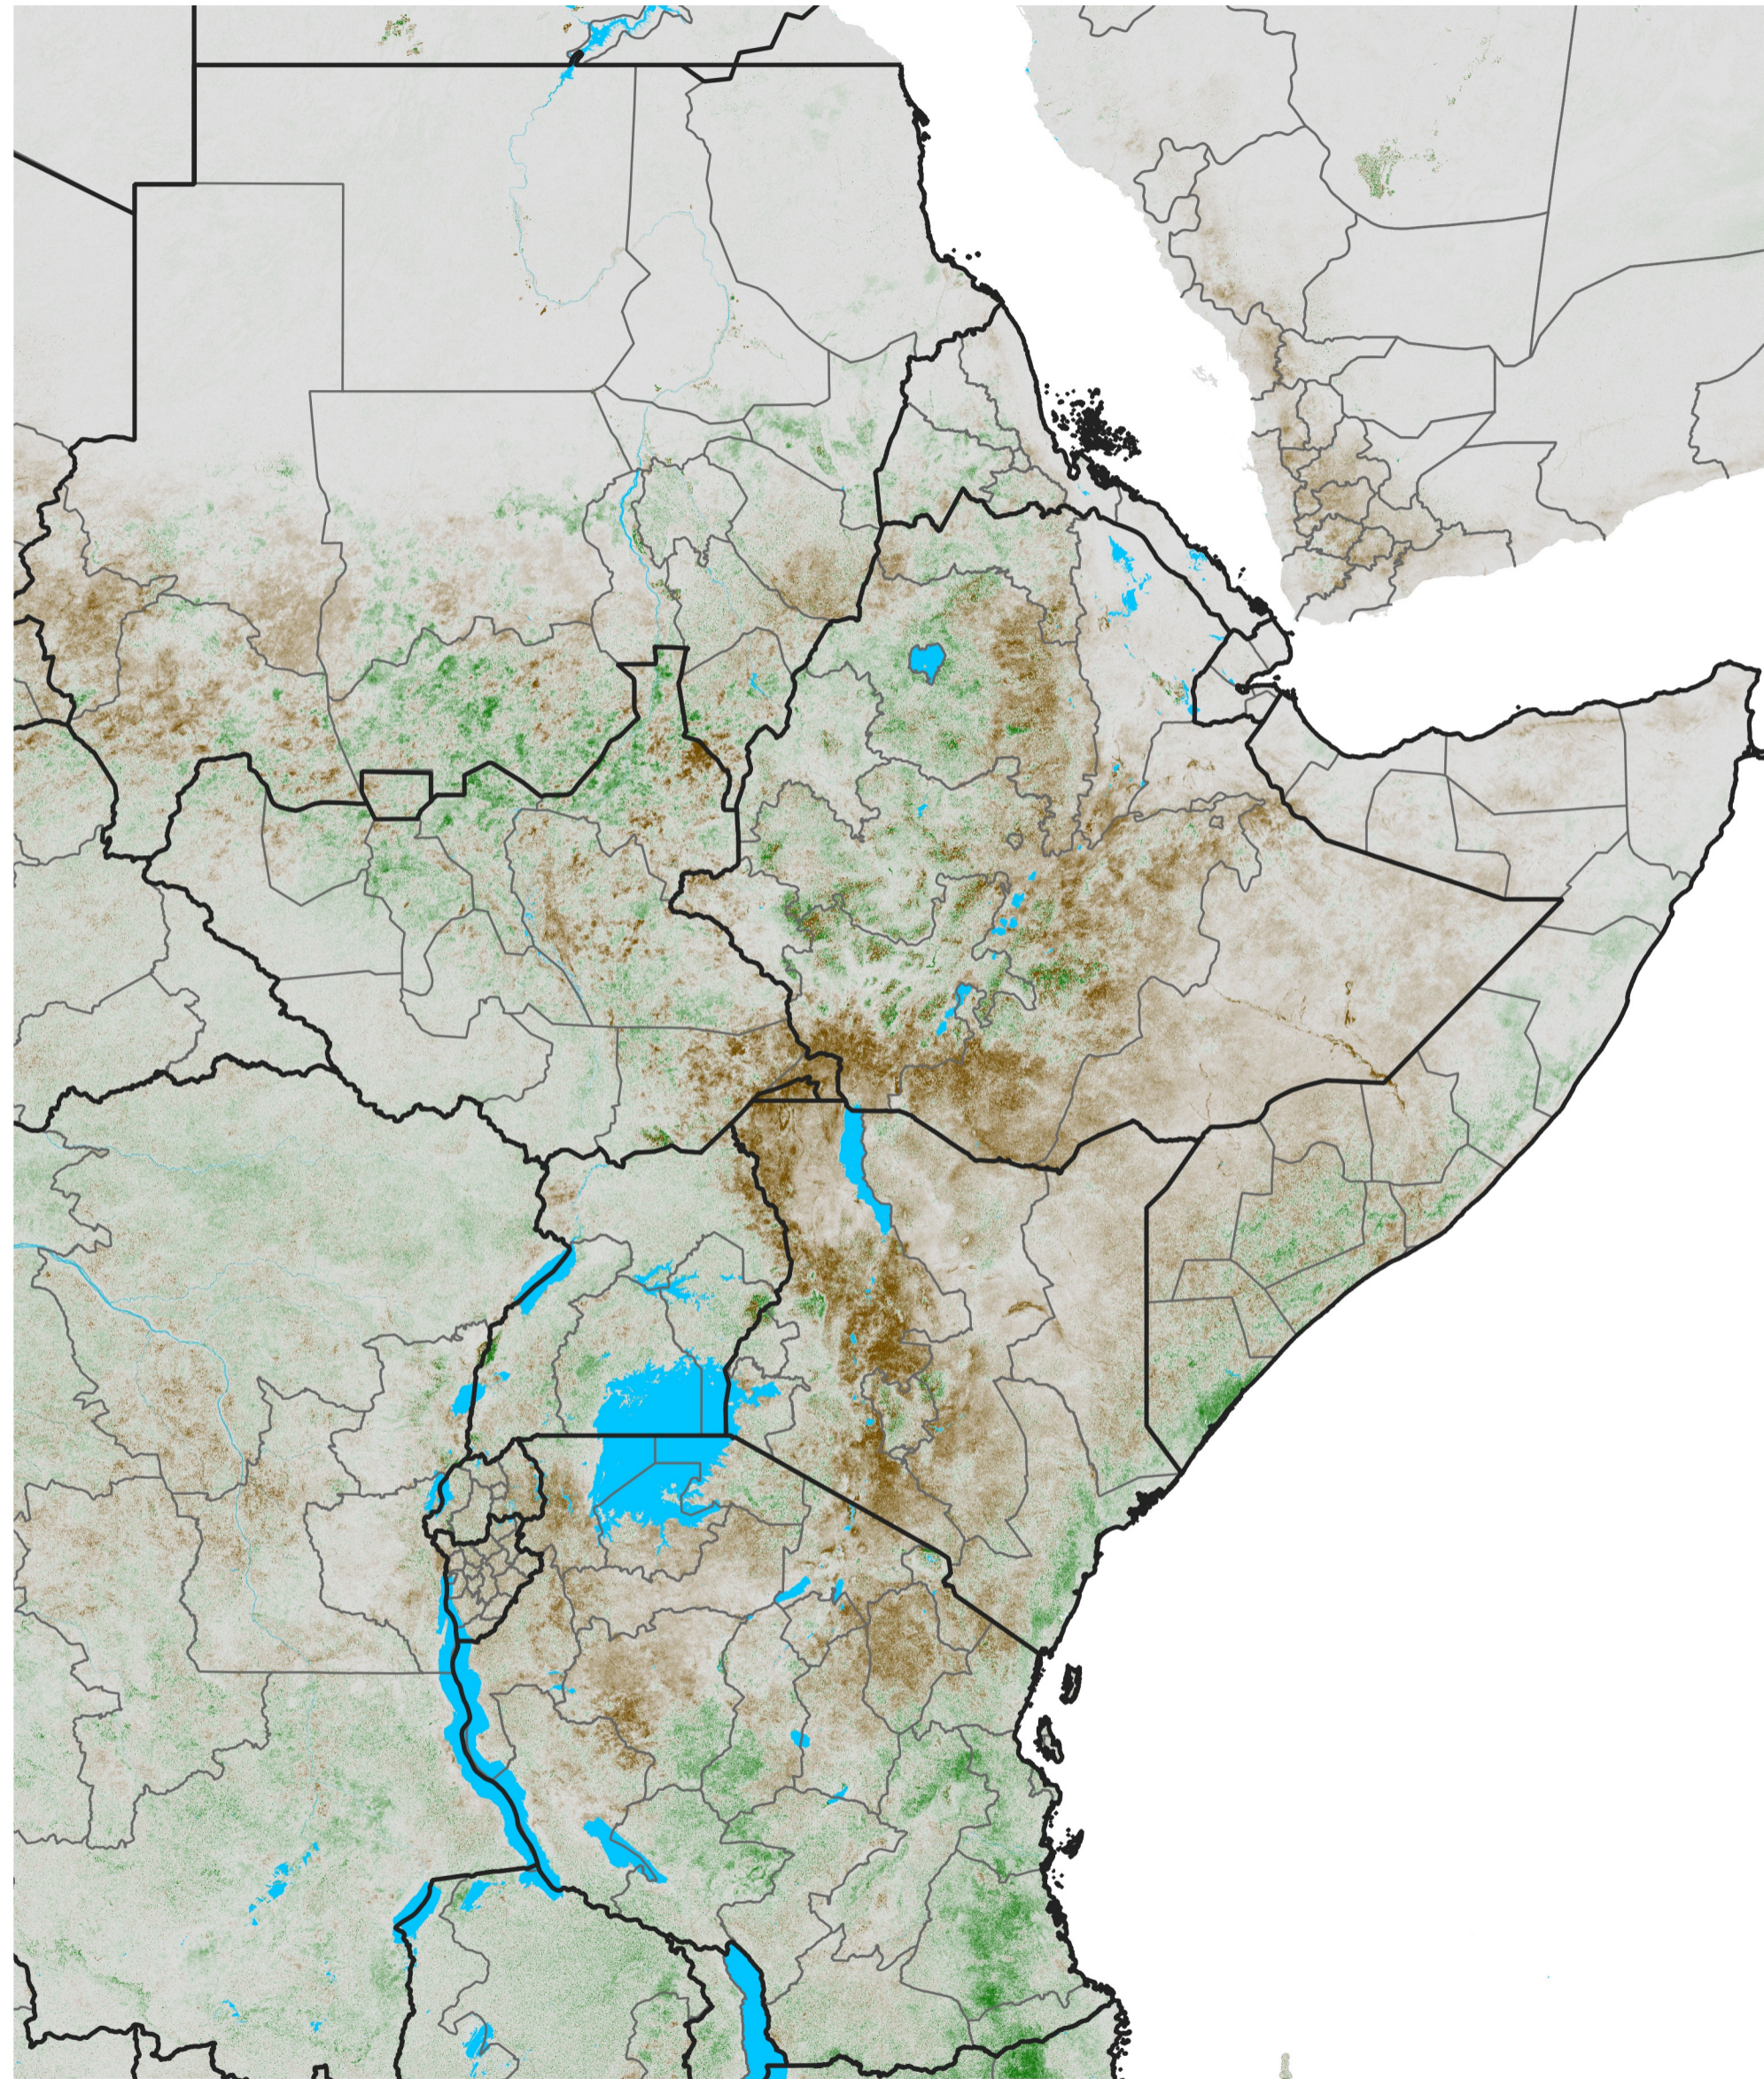

East Africa NDVI Anomaly

2014 minus Mean (2012 - 2021)

Period 40 / Jul 11 - 20, 2014

NDVI Anomaly

< -0.3 -0.2 -0.1 -0.05 0.05 0.1 0.2 >0.3

Negative

No Difference

Positive