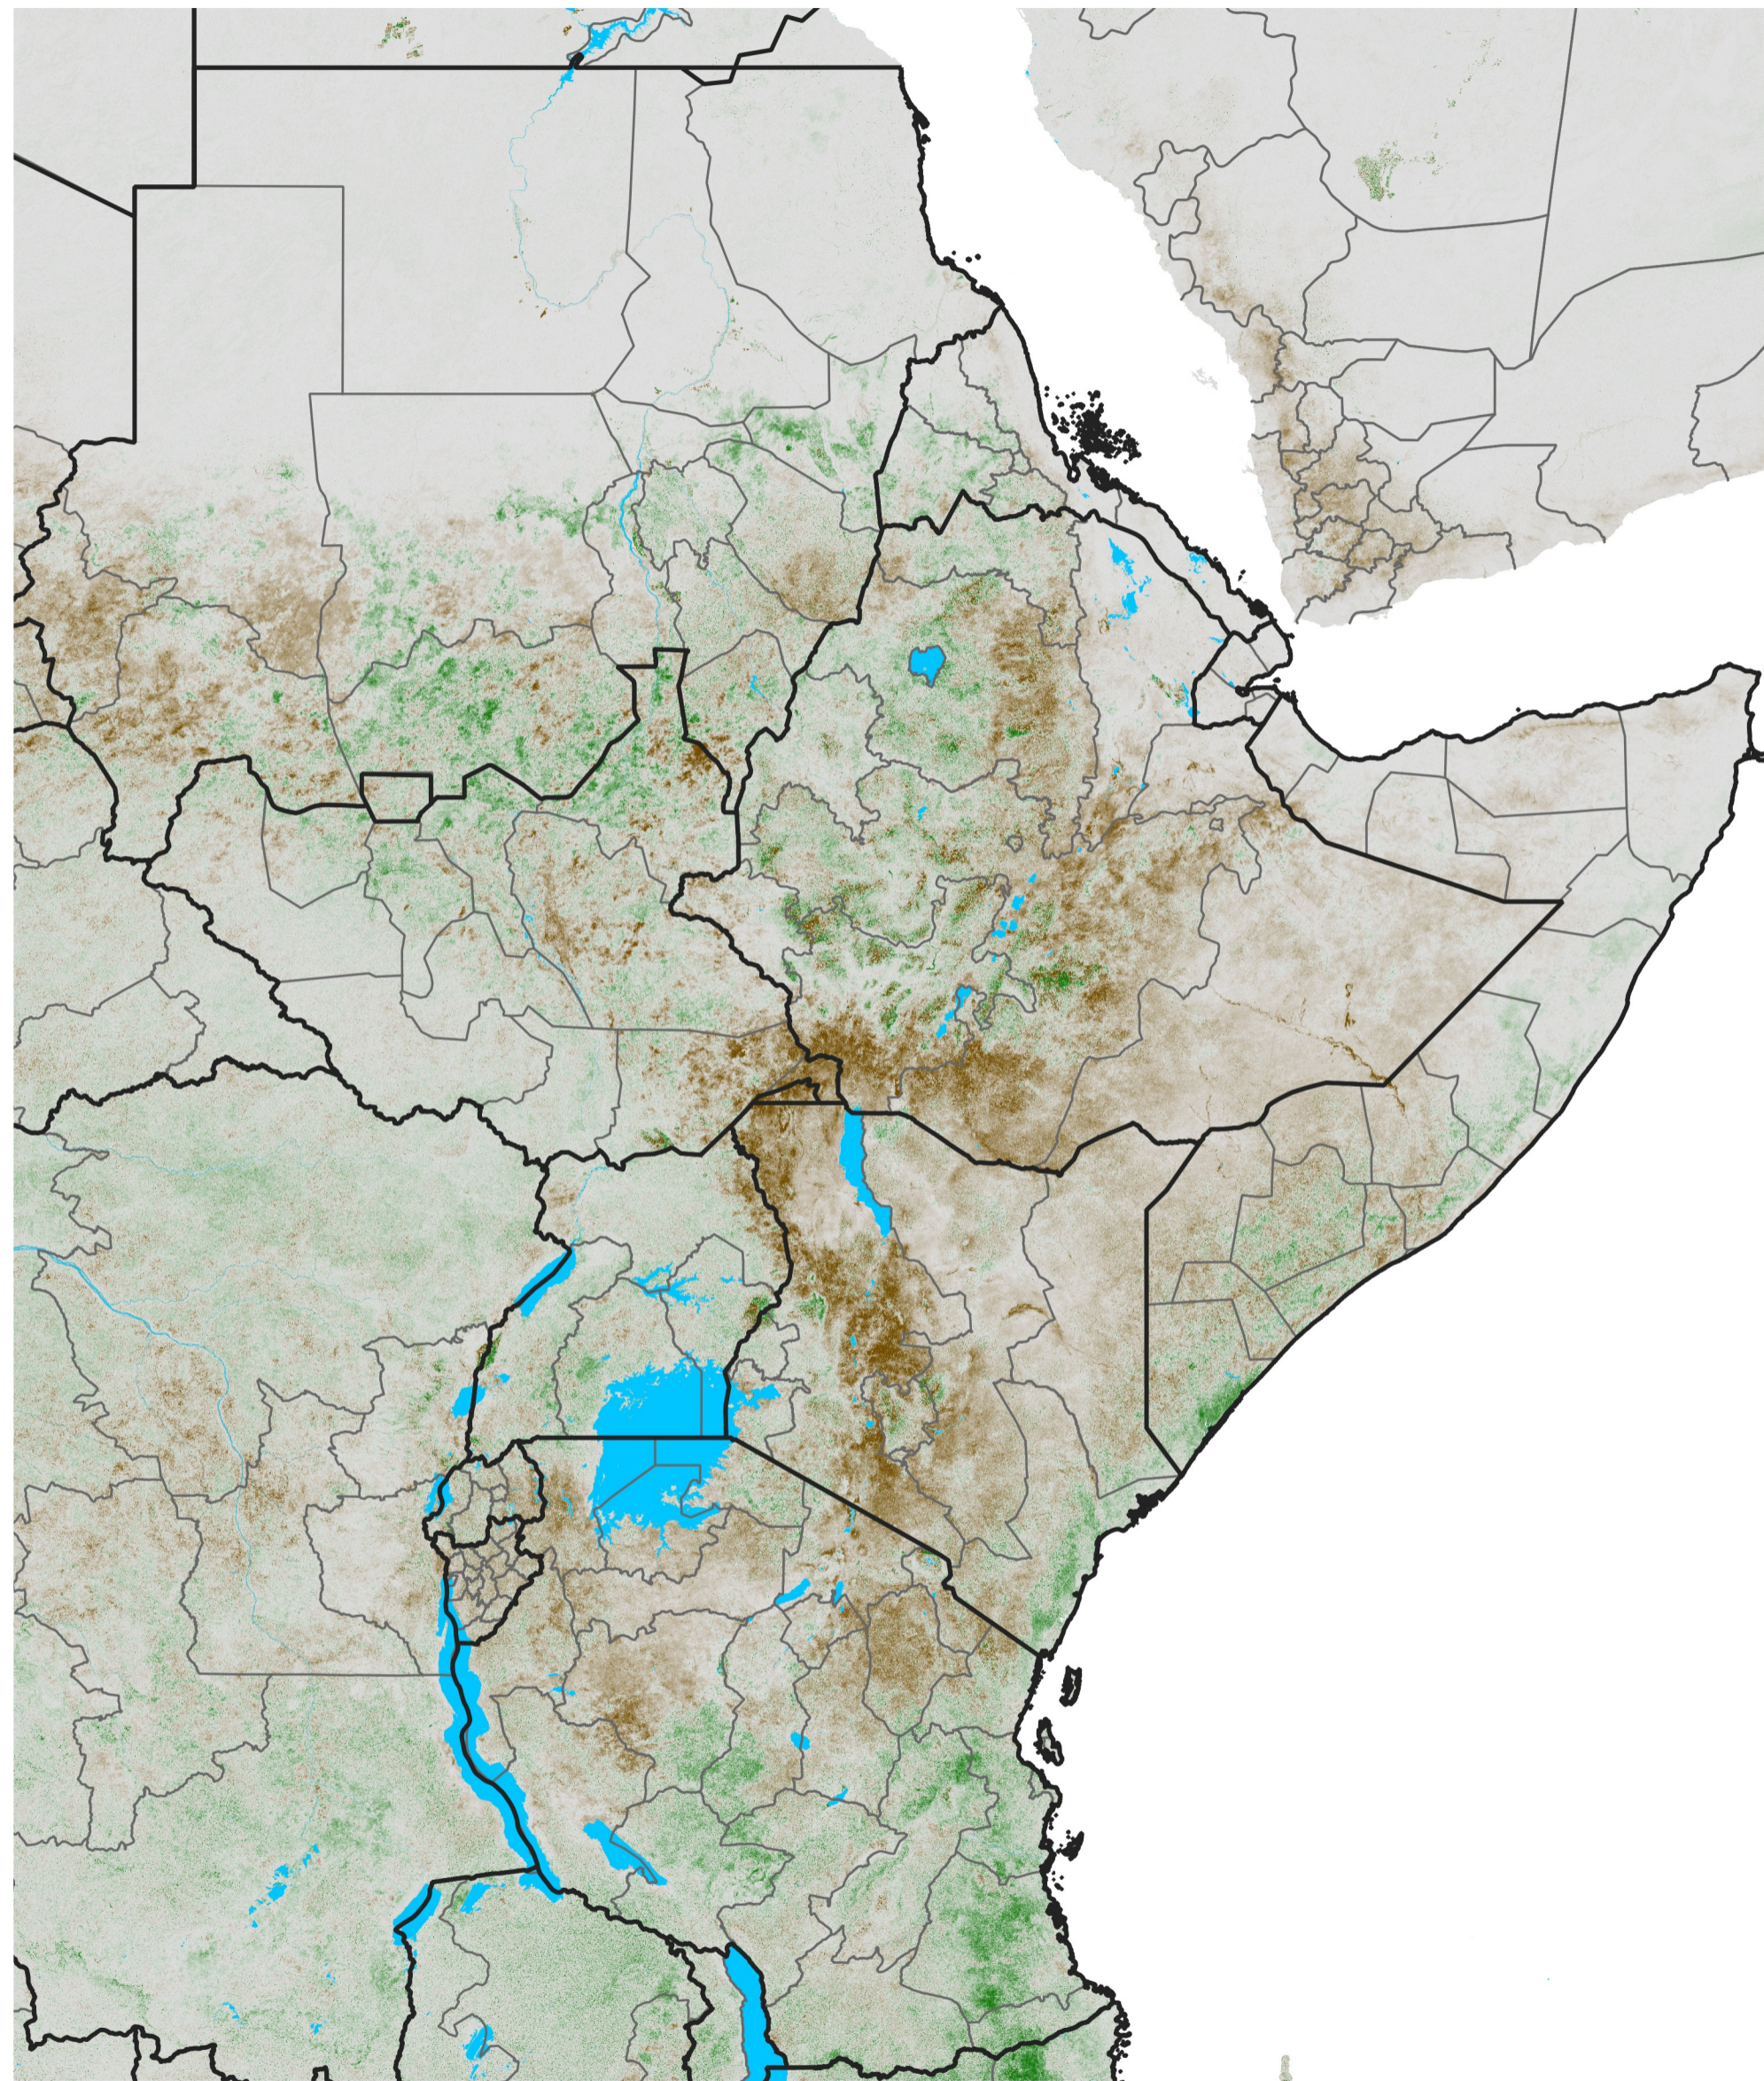

East Africa NDVI Anomaly

2014 minus Mean (2012 - 2021)

Period 41 / Jul 16 - 25, 2014

NDVI Anomaly

< -0.3 -0.2 -0.1 -0.05 0.05 0.1 0.2 >0.3

Negative

No Difference

Positive