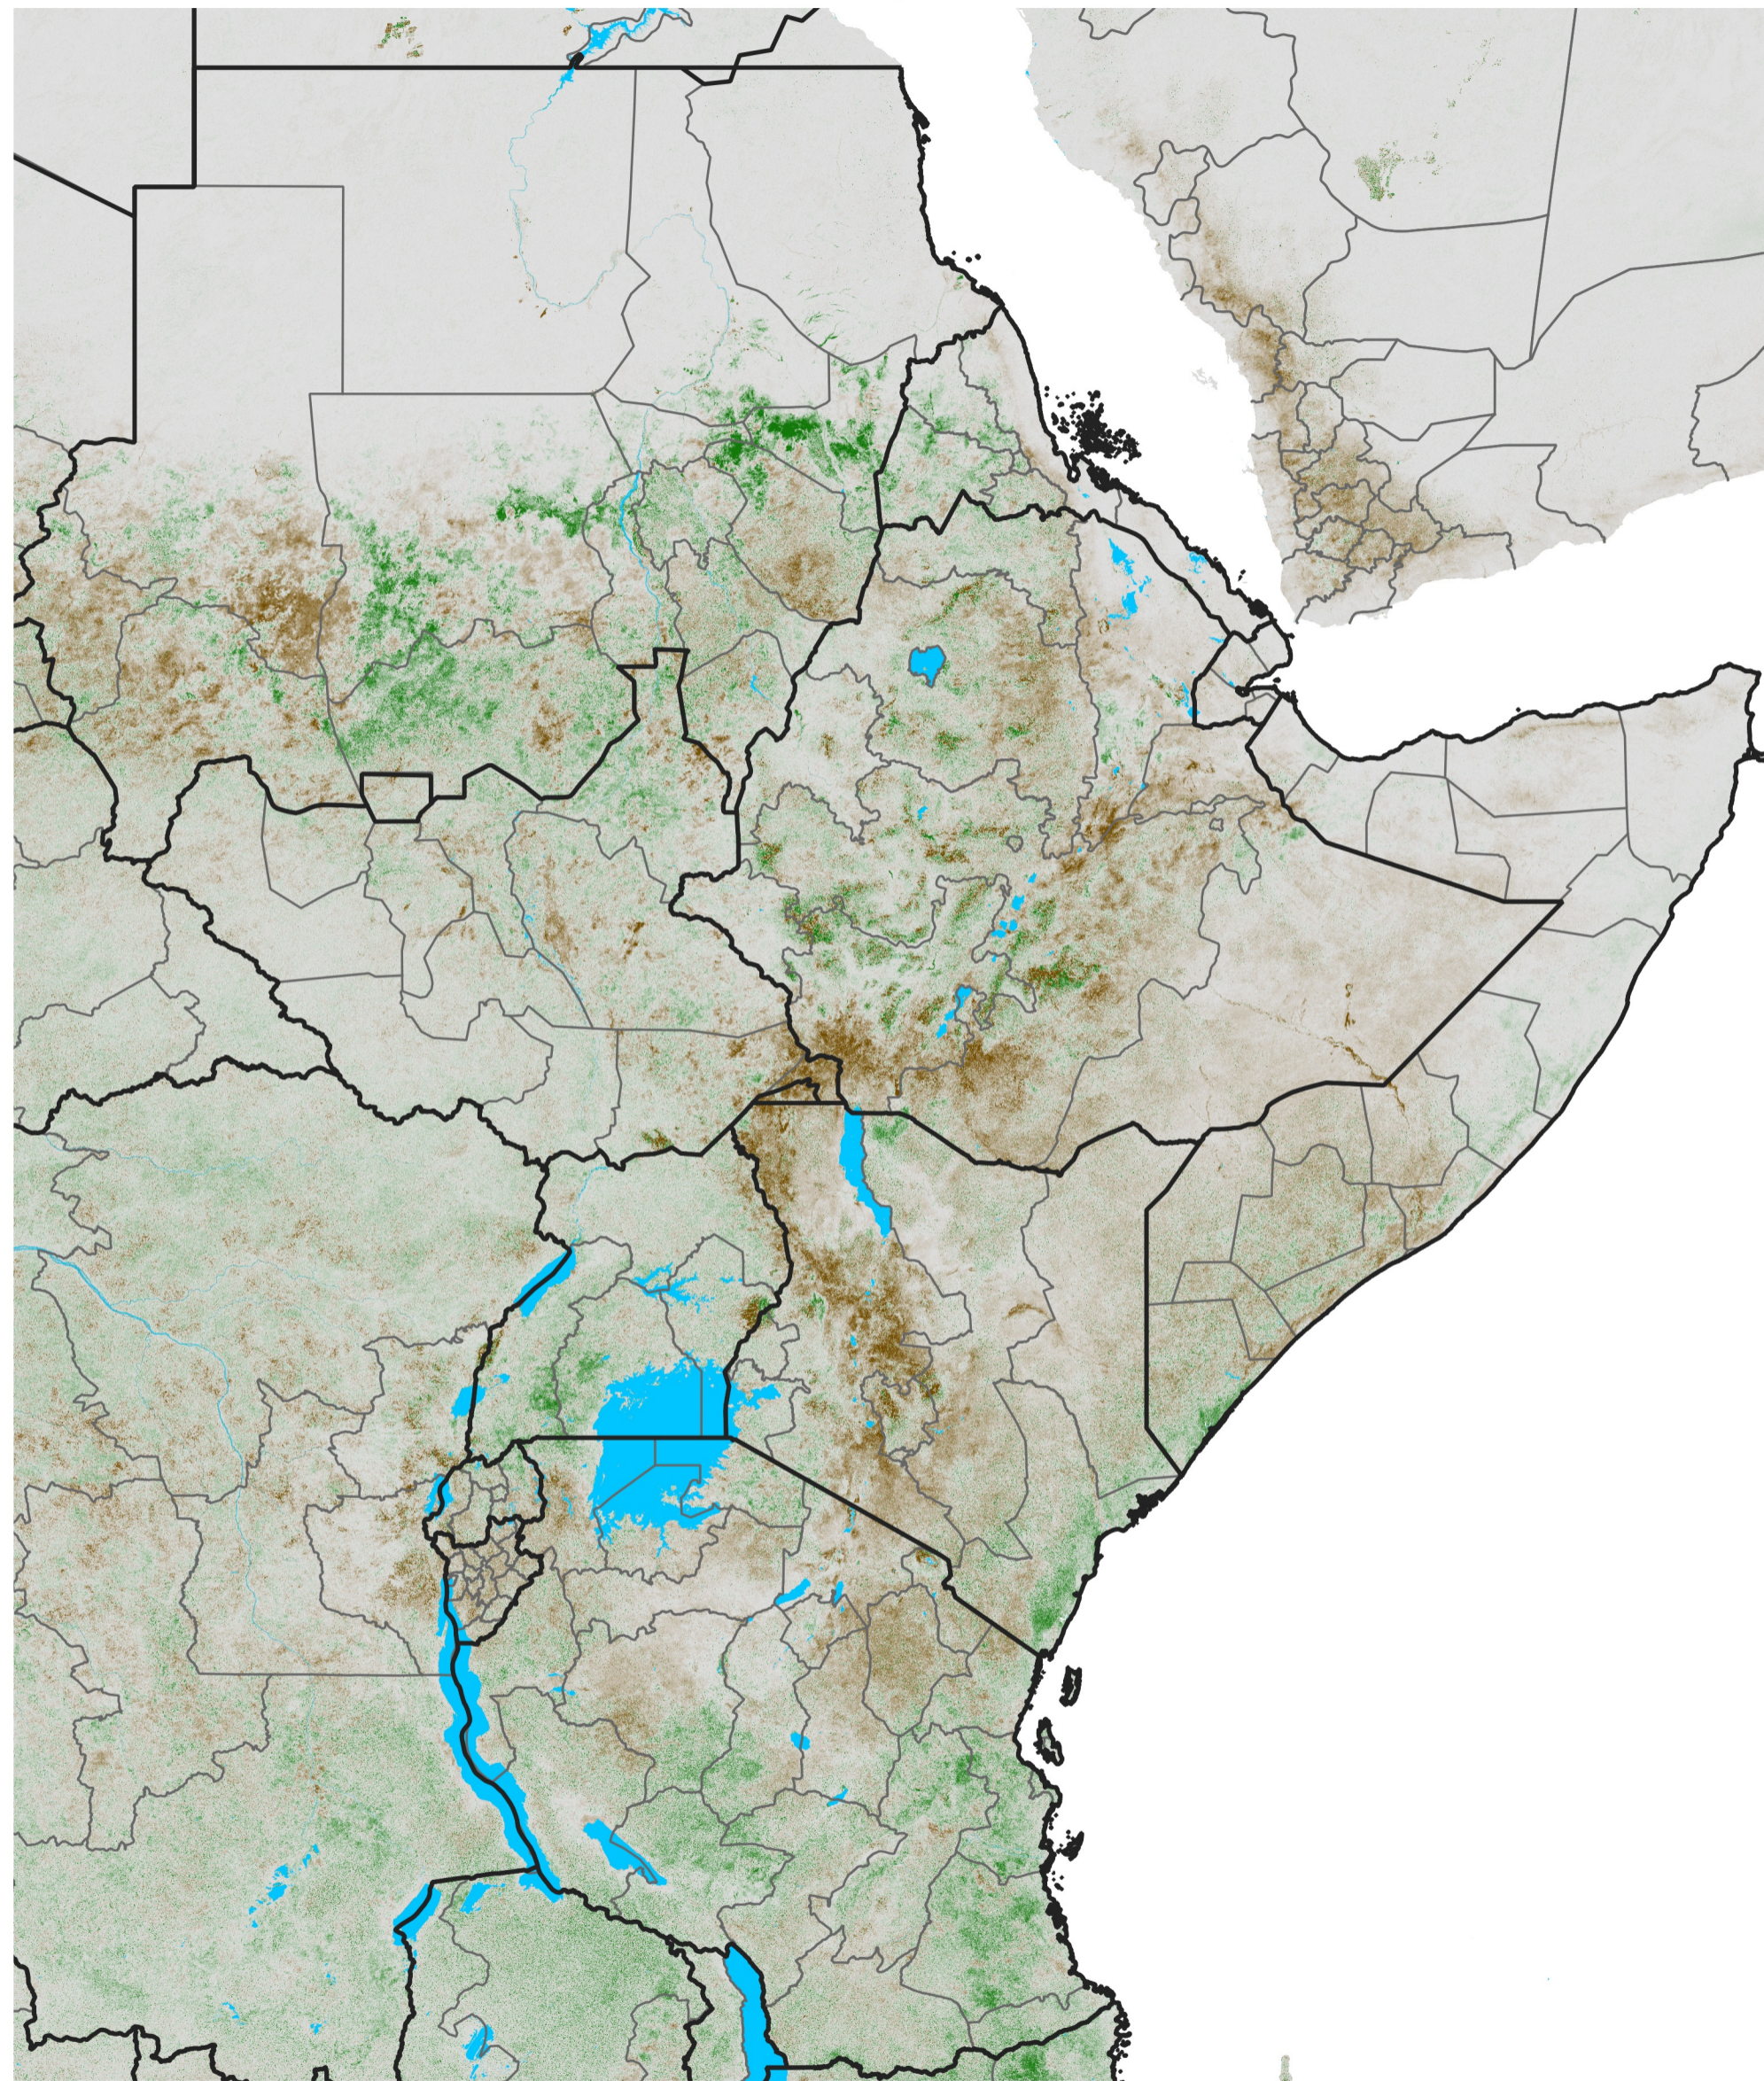

East Africa NDVI Anomaly

2014 minus Mean (2012 - 2021)

Period 45 / Aug 06 - 15, 2014

NDVI Anomaly

< -0.3 -0.2 -0.1 -0.05 0.05 0.1 0.2 >0.3

Negative

No Difference

Positive