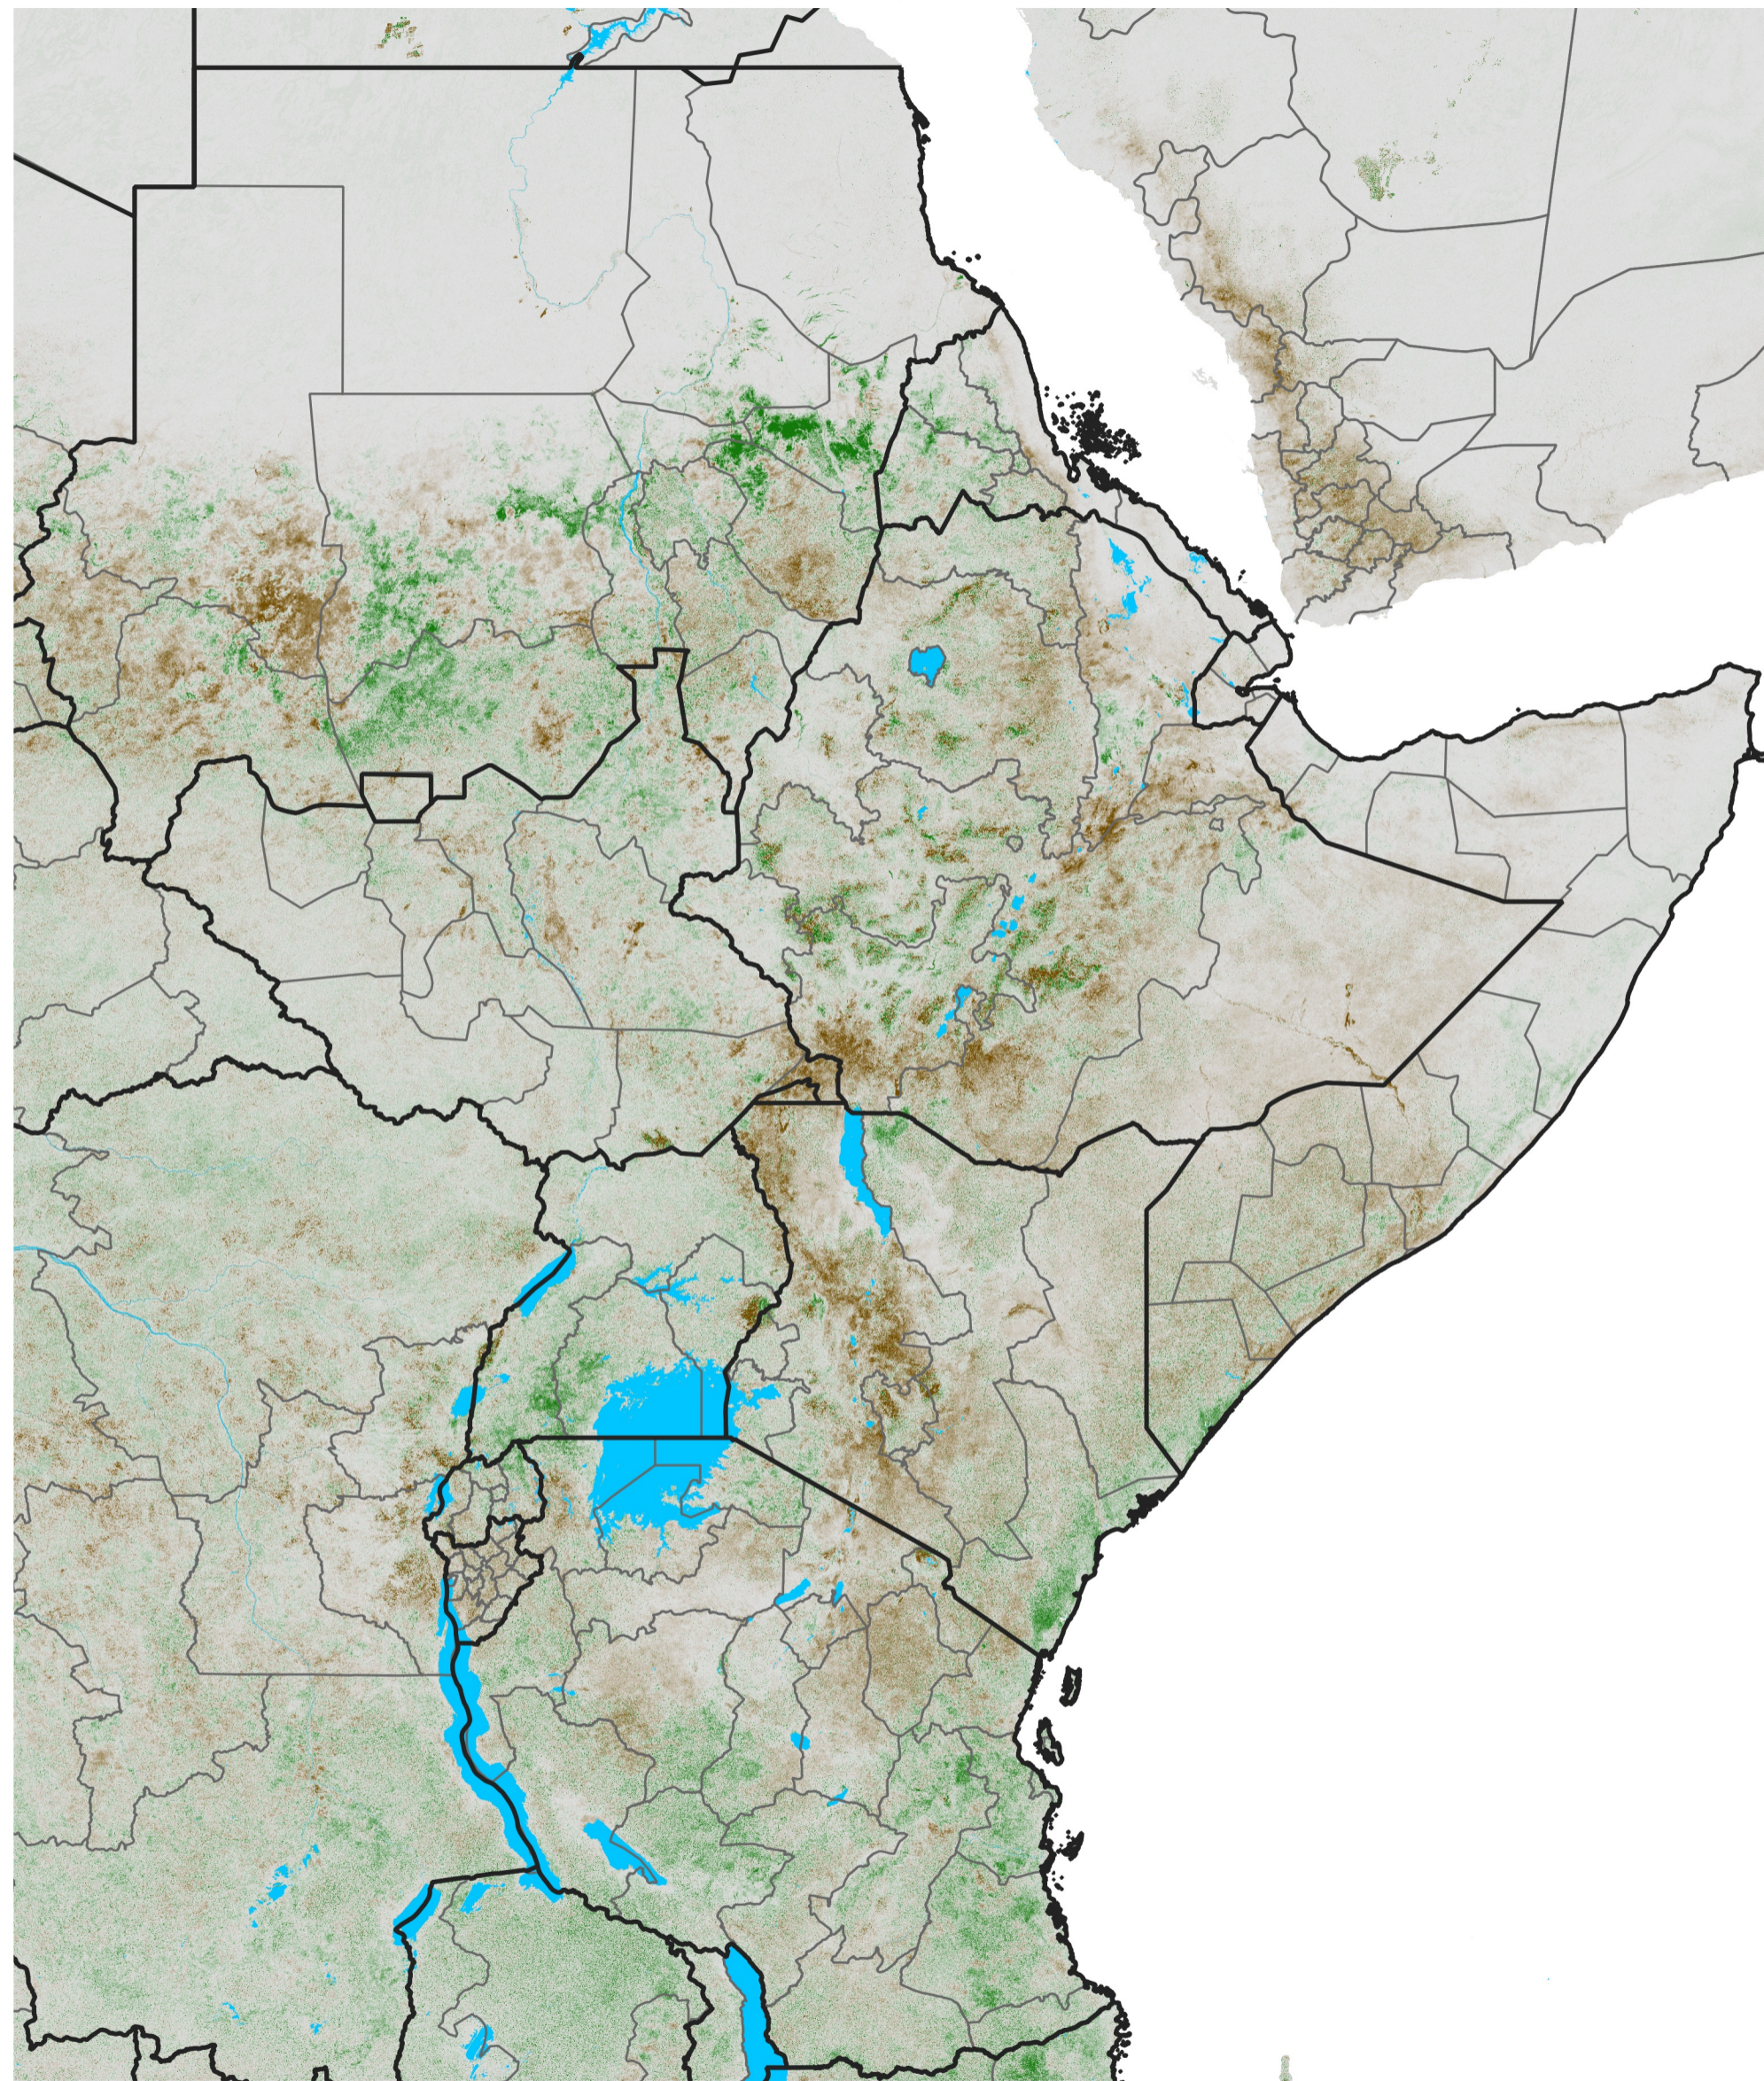

East Africa NDVI Anomaly

2014 minus Mean (2012 - 2021)

Period 46 / Aug 11 - 20, 2014

NDVI Anomaly

< -0.3 -0.2 -0.1 -0.05 0.05 0.1 0.2 >0.3

Negative

No Difference

Positive