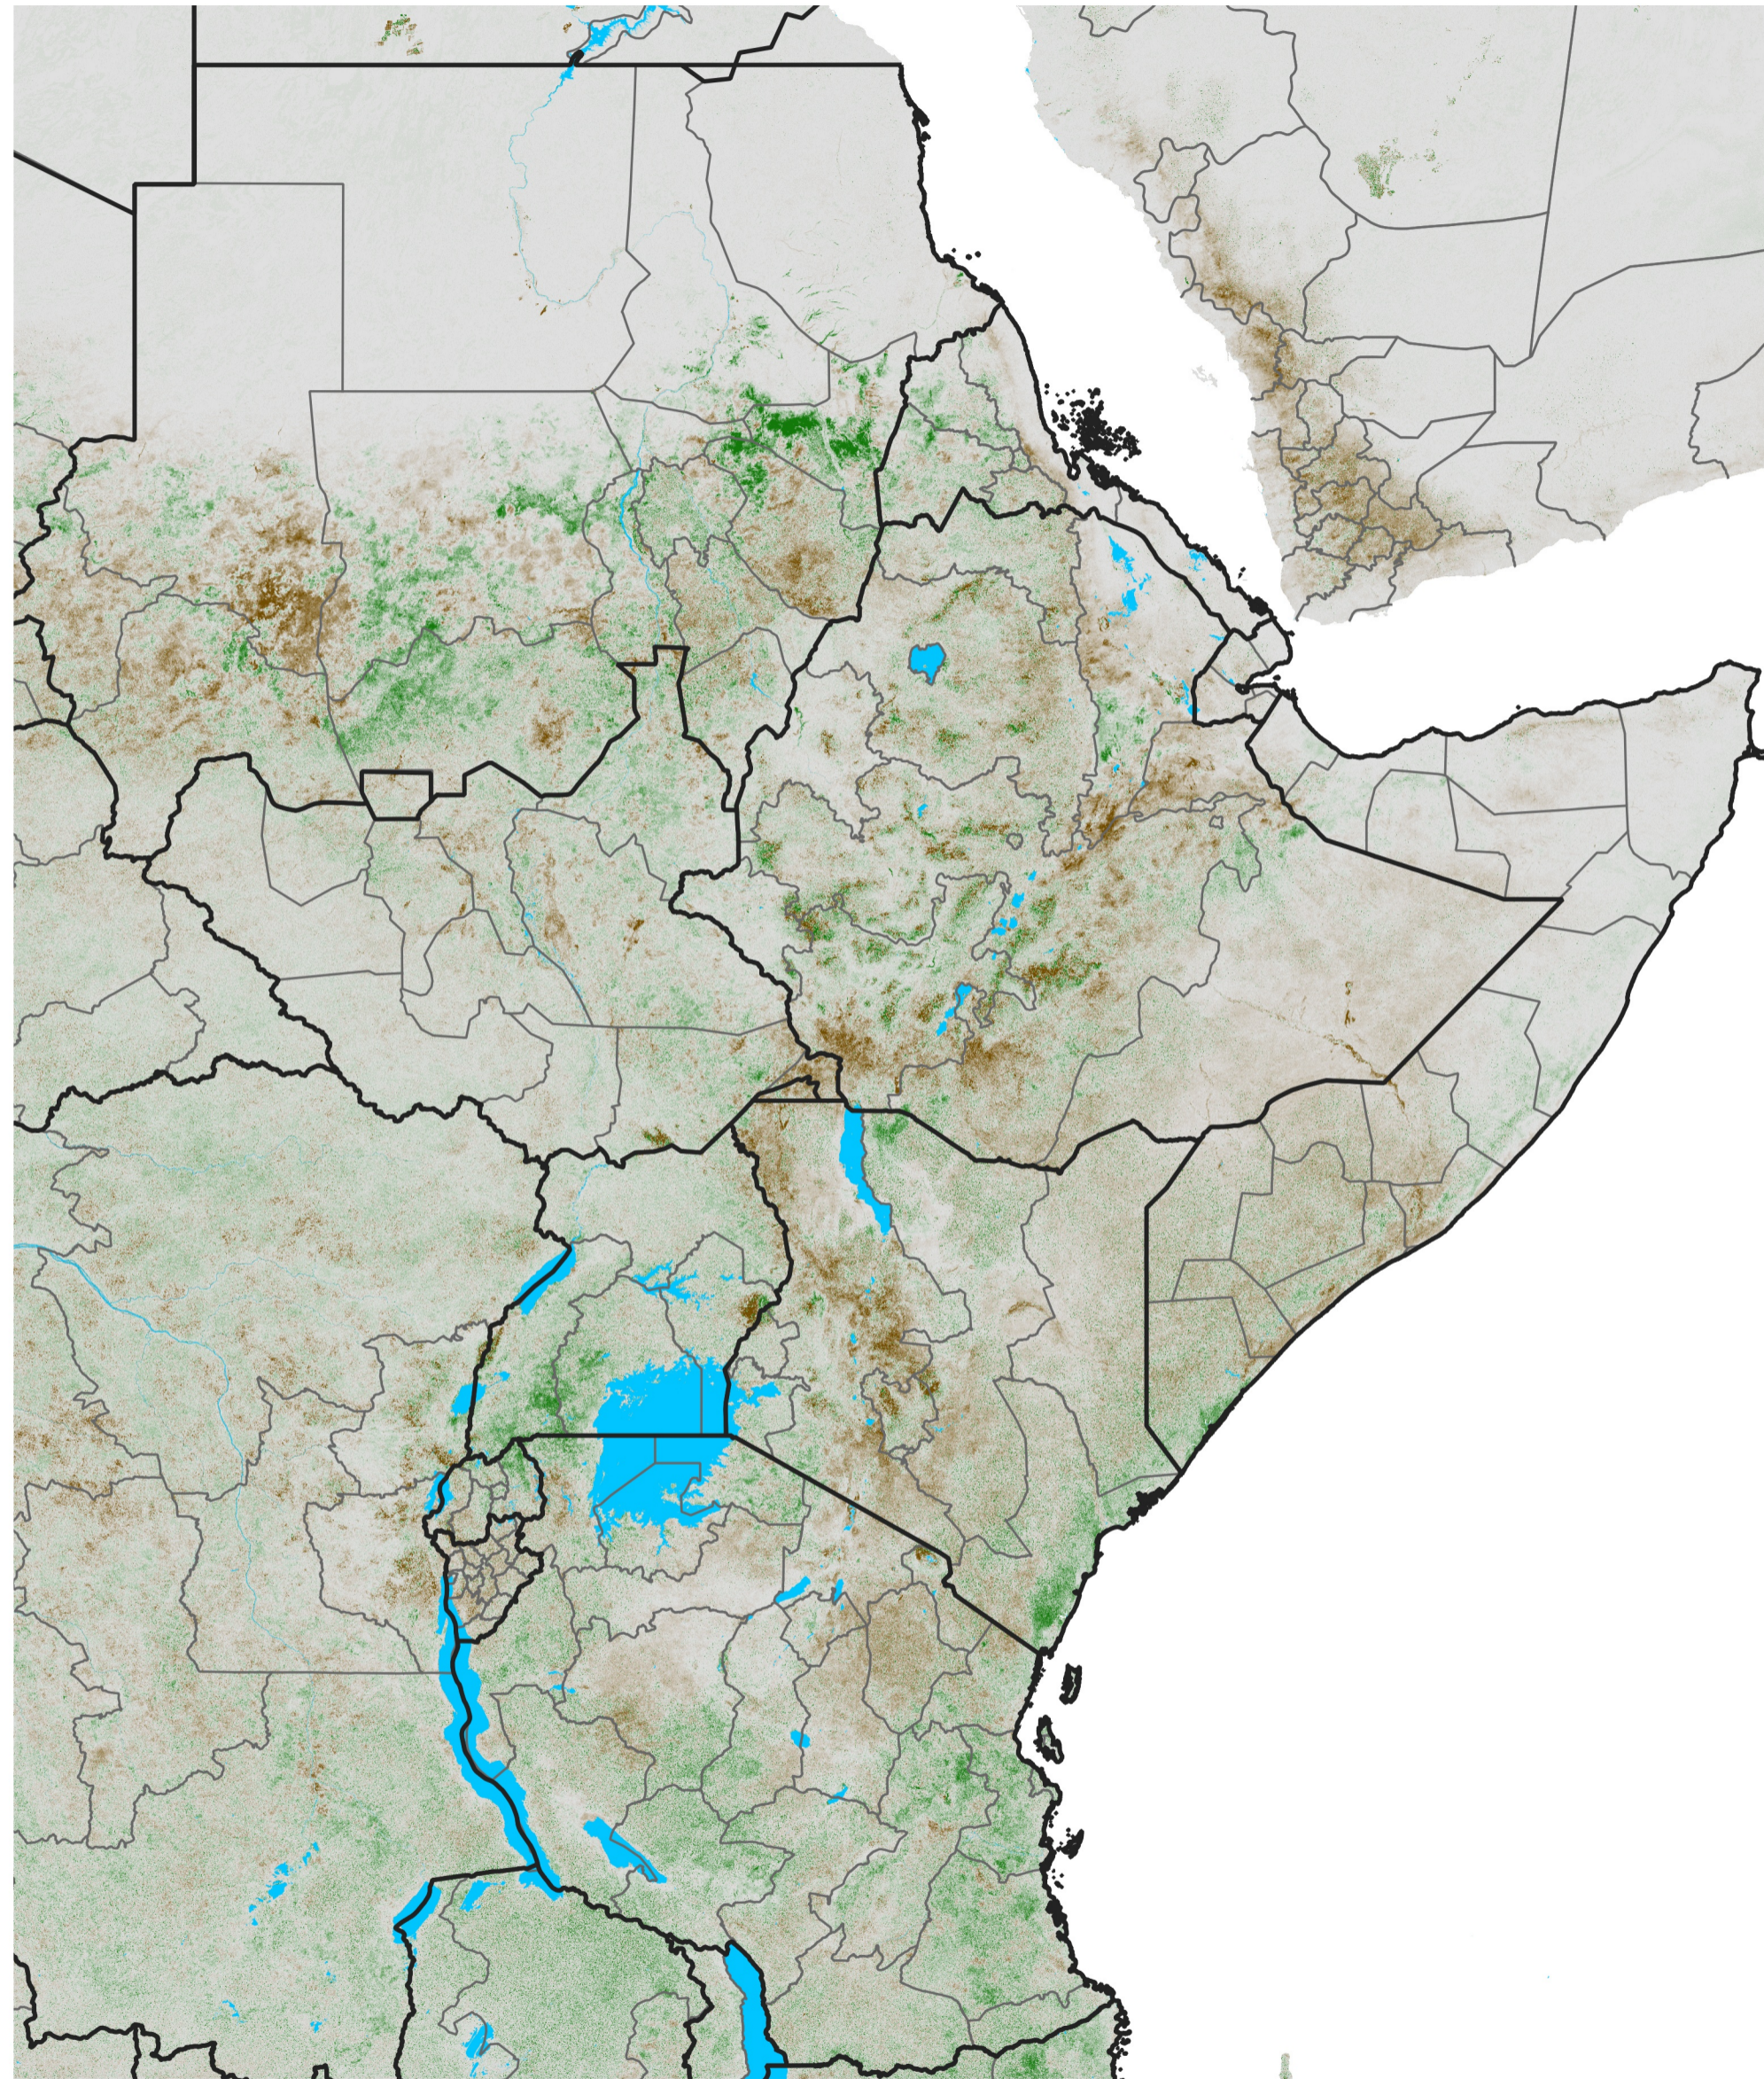

East Africa NDVI Anomaly

2014 minus Mean (2012 - 2021)

Period 47 / Aug 16 - 25, 2014

NDVI Anomaly

< -0.3 -0.2 -0.1 -0.05 0.05 0.1 0.2 >0.3

Negative

No Difference

Positive