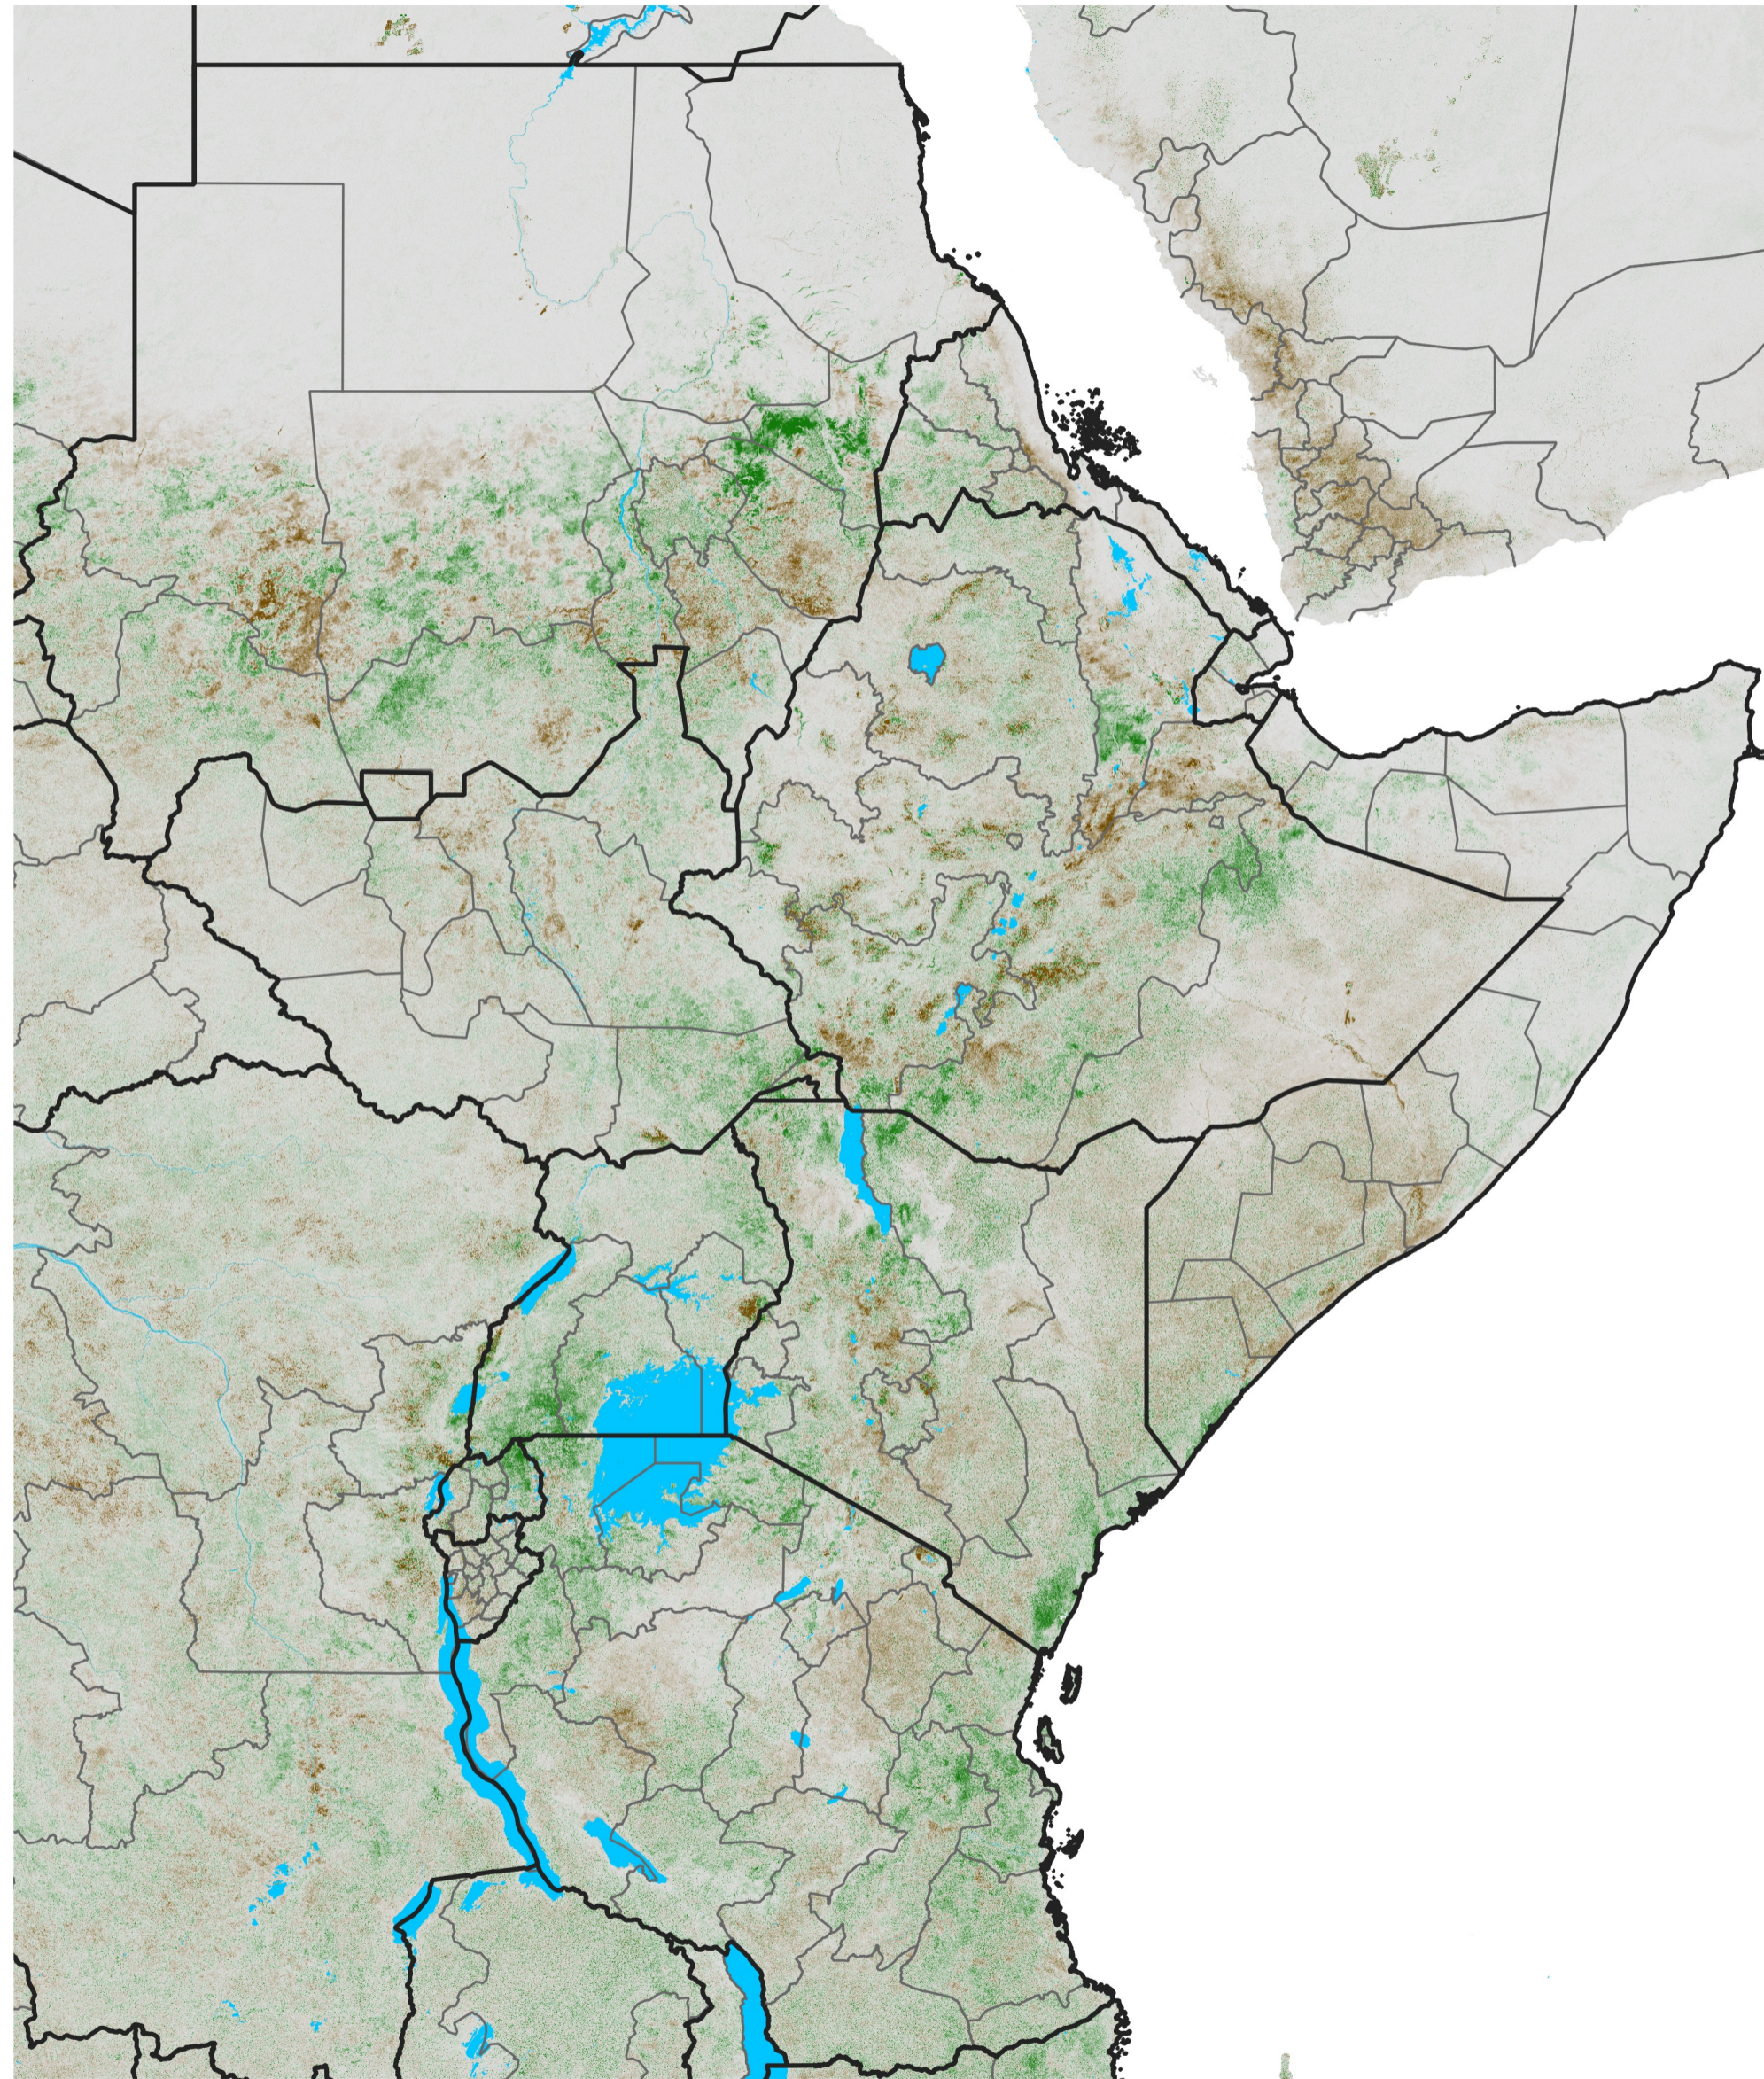

East Africa NDVI Anomaly

2014 minus Mean (2012 - 2021)

Period 50 / Sep 01 - 10, 2014

NDVI Anomaly

<math><-0.3</math> -0.2 -0.1 -0.05 0.05 0.1 0.2 >0.3

Negative

No Difference

Positive