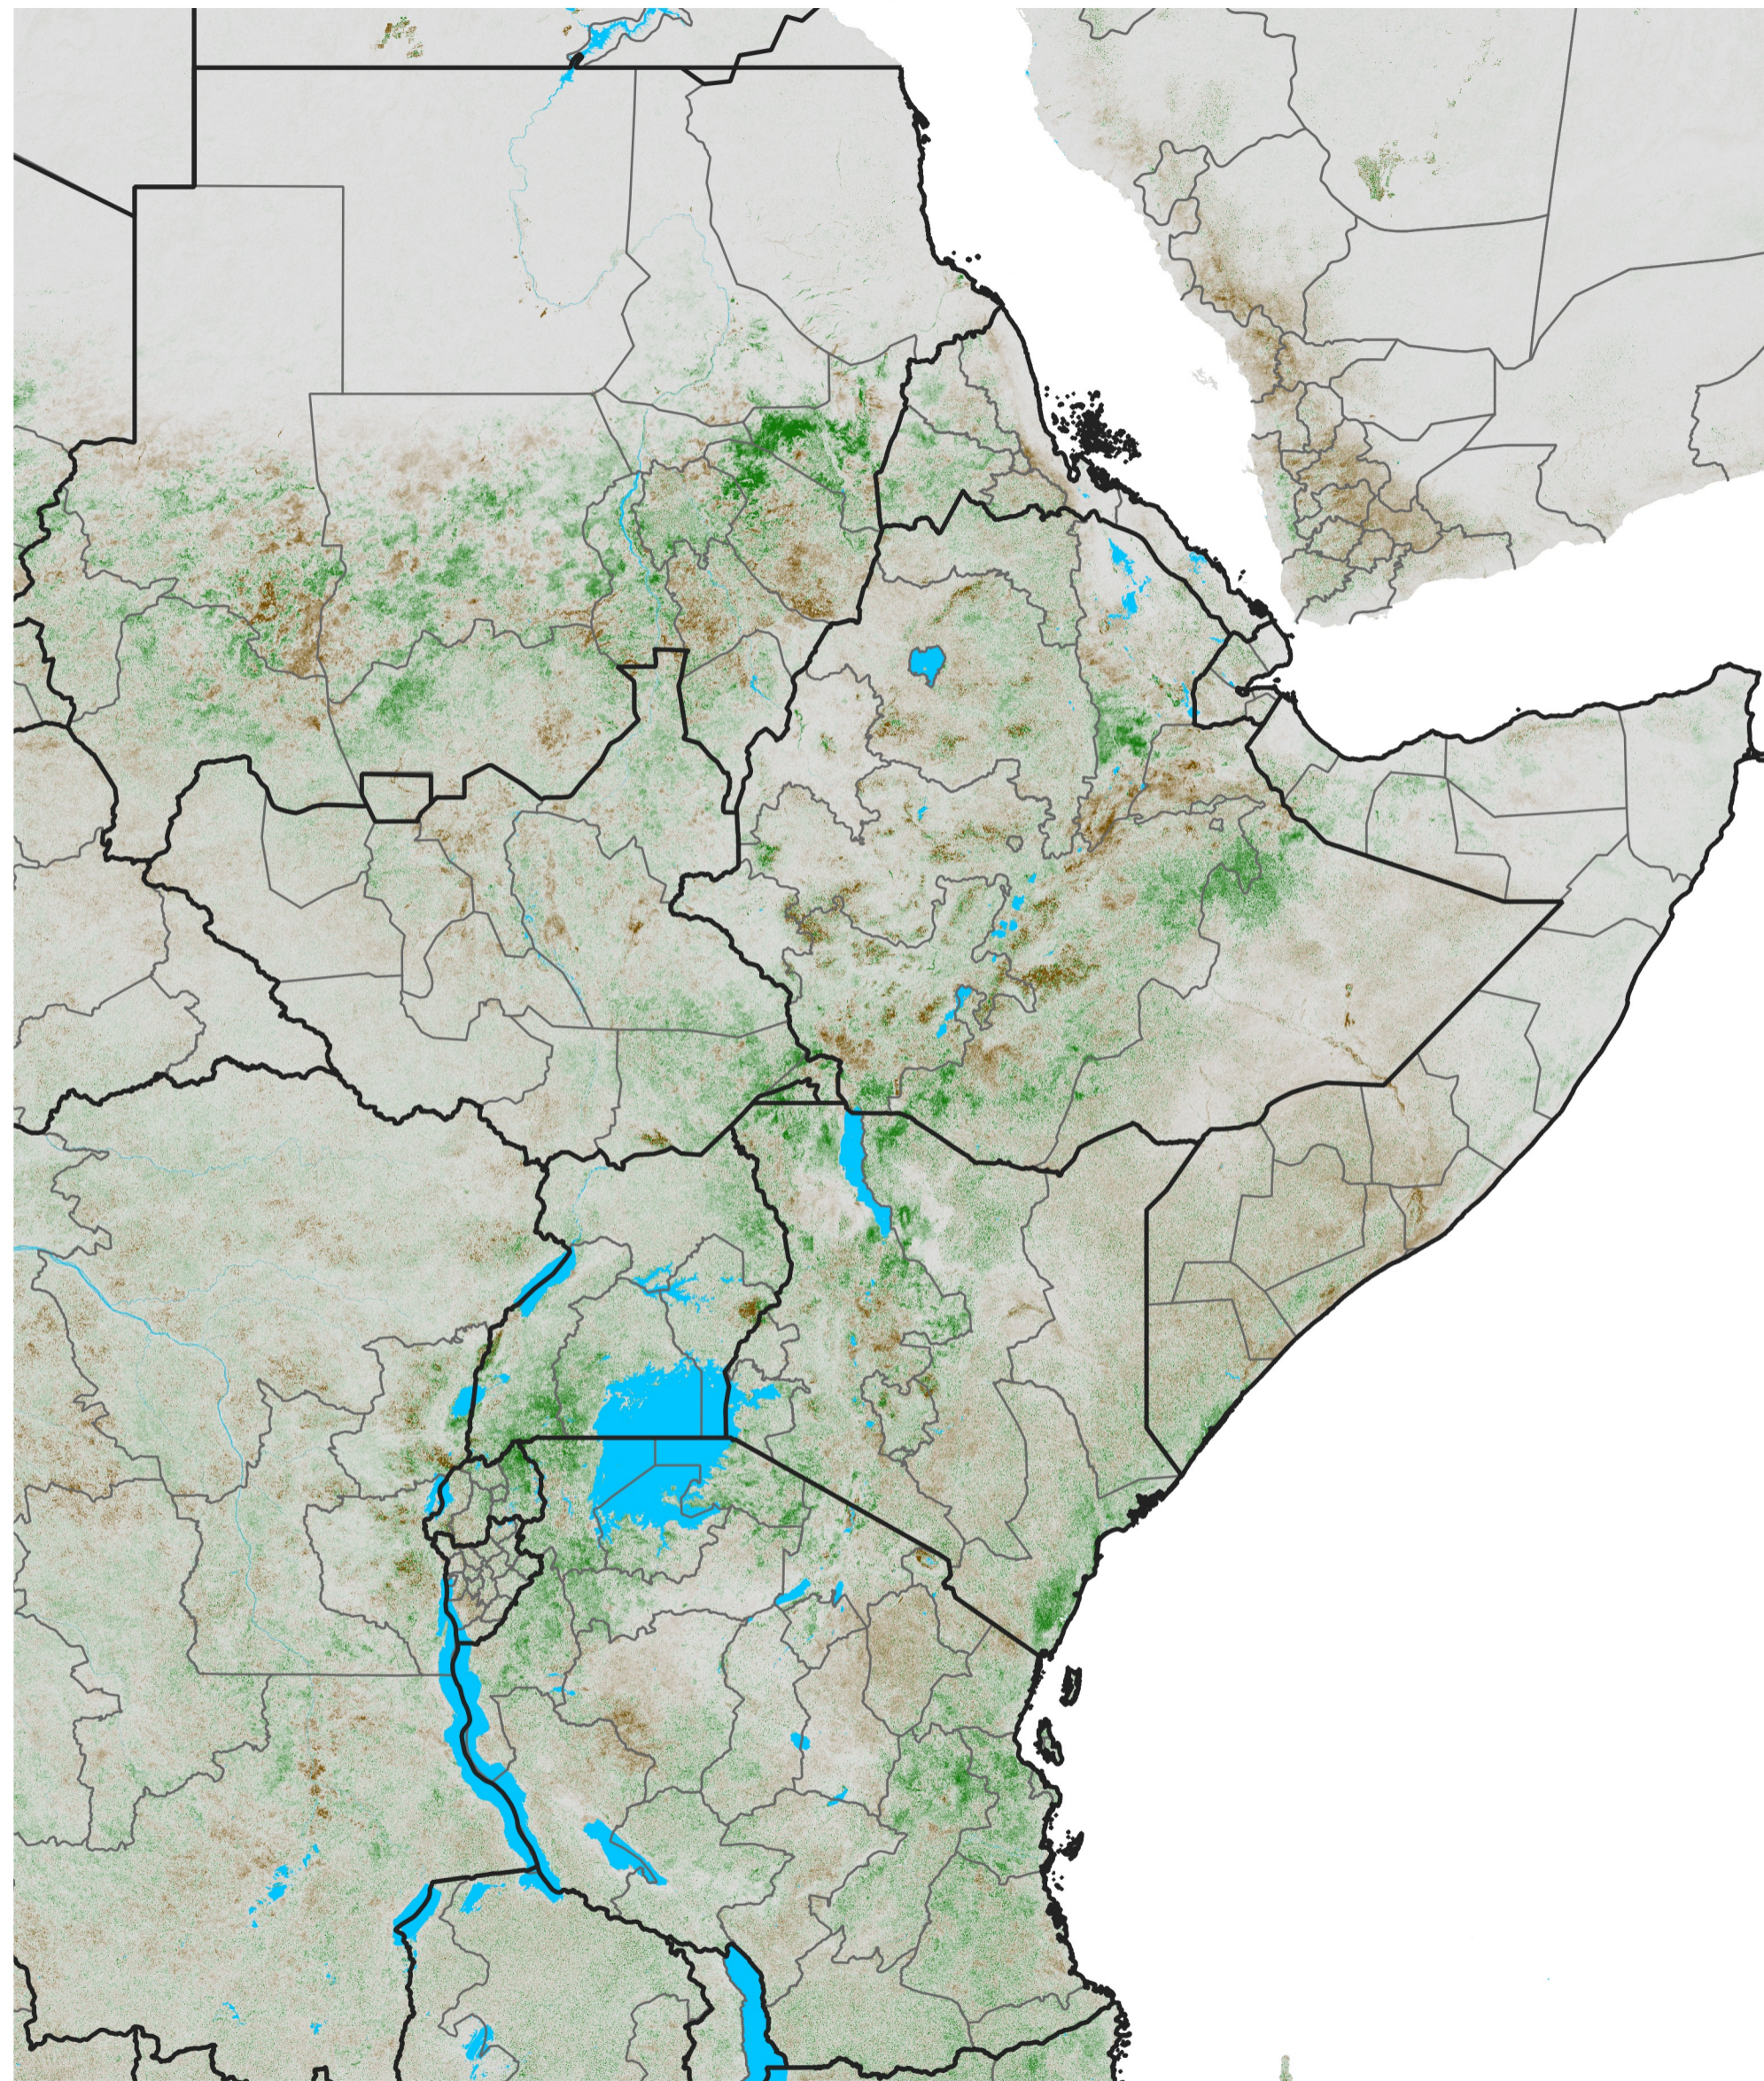

East Africa NDVI Anomaly

2014 minus Mean (2012 - 2021)

Period 51 / Sep 06 - 15, 2014

NDVI Anomaly

<math>< -0.3</math> -0.2 -0.1 -0.05 0.05 0.1 0.2 > 0.3

Negative

No Difference

Positive