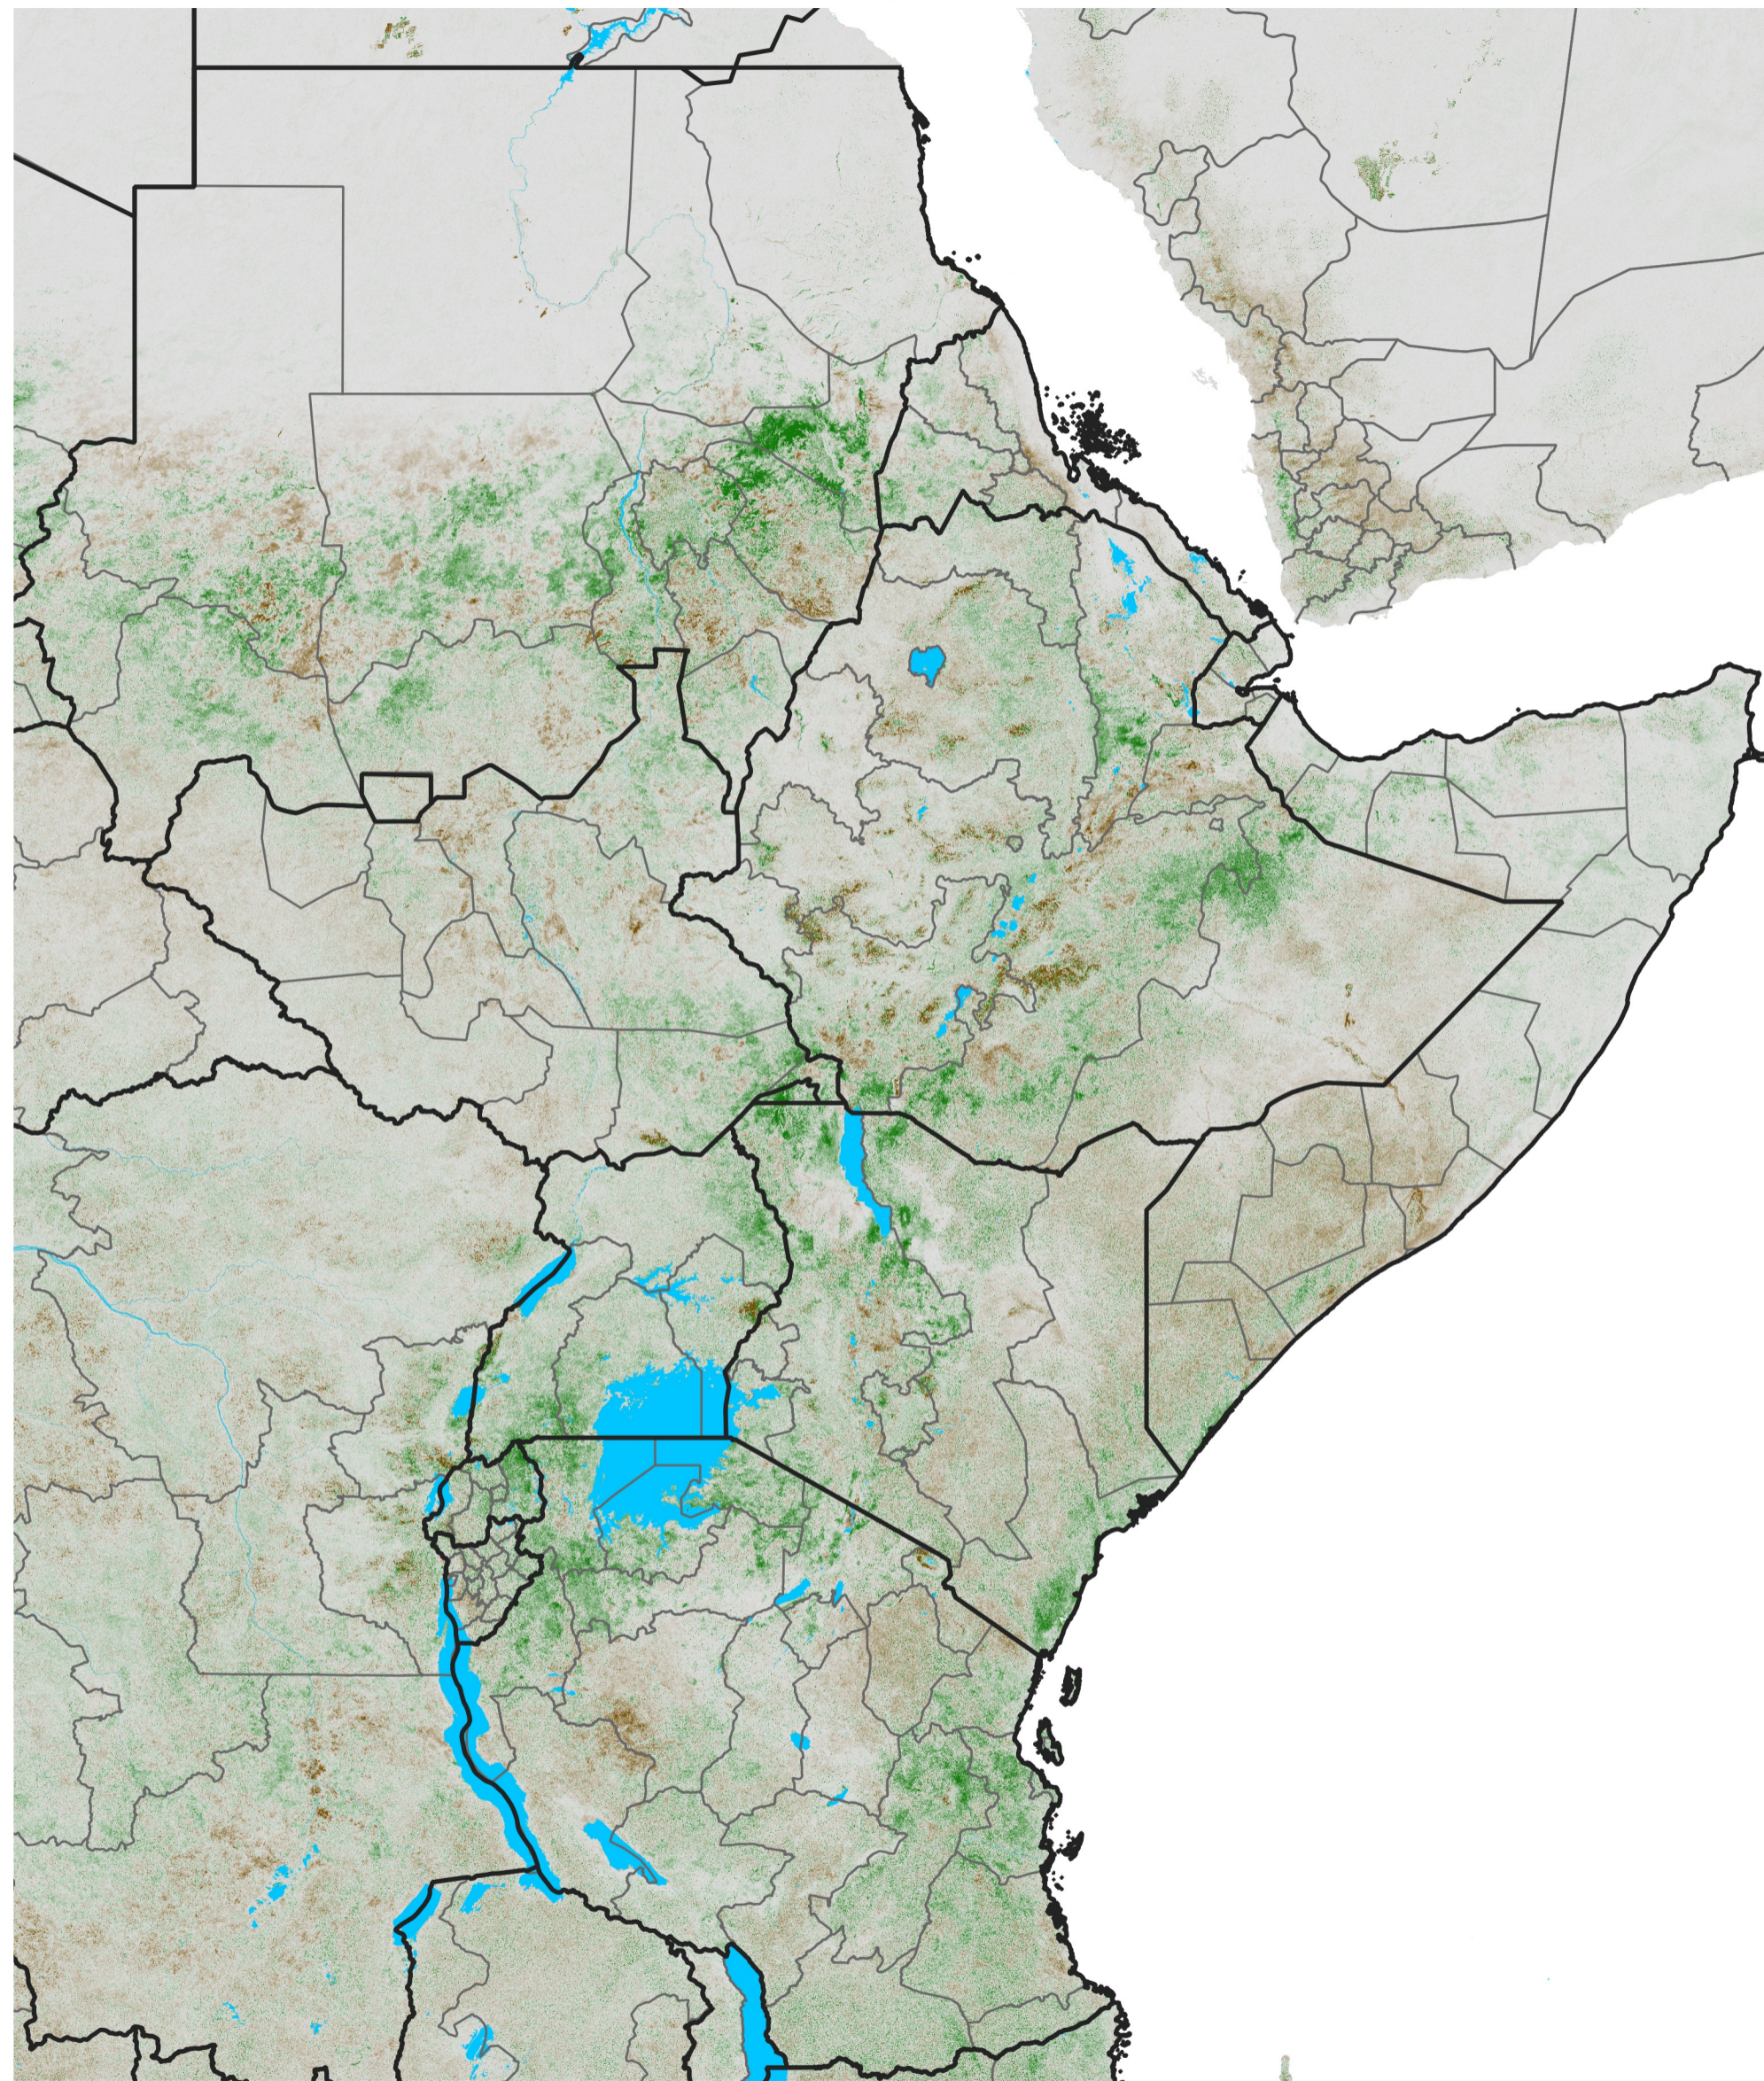

East Africa NDVI Anomaly

2014 minus Mean (2012 - 2021)

Period 53 / Sep 16 - 25, 2014

NDVI Anomaly

< -0.3 -0.2 -0.1 -0.05 0.05 0.1 0.2 >0.3

Negative

No Difference

Positive