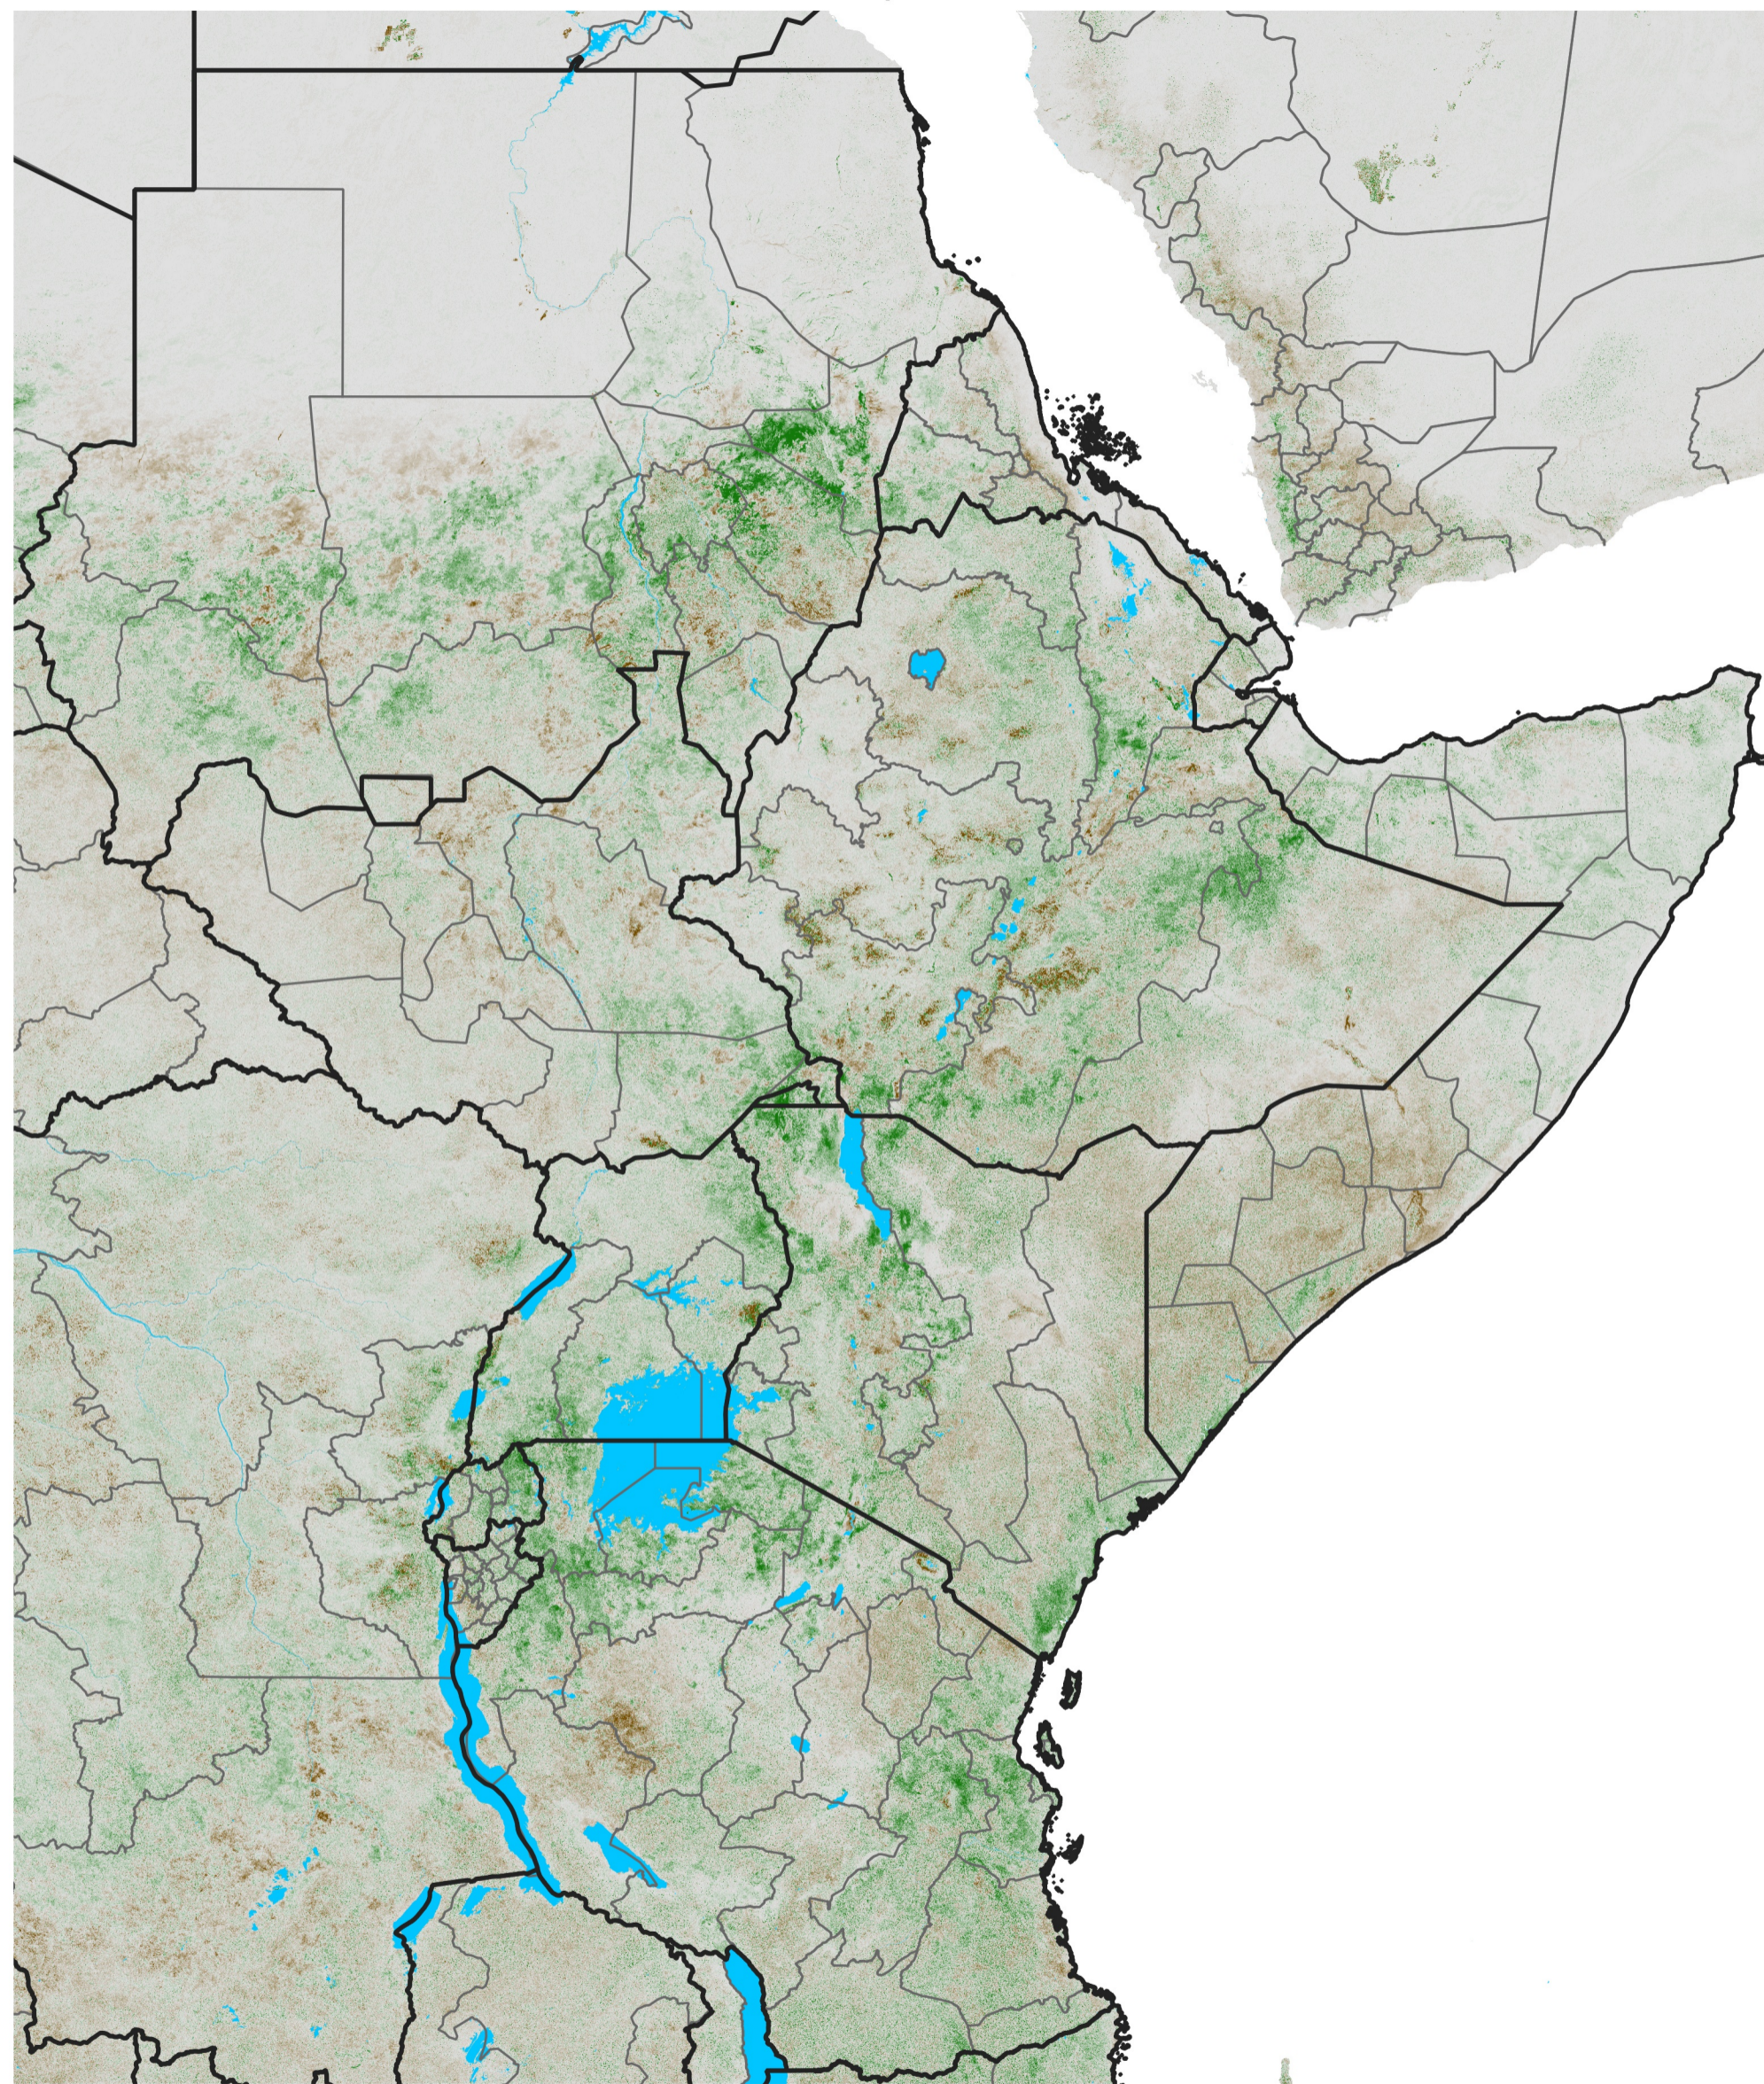

East Africa NDVI Anomaly

2014 minus Mean (2012 - 2021)

Period 54 / Sep 21 - 30, 2014

NDVI Anomaly

< -0.3 -0.2 -0.1 -0.05 0.05 0.1 0.2 >0.3

Negative

No Difference

Positive