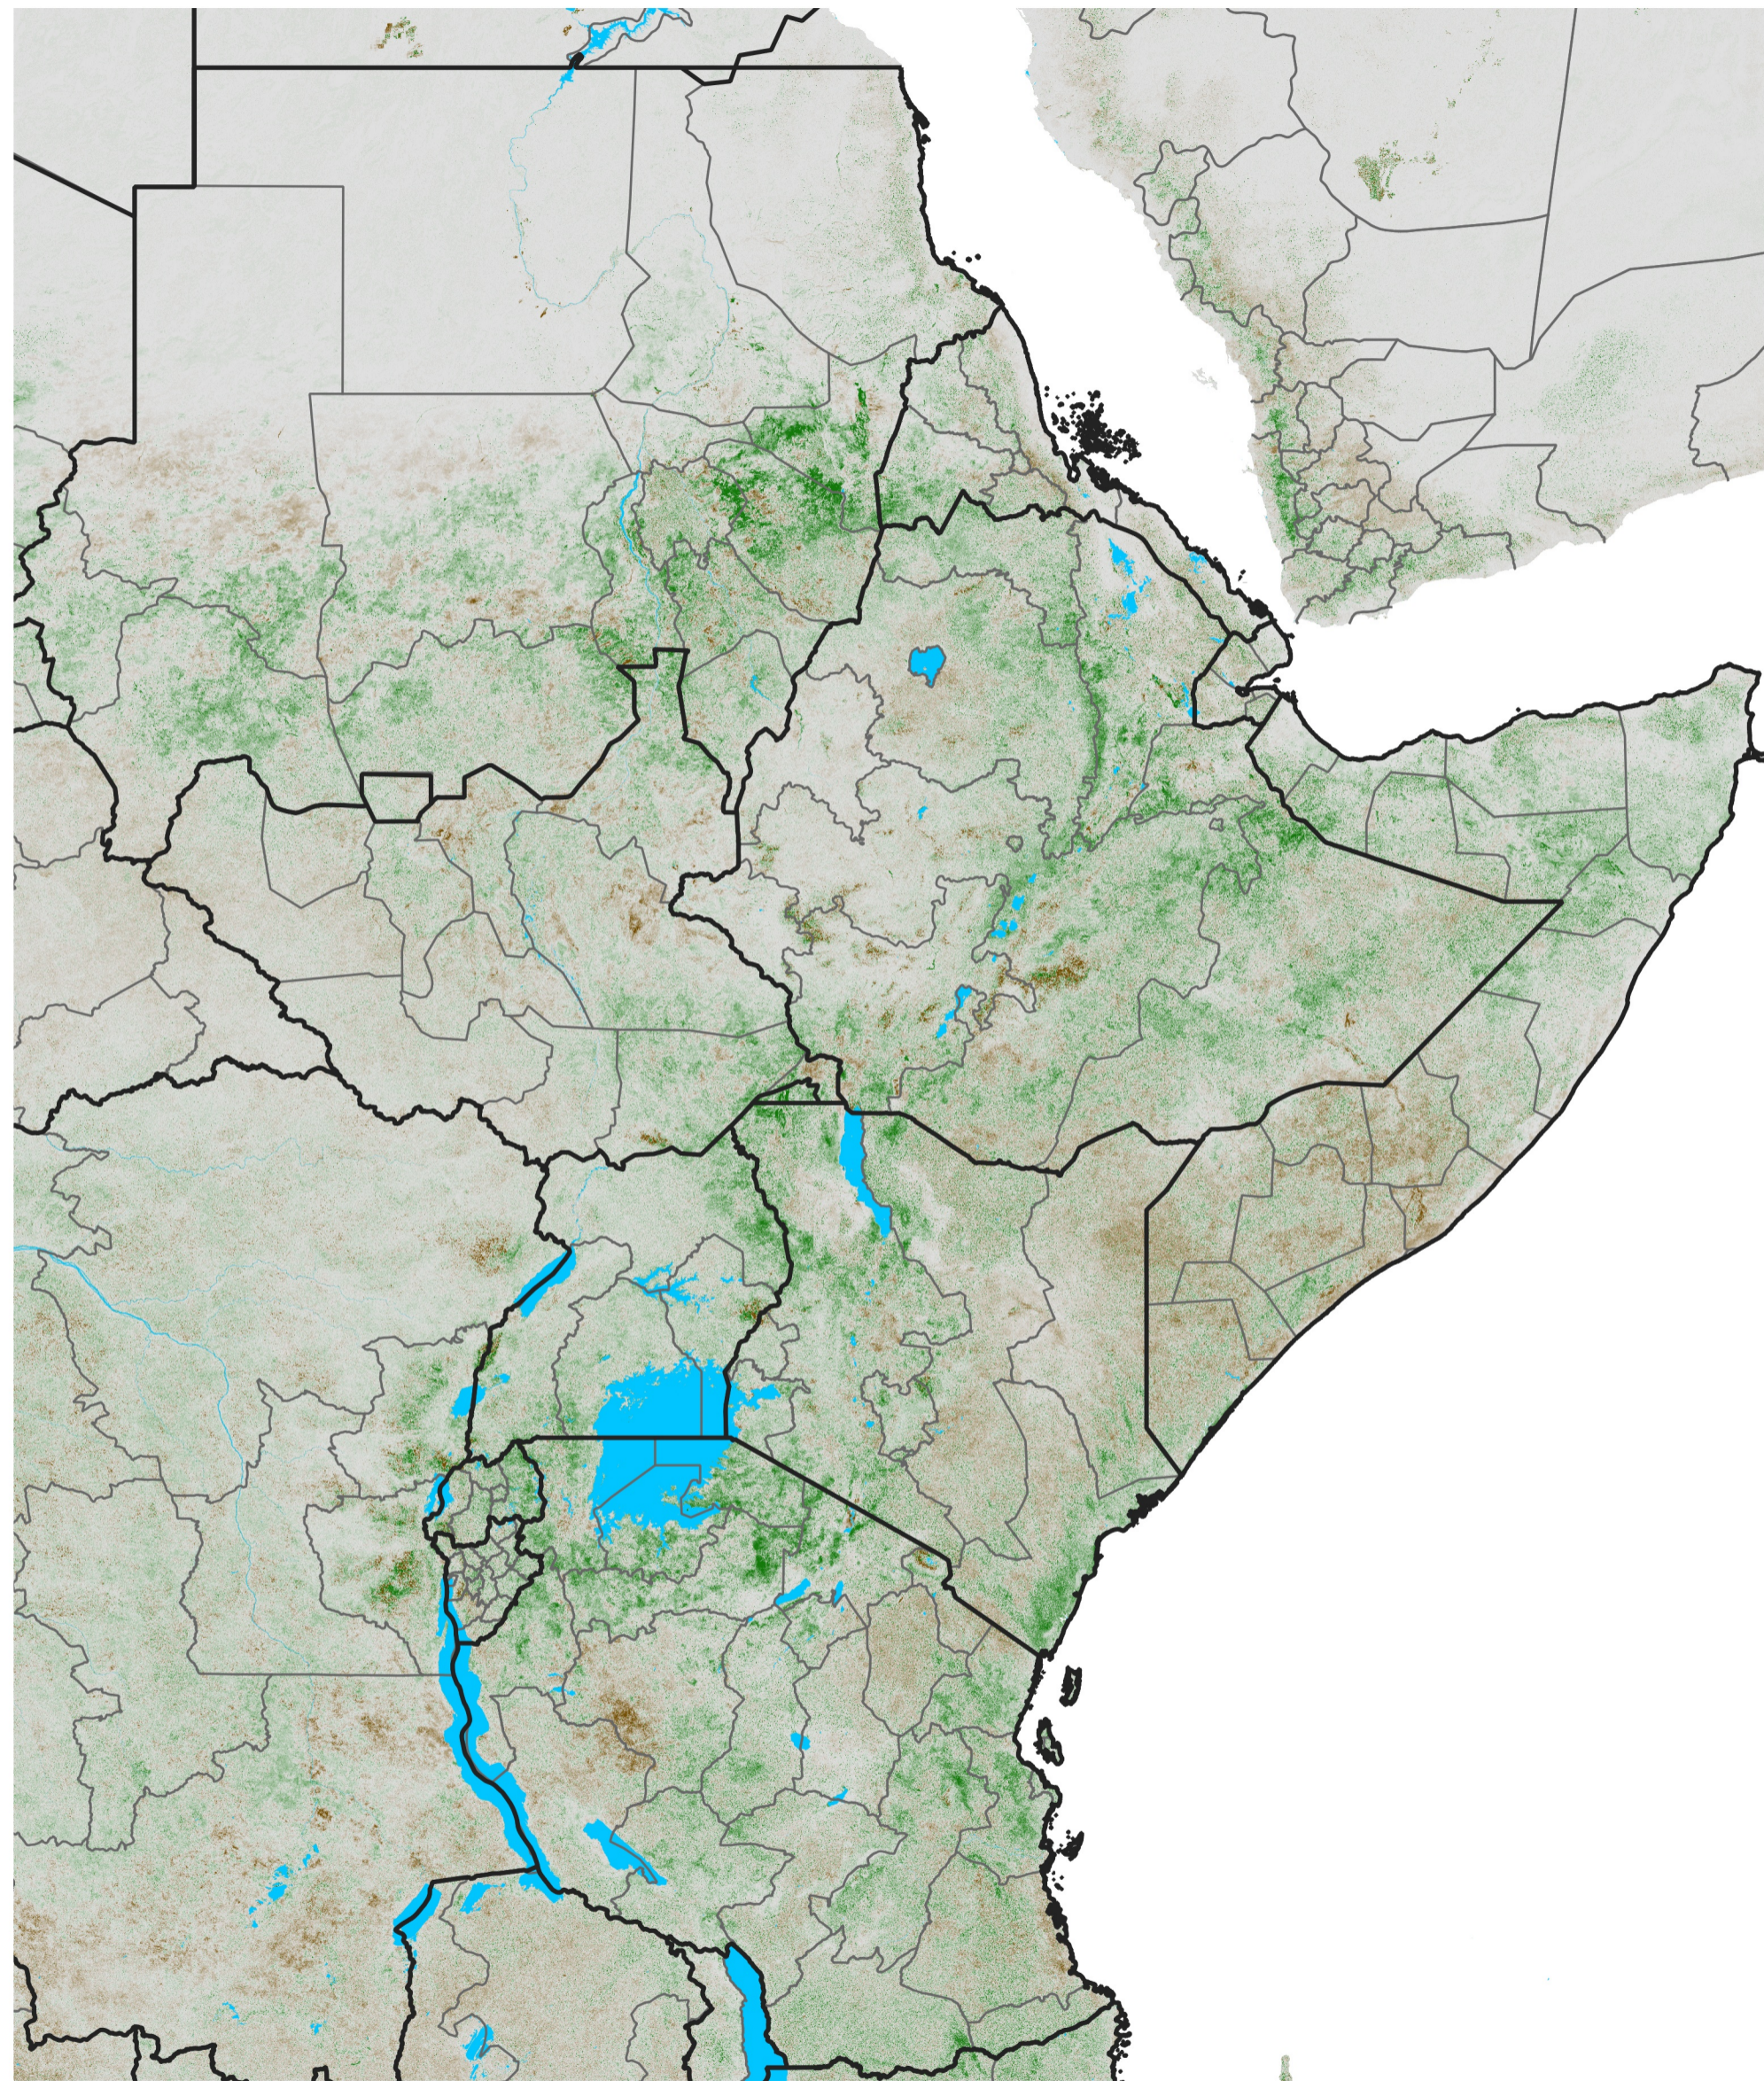

East Africa NDVI Anomaly

2014 minus Mean (2012 - 2021)

Period 57 / Oct 06 - 15, 2014

NDVI Anomaly

< -0.3 -0.2 -0.1 -0.05 0.05 0.1 0.2 > 0.3

Negative

No Difference

Positive