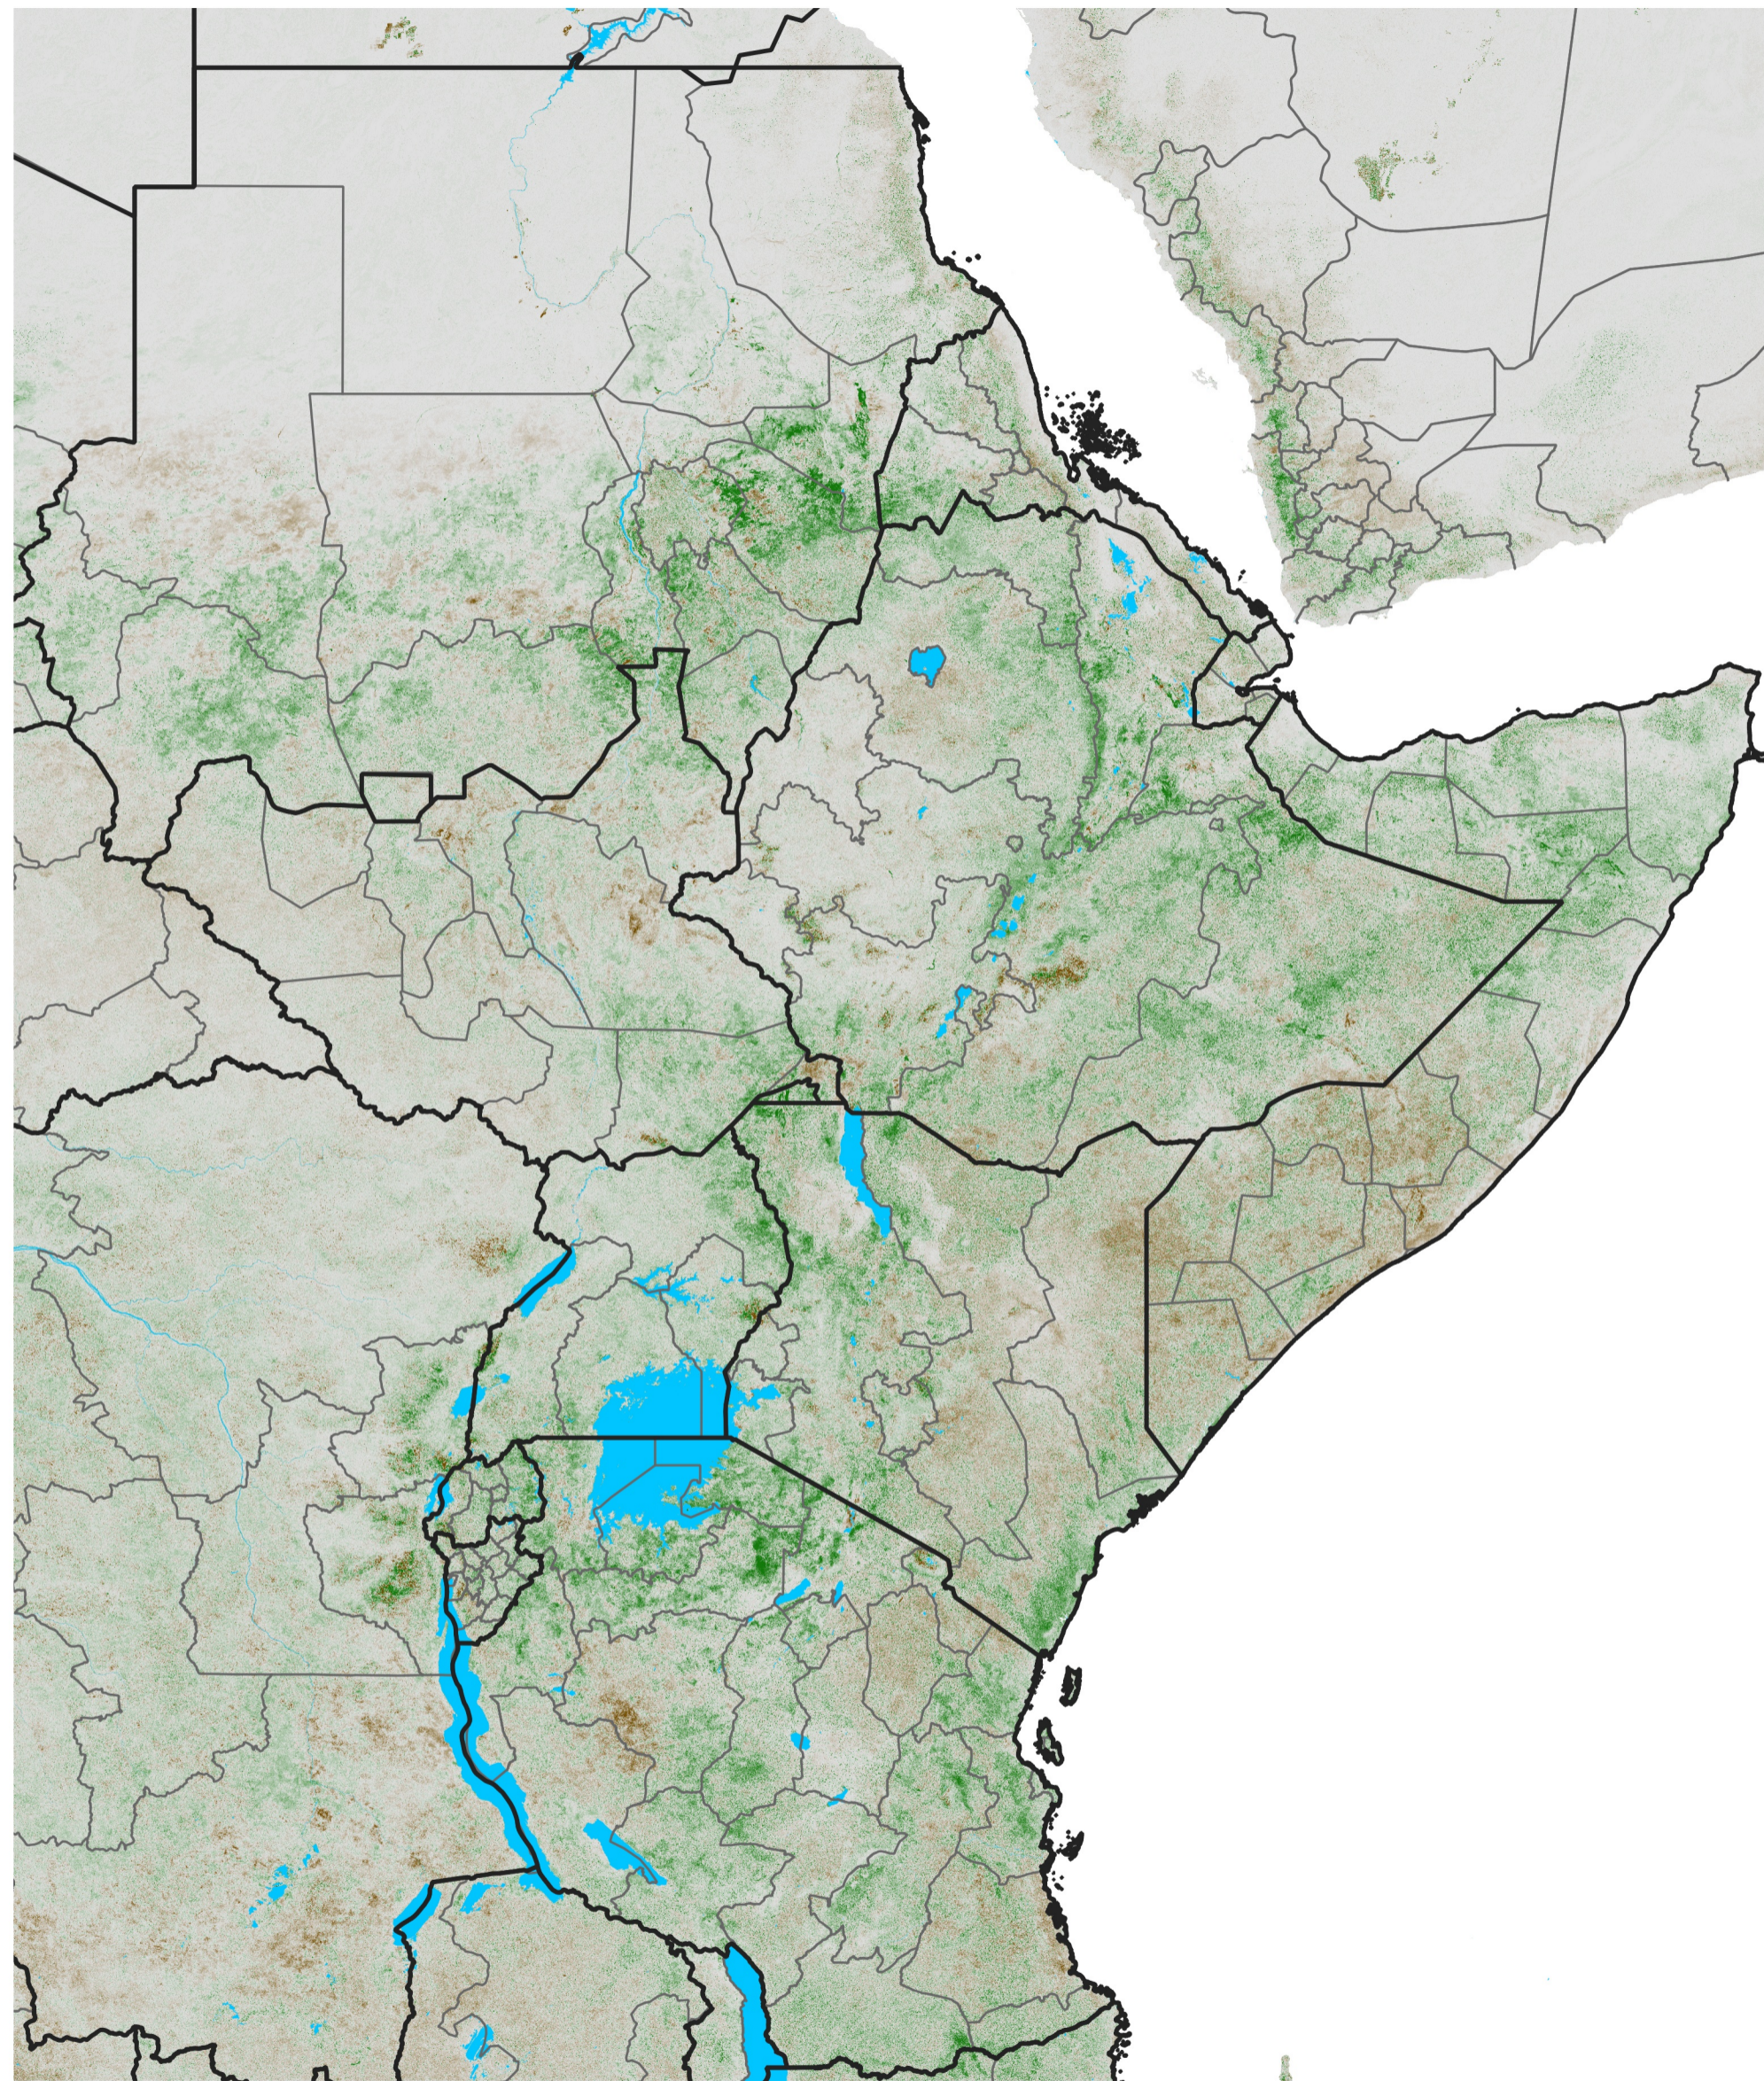

# East Africa NDVI Anomaly

2014 minus Mean (2012 - 2021)

Period 58 / Oct 11 - 20, 2014

### NDVI Anomaly

< -0.3   -0.2   -0.1   -0.05   0.05   0.1   0.2   >0.3

Negative

No Difference

Positive