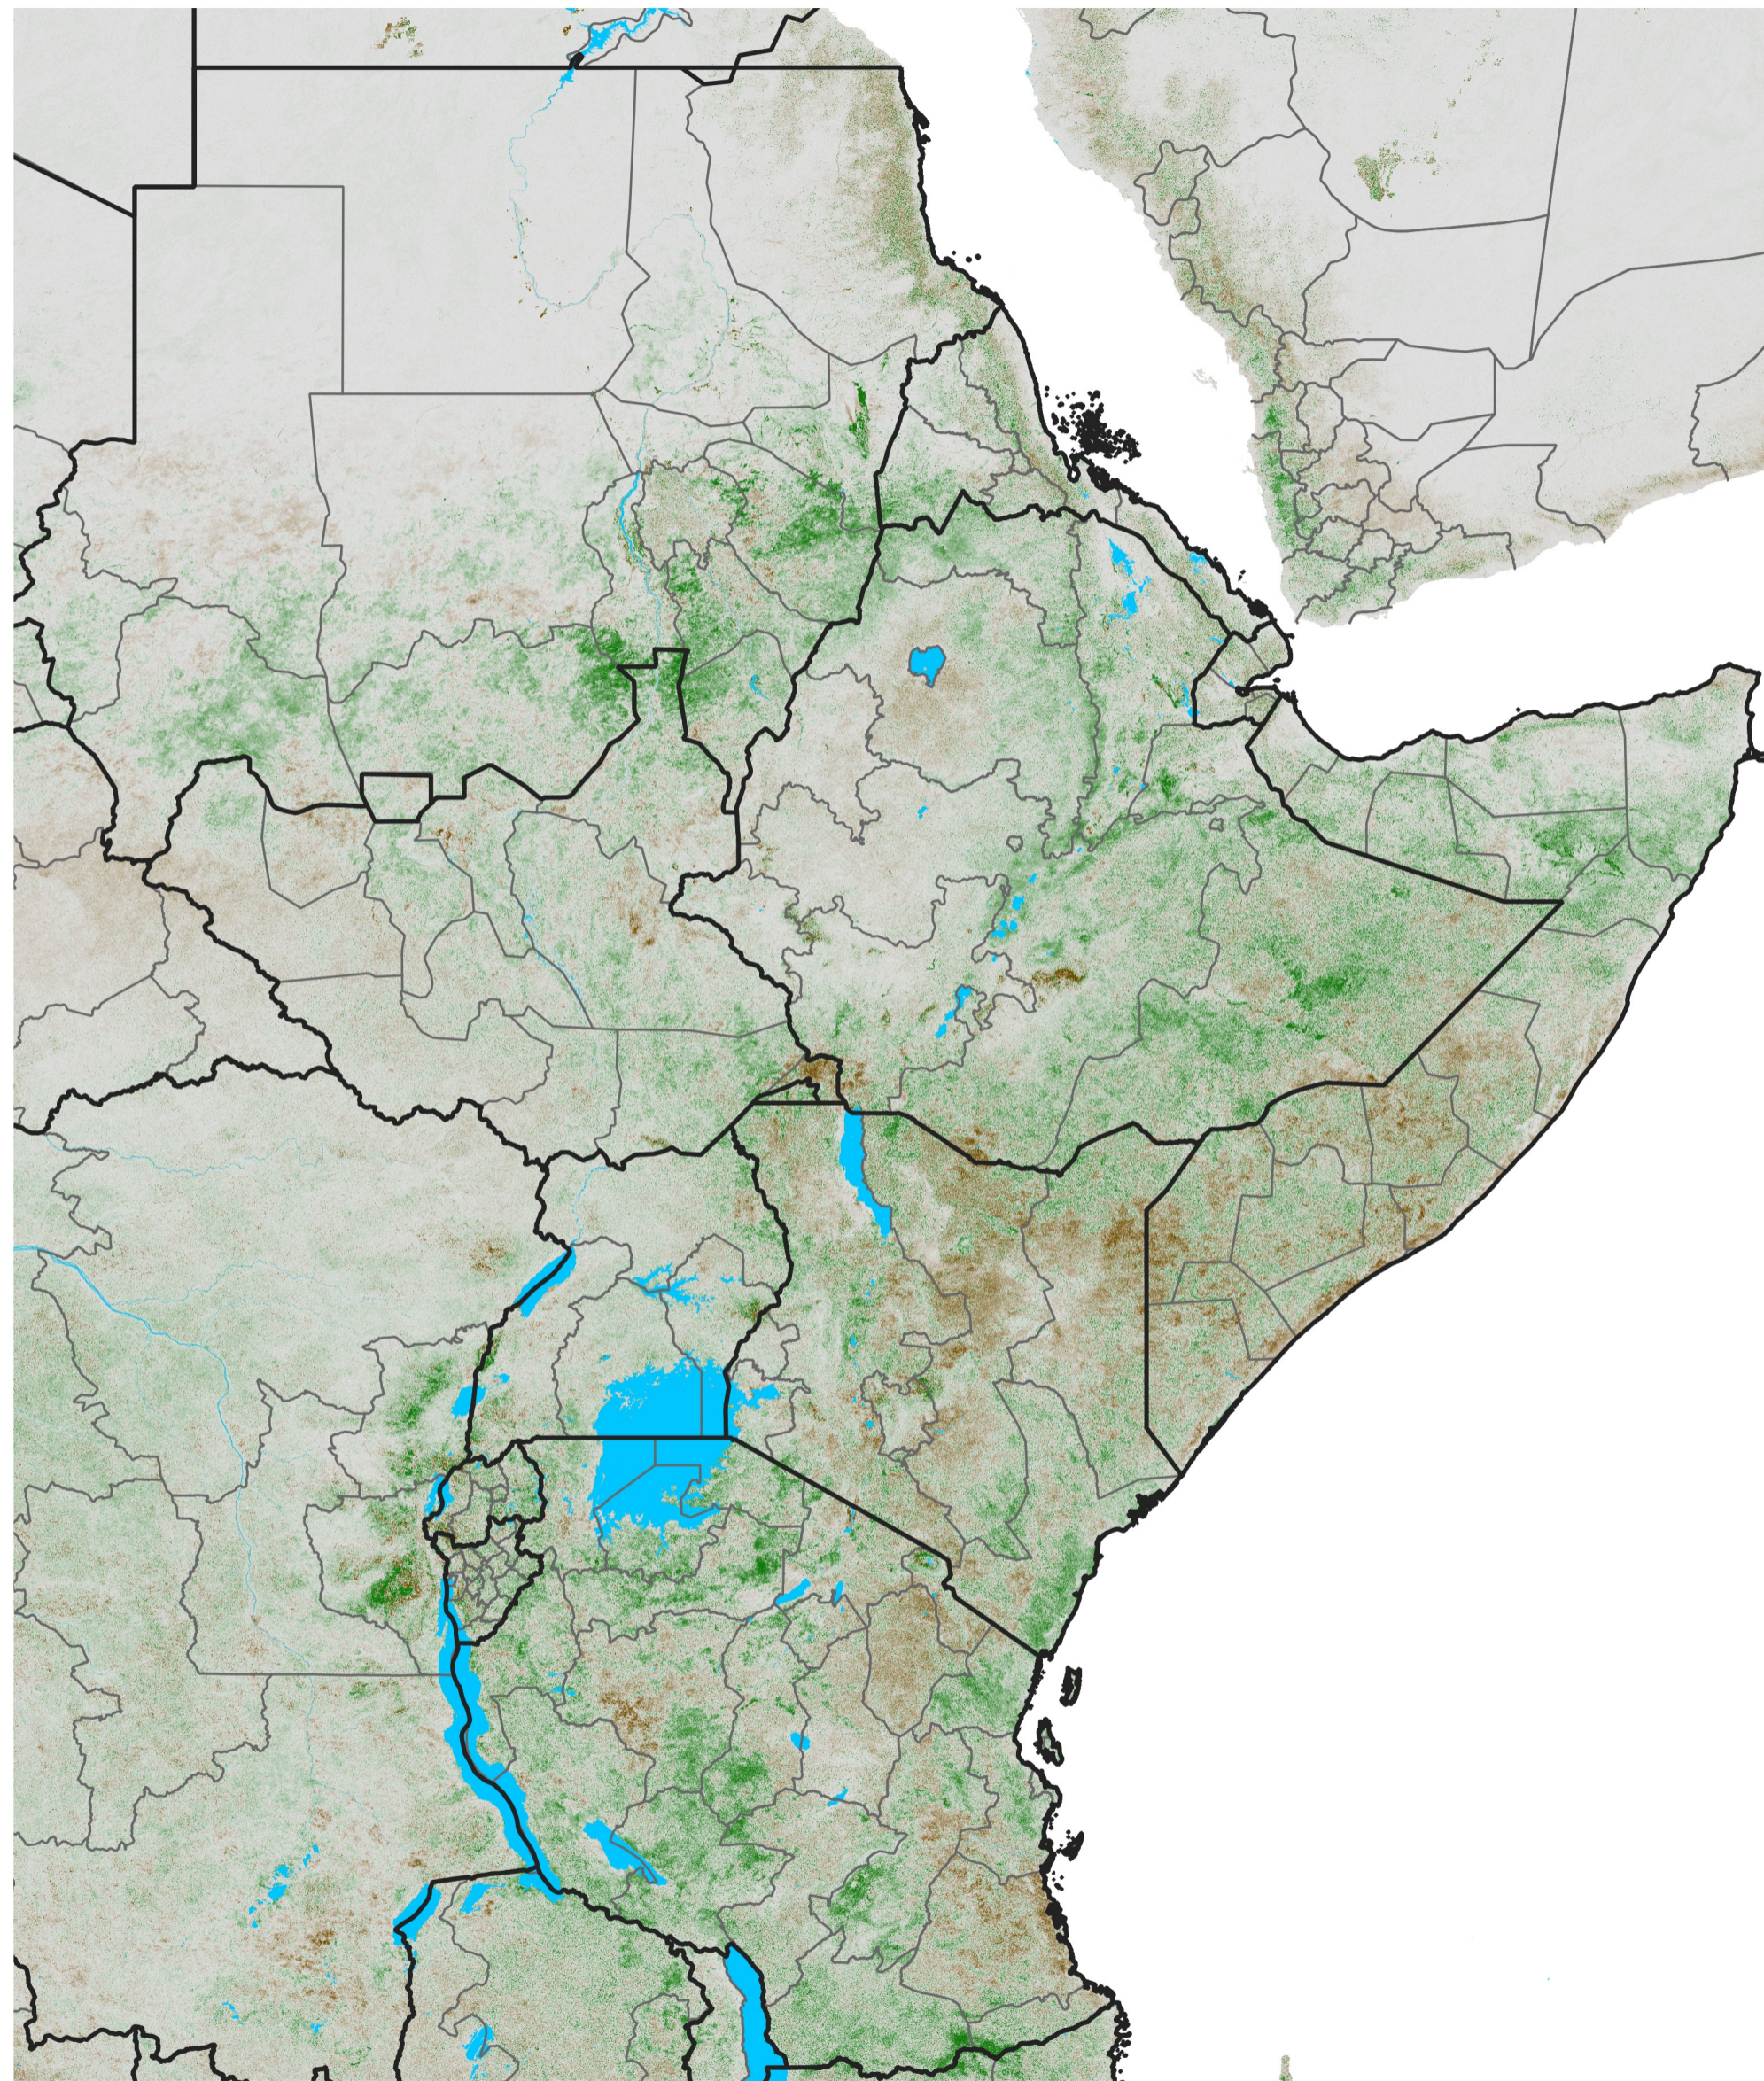

# East Africa NDVI Anomaly

2014 minus Mean (2012 - 2021)

Period 62 / Nov 01 - 10, 2014

### NDVI Anomaly

< -0.3   -0.2   -0.1   -0.05   0.05   0.1   0.2   >0.3

Negative

No Difference

Positive