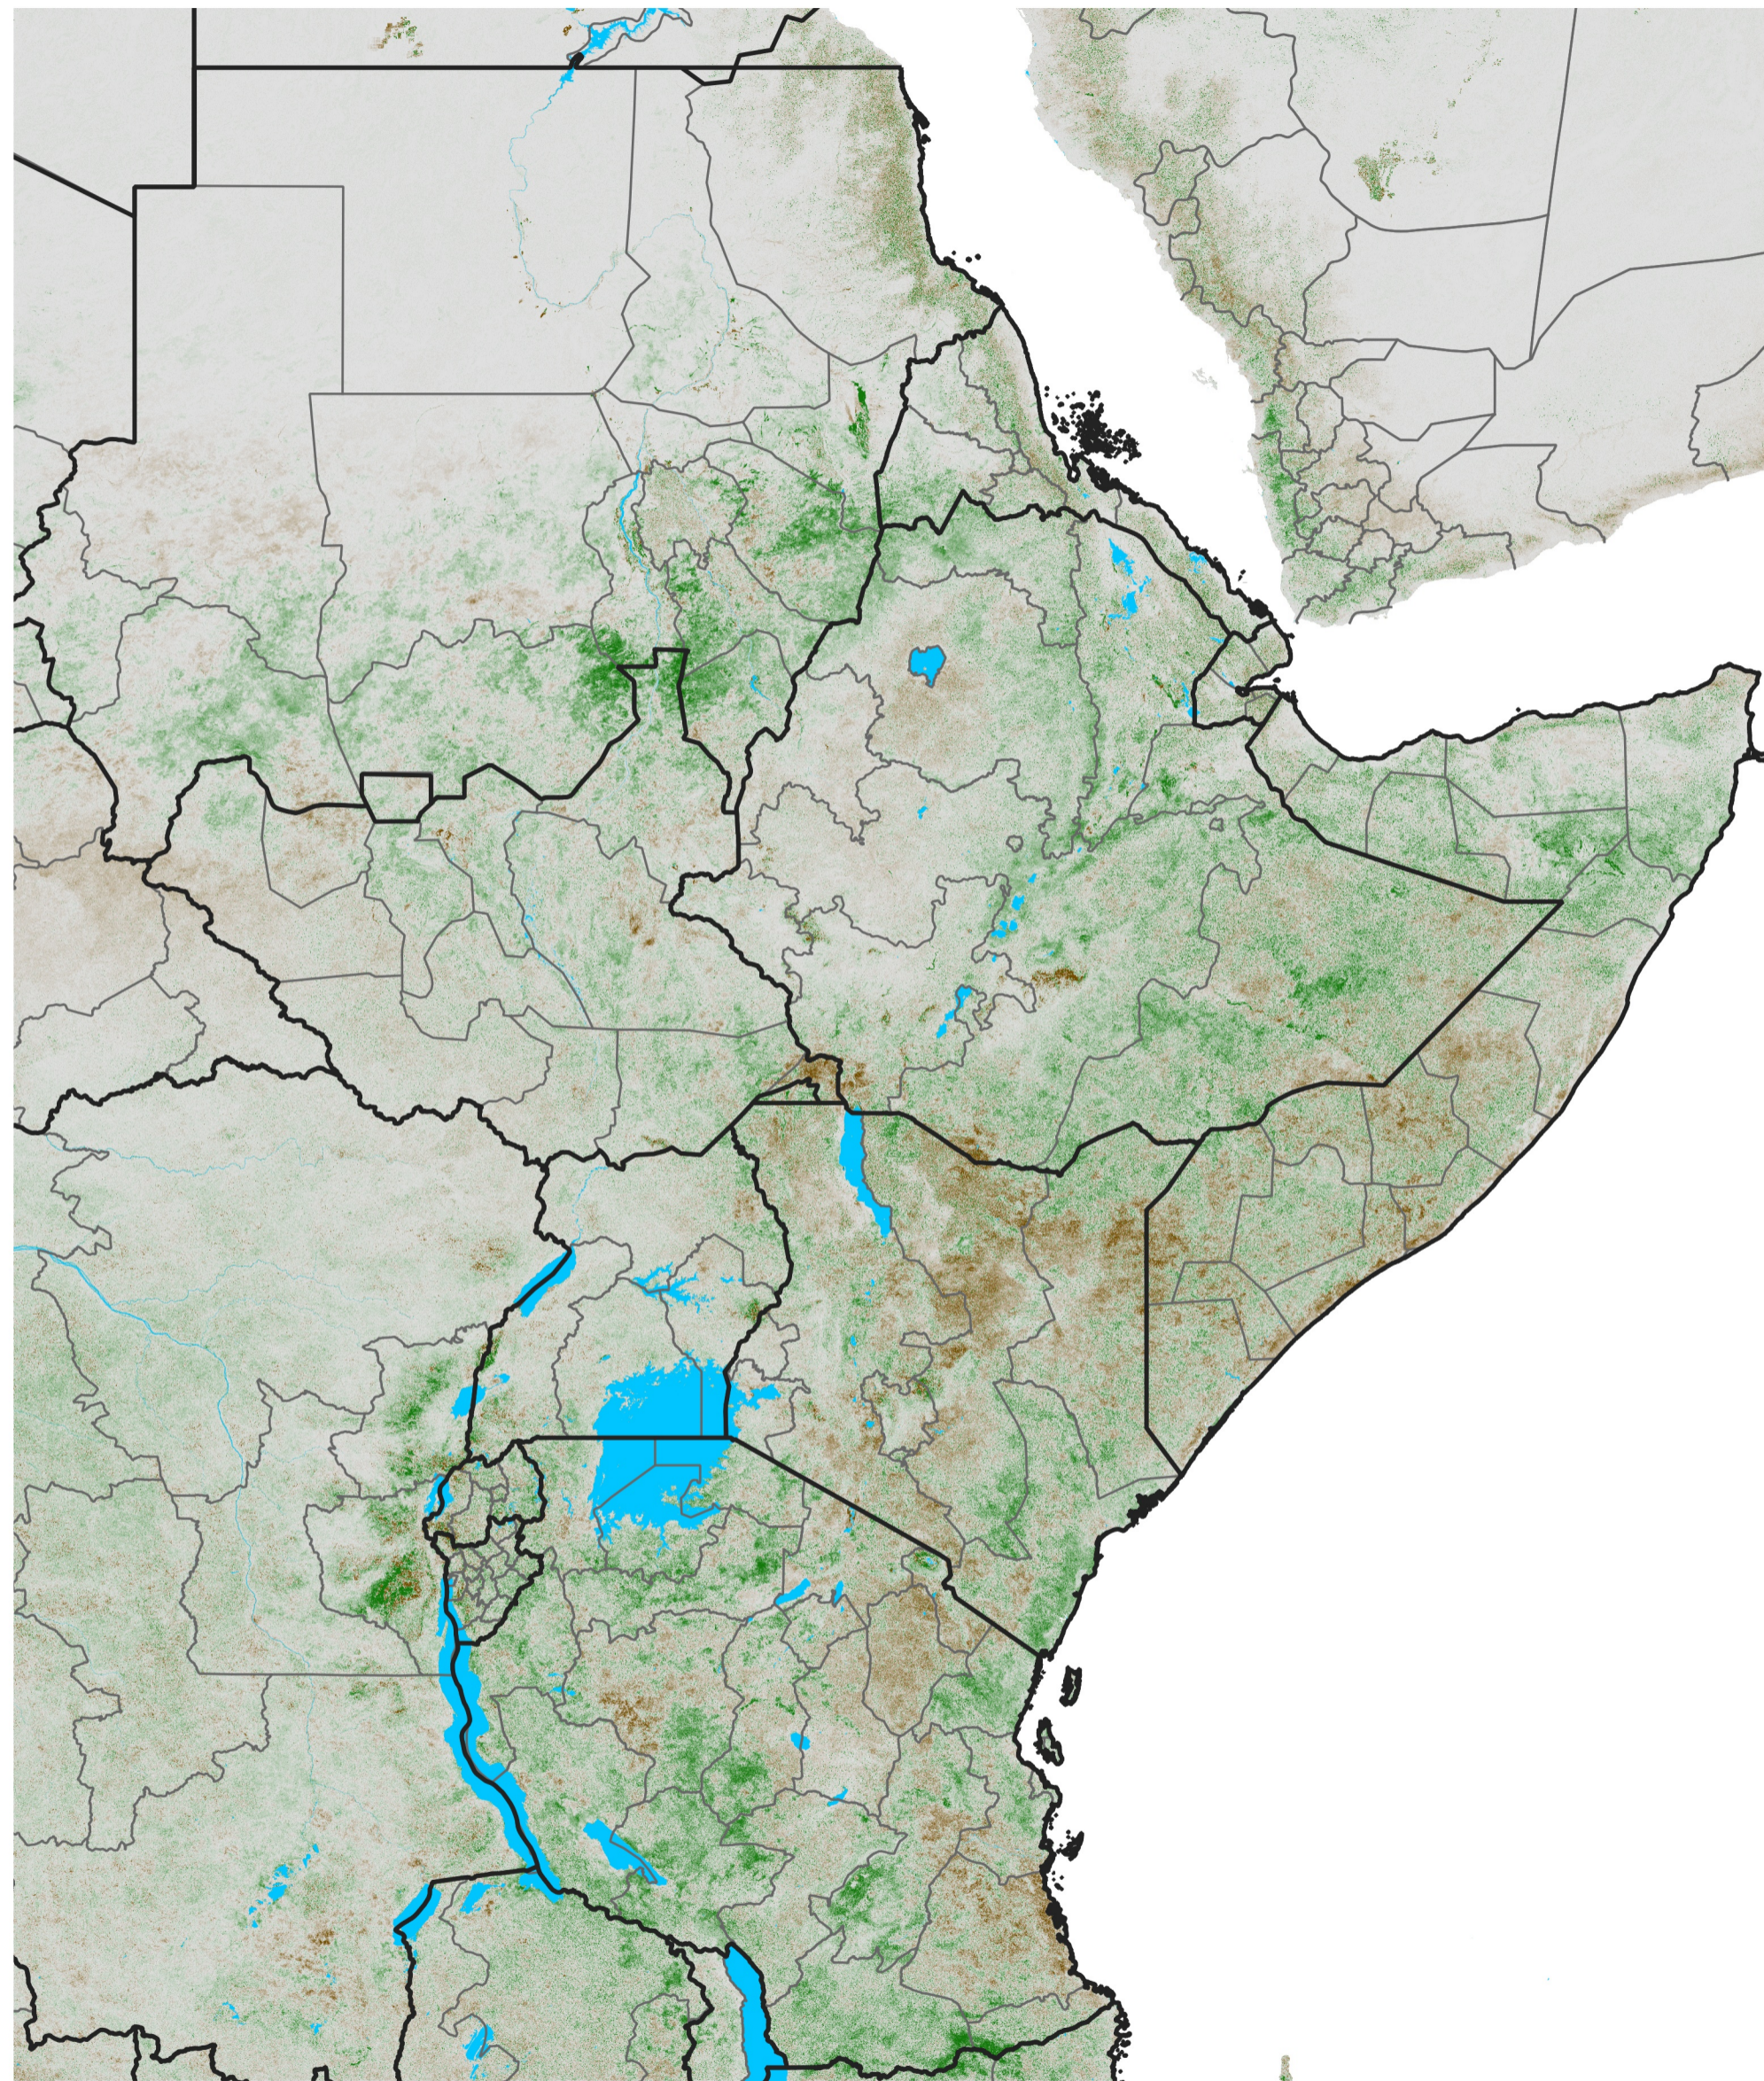

East Africa NDVI Anomaly

2014 minus Mean (2012 - 2021)

Period 63 / Nov 06 - 15, 2014

NDVI Anomaly

< -0.3 -0.2 -0.1 -0.05 0.05 0.1 0.2 >0.3

Negative

No Difference

Positive