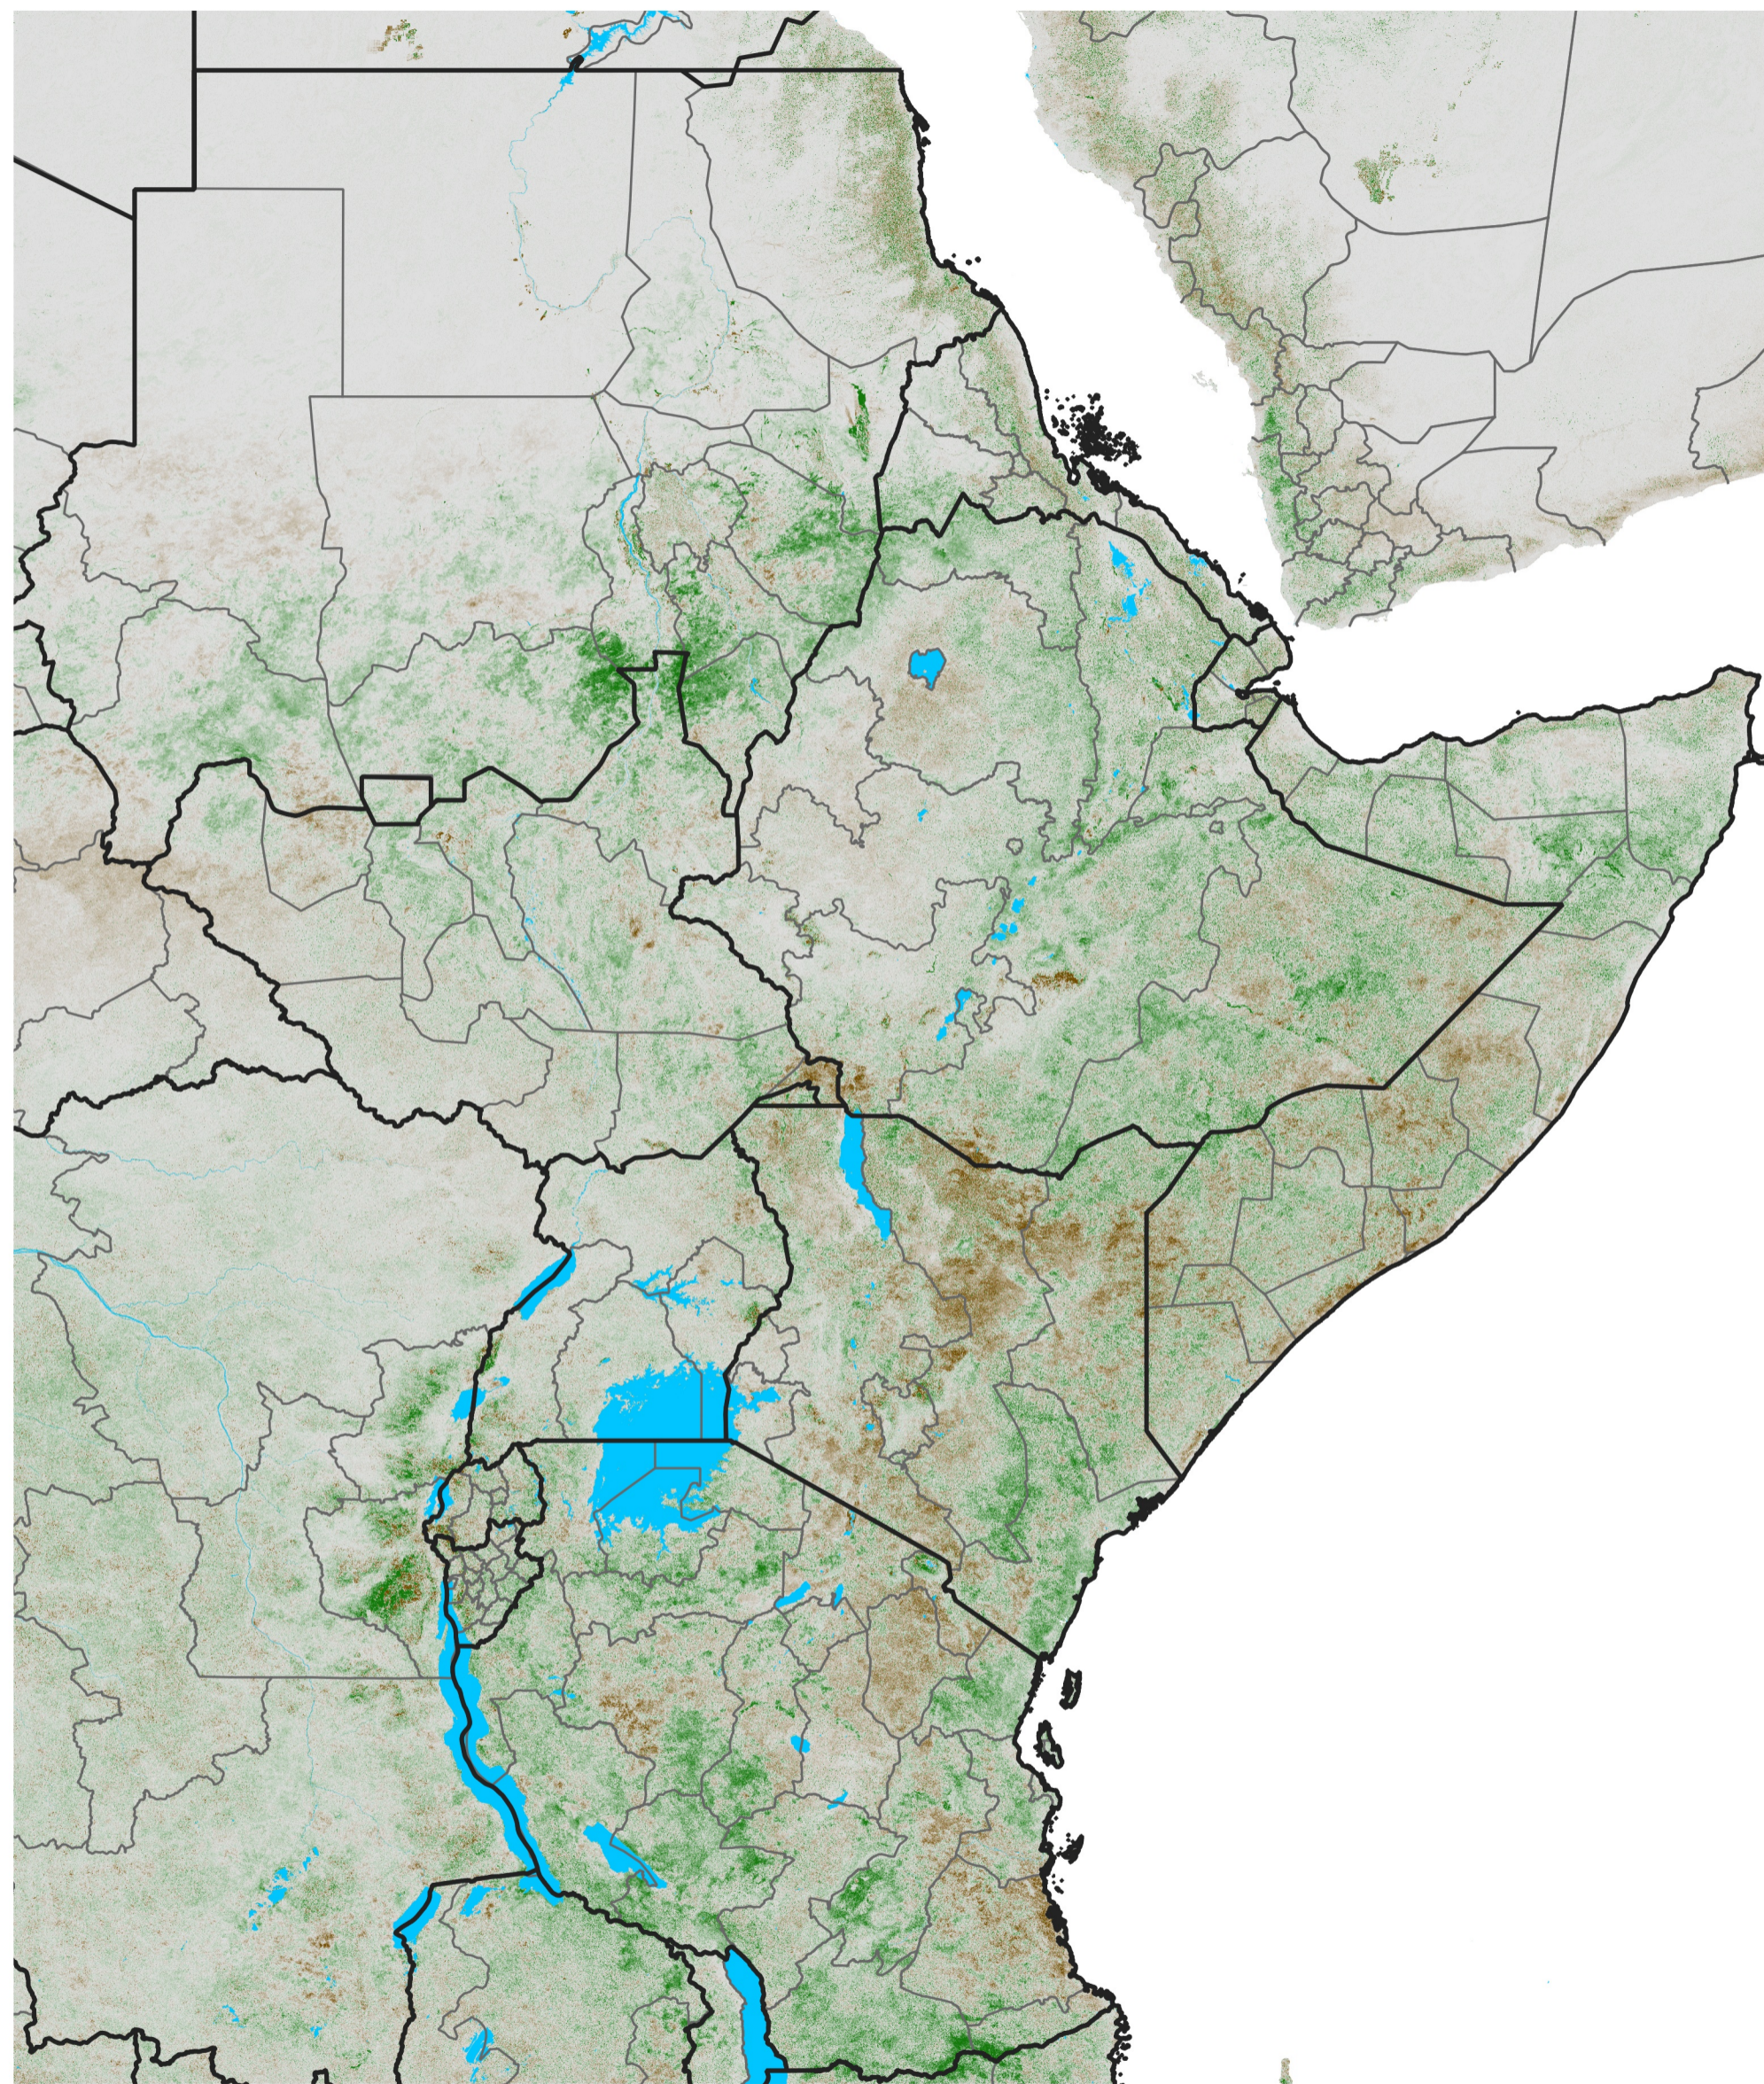

East Africa NDVI Anomaly

2014 minus Mean (2012 - 2021)

Period 64 / Nov 11 - 20, 2014

NDVI Anomaly

<math>< -0.3</math> -0.2 -0.1 -0.05 0.05 0.1 0.2 > 0.3

Negative

No Difference

Positive