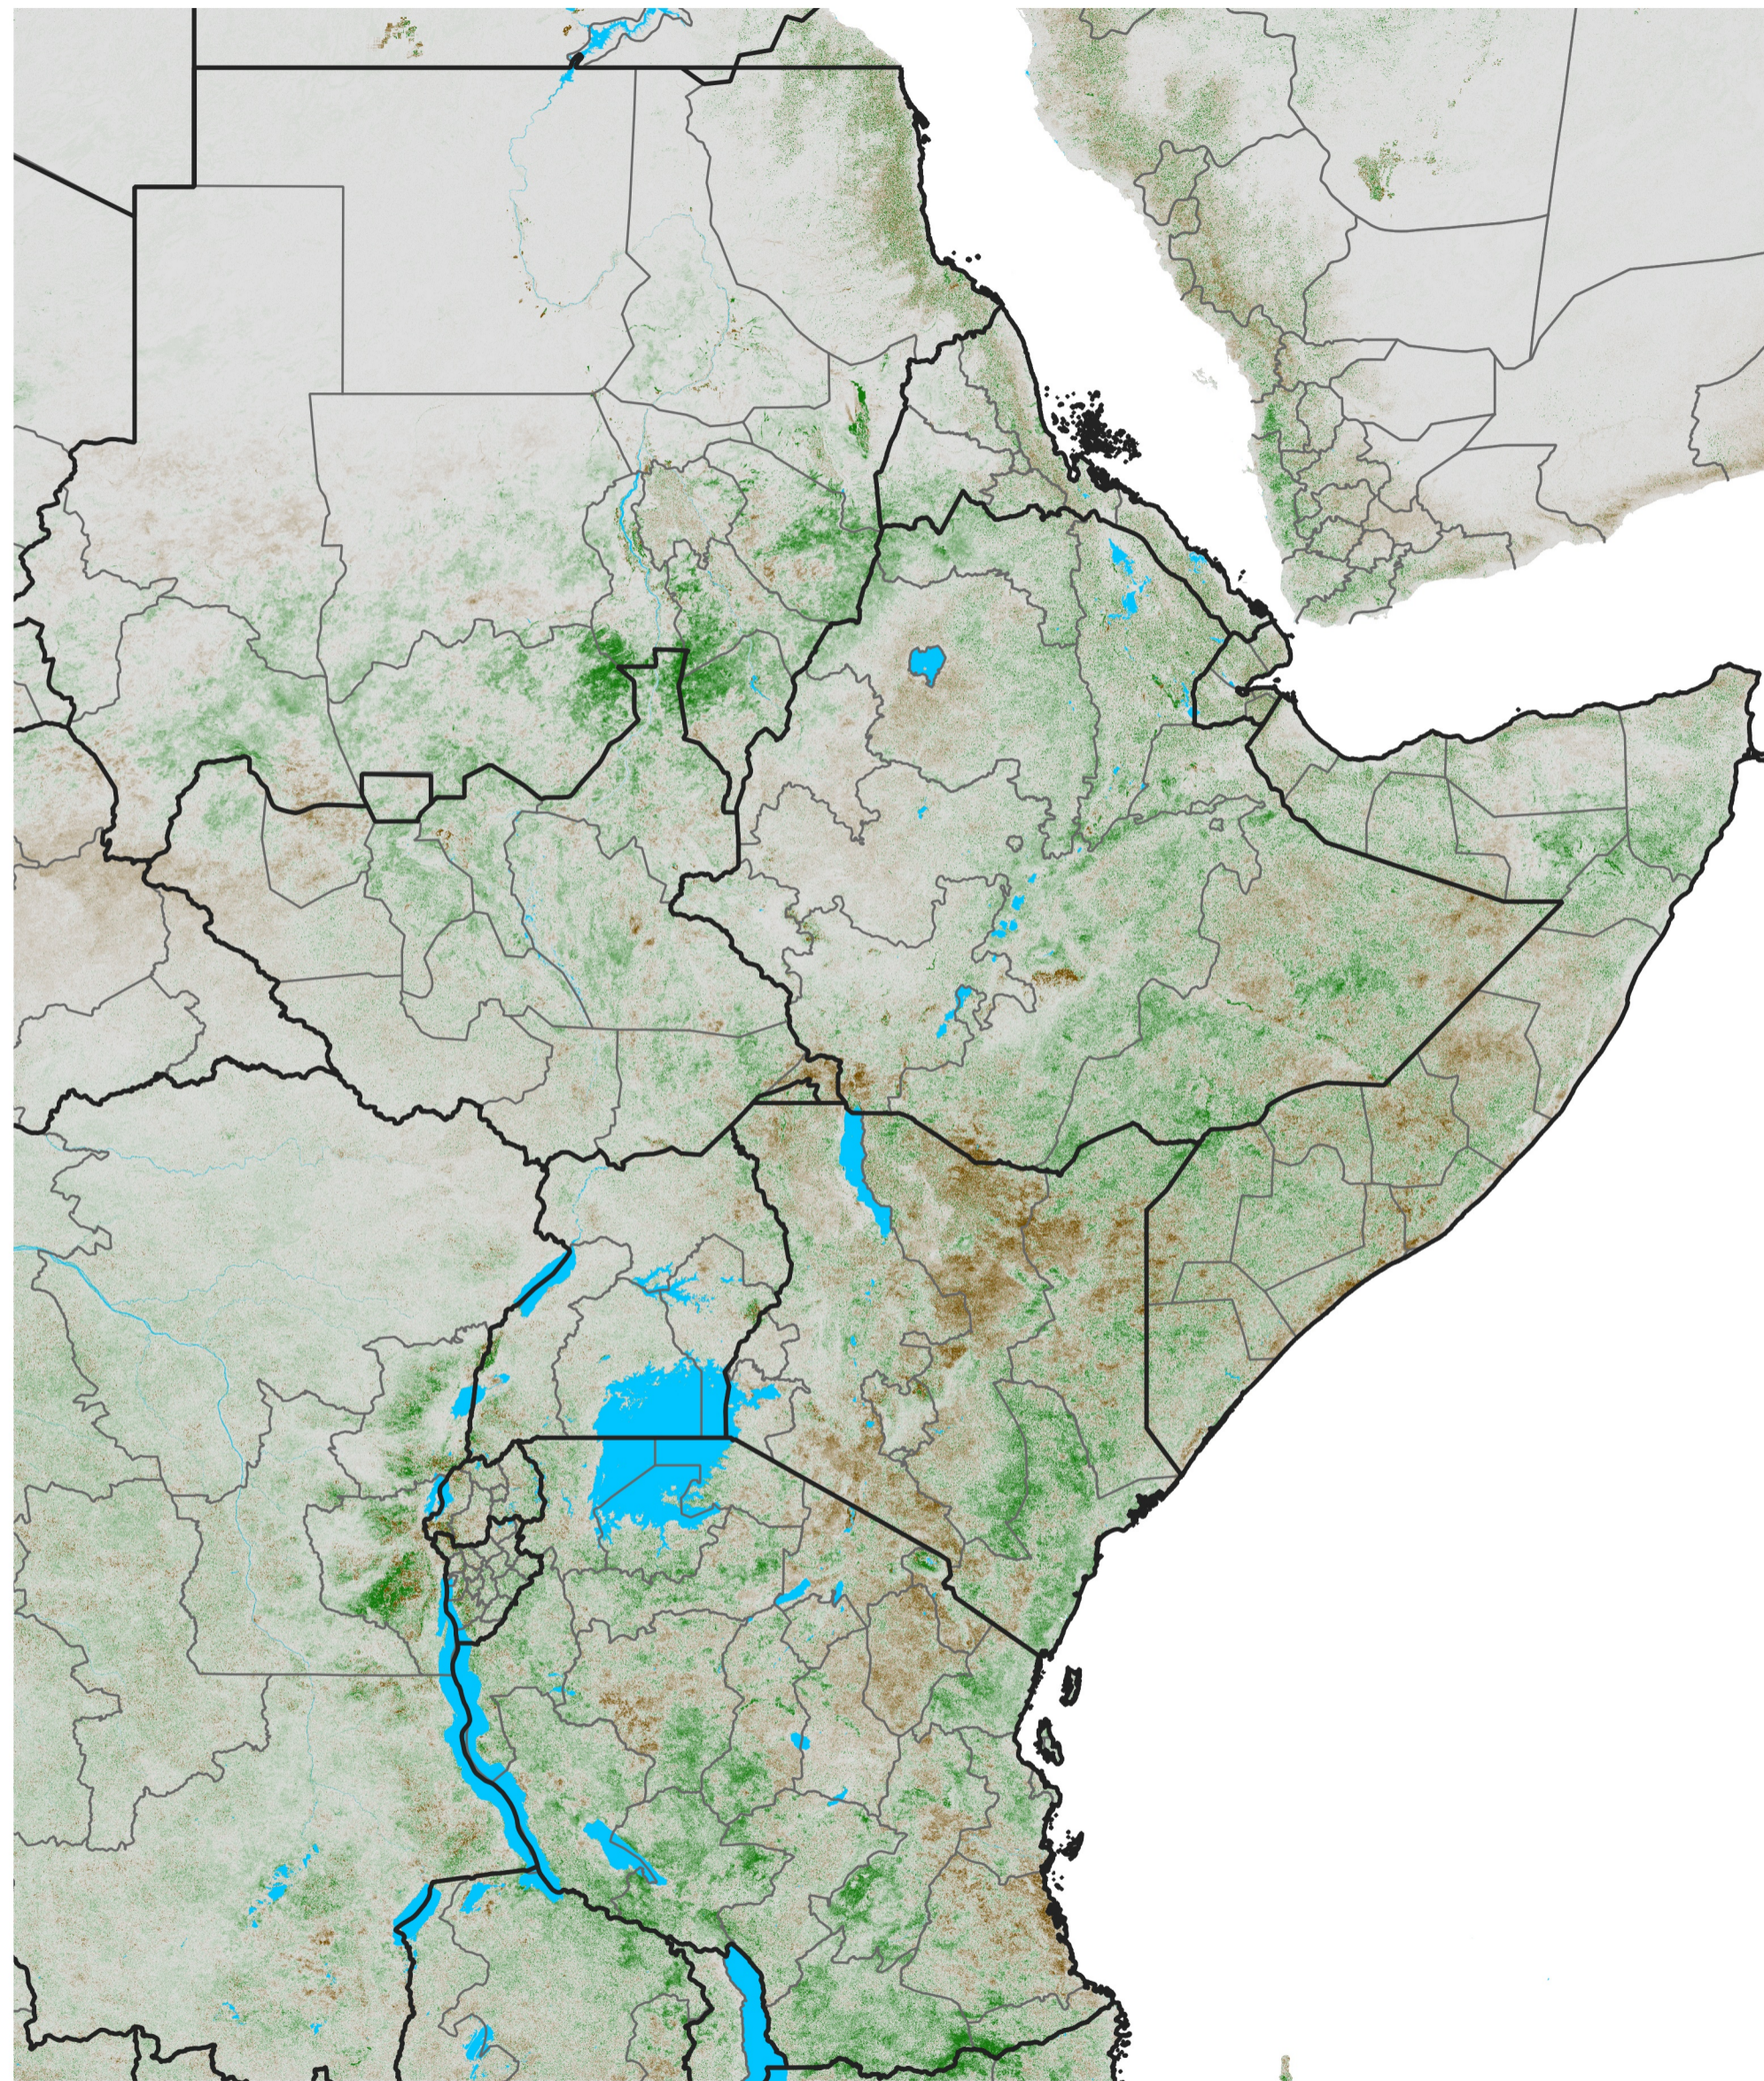

# East Africa NDVI Anomaly

2014 minus Mean (2012 - 2021)

Period 65 / Nov 16 - 25, 2014

## NDVI Anomaly

< -0.3   -0.2   -0.1   -0.05   0.05   0.1   0.2   >0.3

Negative

No Difference

Positive