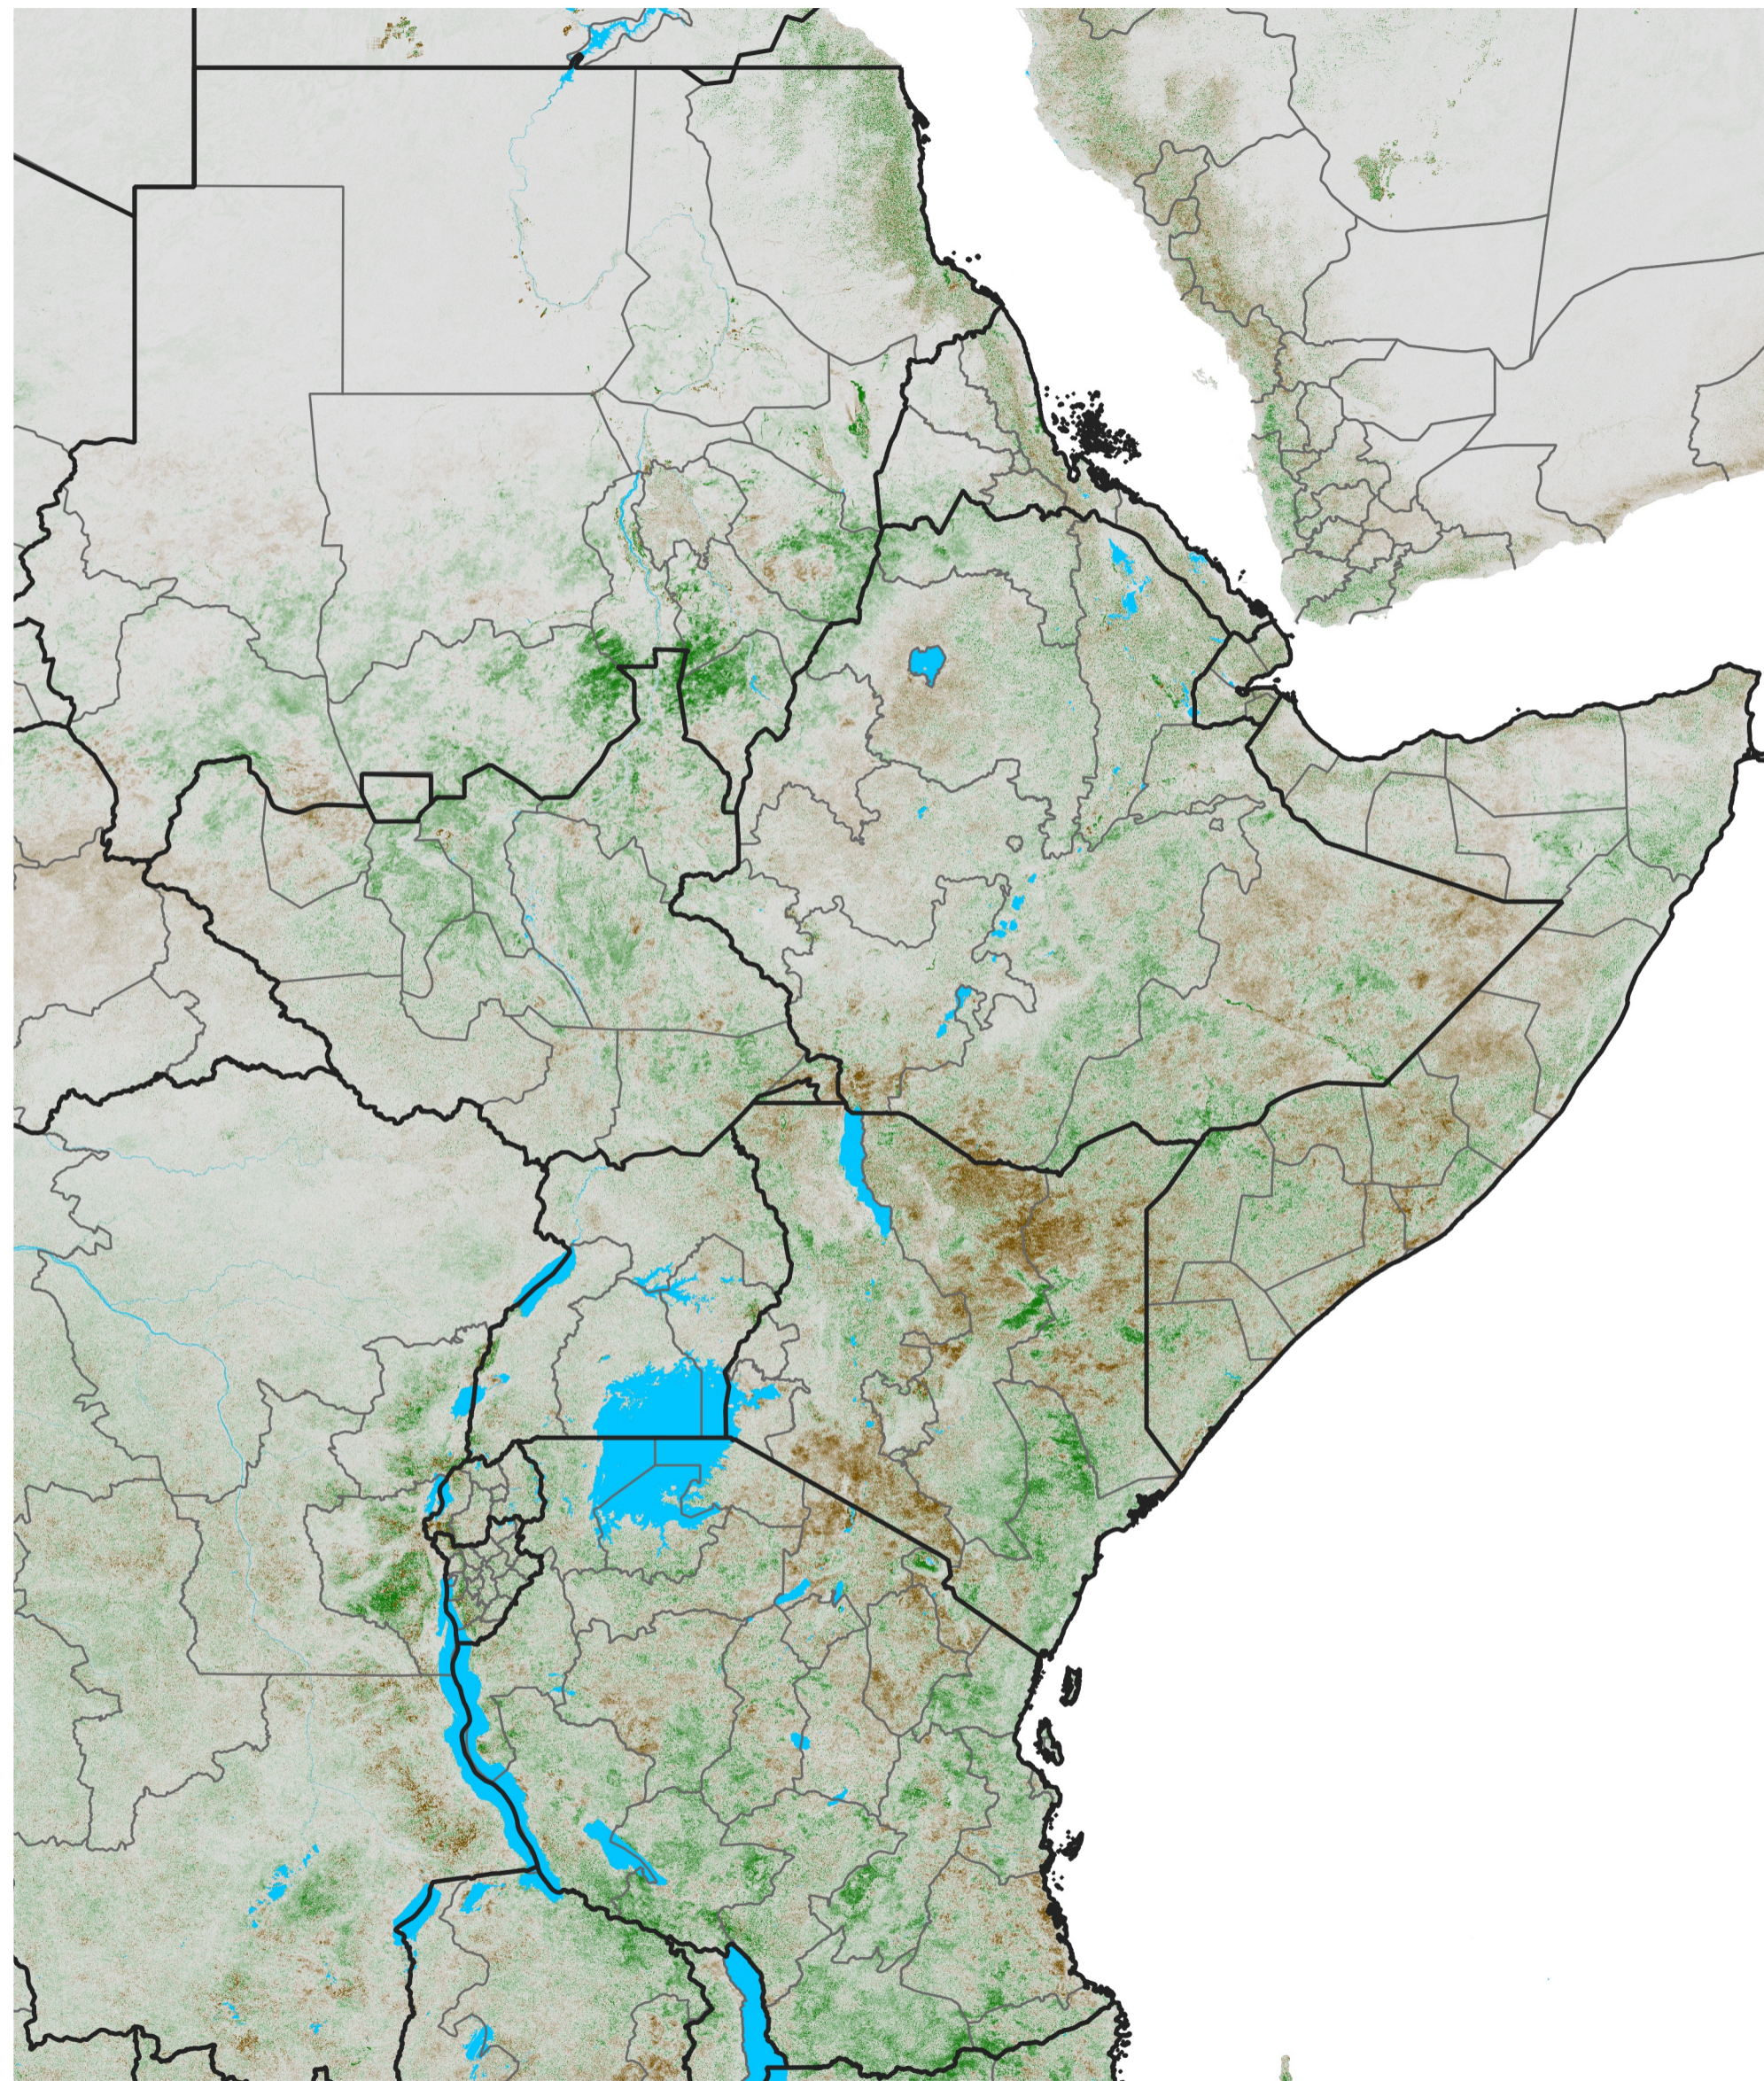

East Africa NDVI Anomaly

2014 minus Mean (2012 - 2021)

Period 68 / Dec 01 - 10, 2014

NDVI Anomaly

< -0.3 -0.2 -0.1 -0.05 0.05 0.1 0.2 >0.3

Negative

No Difference

Positive