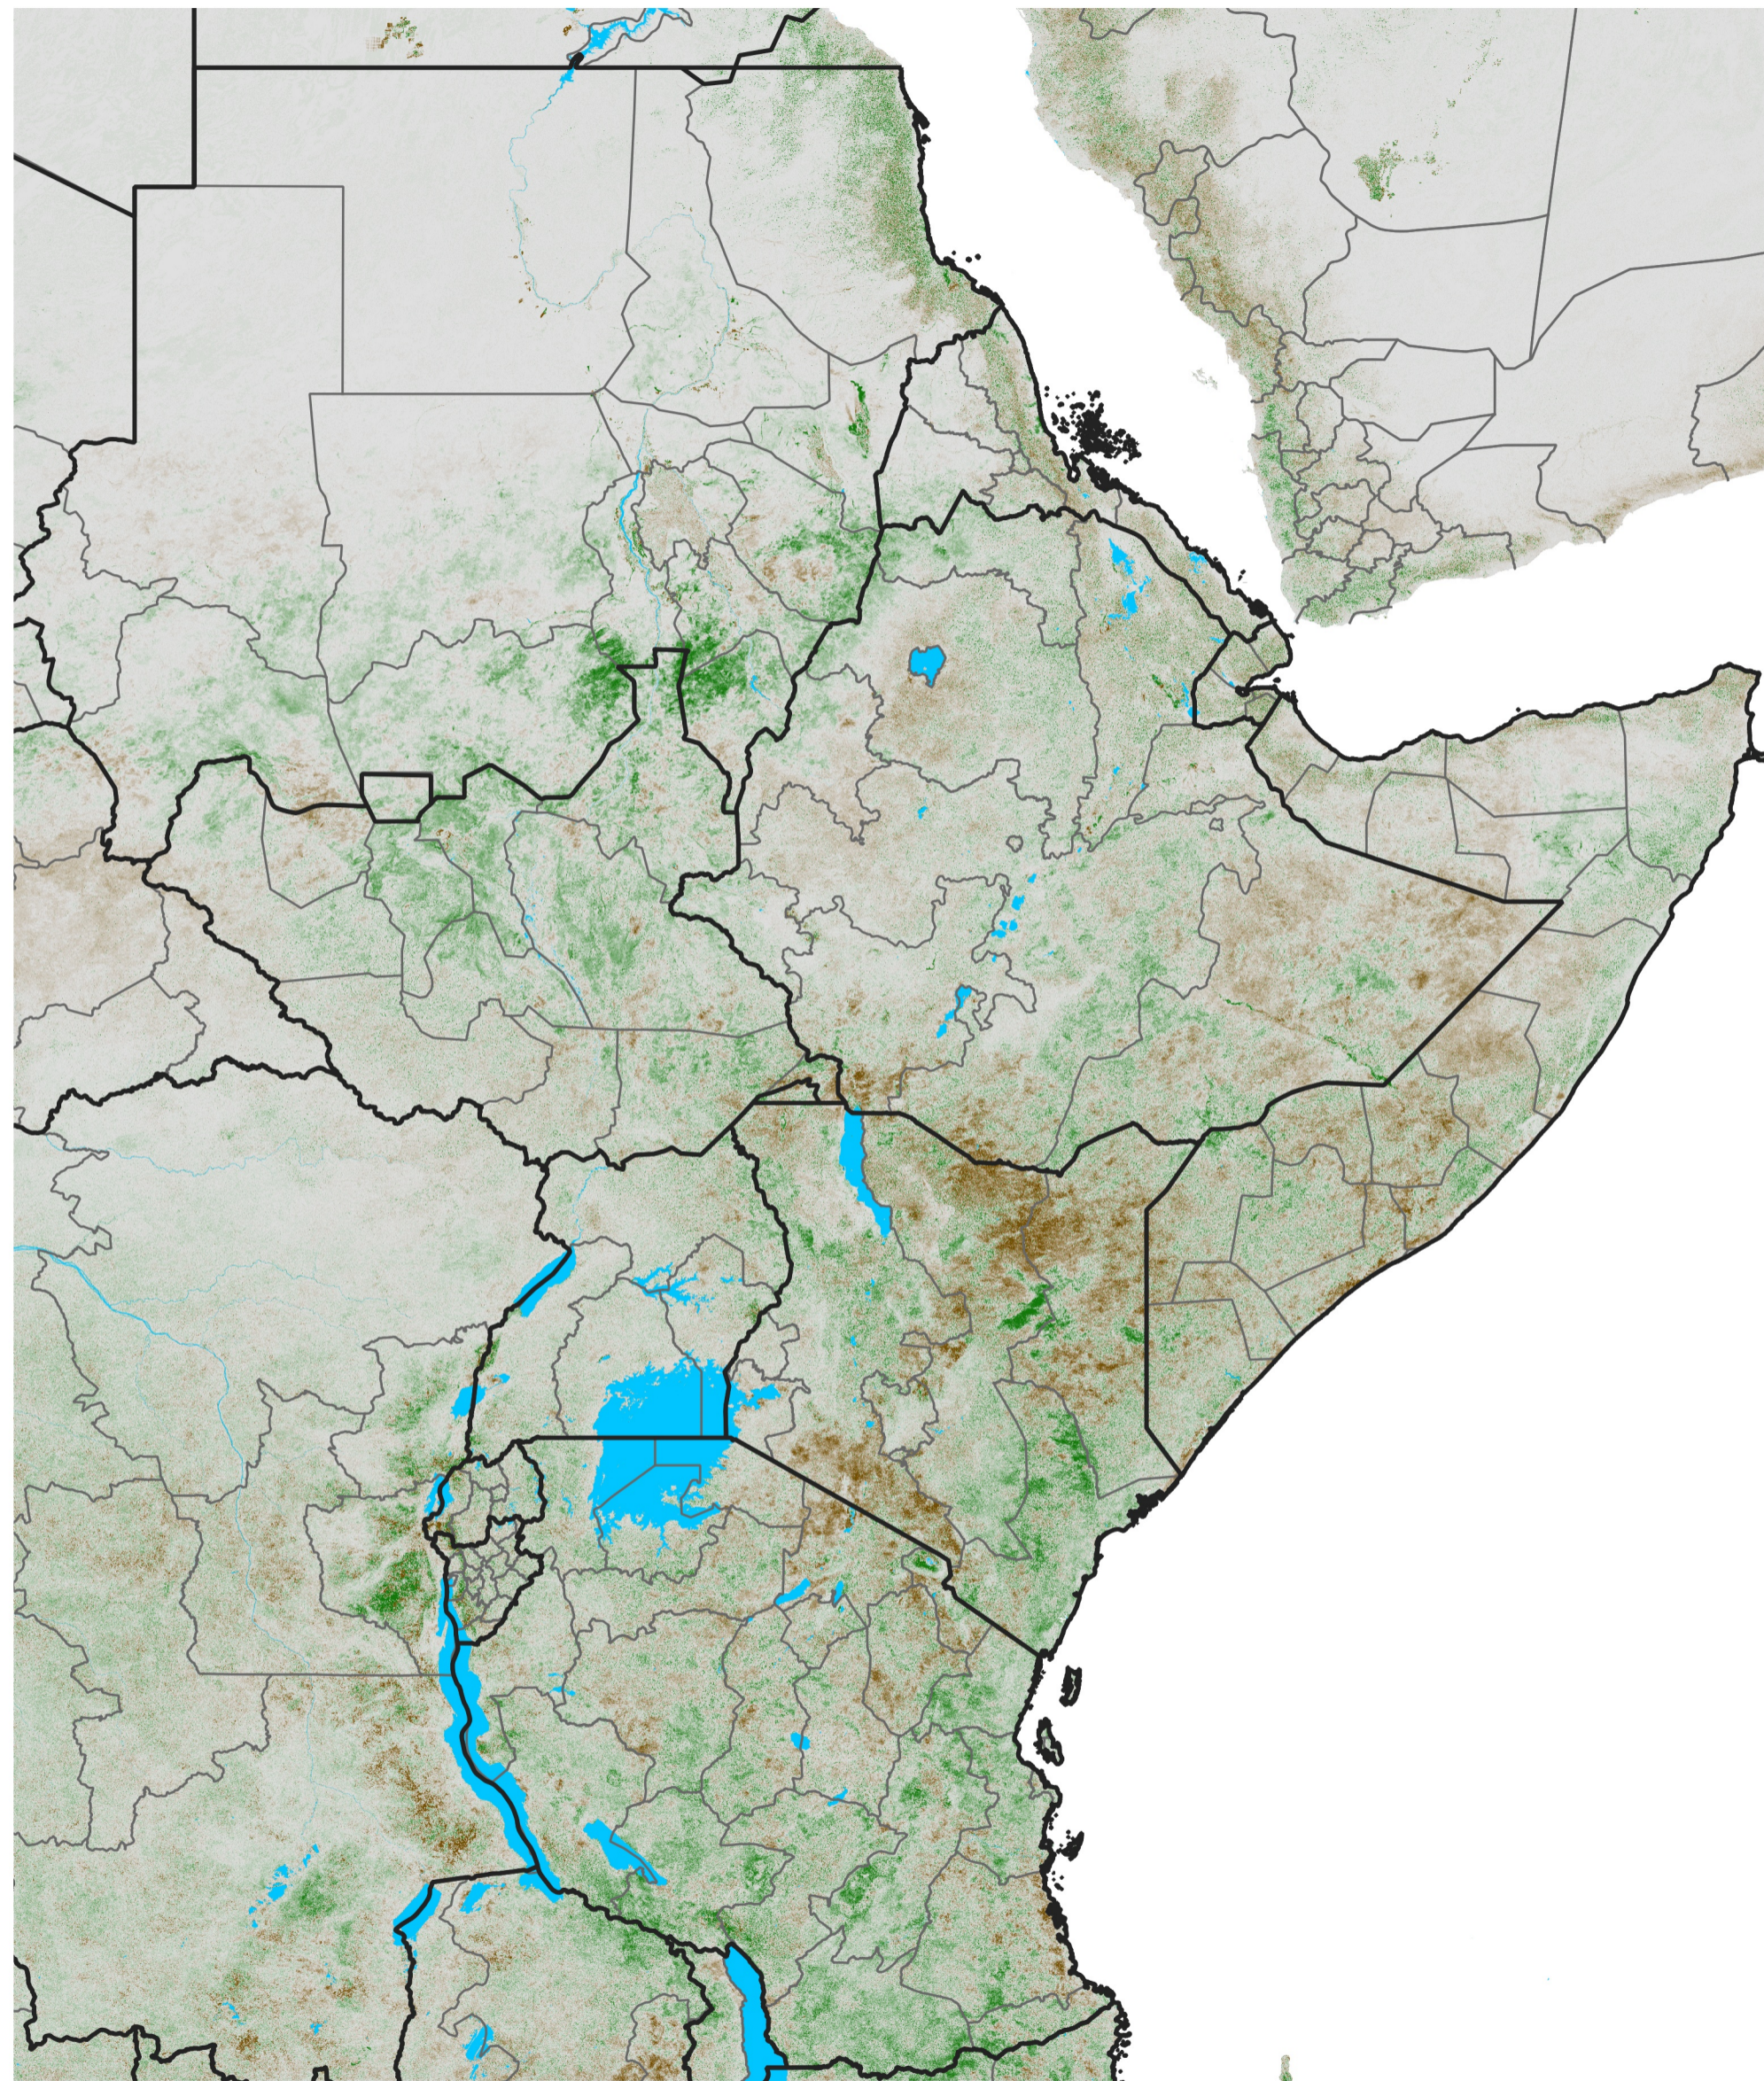

East Africa NDVI Anomaly

2014 minus Mean (2012 - 2021)

Period 69 / Dec 06 - 15, 2014

NDVI Anomaly

< -0.3 -0.2 -0.1 -0.05 0.05 0.1 0.2 >0.3

Negative

No Difference

Positive