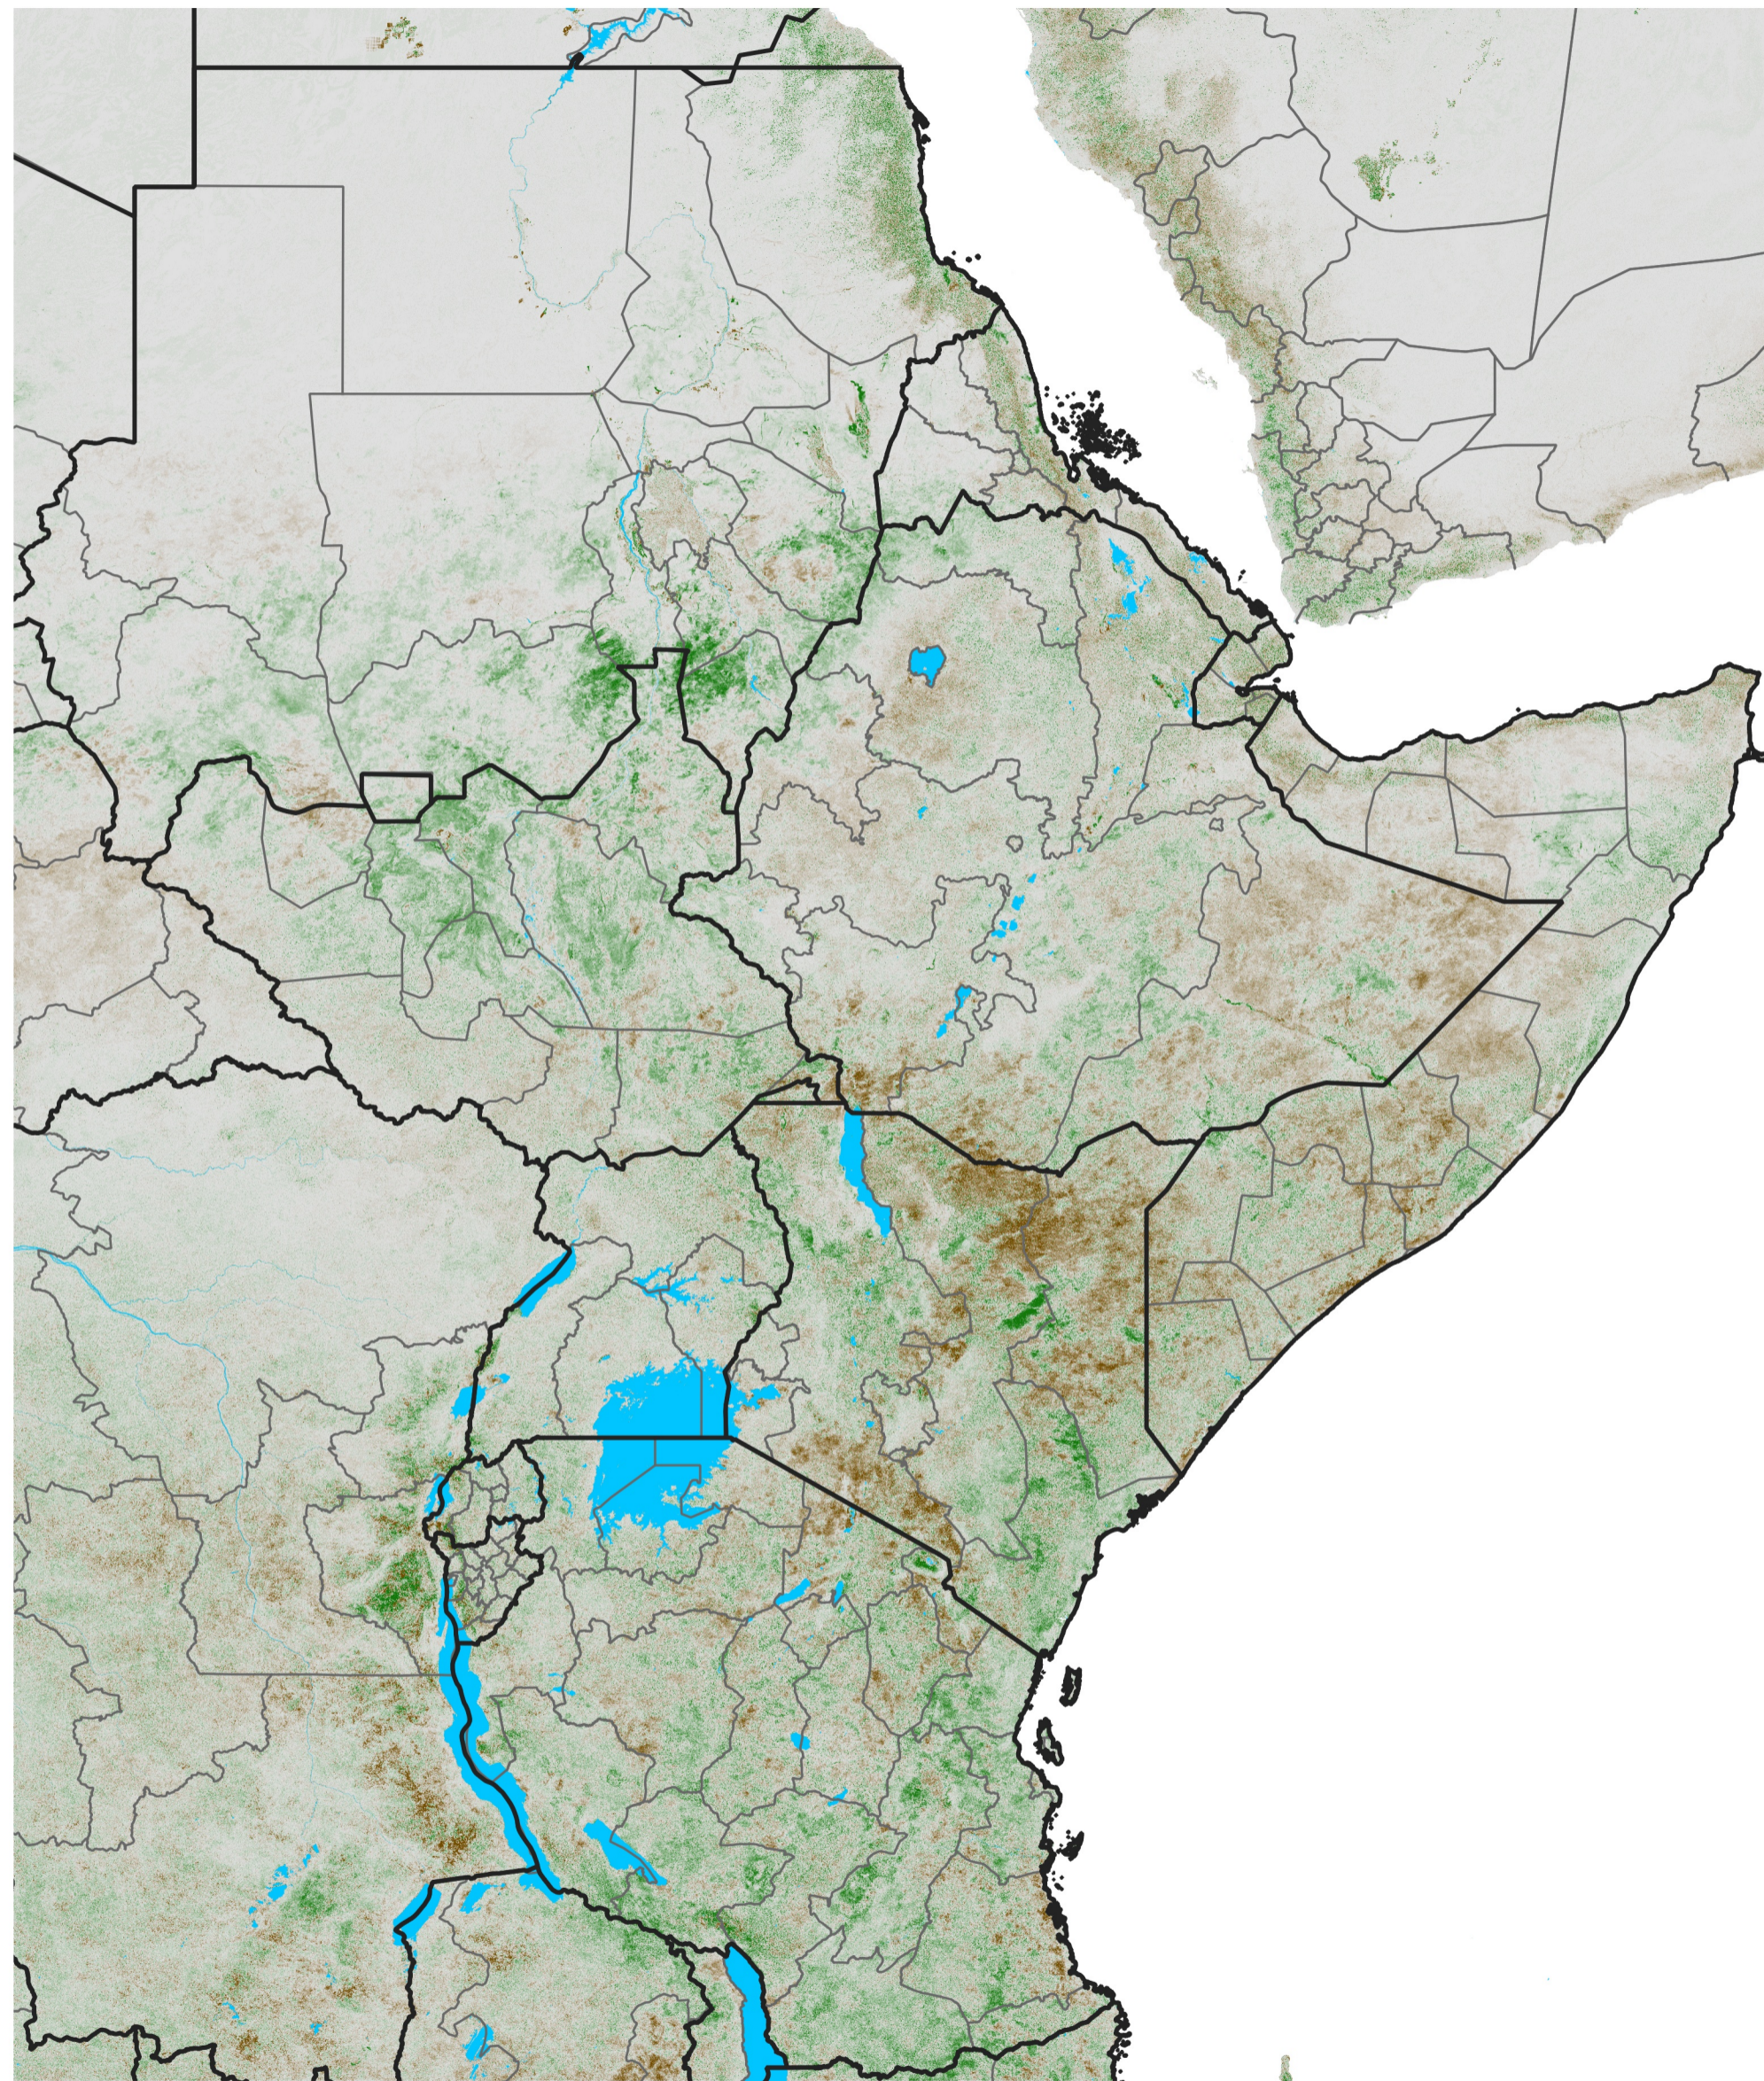

# East Africa NDVI Anomaly

2014 minus Mean (2012 - 2021)

Period 70 / Dec 11 - 20, 2014

## NDVI Anomaly

< -0.3   -0.2   -0.1   -0.05   0.05   0.1   0.2   >0.3

Negative

No Difference

Positive