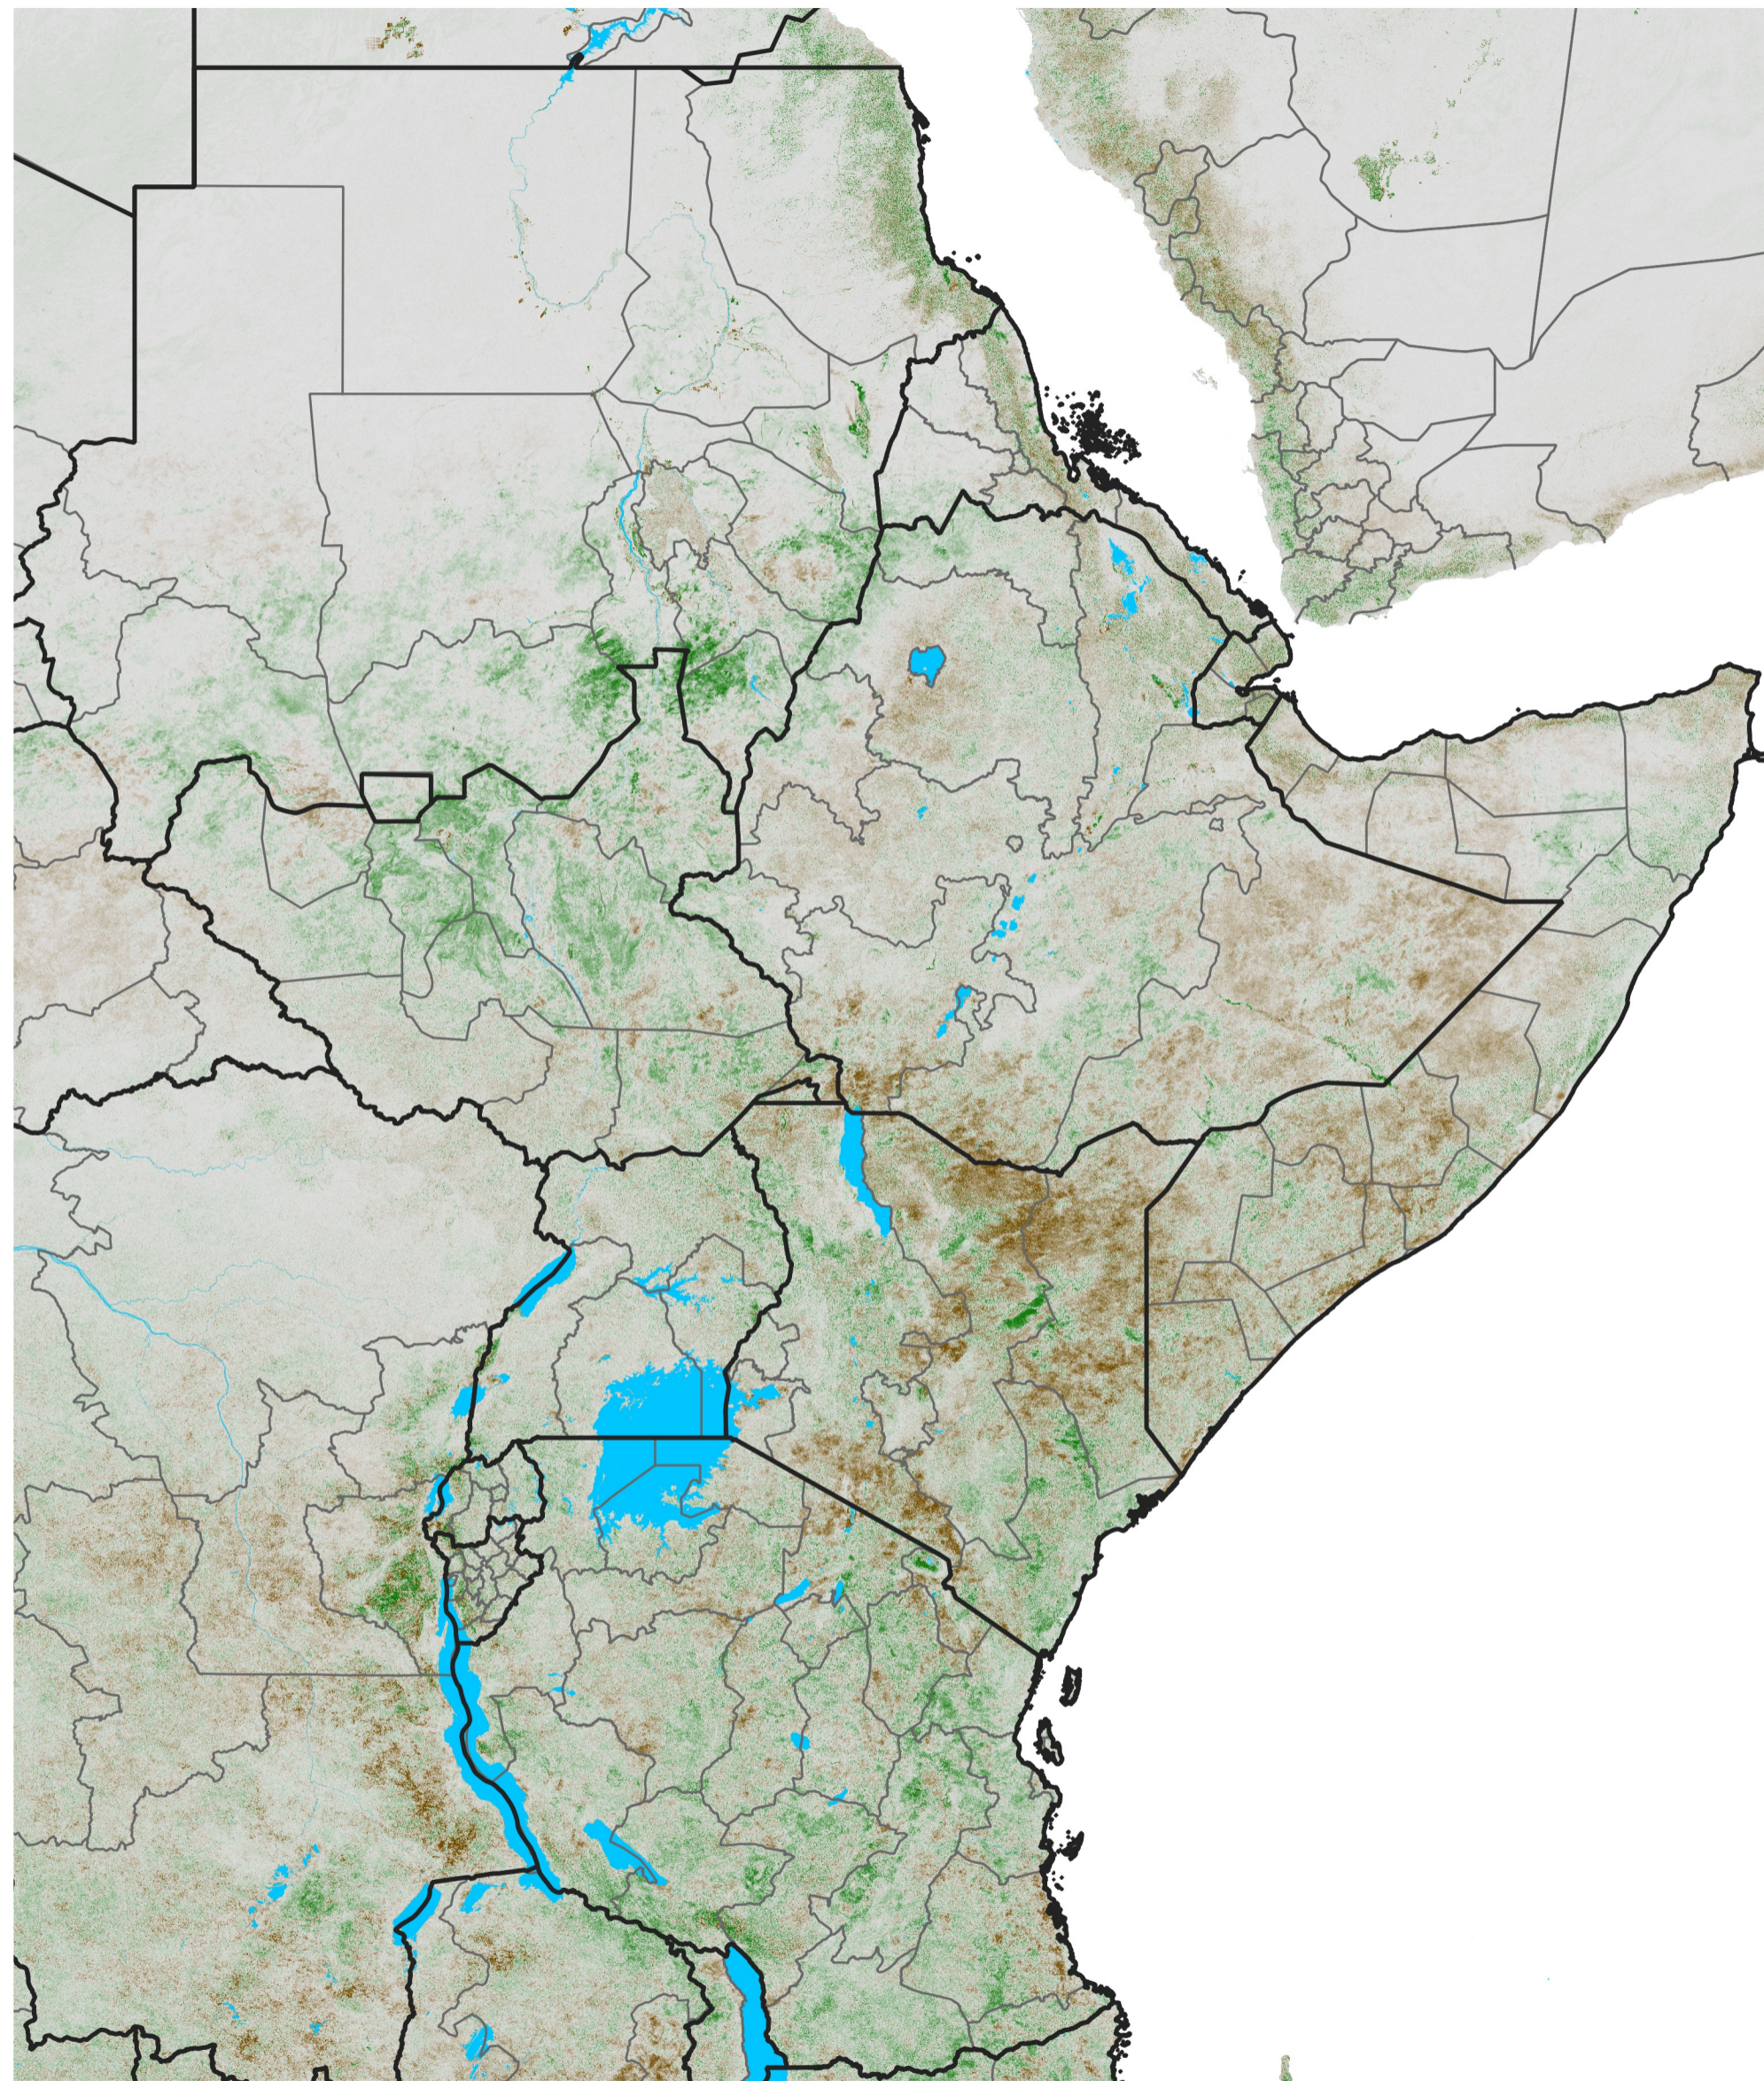

East Africa NDVI Anomaly

2014 minus Mean (2012 - 2021)

Period 71 / Dec 16 - 25, 2014

NDVI Anomaly

< -0.3 -0.2 -0.1 -0.05 0.05 0.1 0.2 >0.3

Negative

No Difference

Positive