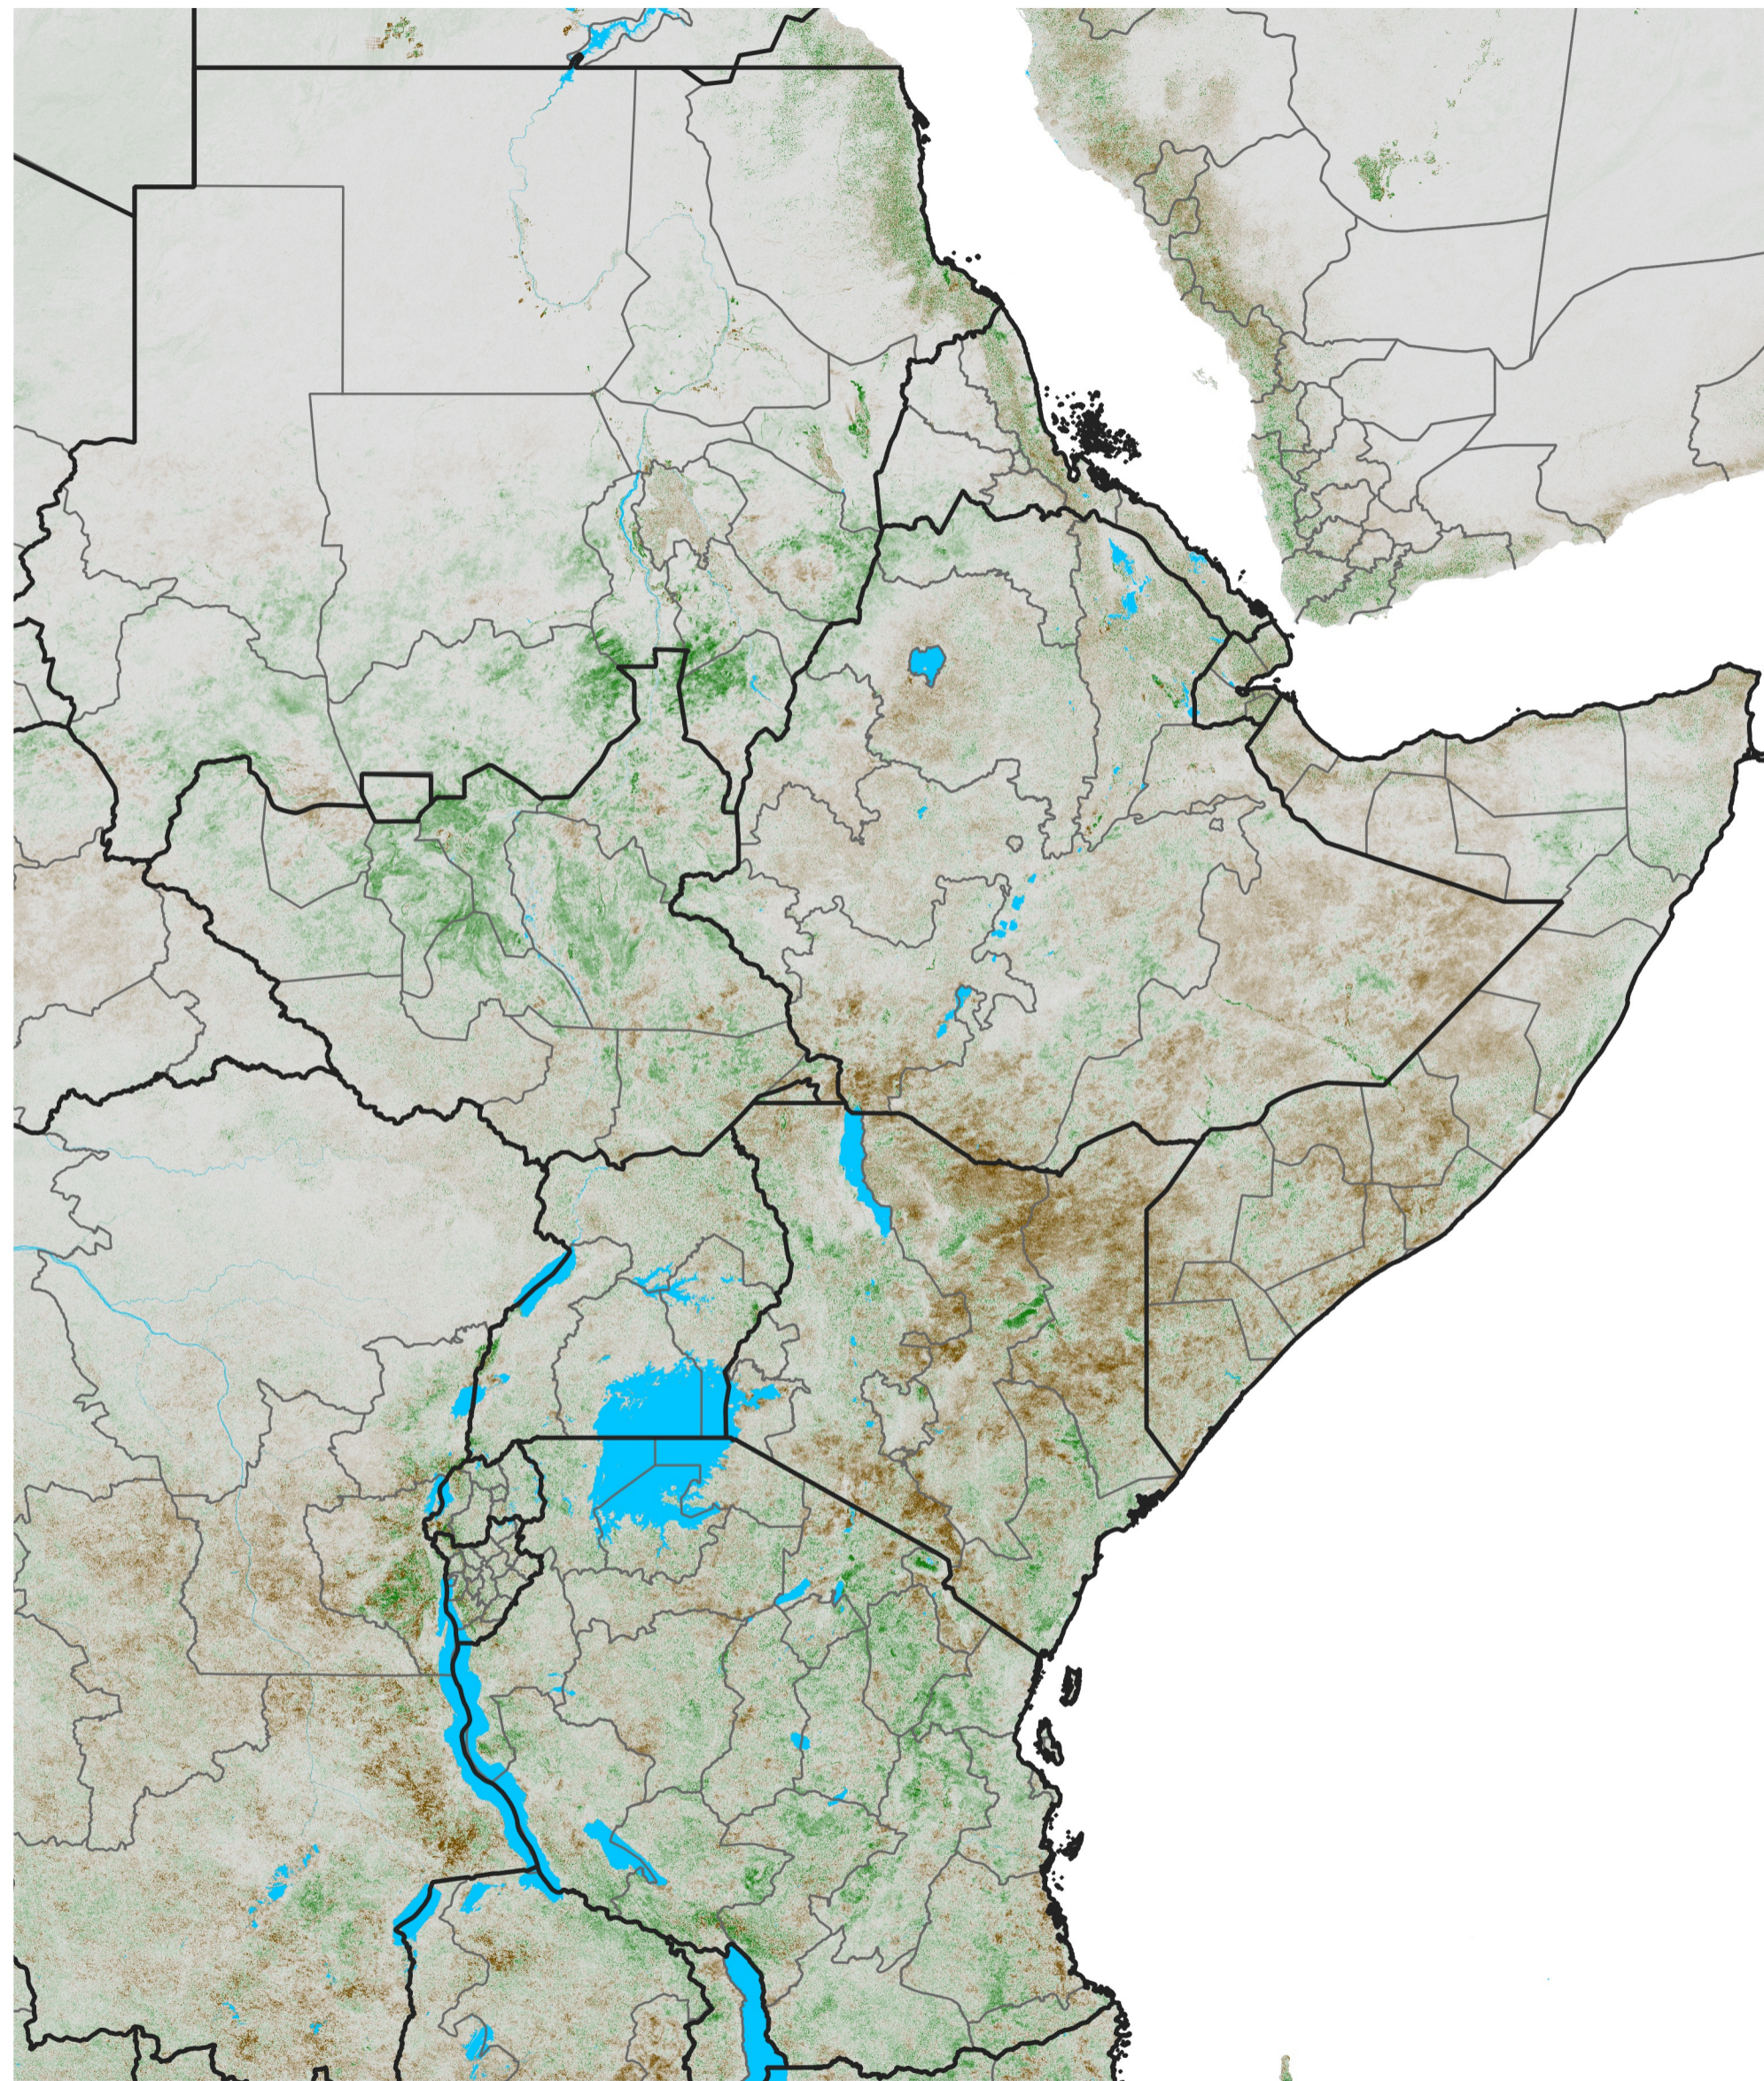

East Africa NDVI Anomaly

2014 minus Mean (2012 - 2021)

Period 72 / Dec 21 - 31, 2014

NDVI Anomaly

< -0.3 -0.2 -0.1 -0.05 0.05 0.1 0.2 >0.3

Negative

No Difference

Positive