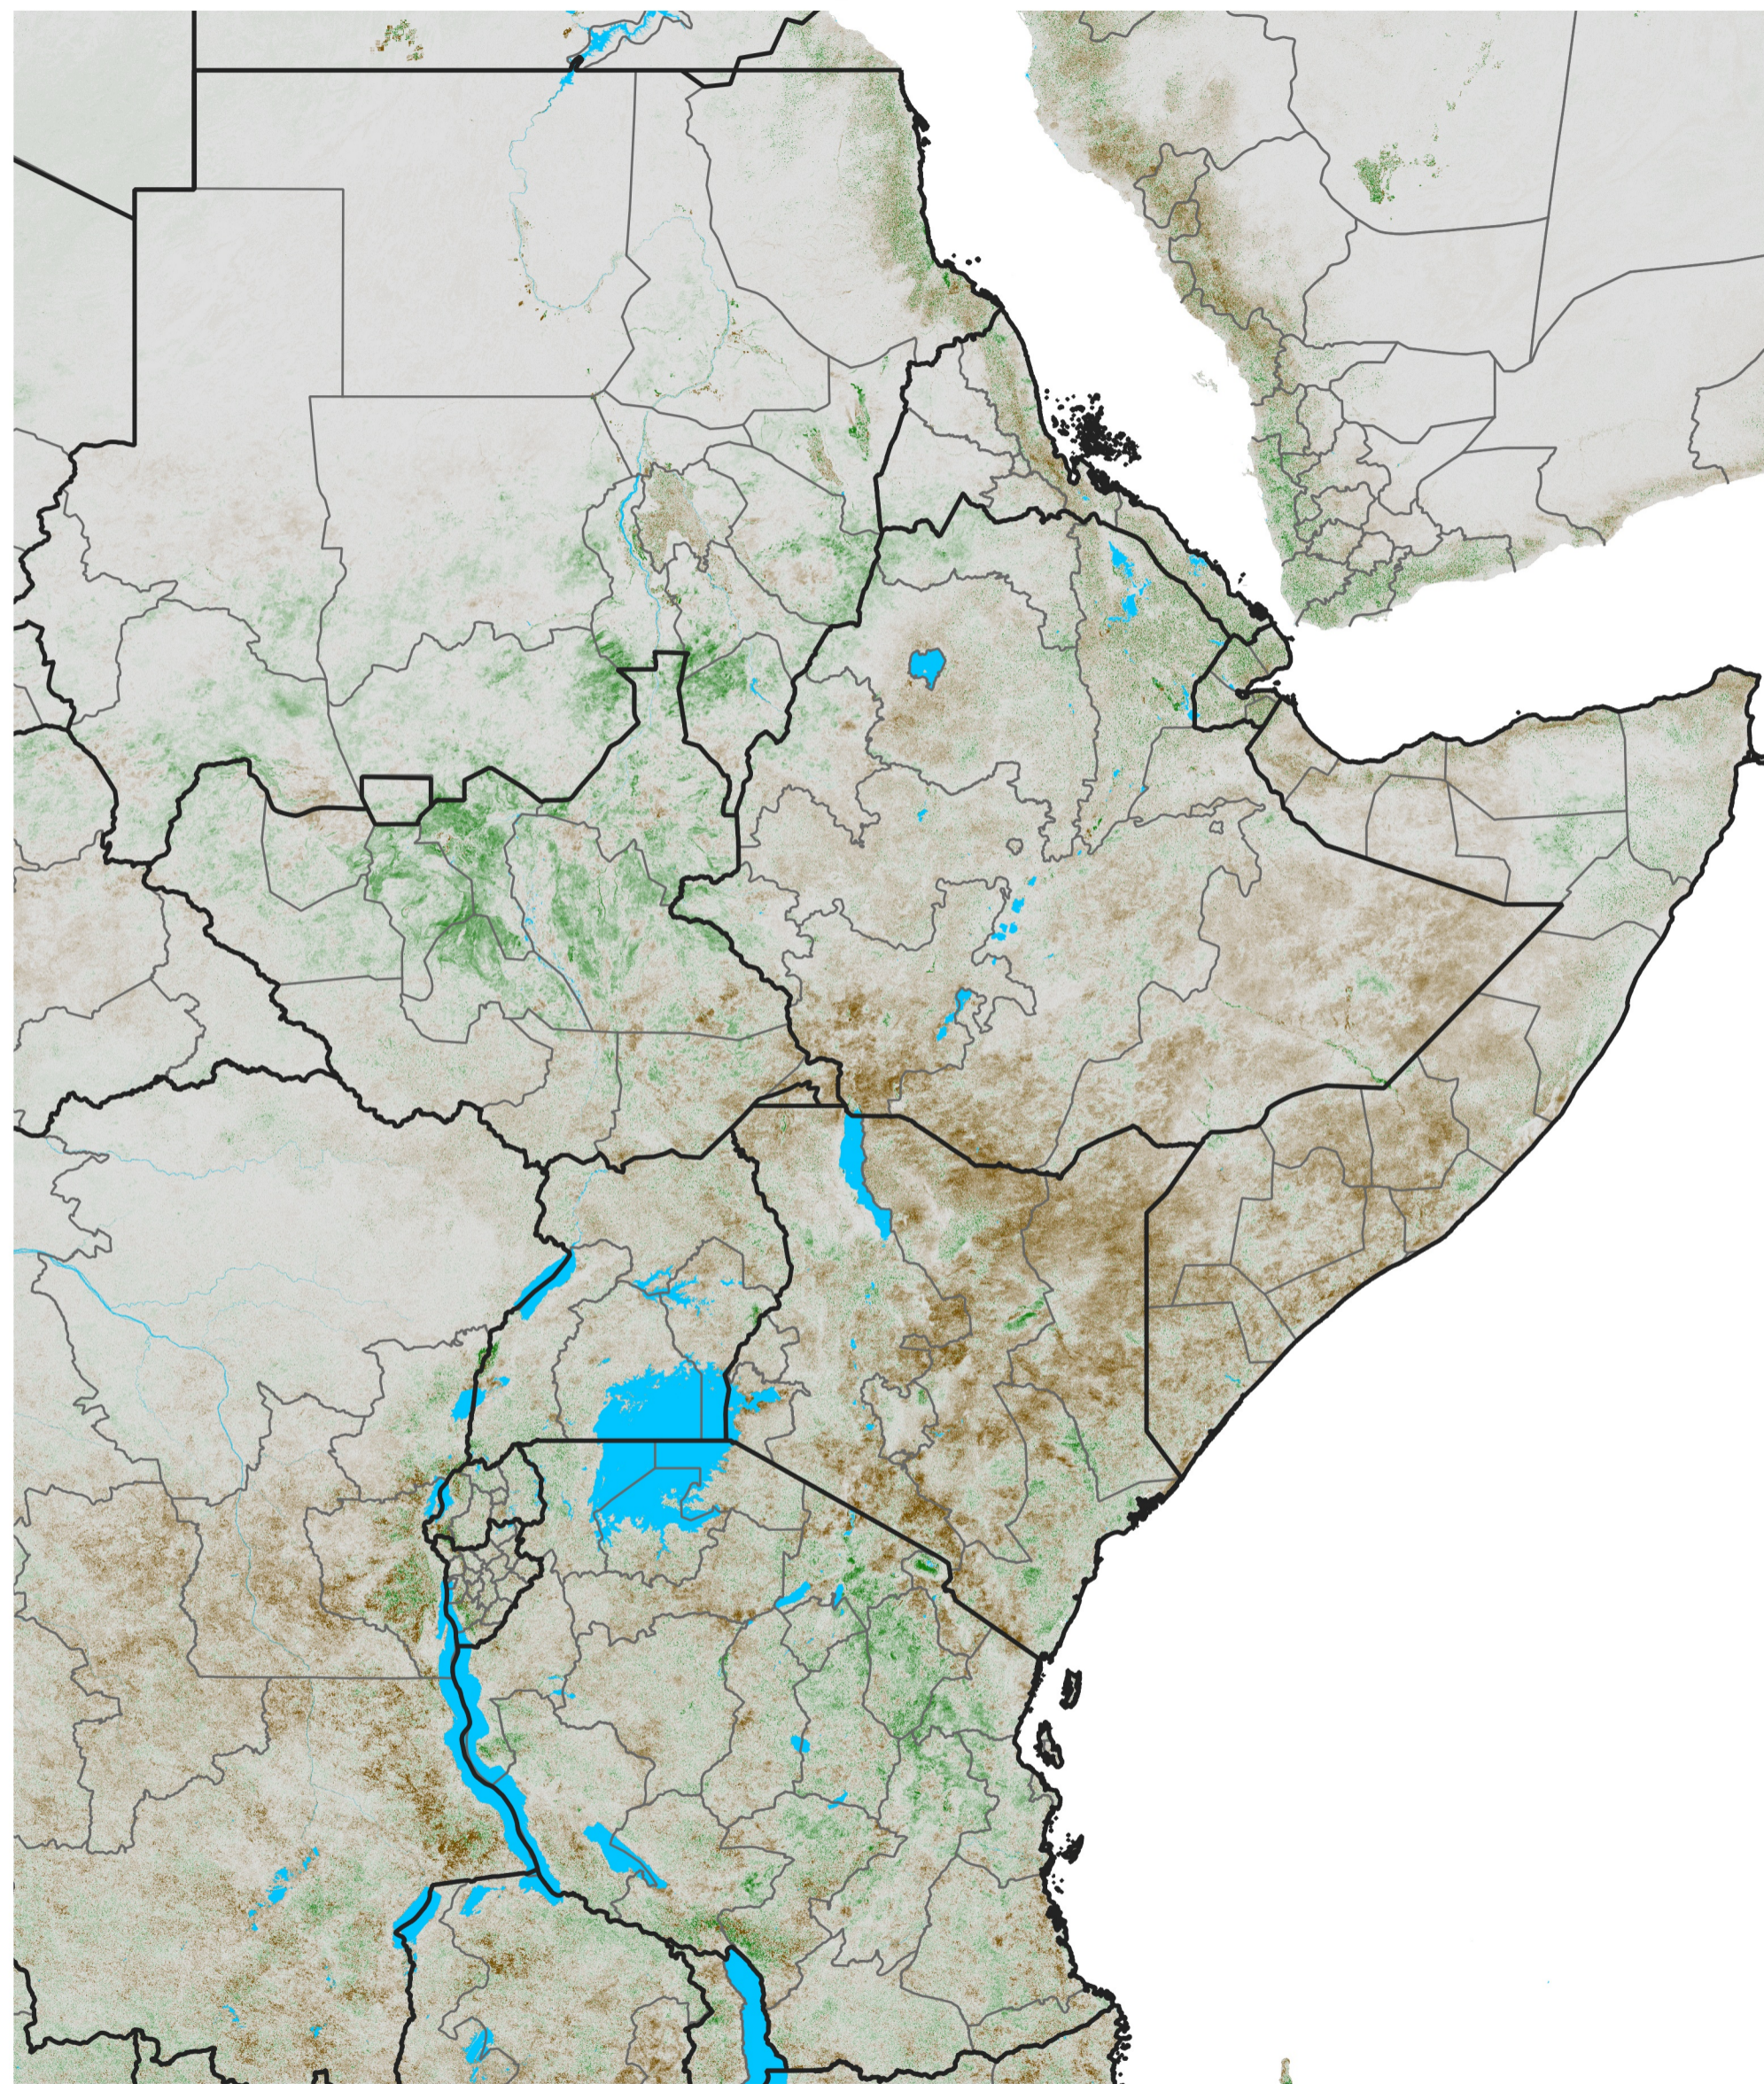

East Africa NDVI Anomaly

2015 minus Mean (2012 - 2021)

Period 02 / Jan 01 - 10, 2015

NDVI Anomaly

< -0.3 -0.2 -0.1 -0.05 0.05 0.1 0.2 >0.3

Negative

No Difference

Positive