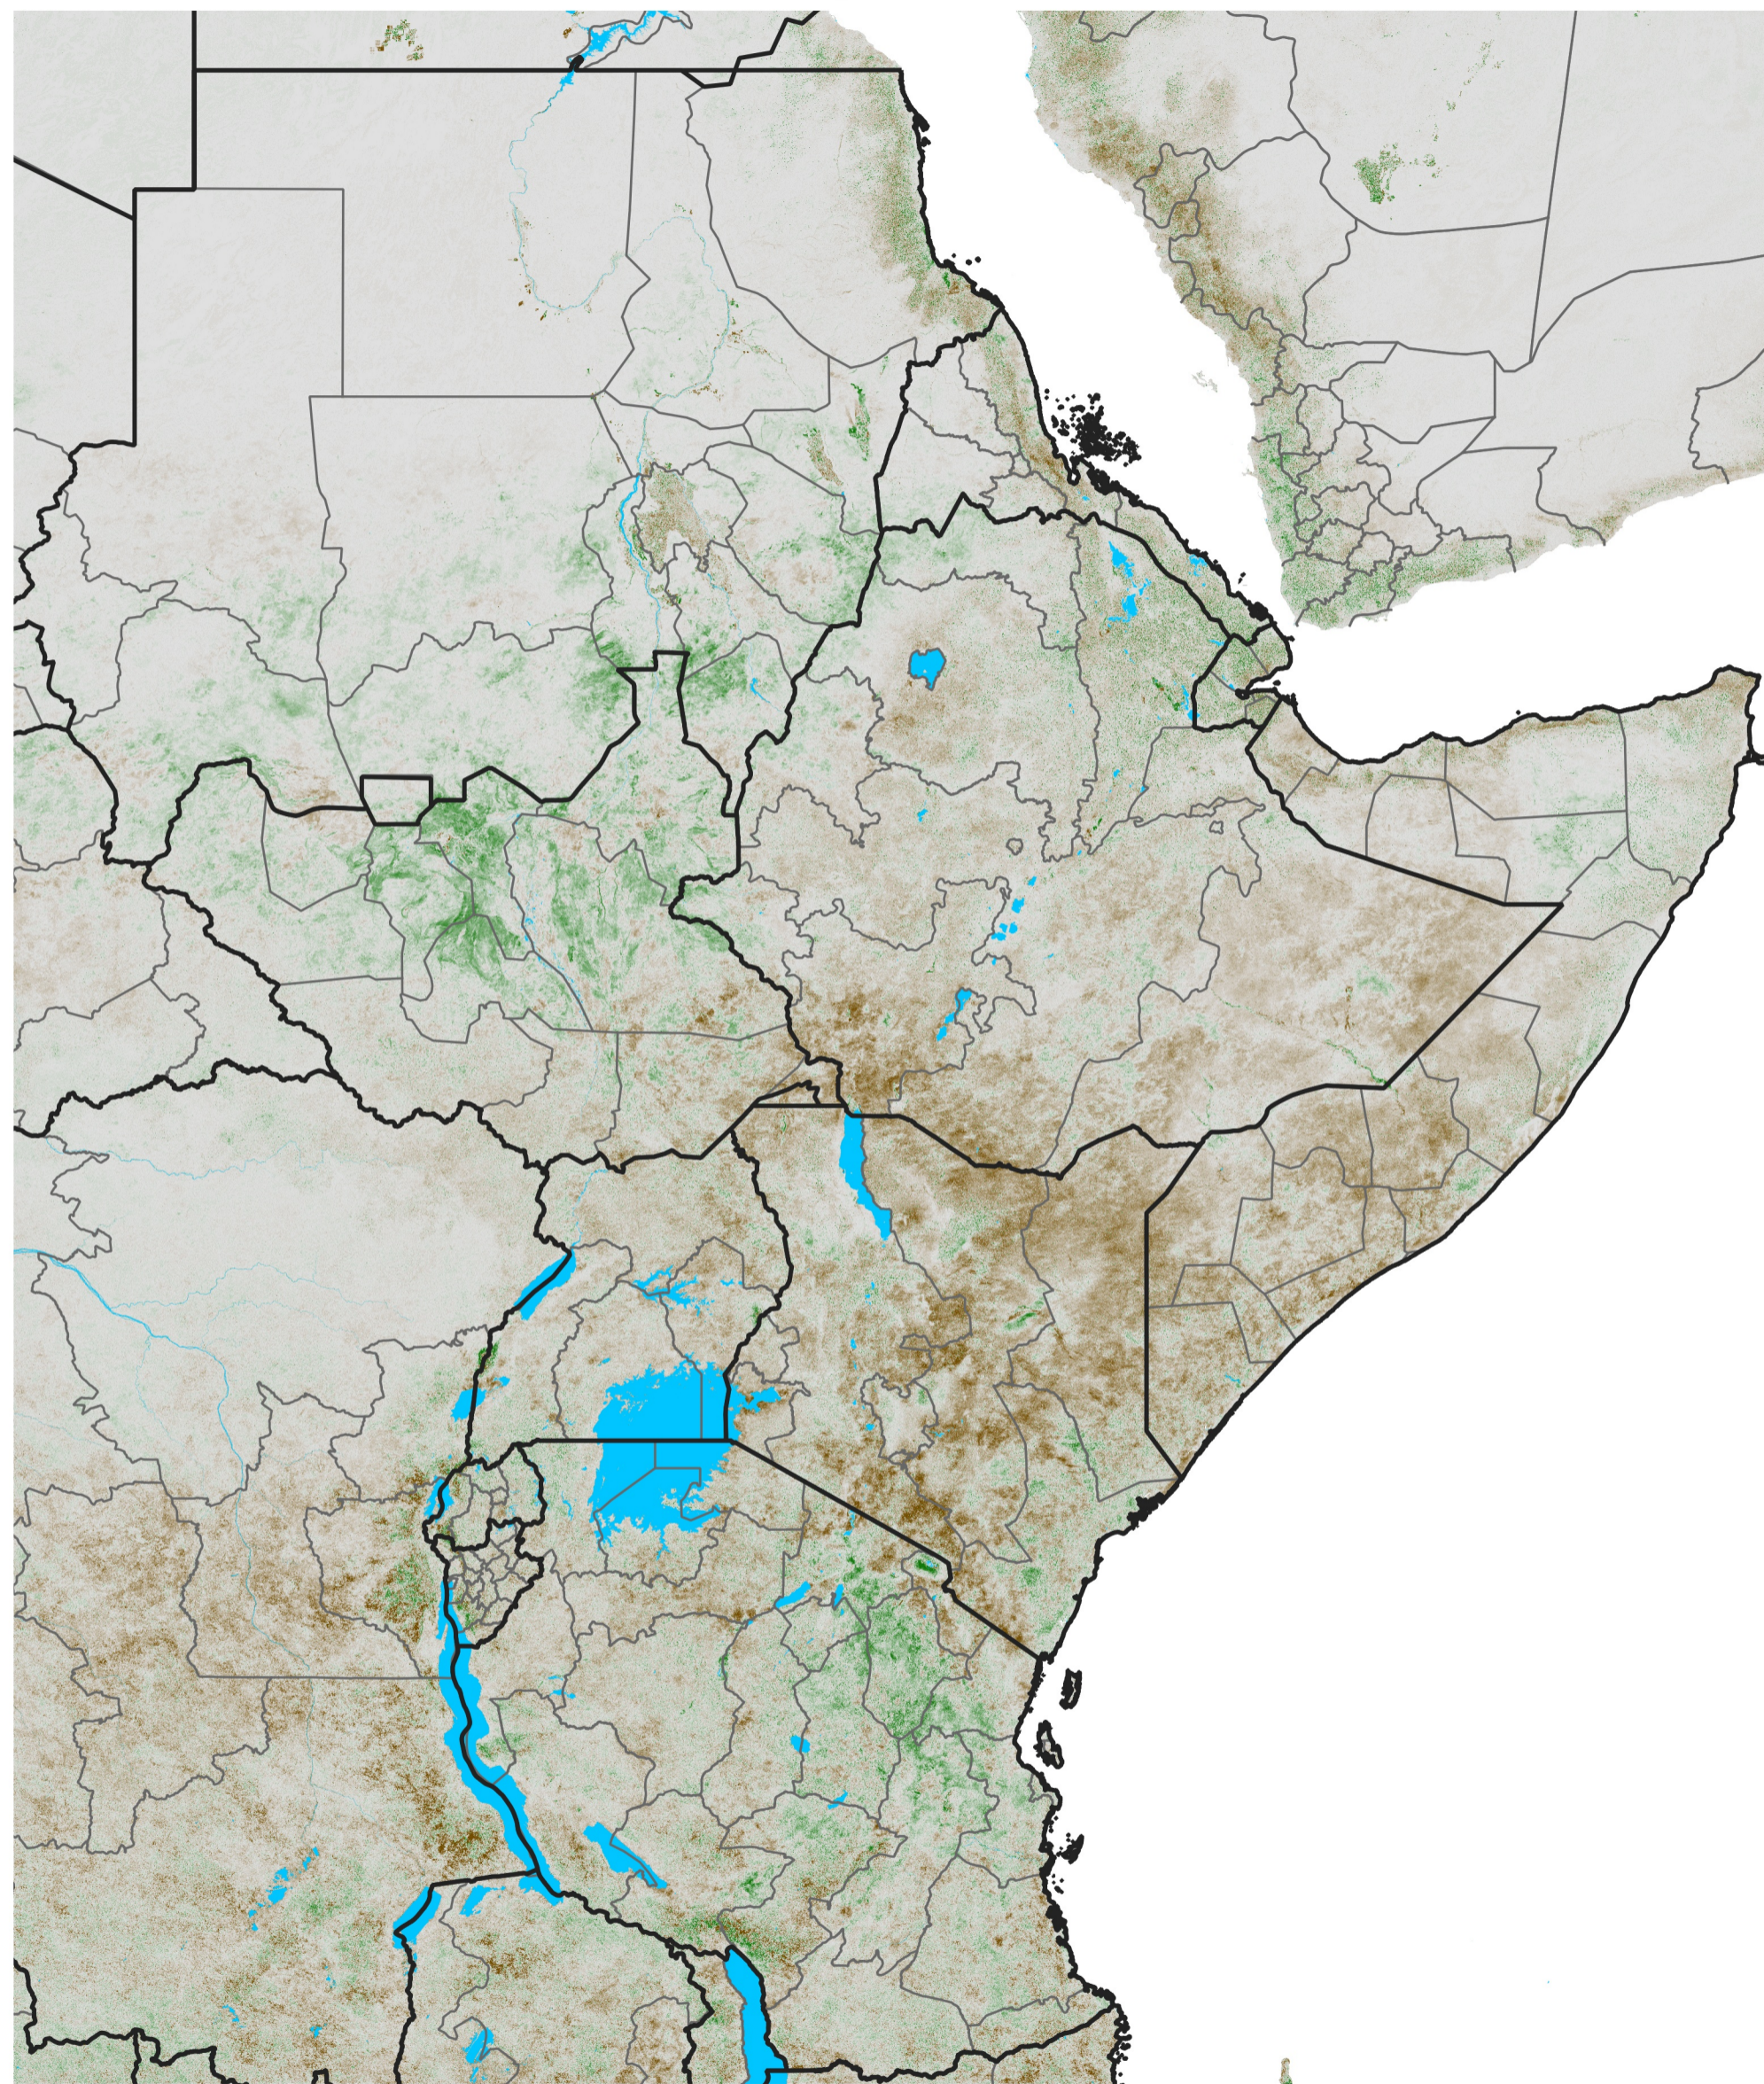

East Africa NDVI Anomaly

2015 minus Mean (2012 - 2021)

Period 03 / Jan 06 - 15, 2015

NDVI Anomaly

< -0.3 -0.2 -0.1 -0.05 0.05 0.1 0.2 >0.3

Negative

No Difference

Positive