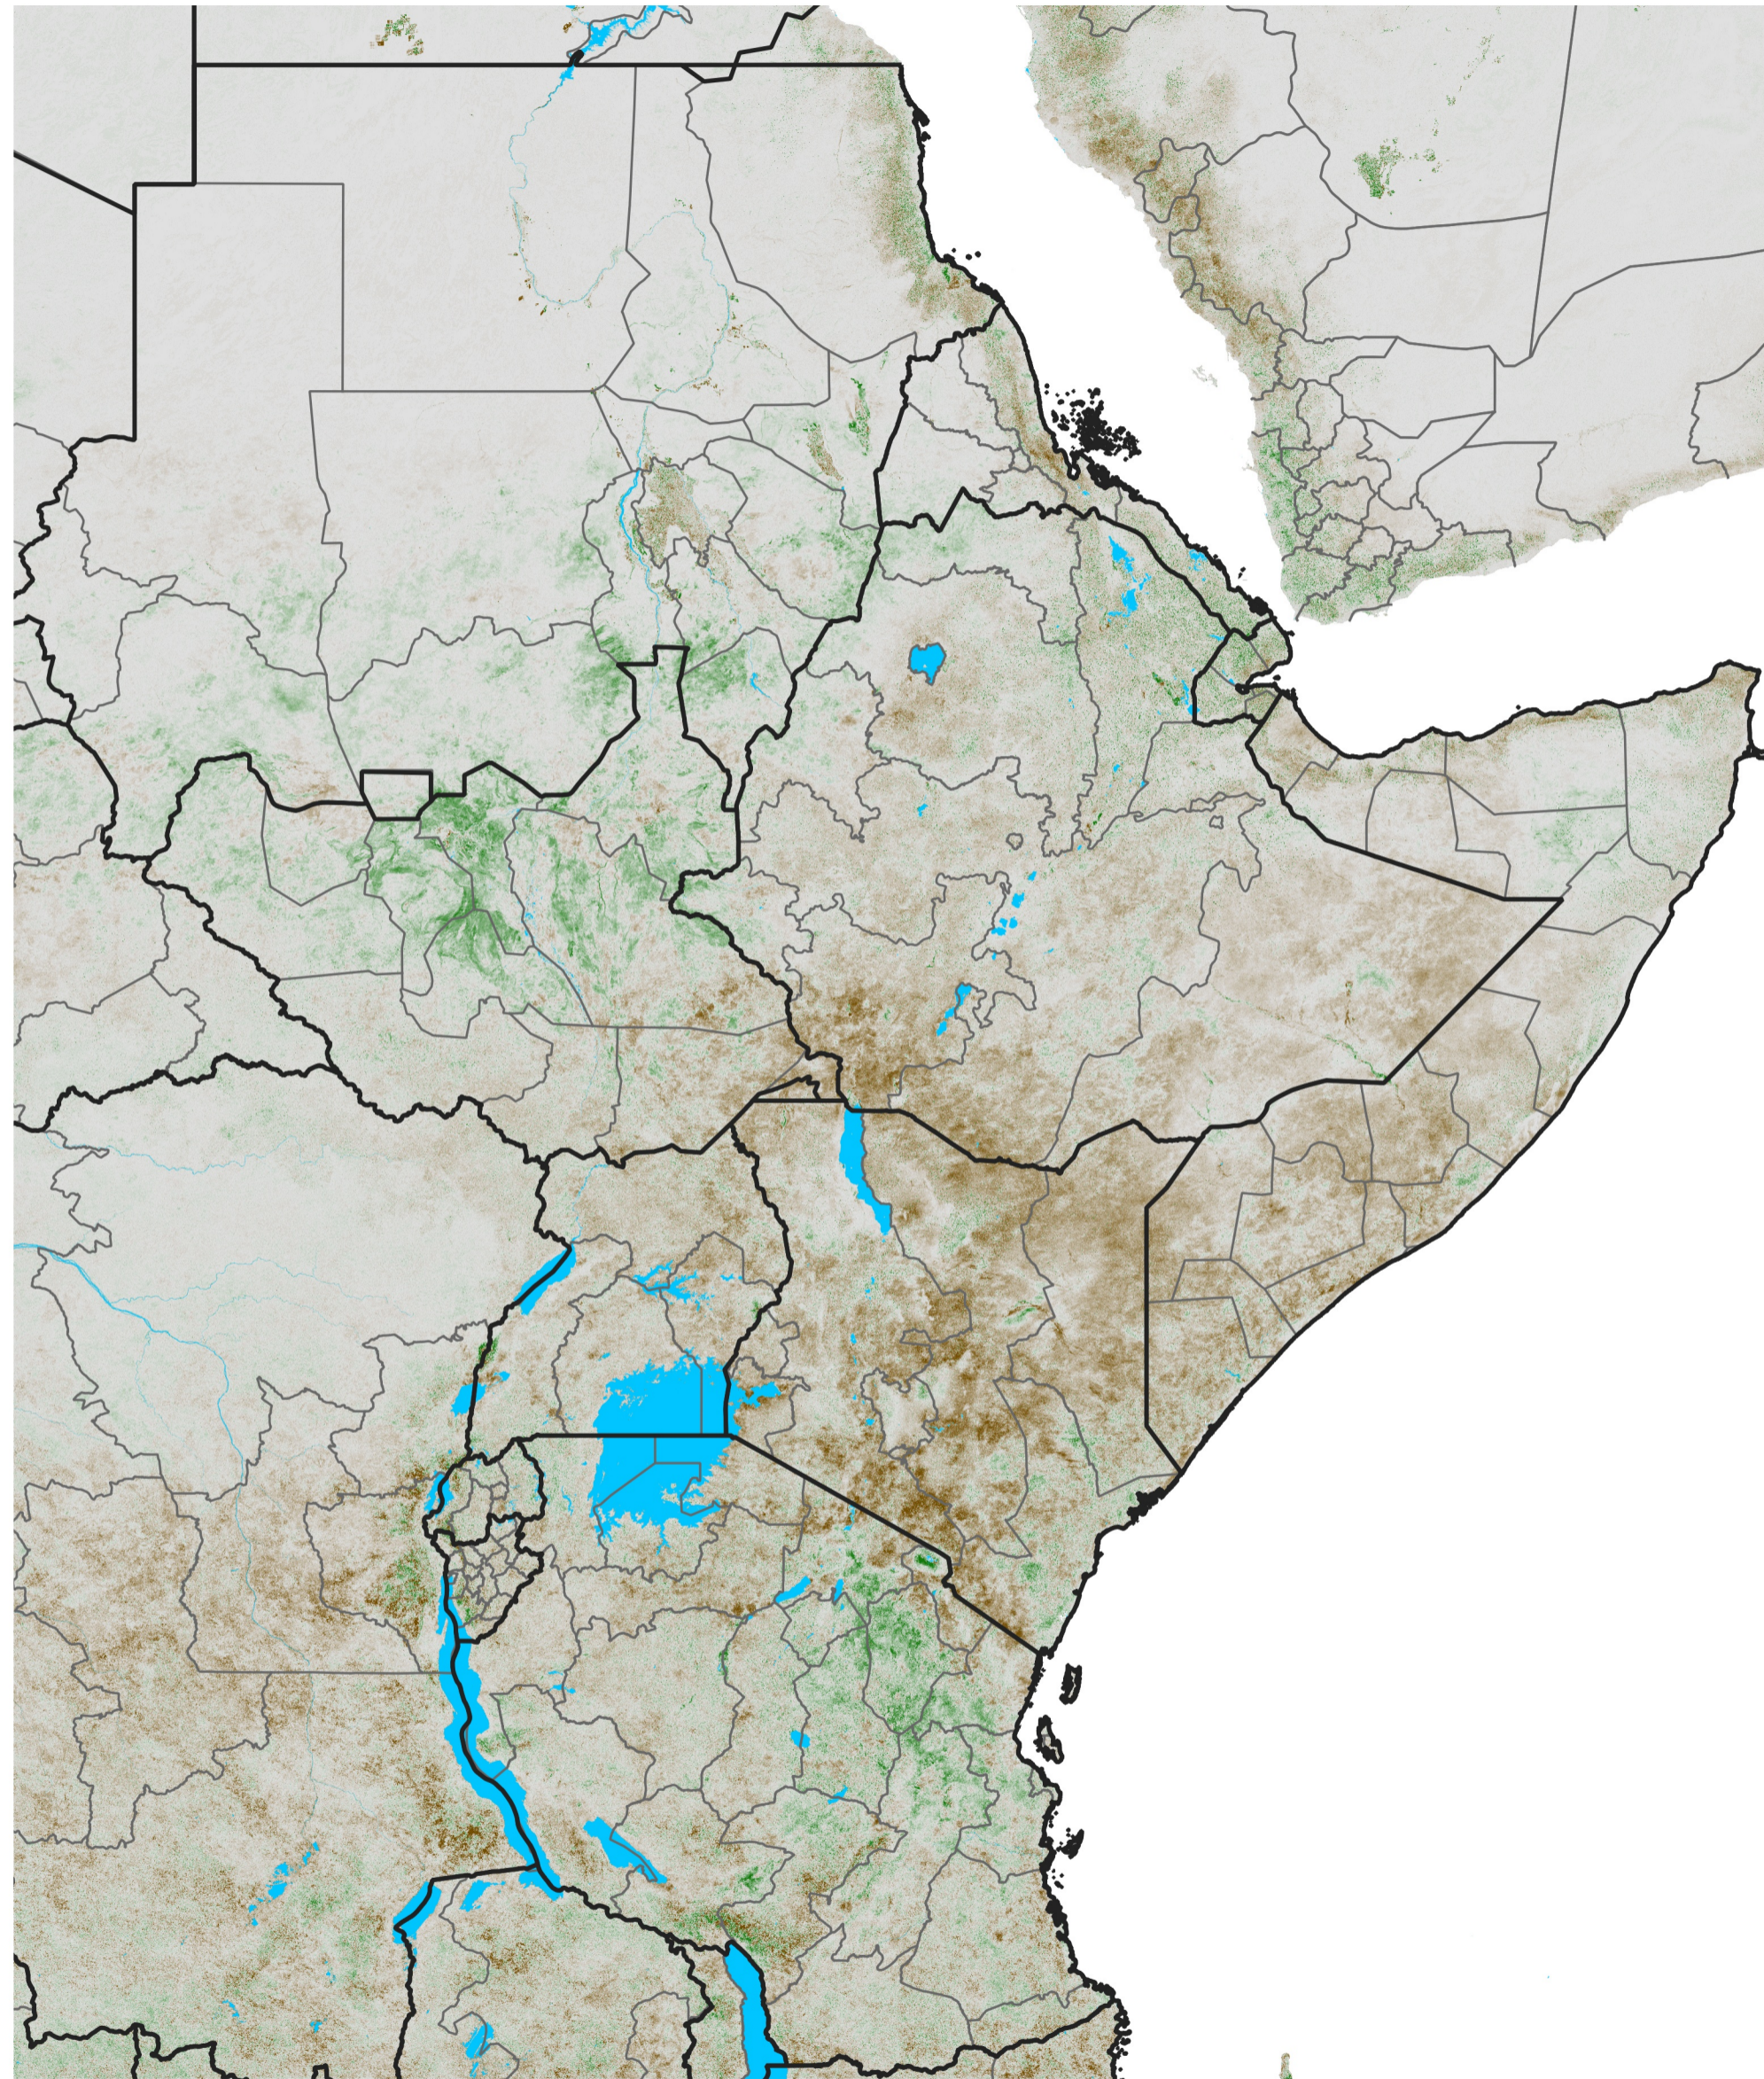

East Africa NDVI Anomaly

2015 minus Mean (2012 - 2021)

Period 04 / Jan 11 - 20, 2015

NDVI Anomaly

< -0.3 -0.2 -0.1 -0.05 0.05 0.1 0.2 >0.3

Negative

No Difference

Positive