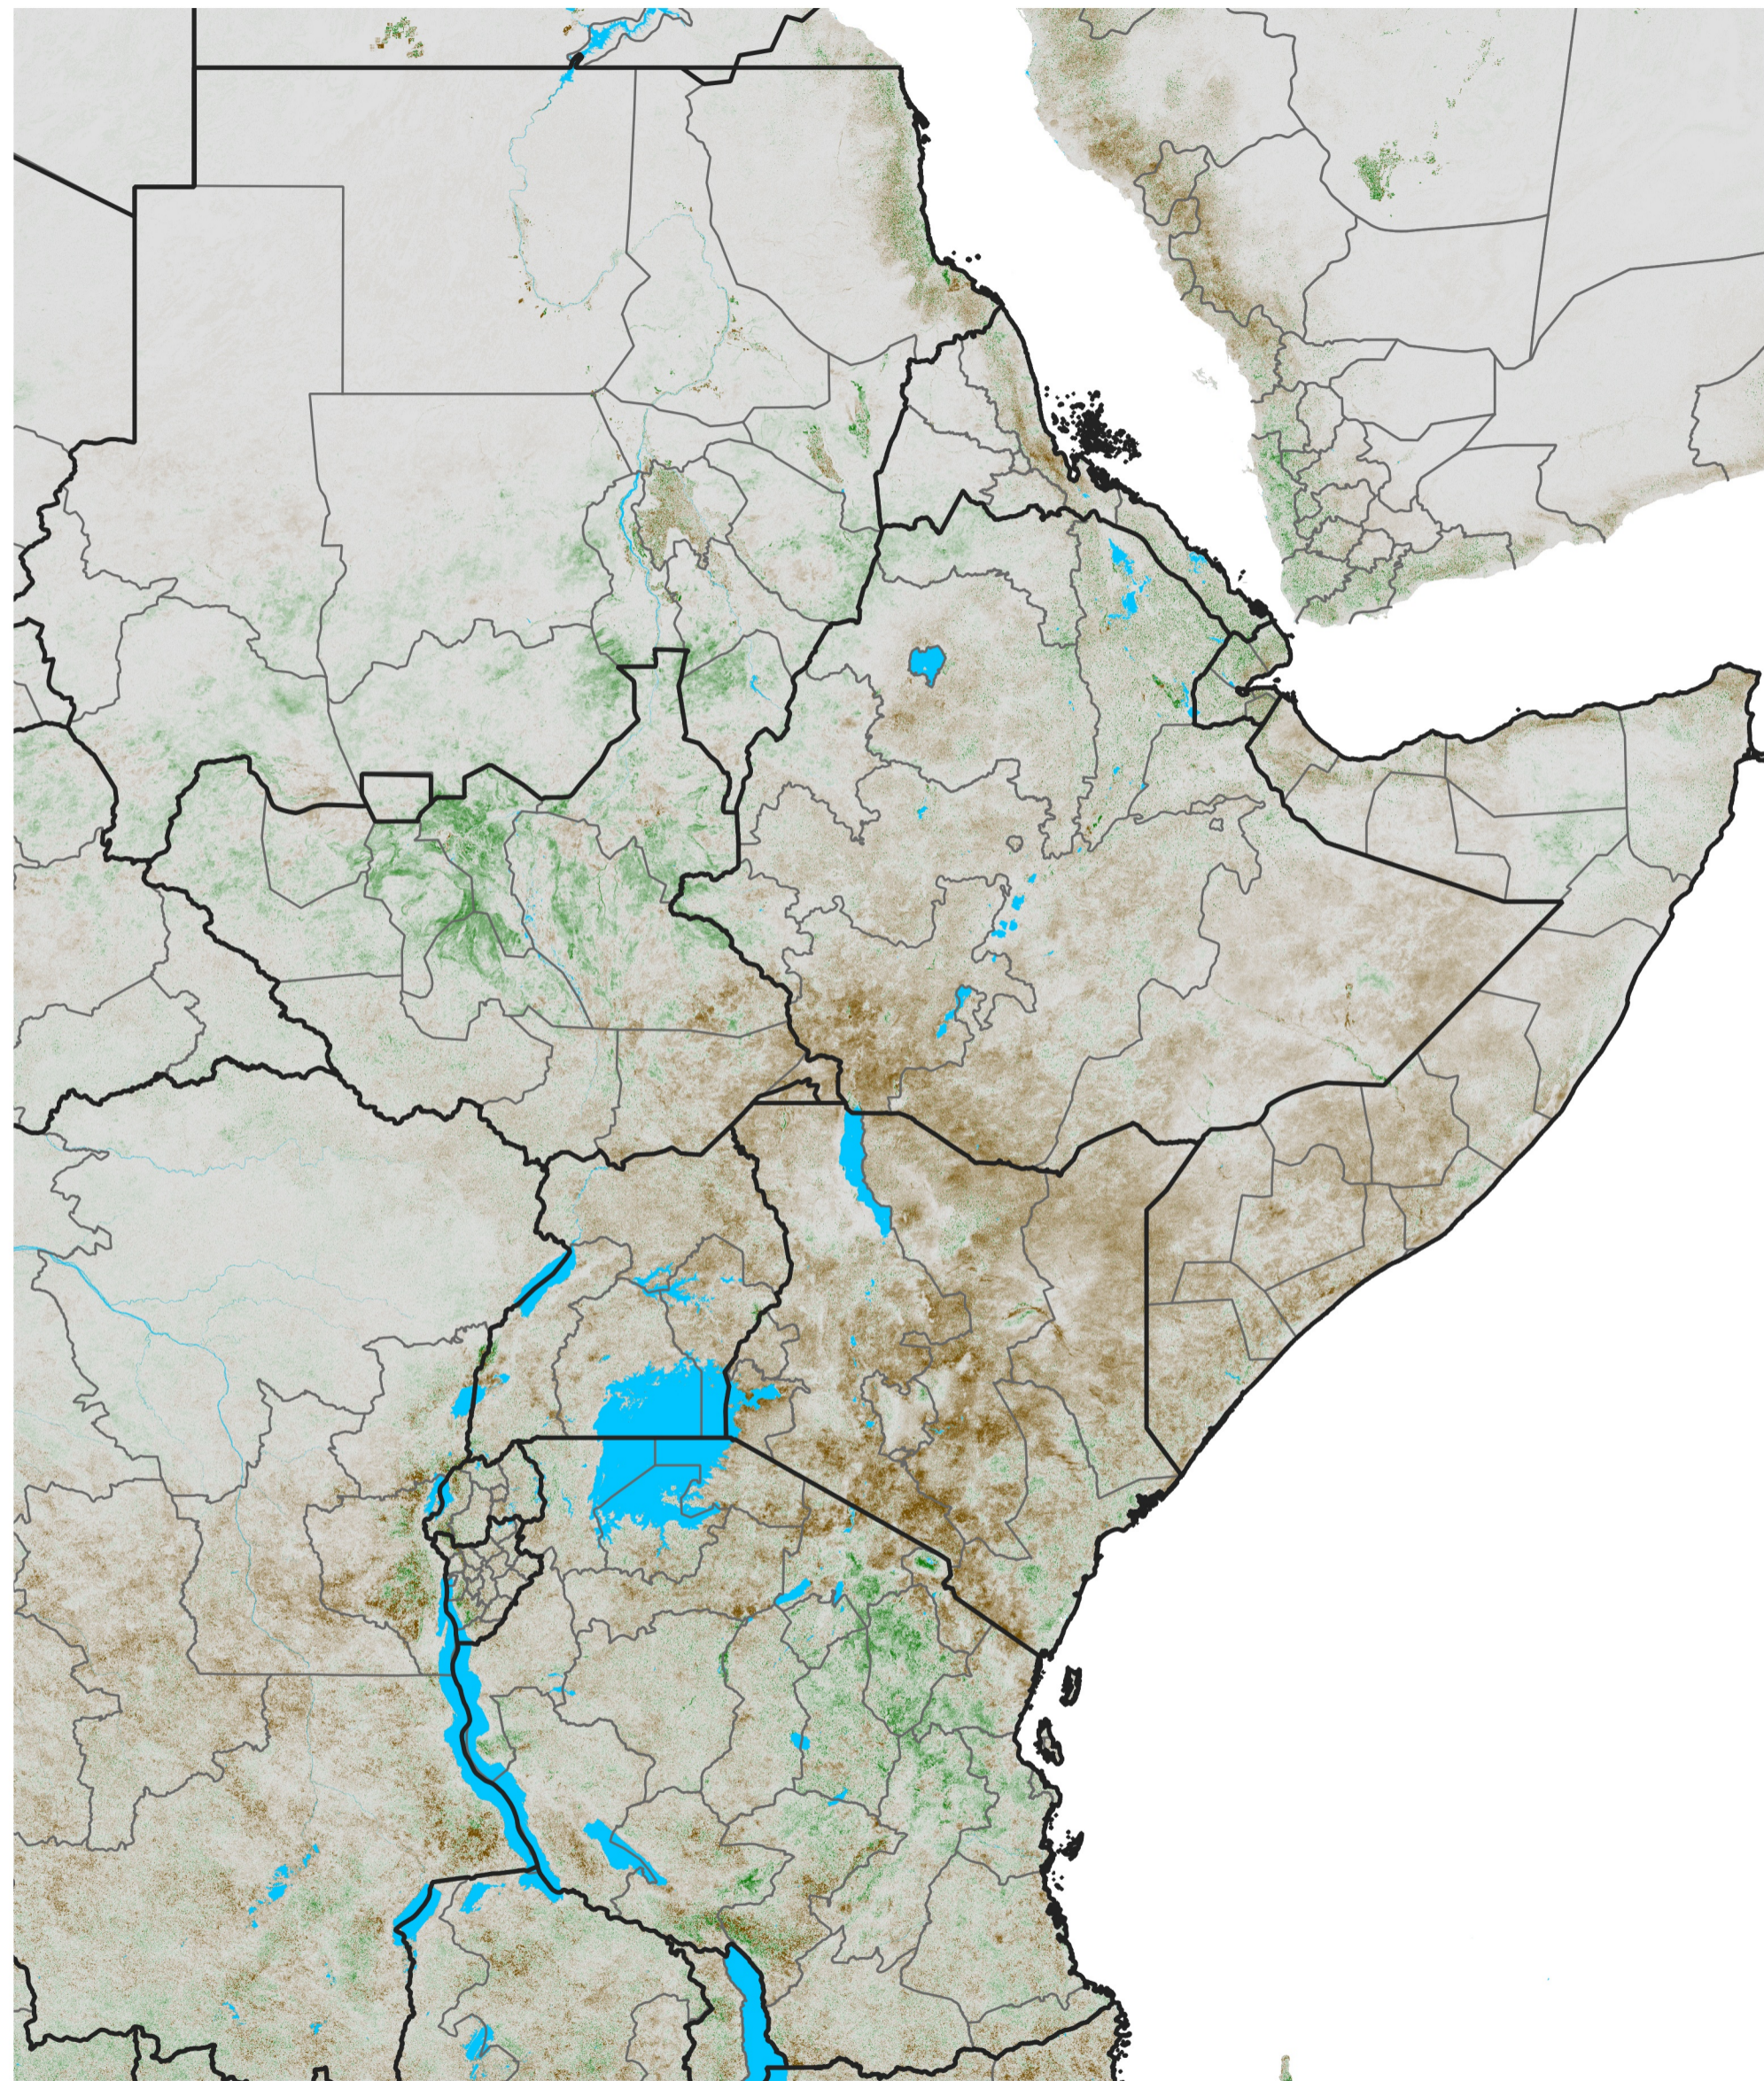

# East Africa NDVI Anomaly

2015 minus Mean (2012 - 2021)

Period 05 / Jan 16 - 25, 2015

## NDVI Anomaly

< -0.3   -0.2   -0.1   -0.05   0.05   0.1   0.2   >0.3

Negative

No Difference

Positive