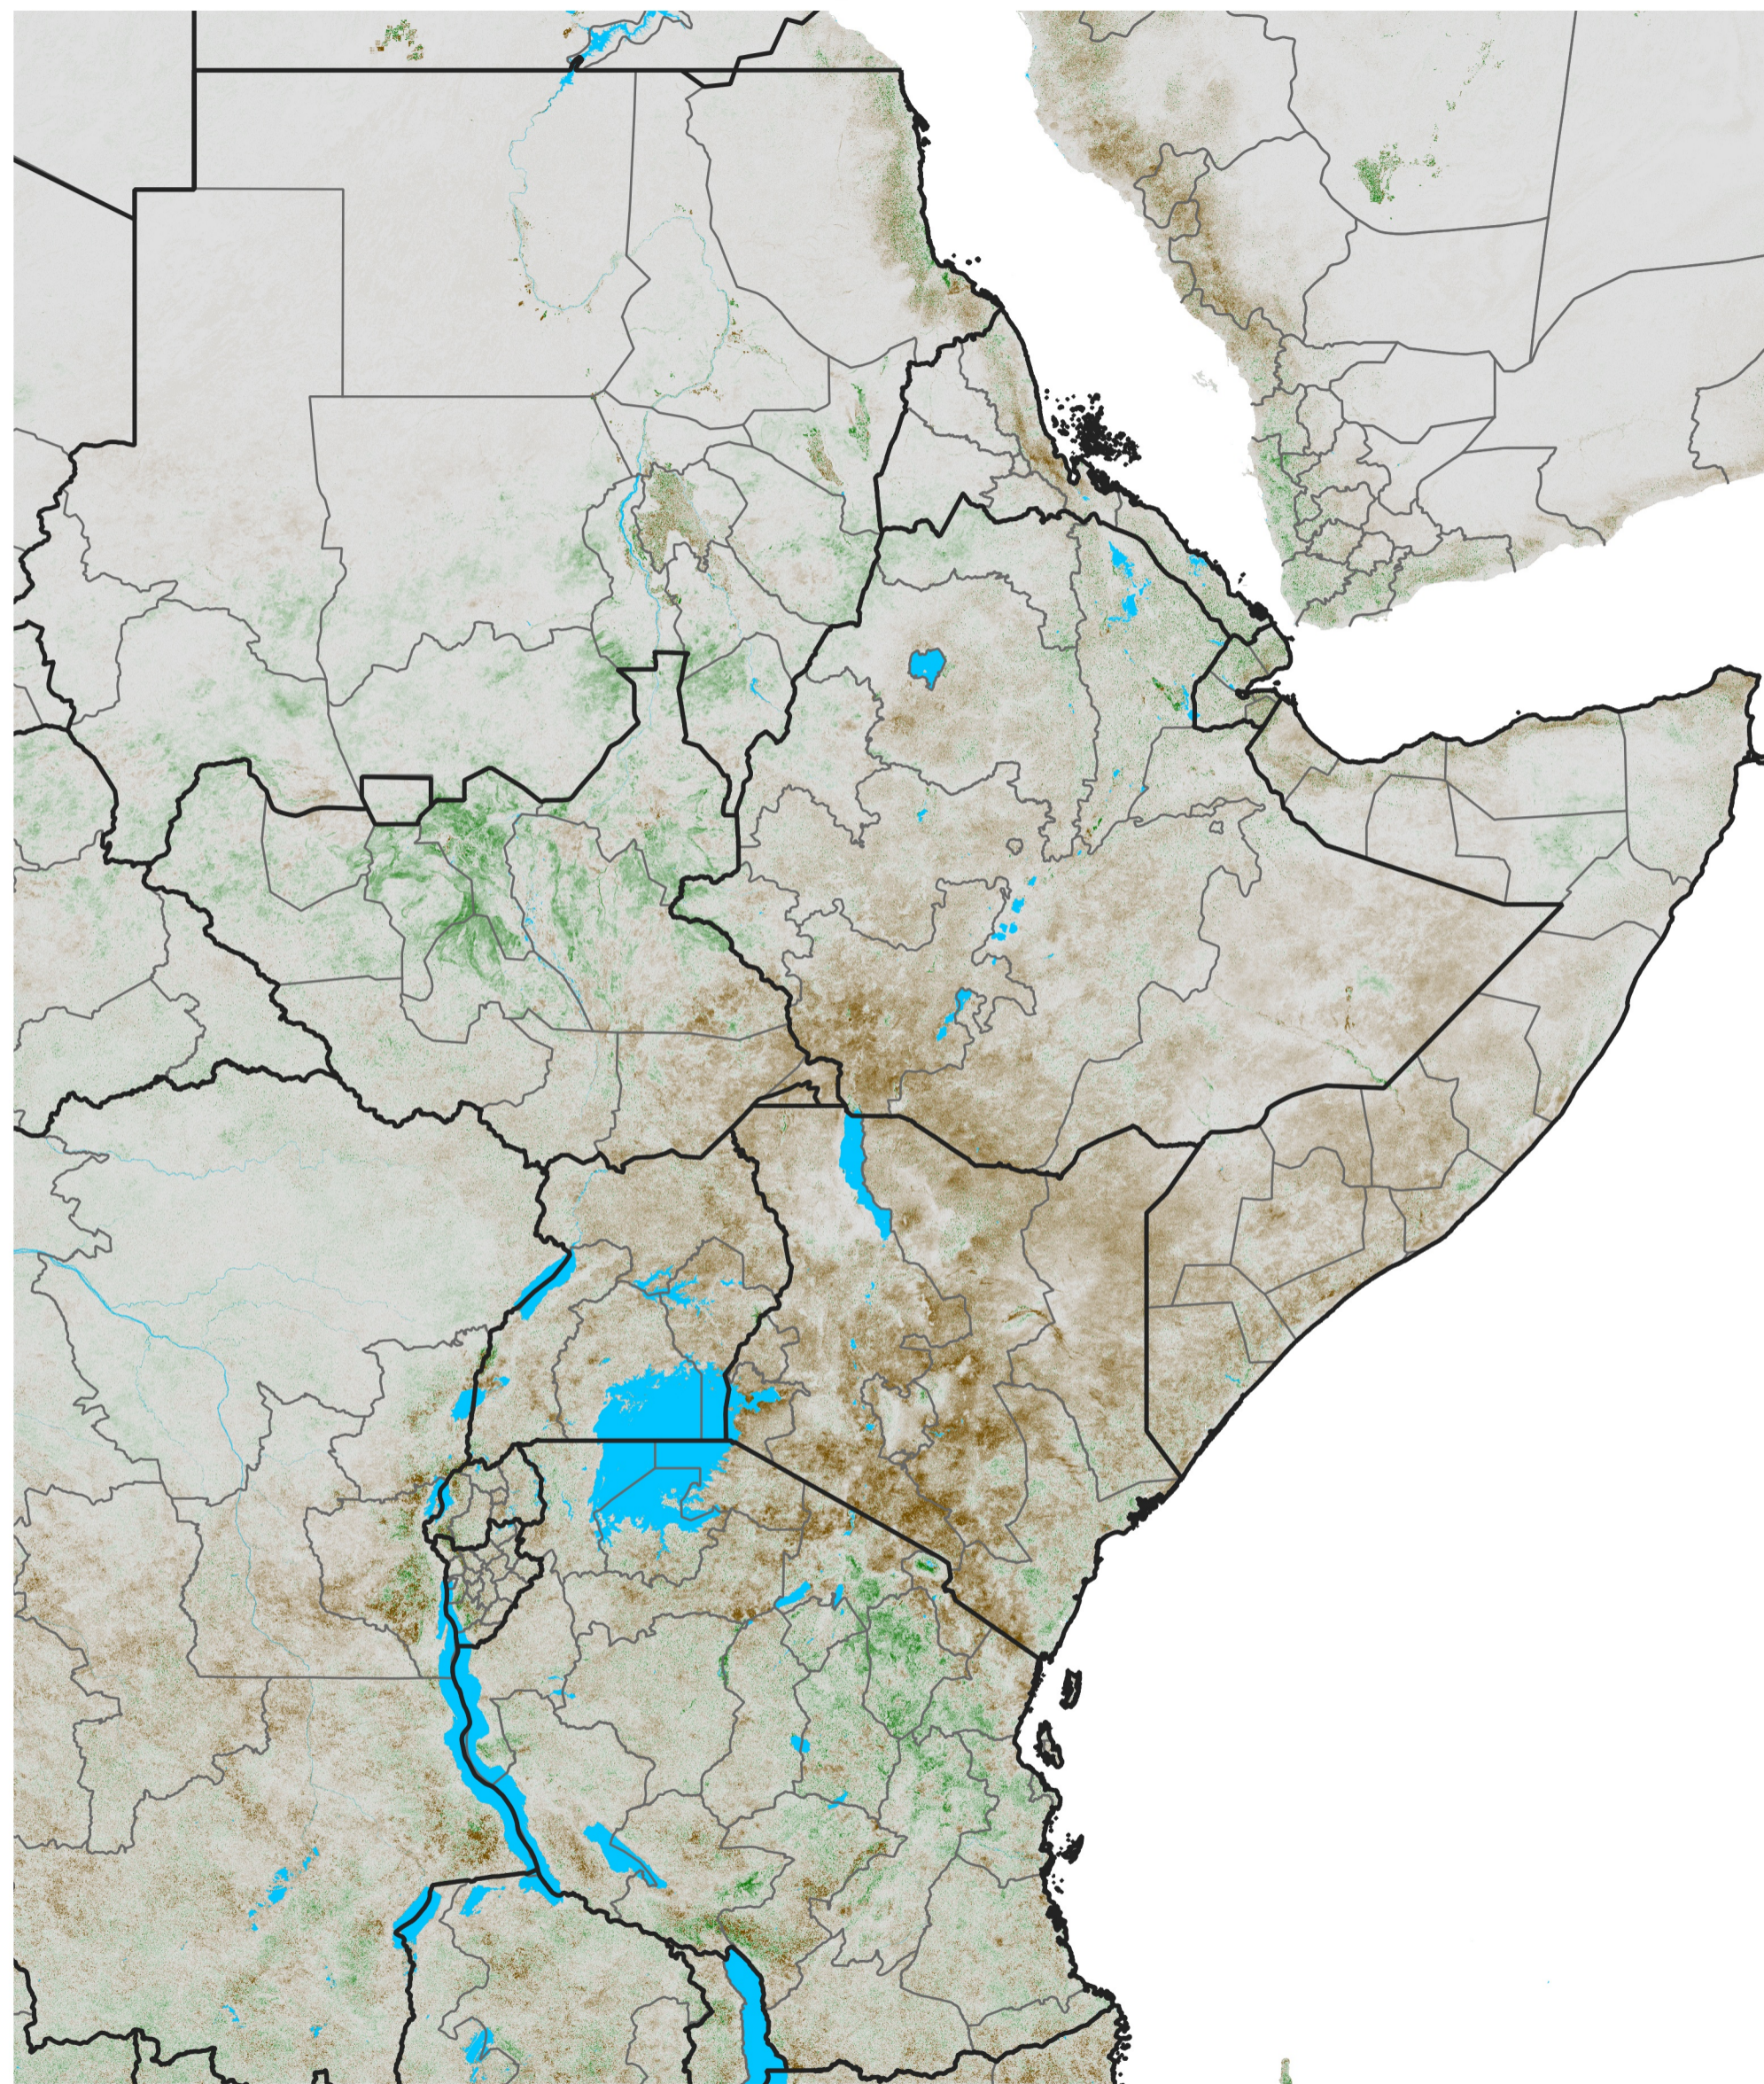

East Africa NDVI Anomaly

2015 minus Mean (2012 - 2021)

Period 06 / Jan 21 - 31, 2015

NDVI Anomaly

< -0.3 -0.2 -0.1 -0.05 0.05 0.1 0.2 >0.3

Negative

No Difference

Positive