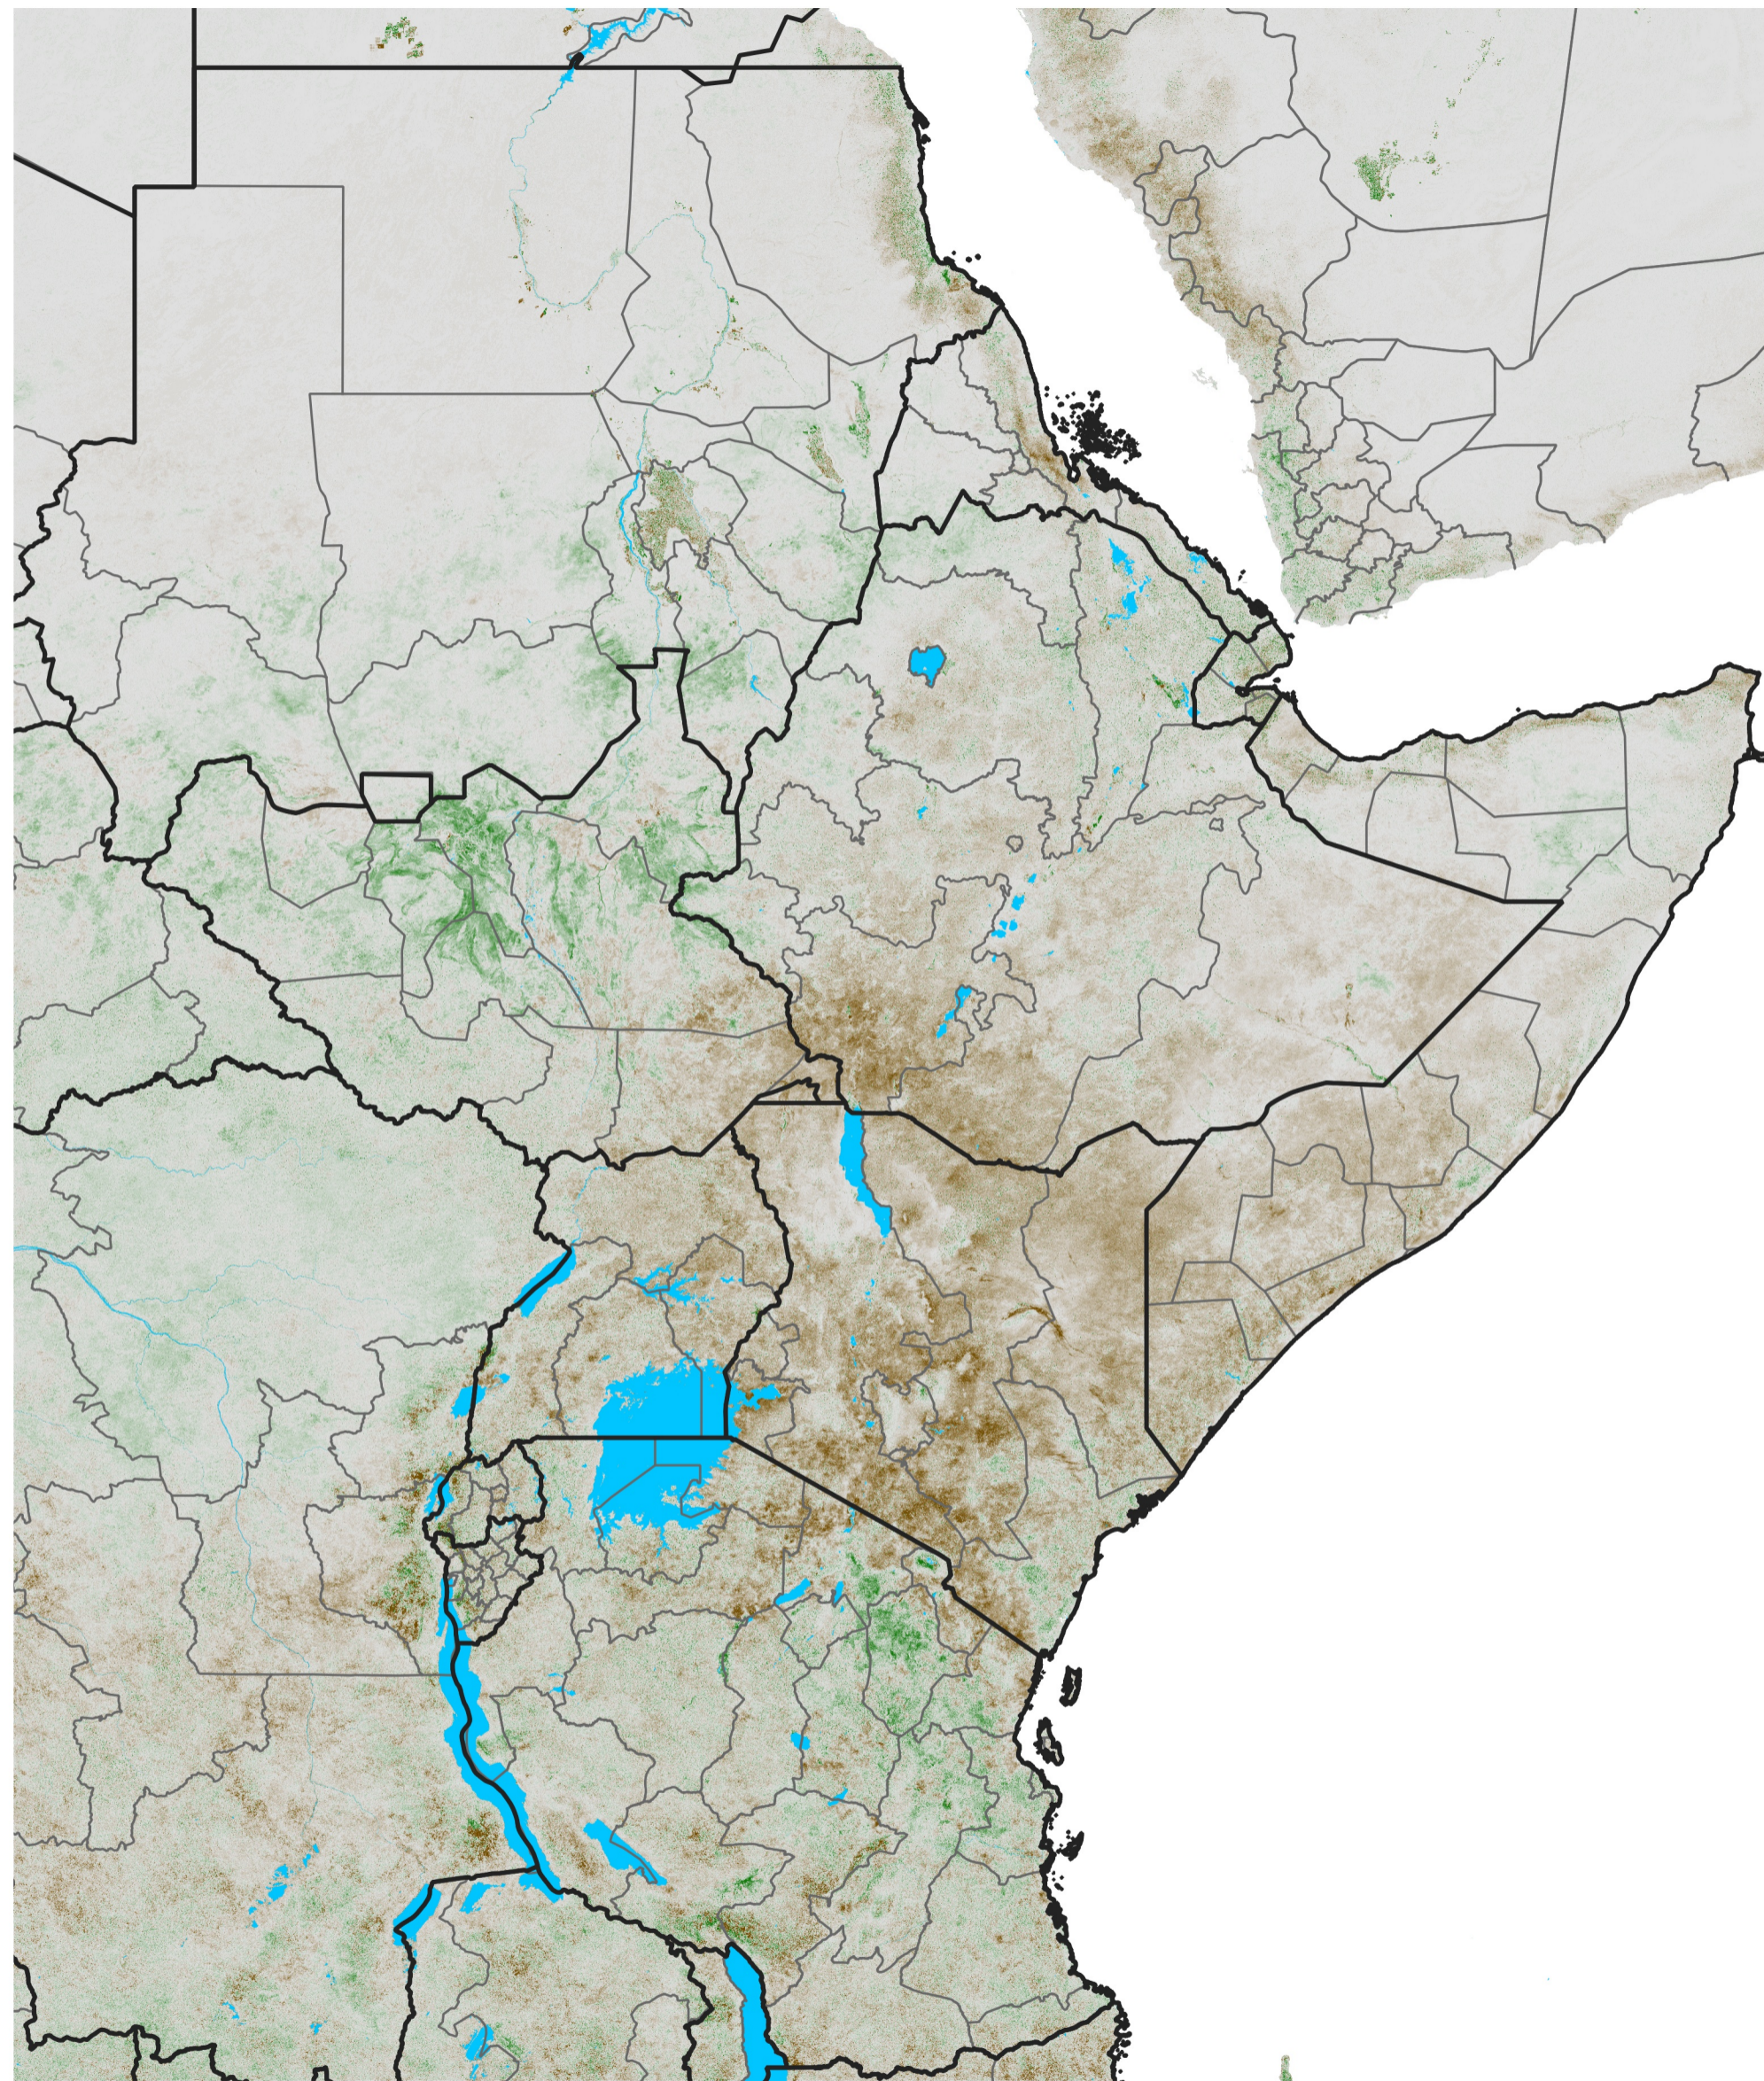

# East Africa NDVI Anomaly

2015 minus Mean (2012 - 2021)

Period 07 / Jan 26 - Feb 05, 2015

### NDVI Anomaly

< -0.3   -0.2   -0.1   -0.05   0.05   0.1   0.2   >0.3

Negative

No Difference

Positive