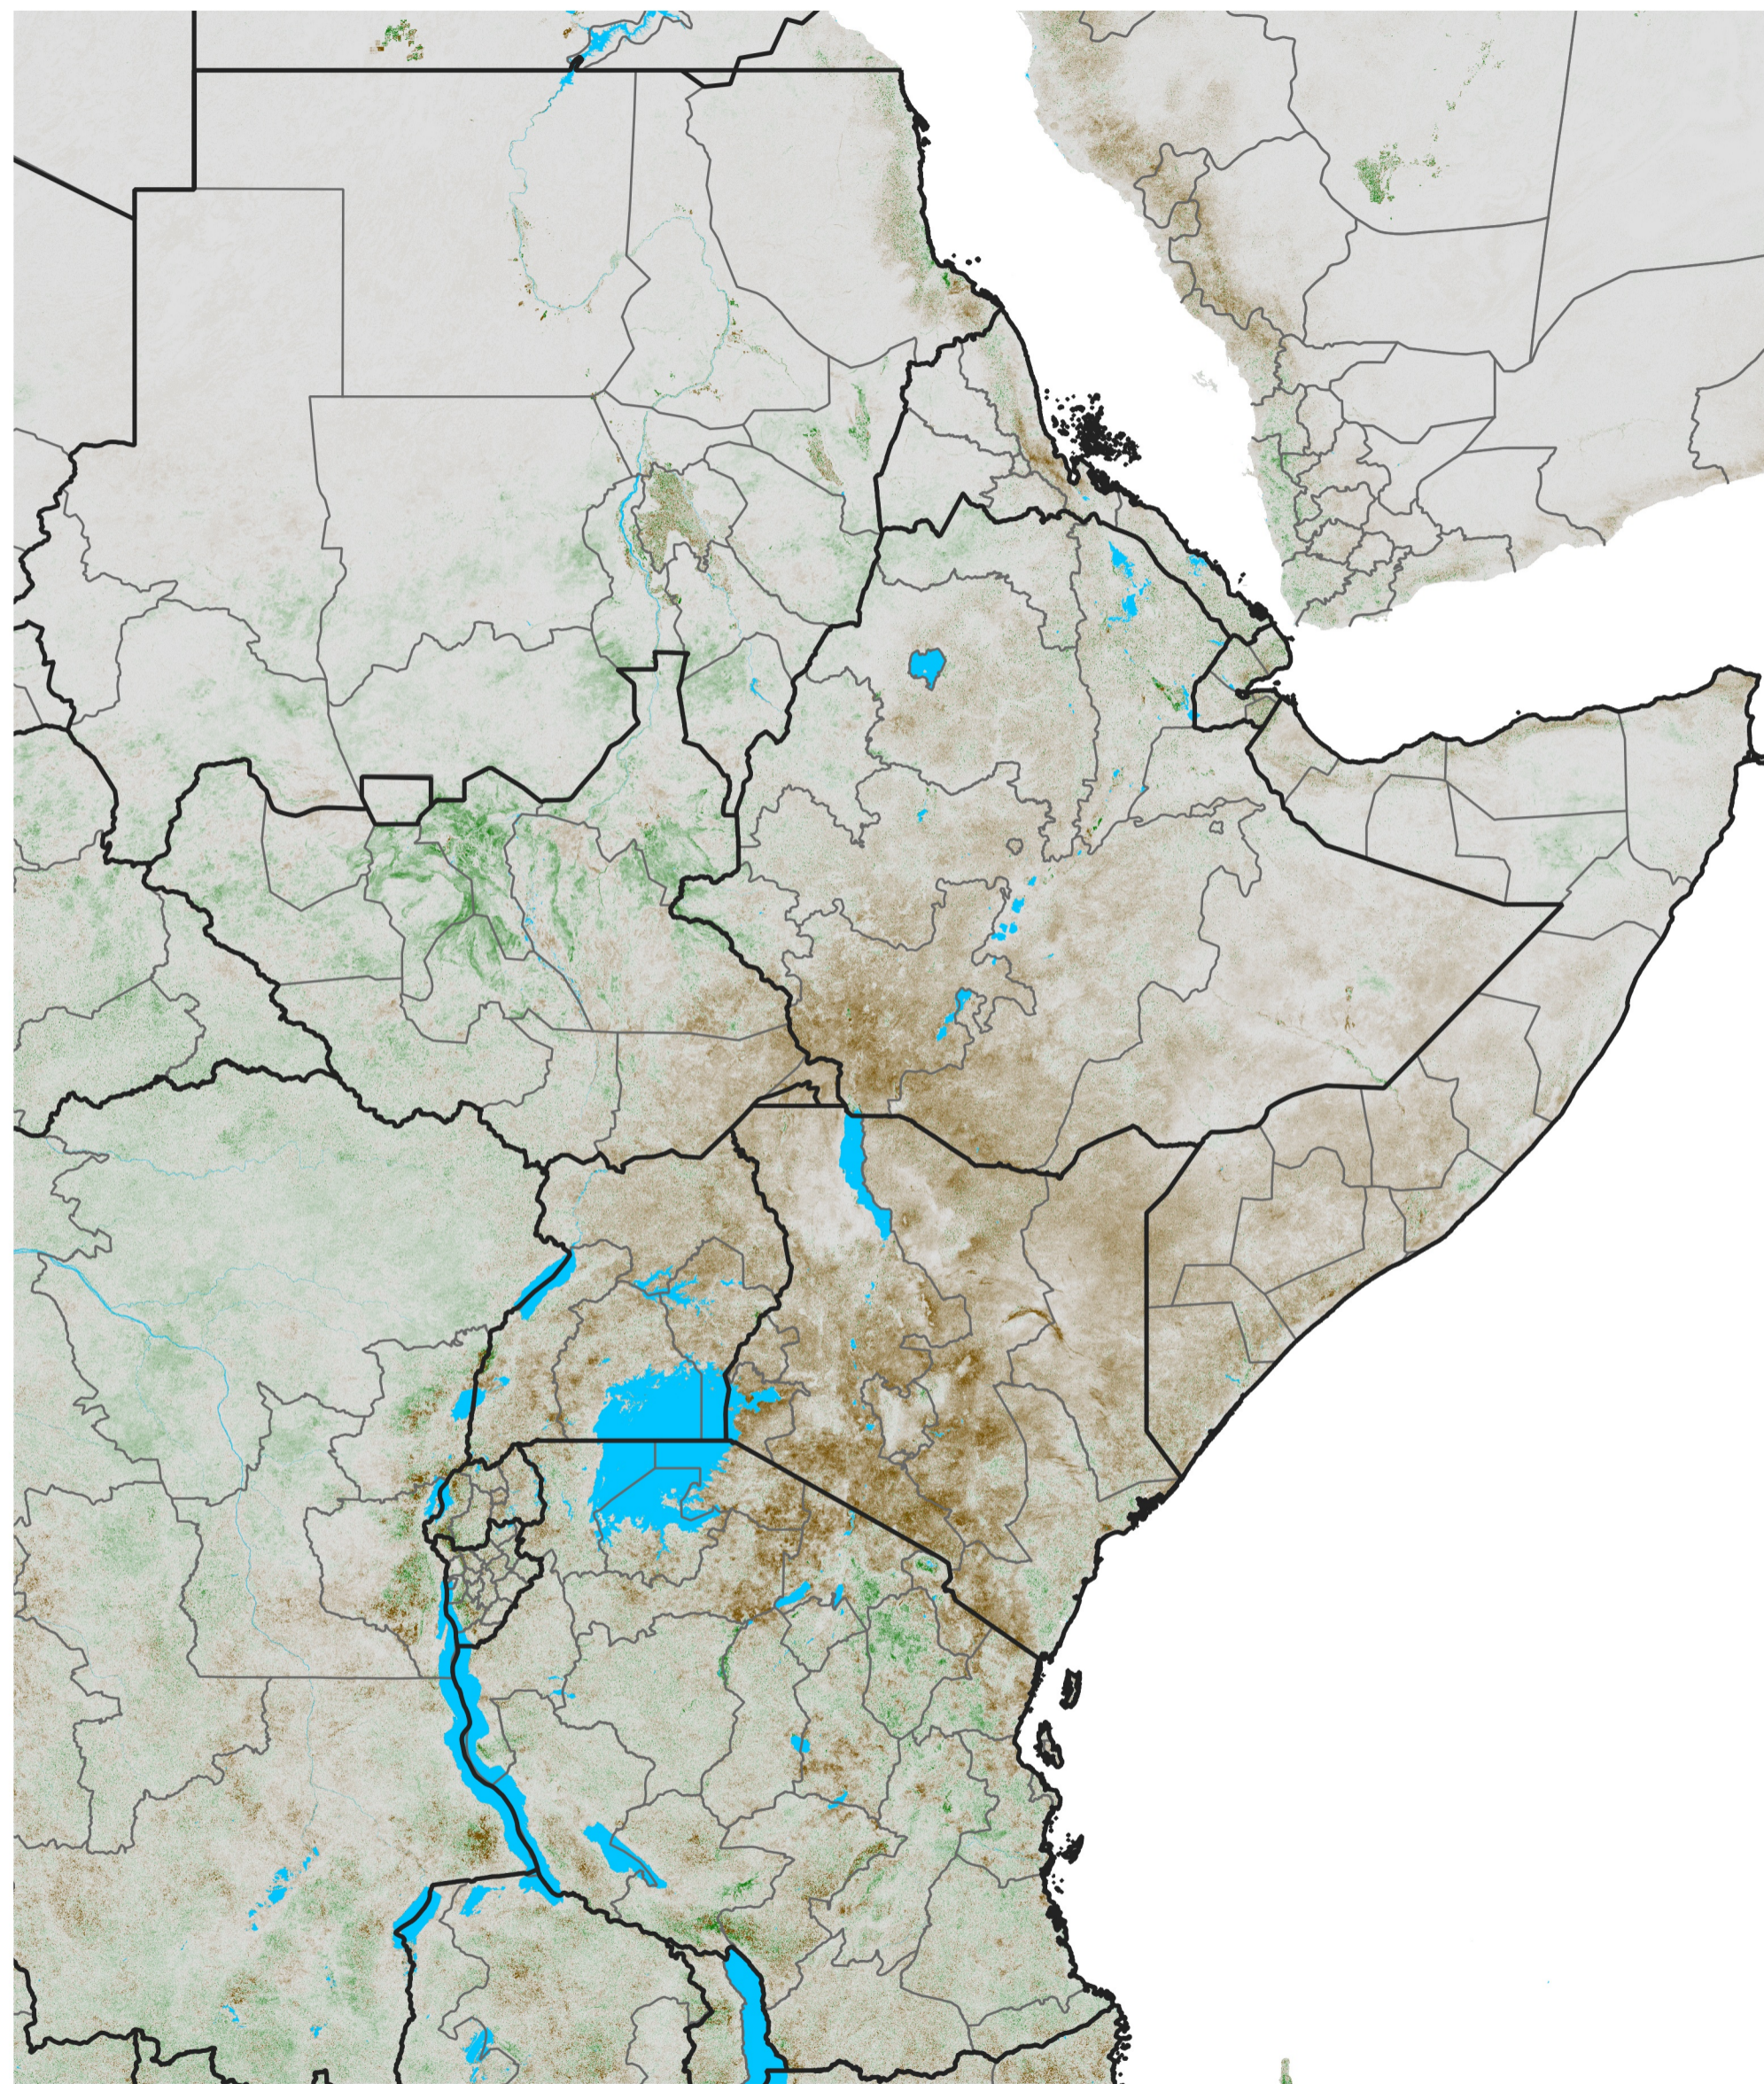

# East Africa NDVI Anomaly

2015 minus Mean (2012 - 2021)

Period 09 / Feb 06 - 15, 2015

## NDVI Anomaly

< -0.3   -0.2   -0.1   -0.05   0.05   0.1   0.2   >0.3

Negative

No Difference

Positive