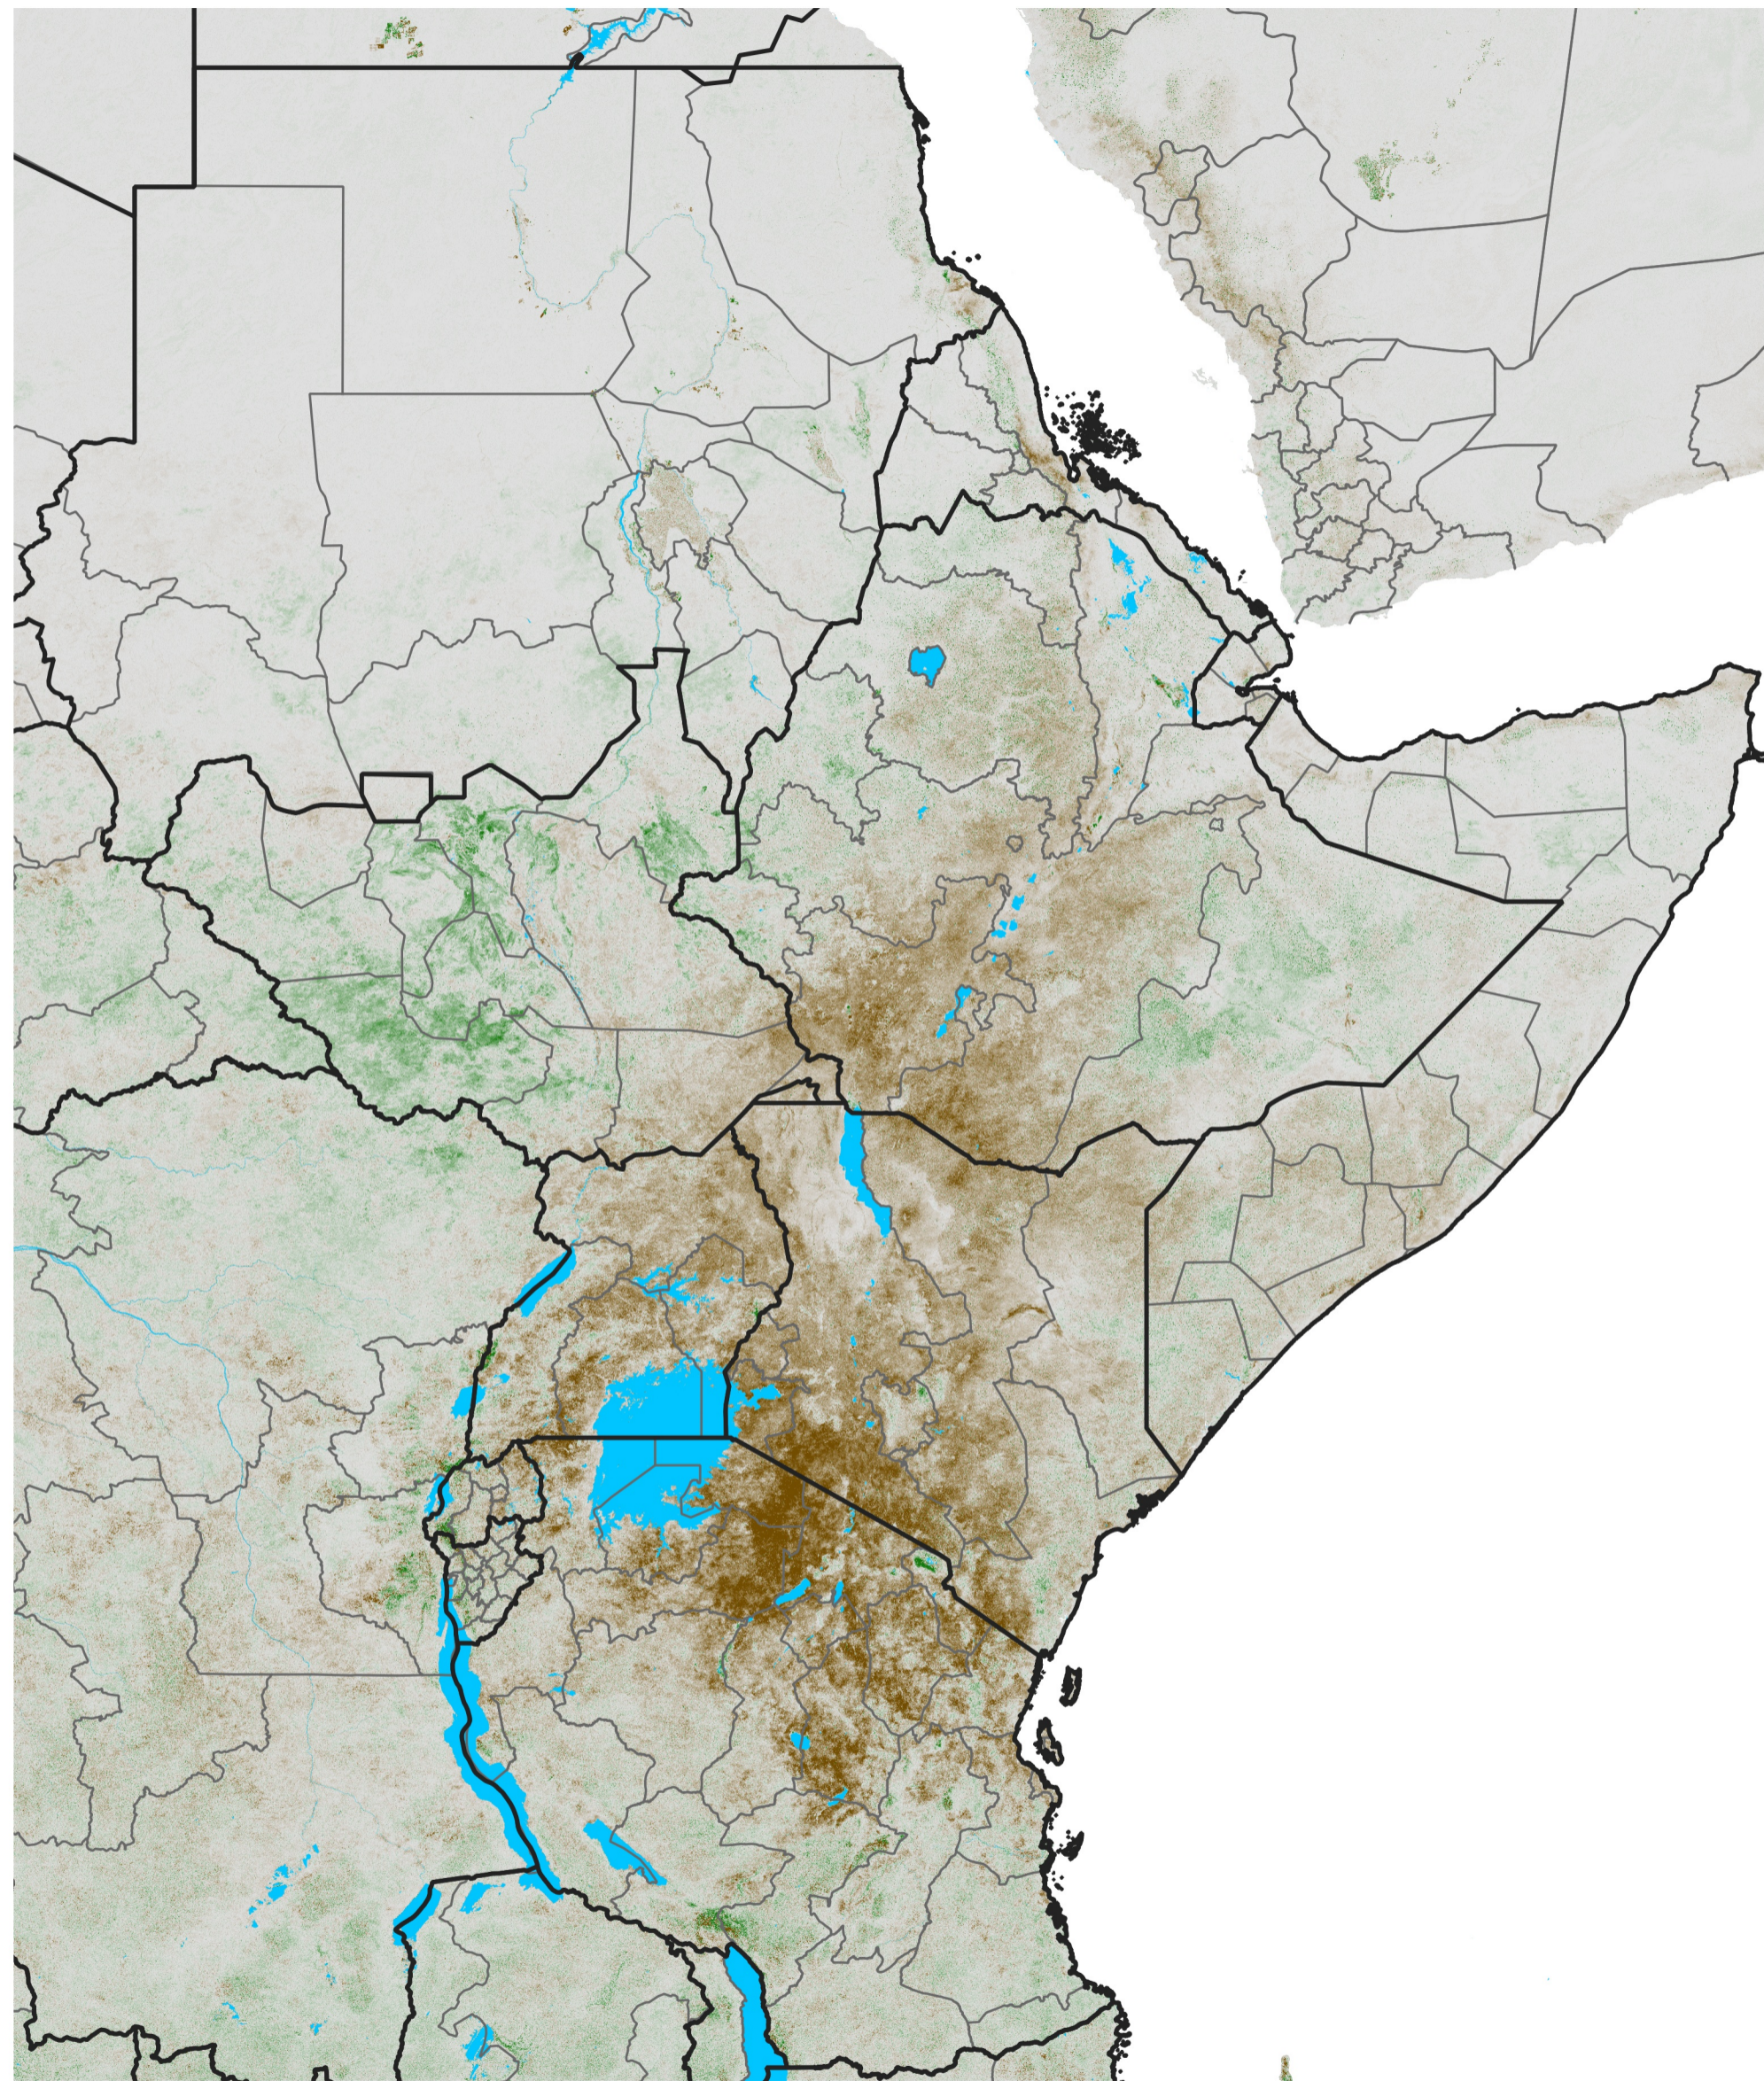

East Africa NDVI Anomaly

2015 minus Mean (2012 - 2021)

Period 16 / Mar 11 - 20, 2015

NDVI Anomaly

<math>< -0.3</math> -0.2 -0.1 -0.05 0.05 0.1 0.2 > 0.3

Negative

No Difference

Positive