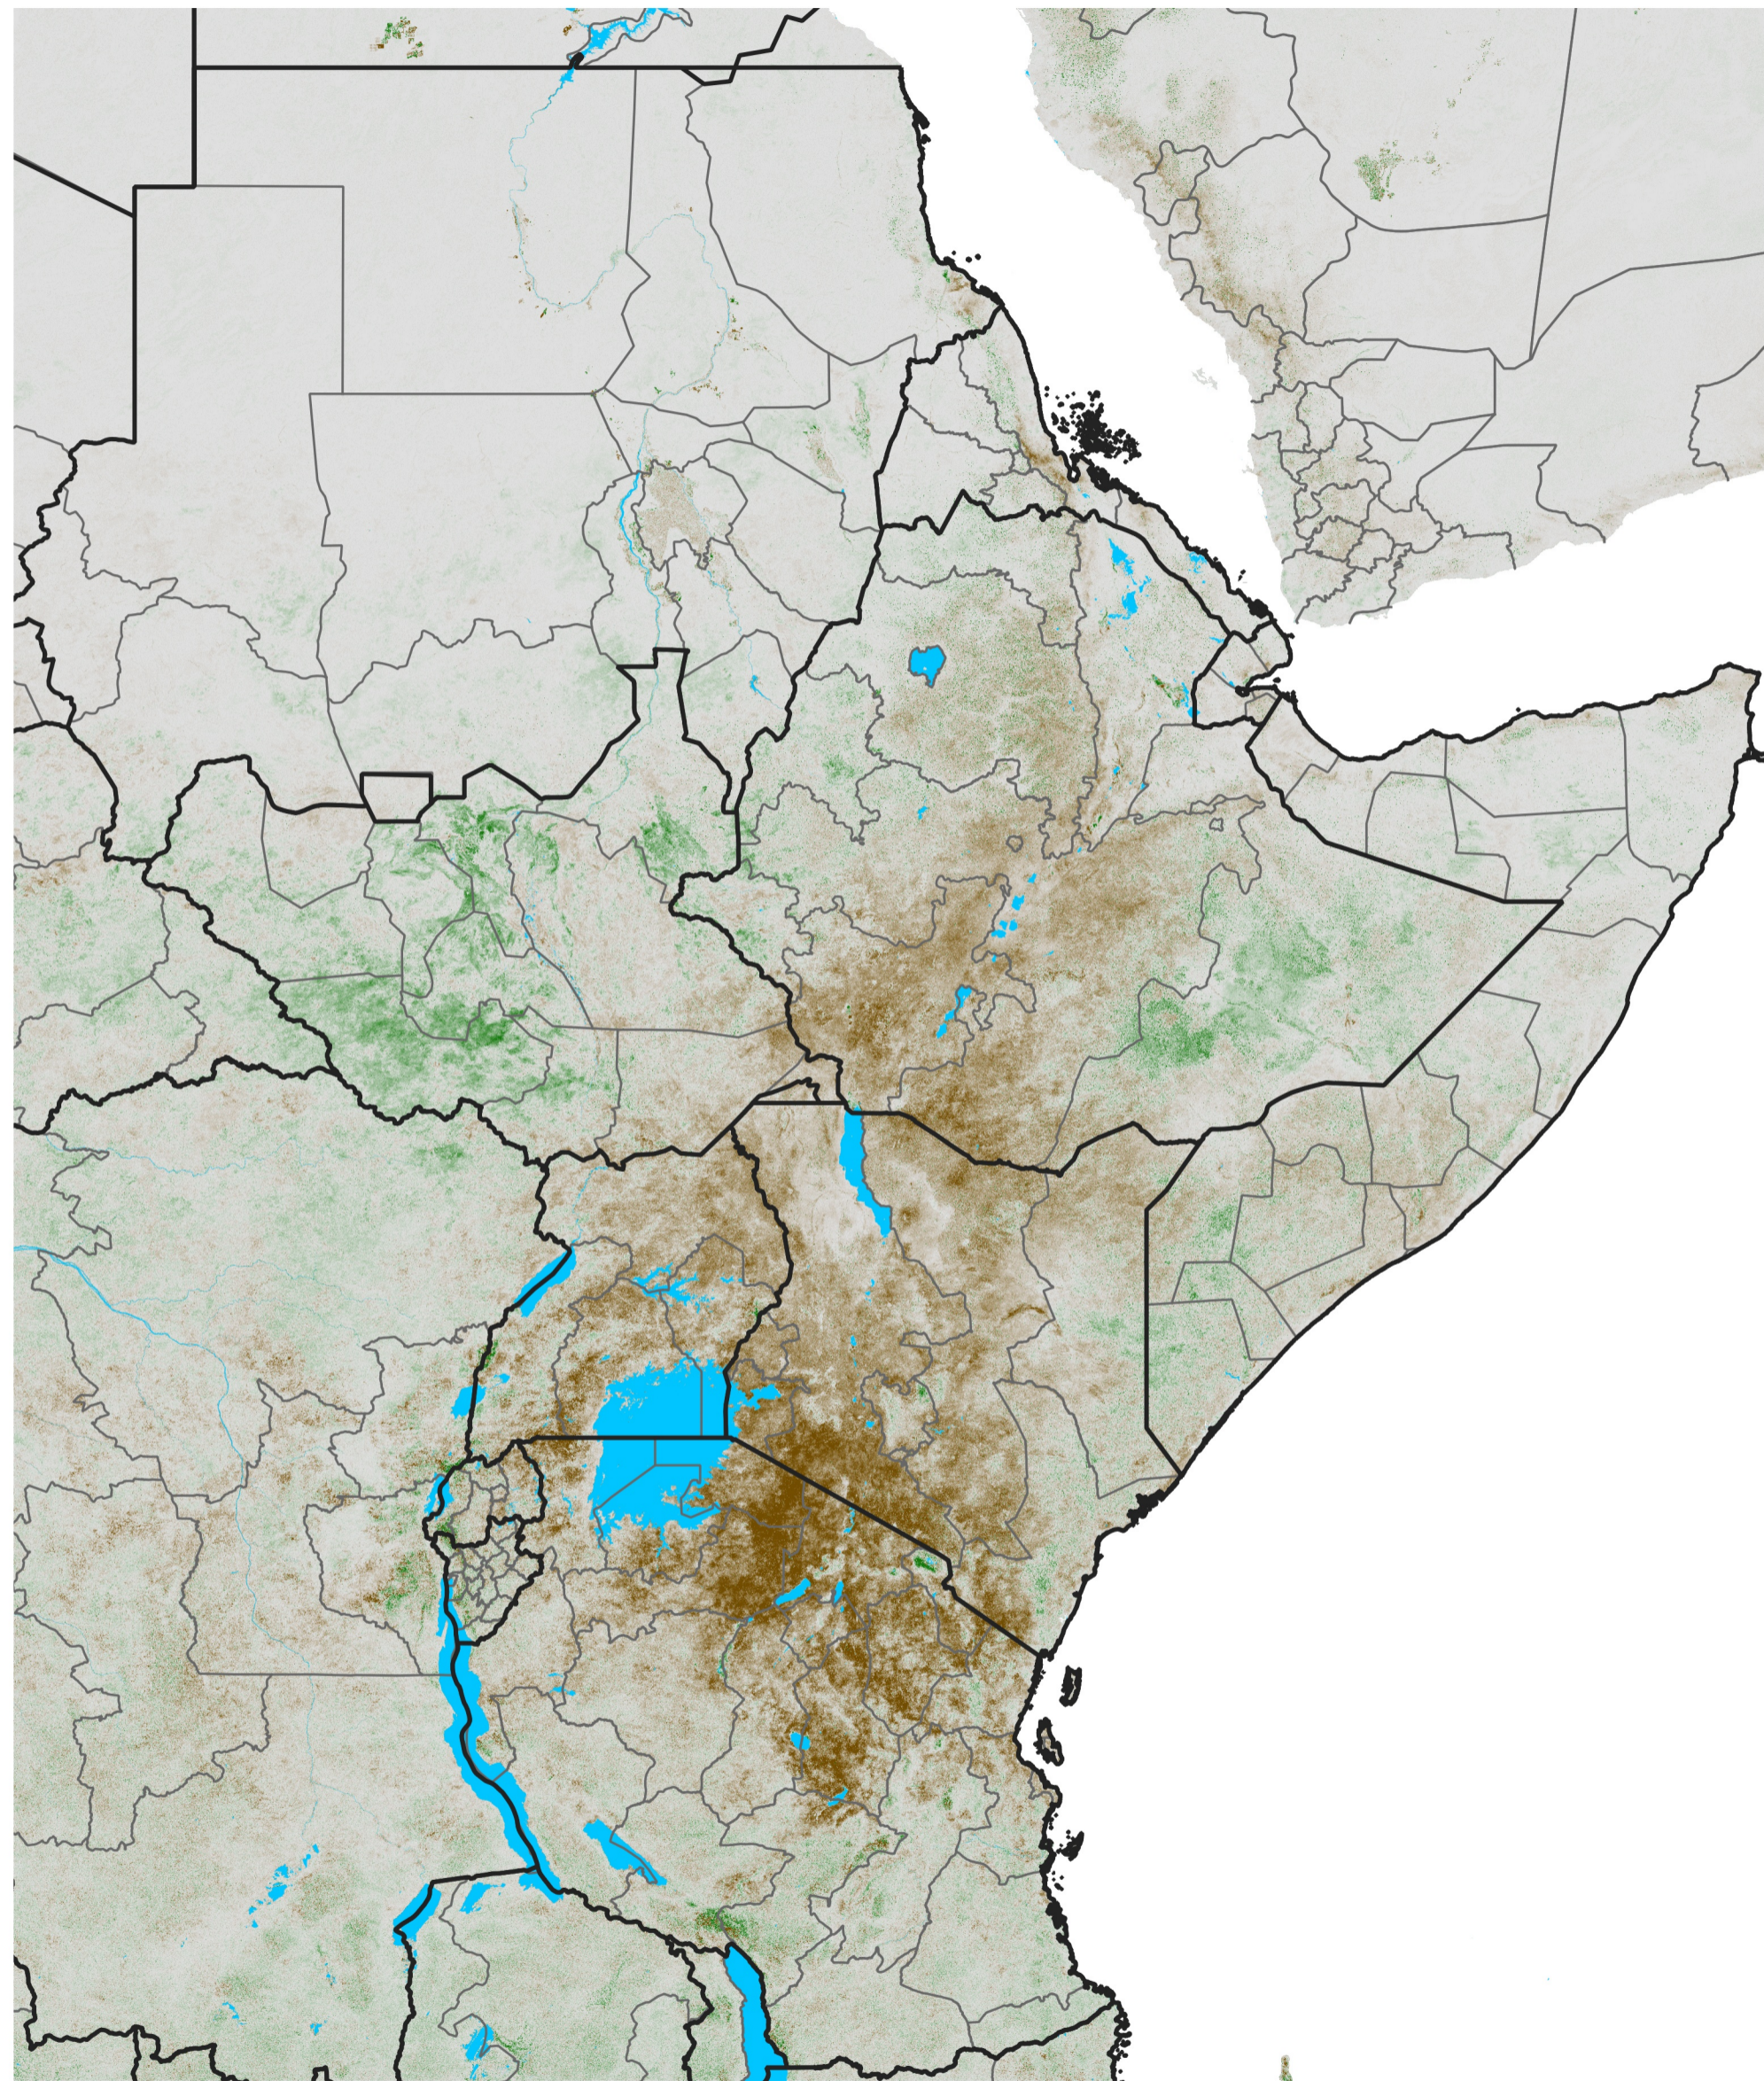

East Africa NDVI Anomaly

2015 minus Mean (2012 - 2021)

Period 17 / Mar 16 - 25, 2015

NDVI Anomaly

< -0.3 -0.2 -0.1 -0.05 0.05 0.1 0.2 >0.3

Negative

No Difference

Positive