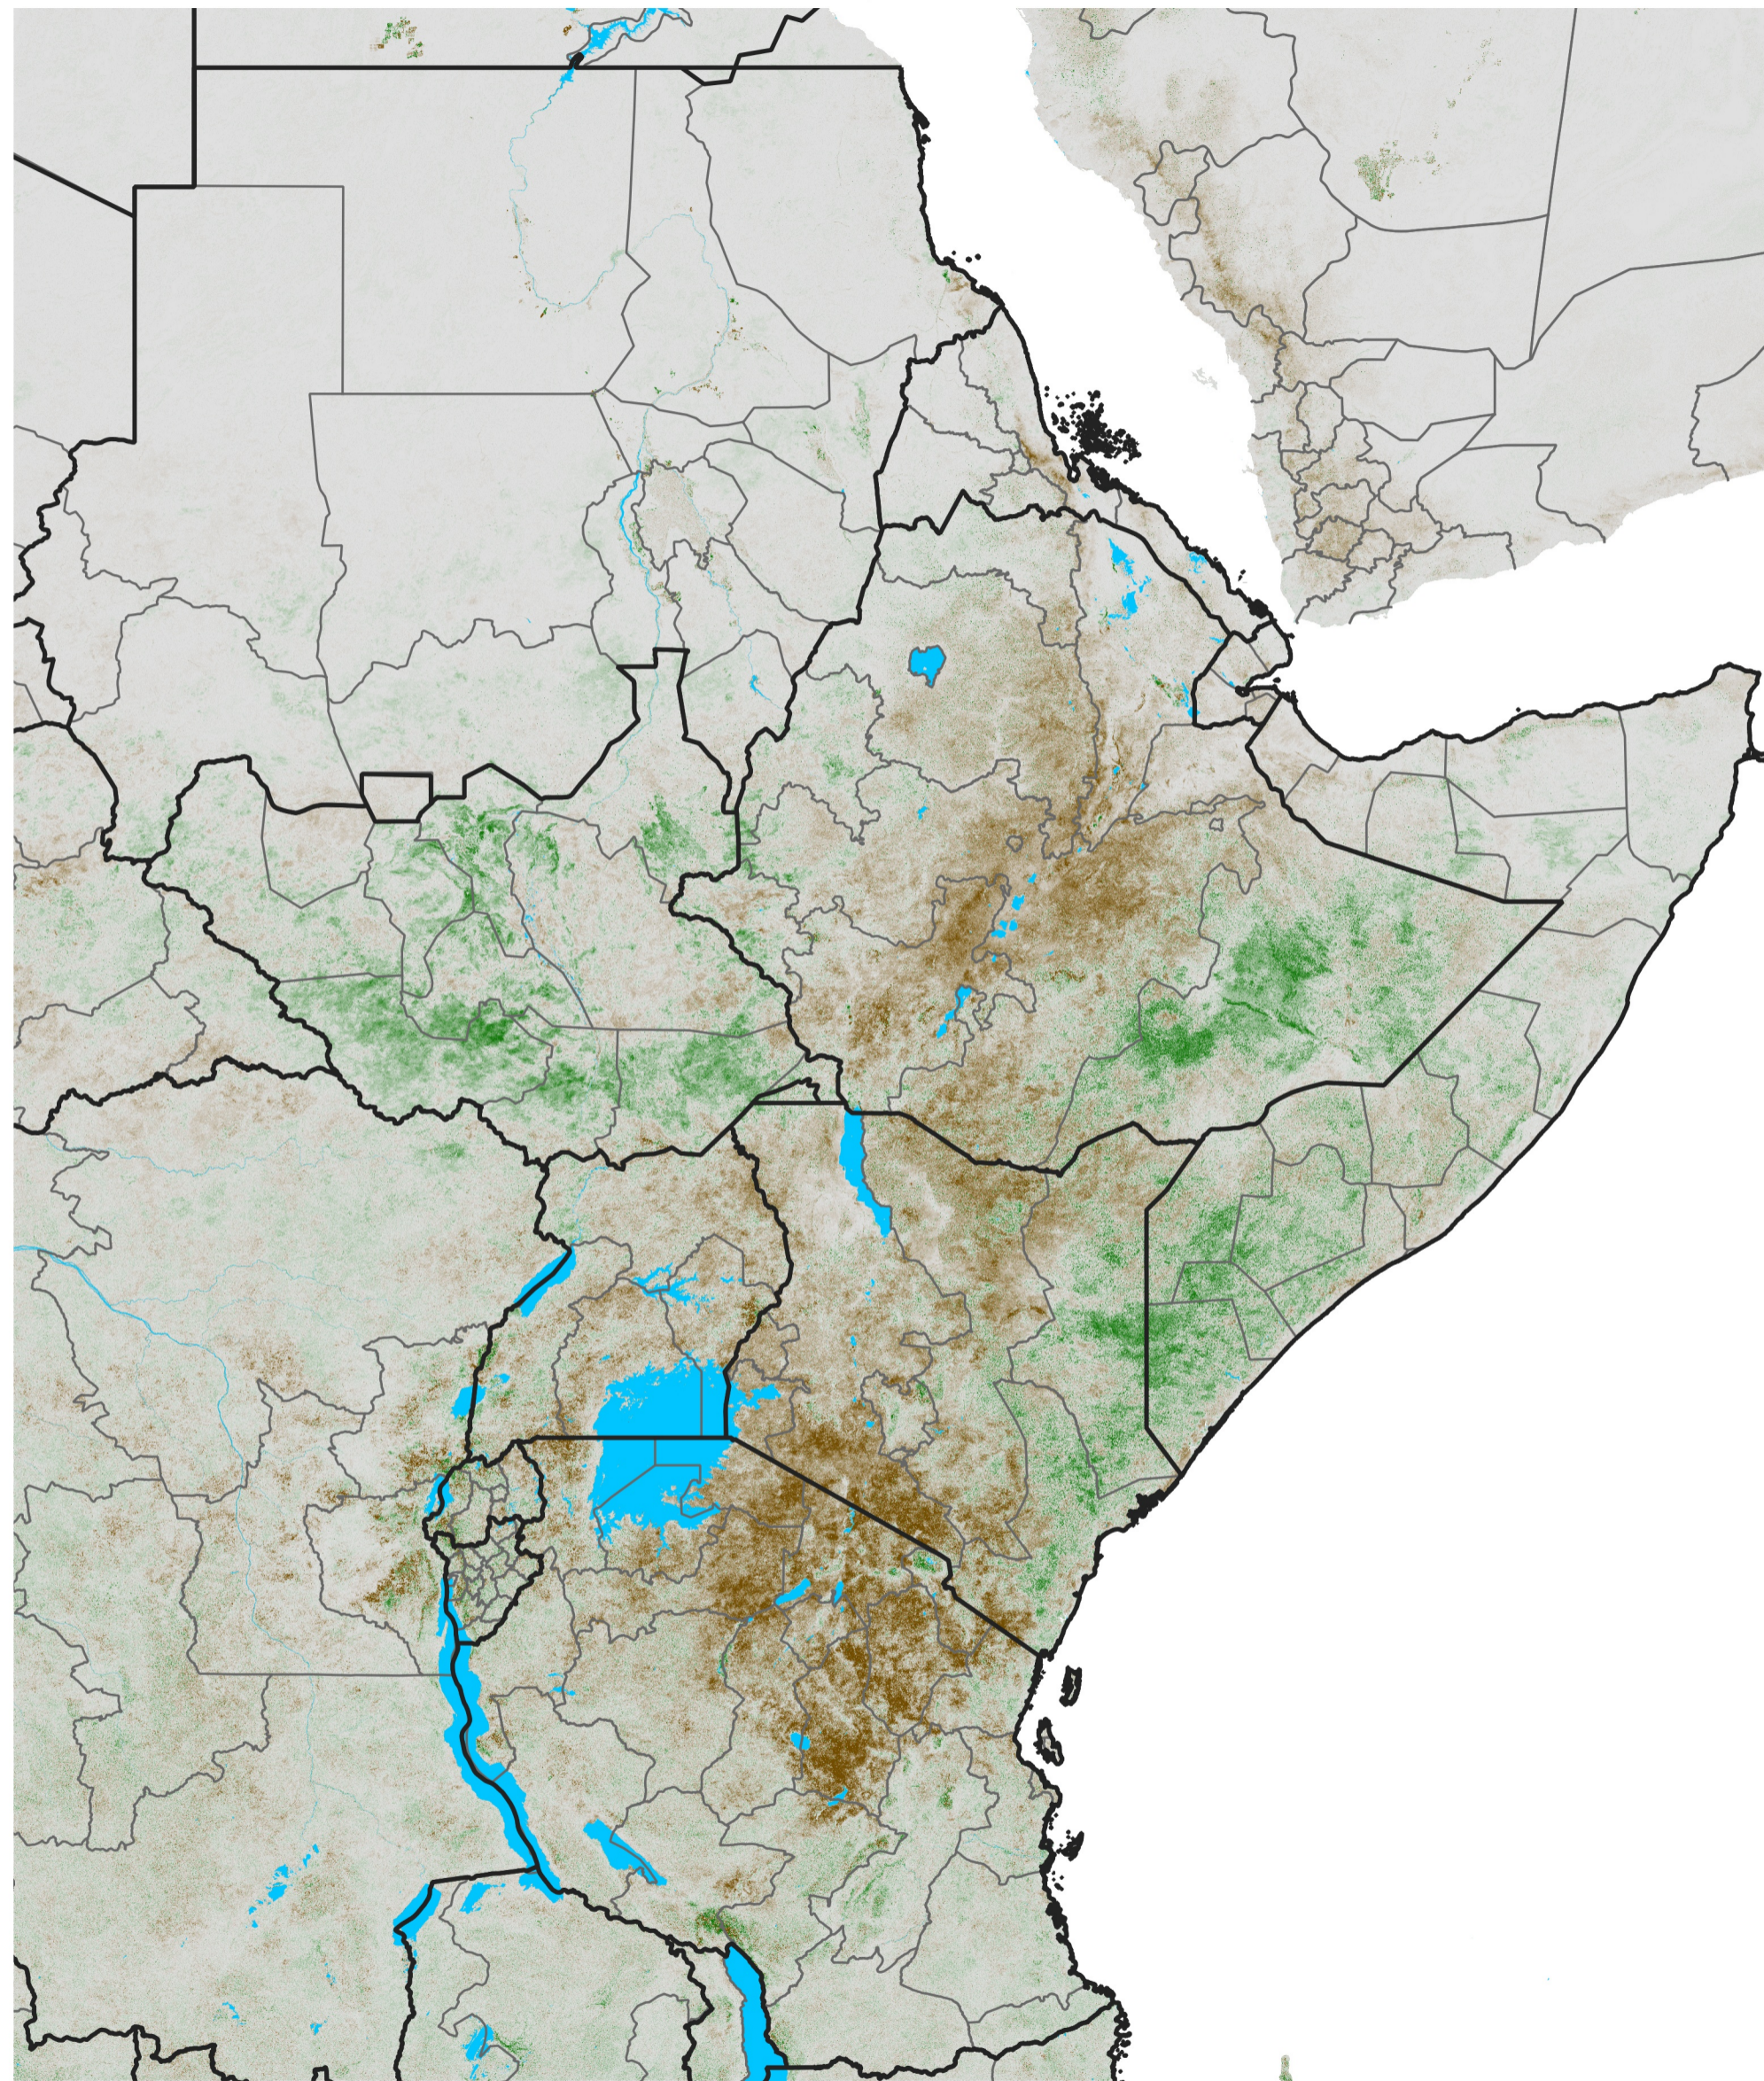

East Africa NDVI Anomaly

2015 minus Mean (2012 - 2021)

Period 20 / Apr 01 - 10, 2015

NDVI Anomaly

< -0.3 -0.2 -0.1 -0.05 0.05 0.1 0.2 >0.3

Negative

No Difference

Positive