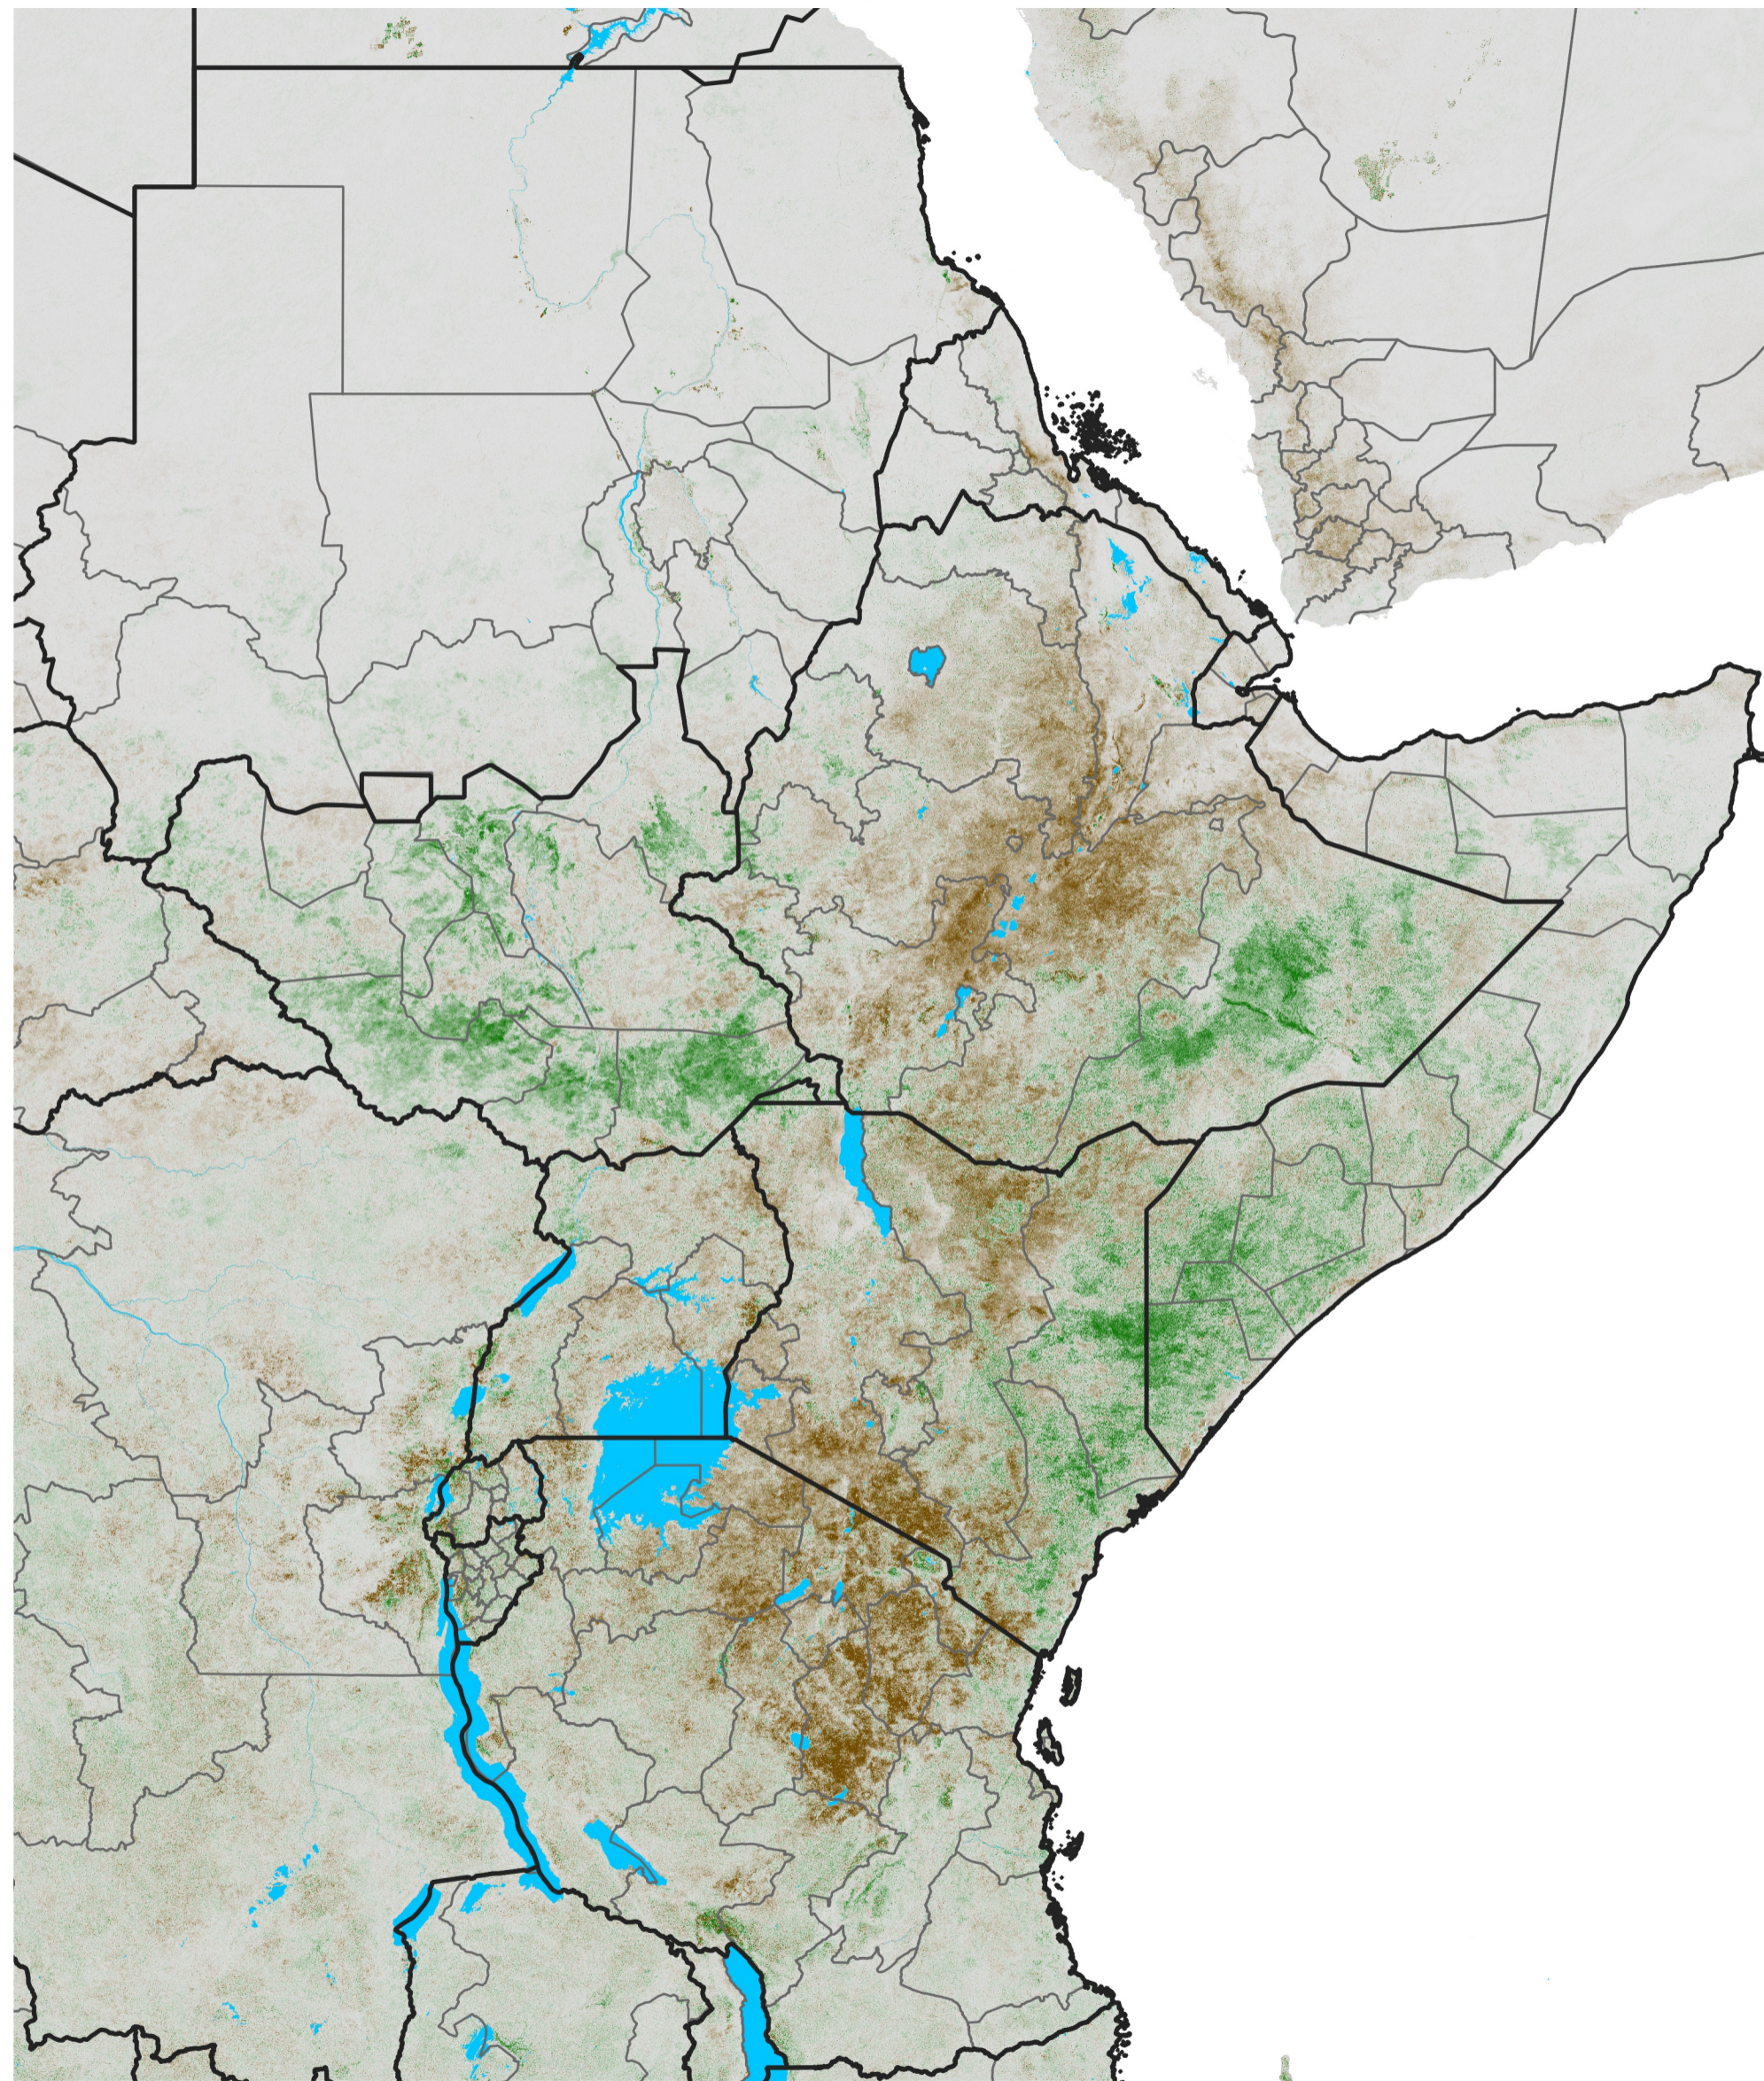

East Africa NDVI Anomaly

2015 minus Mean (2012 - 2021)

Period 21 / Apr 06 - 15, 2015

NDVI Anomaly

<math>< -0.3</math> -0.2 -0.1 -0.05 0.05 0.1 0.2 > 0.3

Negative

No Difference

Positive