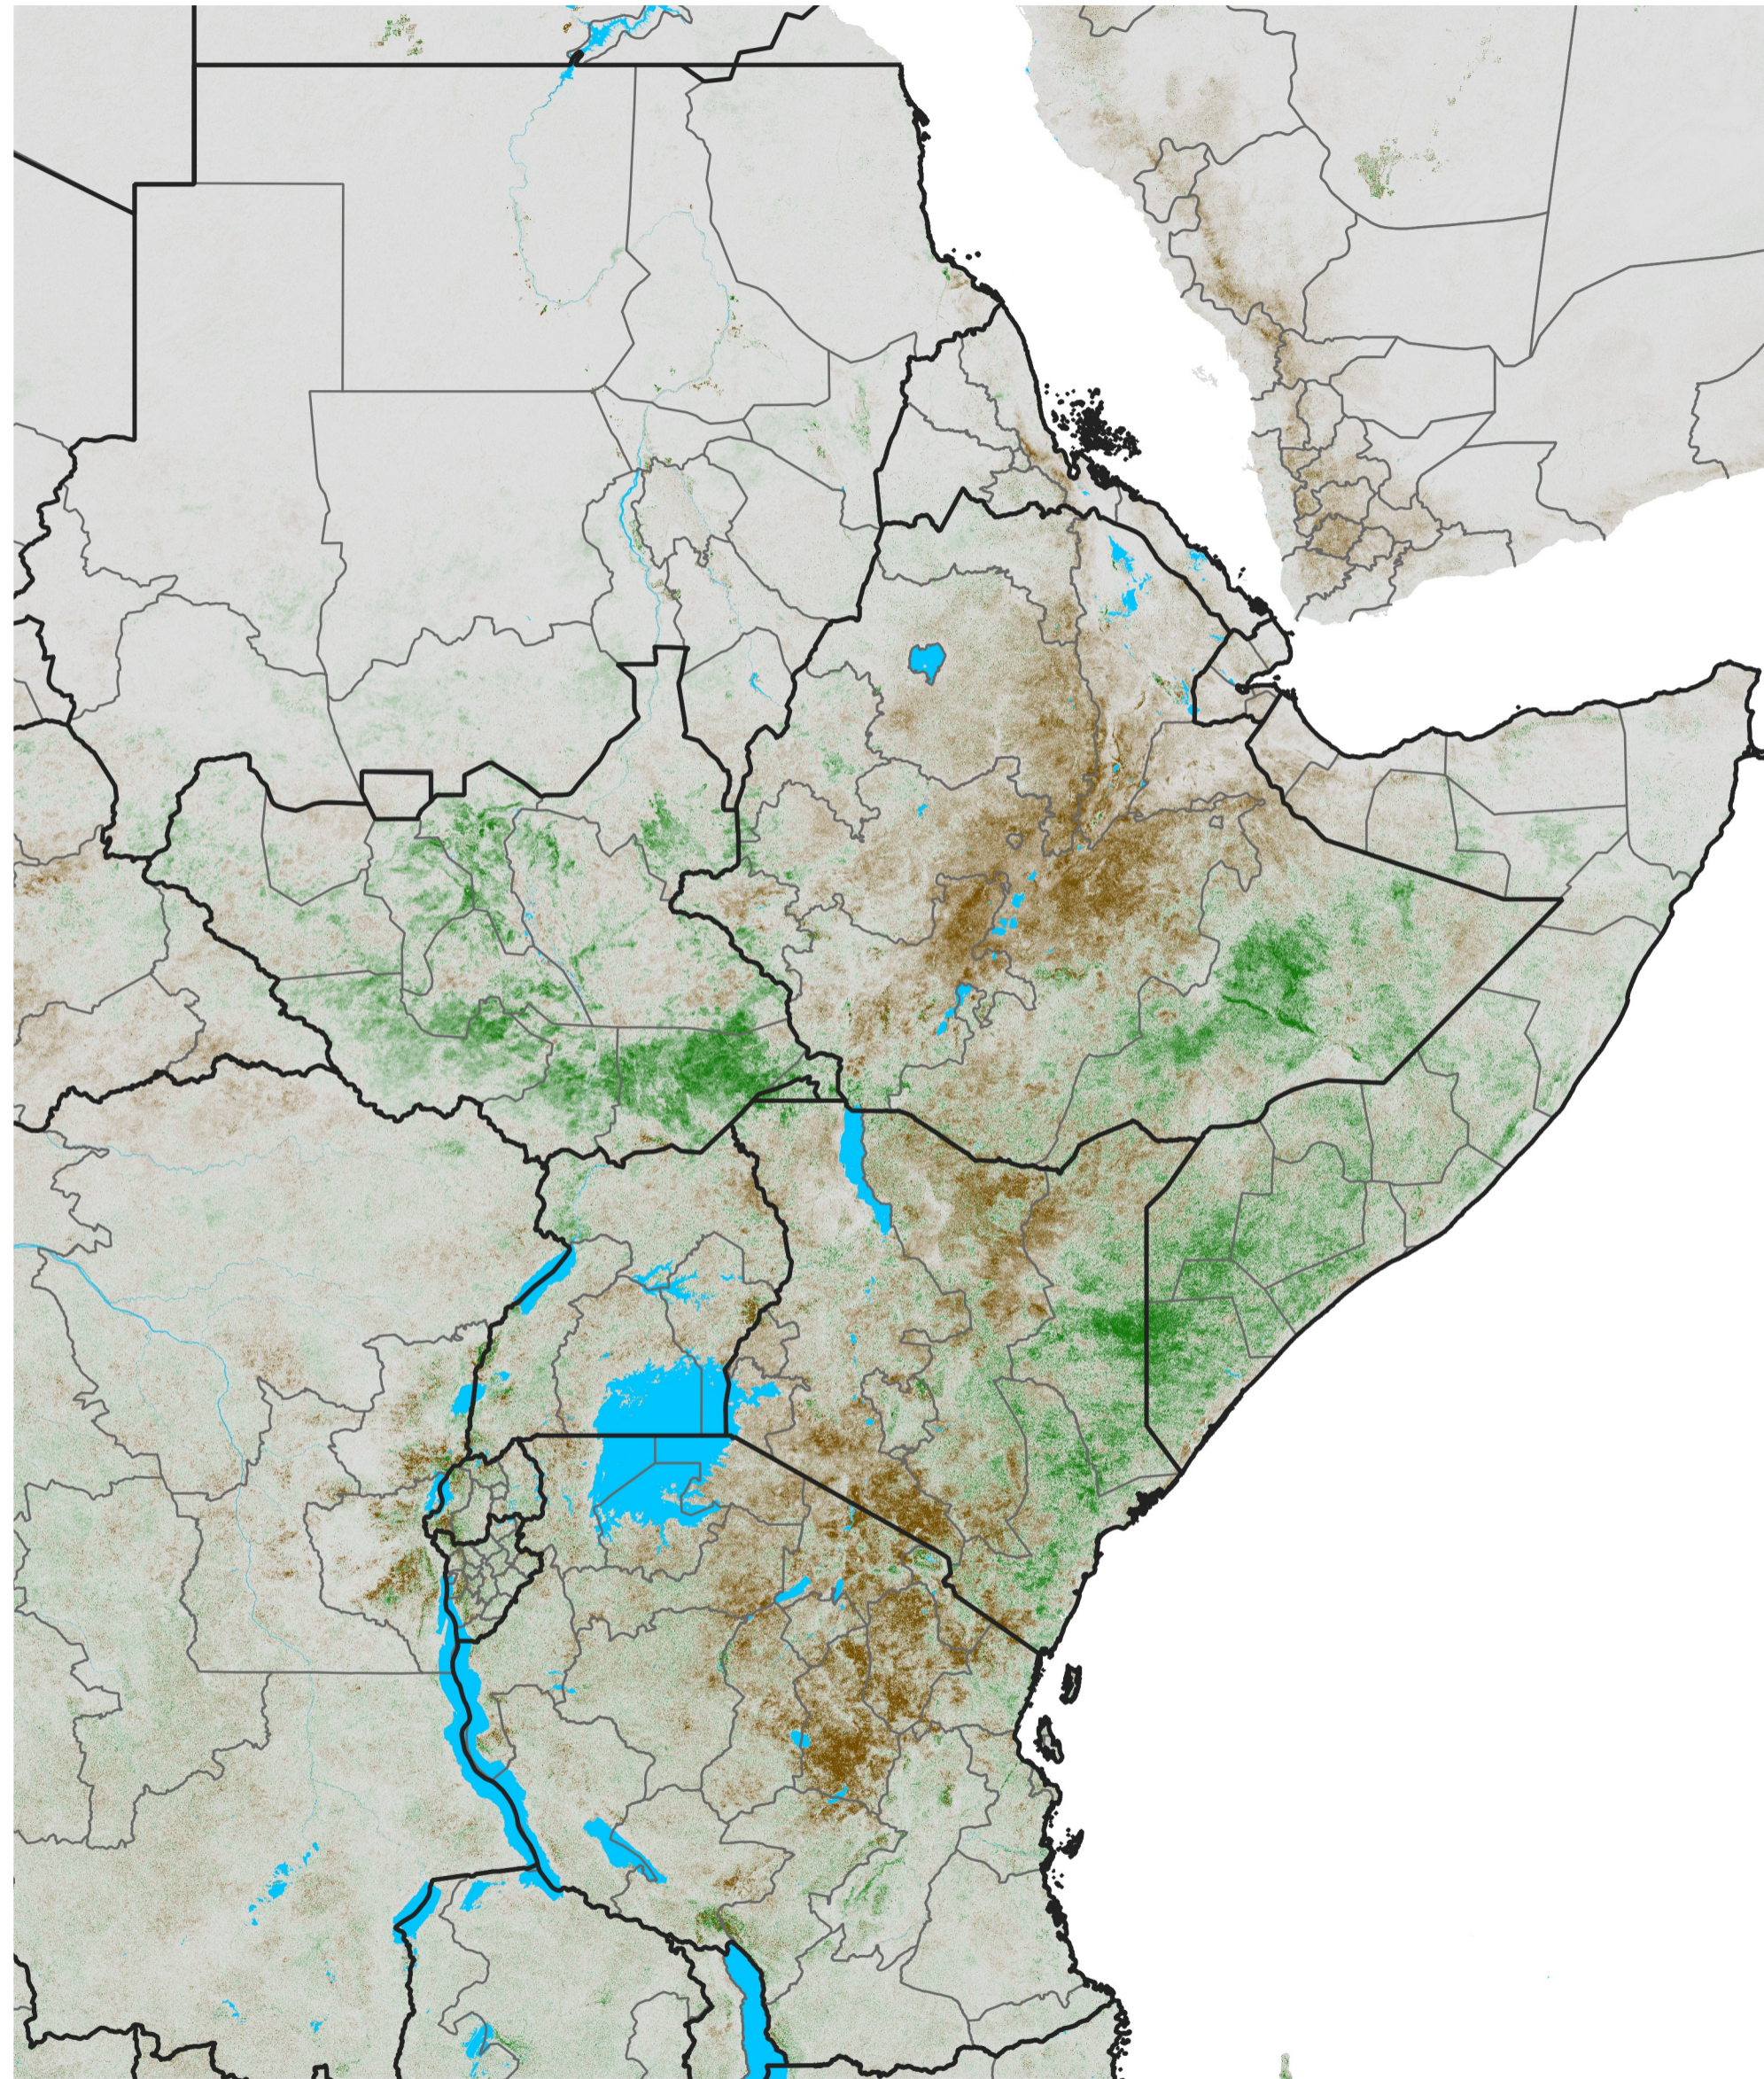

East Africa NDVI Anomaly

2015 minus Mean (2012 - 2021)

Period 22 / Apr 11 - 20, 2015

NDVI Anomaly

< -0.3 -0.2 -0.1 -0.05 0.05 0.1 0.2 >0.3

Negative

No Difference

Positive