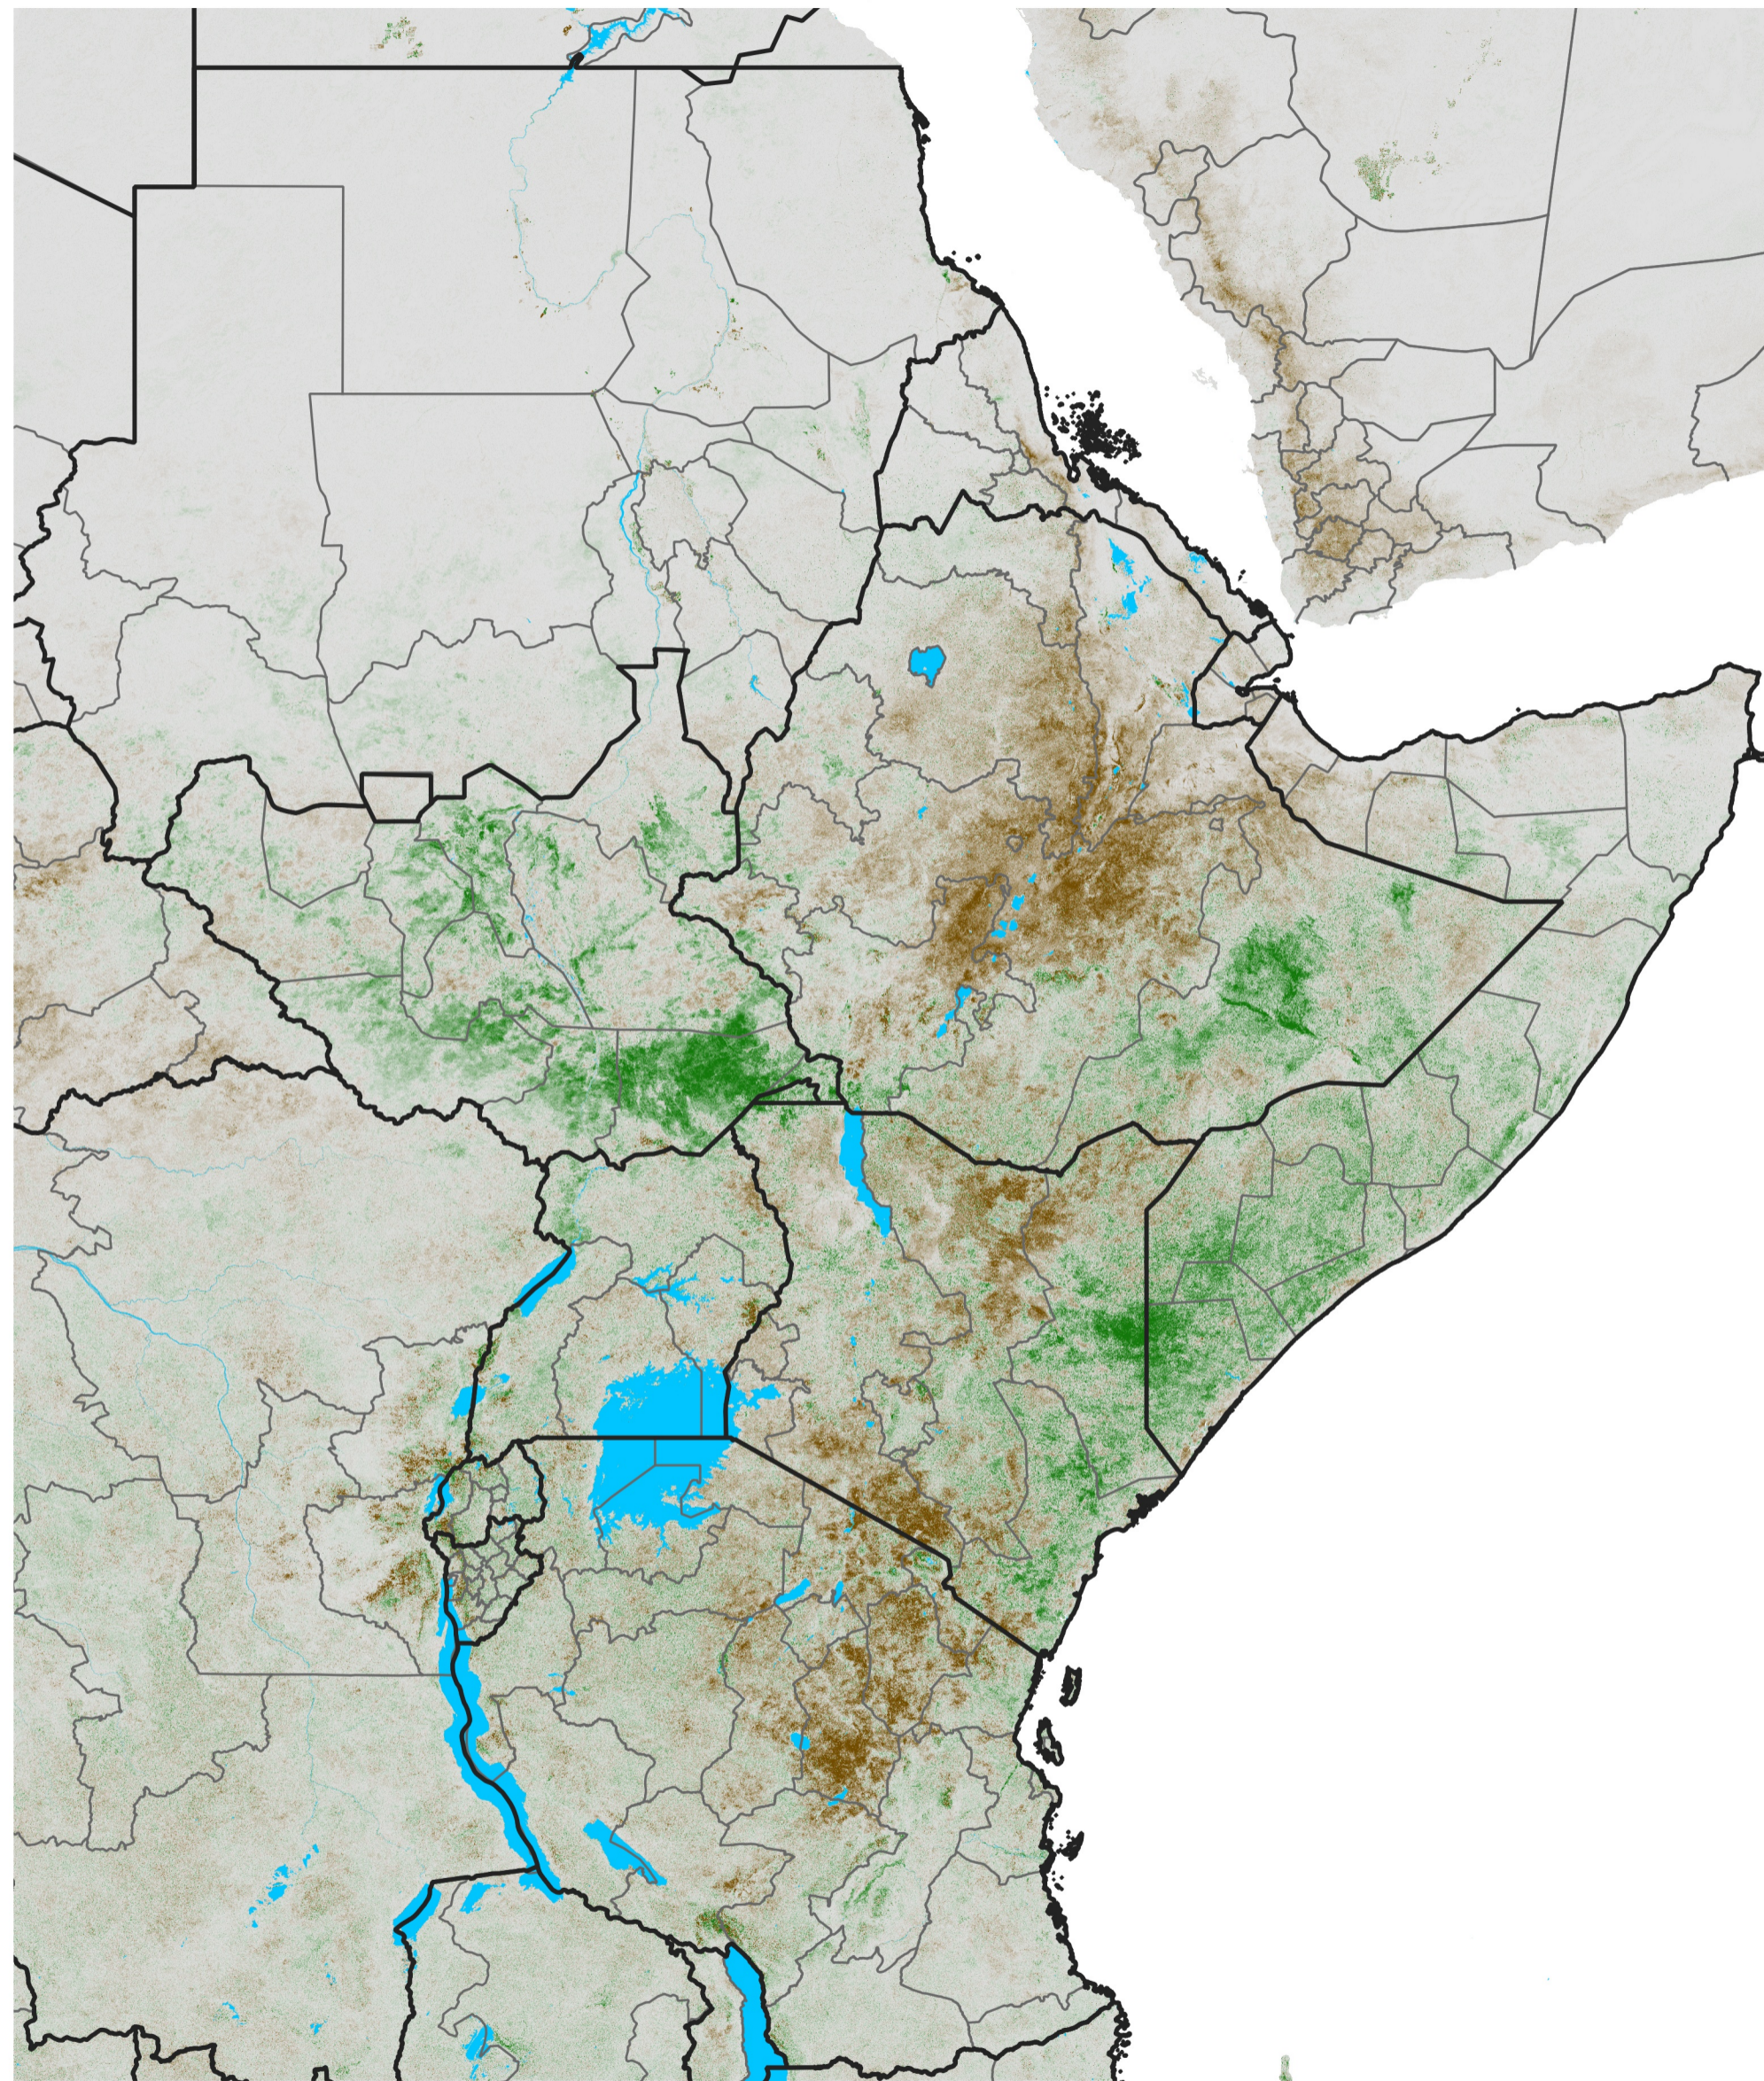

East Africa NDVI Anomaly

2015 minus Mean (2012 - 2021)

Period 23 / Apr 16 - 25, 2015

NDVI Anomaly

<math>< -0.3</math> -0.2 -0.1 -0.05 0.05 0.1 0.2 > 0.3

Negative

No Difference

Positive