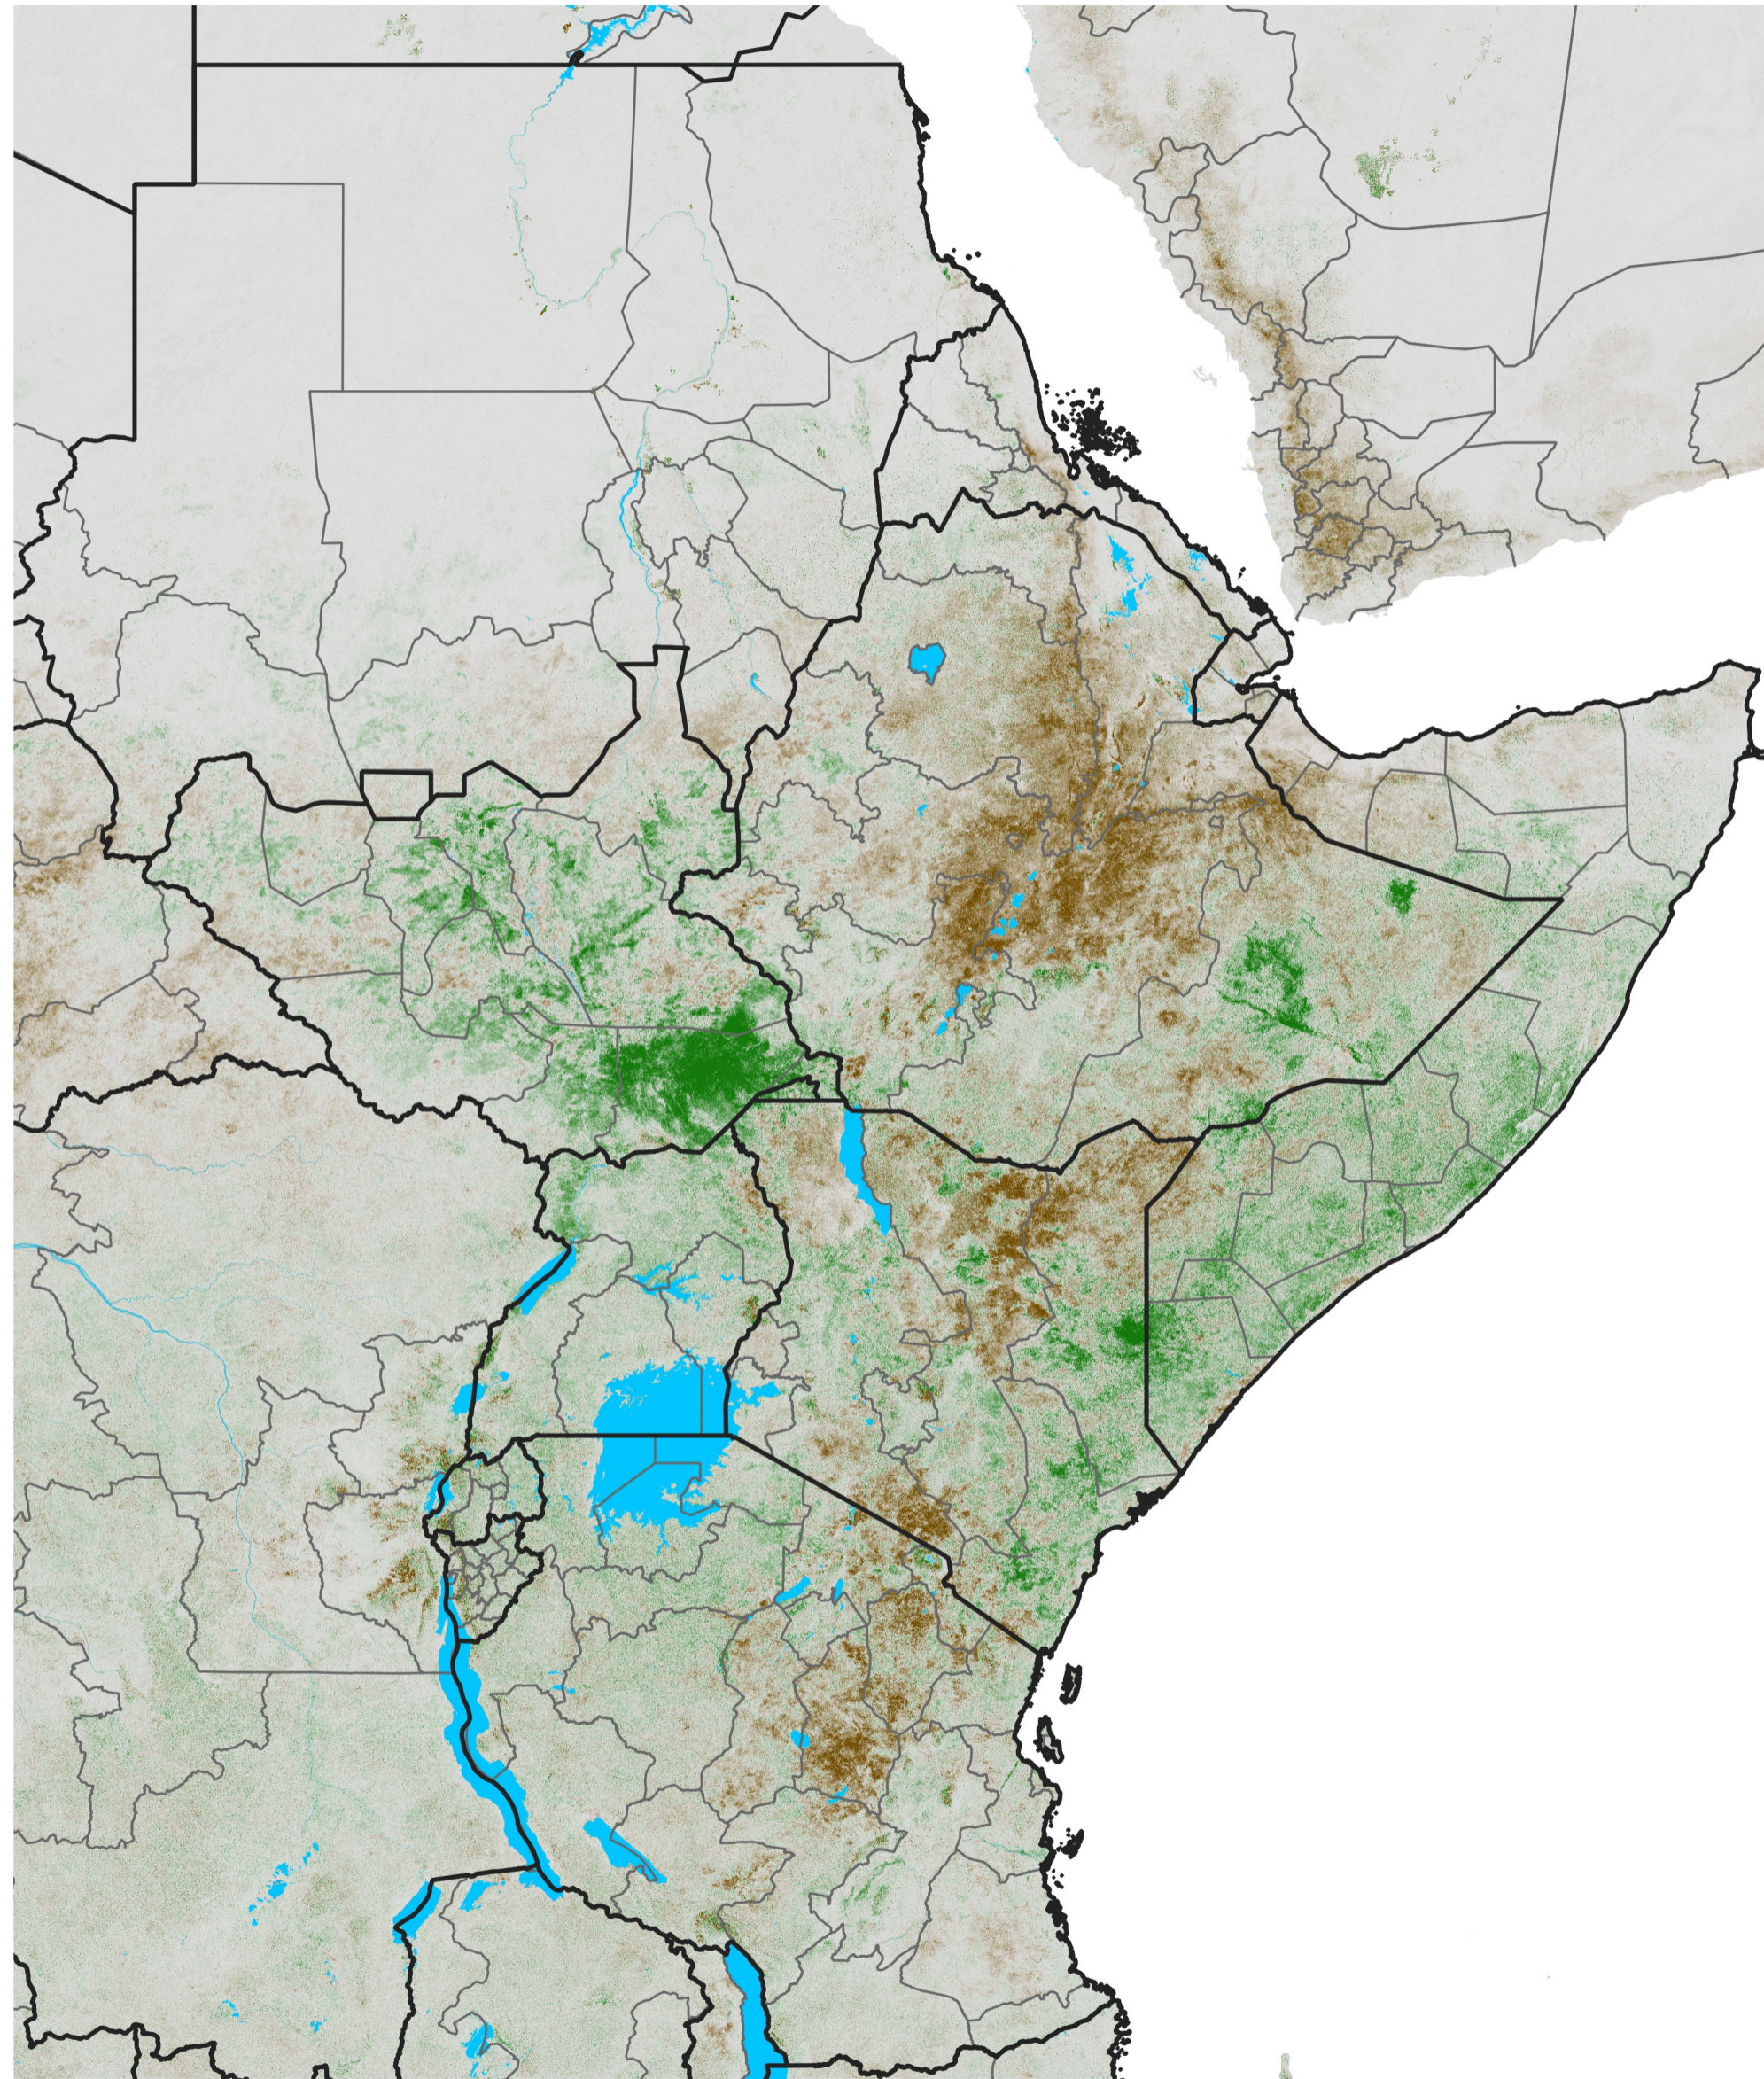

East Africa NDVI Anomaly

2015 minus Mean (2012 - 2021)

Period 26 / May 01 - 10, 2015

NDVI Anomaly

< -0.3 -0.2 -0.1 -0.05 0.05 0.1 0.2 >0.3

Negative

No Difference

Positive