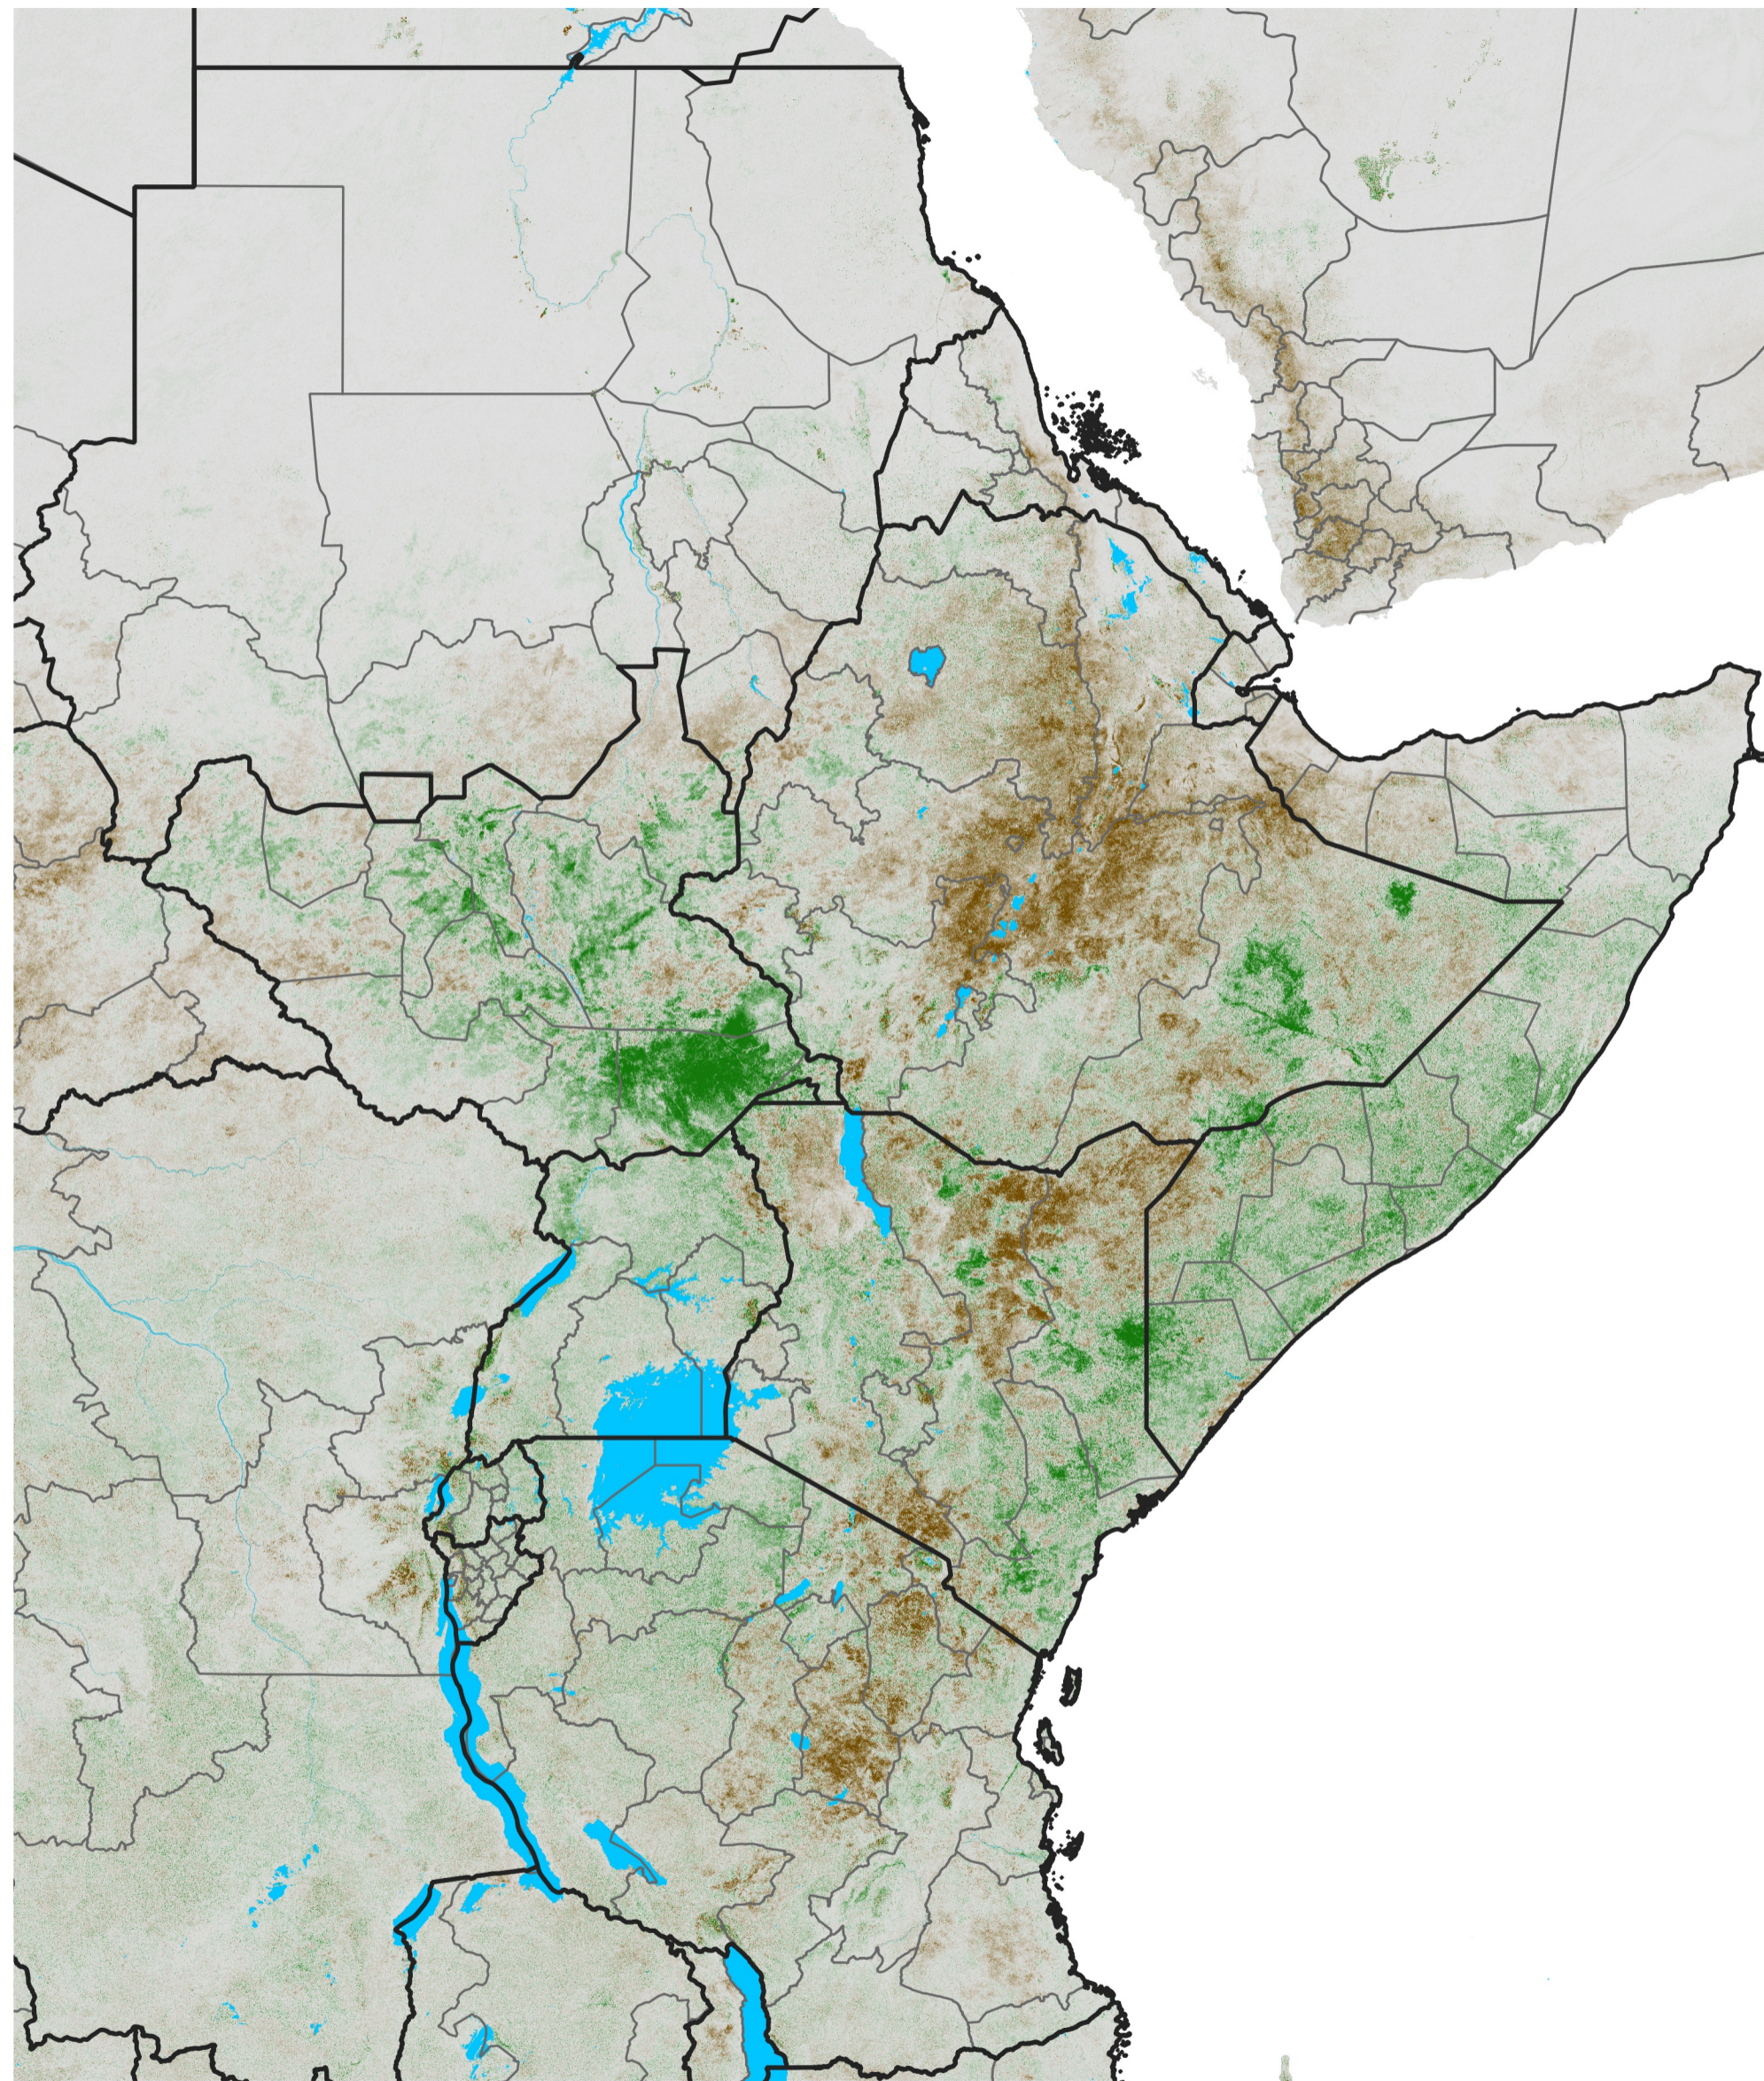

East Africa NDVI Anomaly

2015 minus Mean (2012 - 2021)

Period 27 / May 06 - 15, 2015

NDVI Anomaly

< -0.3 -0.2 -0.1 -0.05 0.05 0.1 0.2 >0.3

Negative

No Difference

Positive