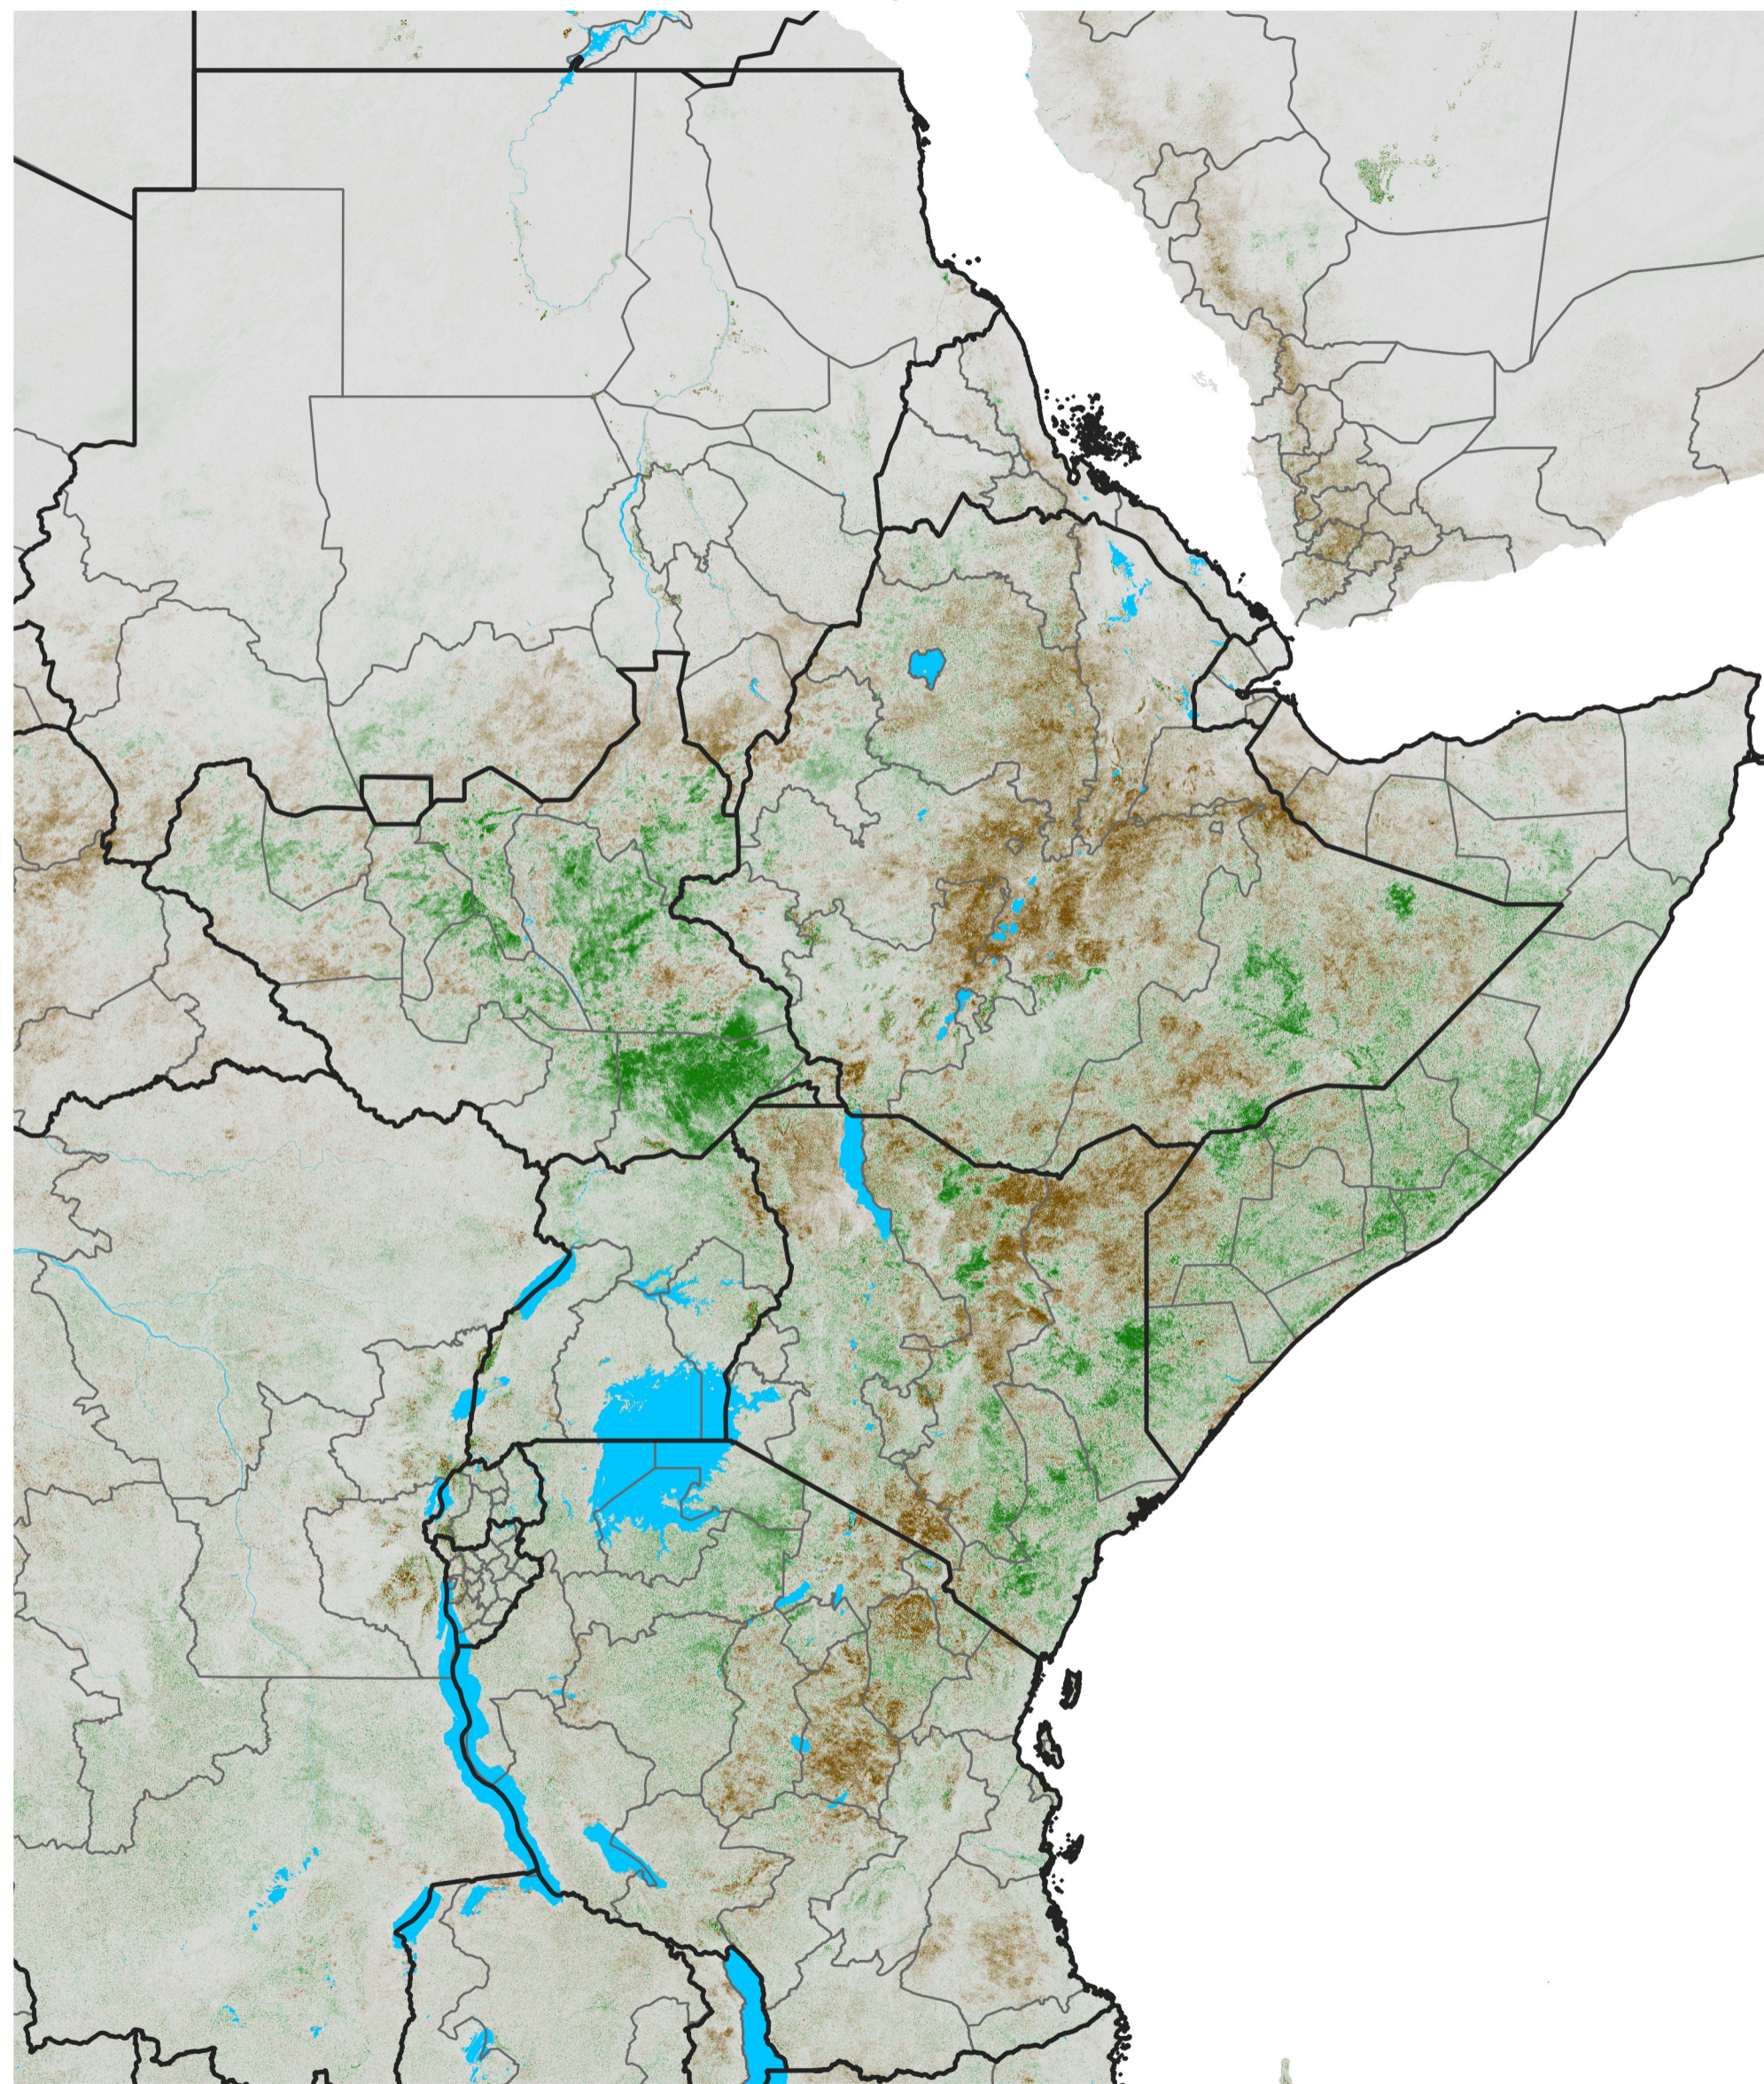

East Africa NDVI Anomaly

2015 minus Mean (2012 - 2021)

Period 29 / May 16 - 25, 2015

NDVI Anomaly

< -0.3 -0.2 -0.1 -0.05 0.05 0.1 0.2 >0.3

Negative

No Difference

Positive